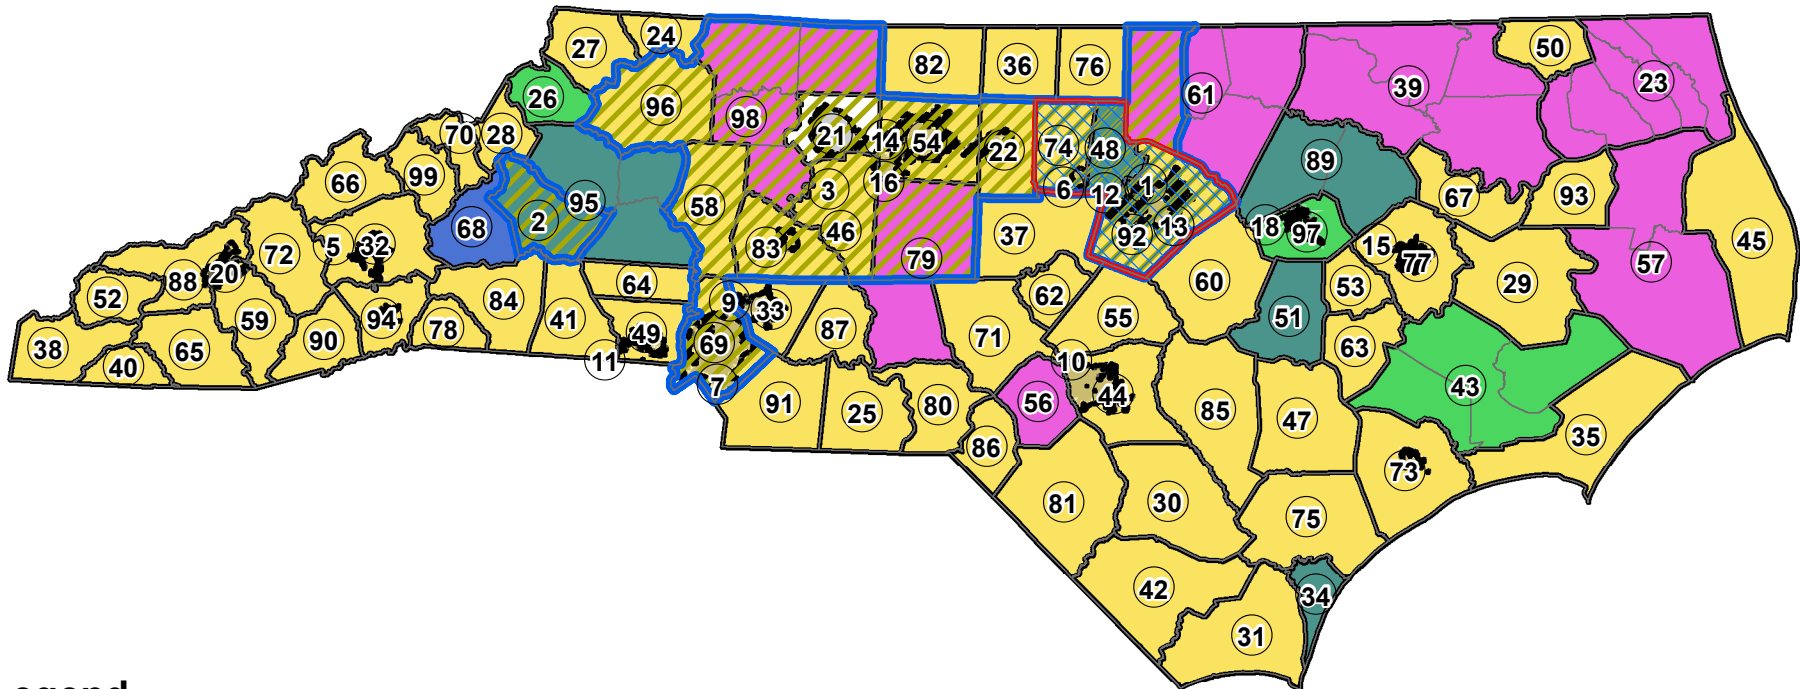

# North Carolina Public Transit Systems

## Legend

### Public Transit Service Areas (Regional Urban)

-  Go Triangle
-  PART

### Public Transit Service Areas (Municipality)

-  Community
-  Consolidated Small City-Community
-  Fixed Route in Small Cities
-  Urban-Single City