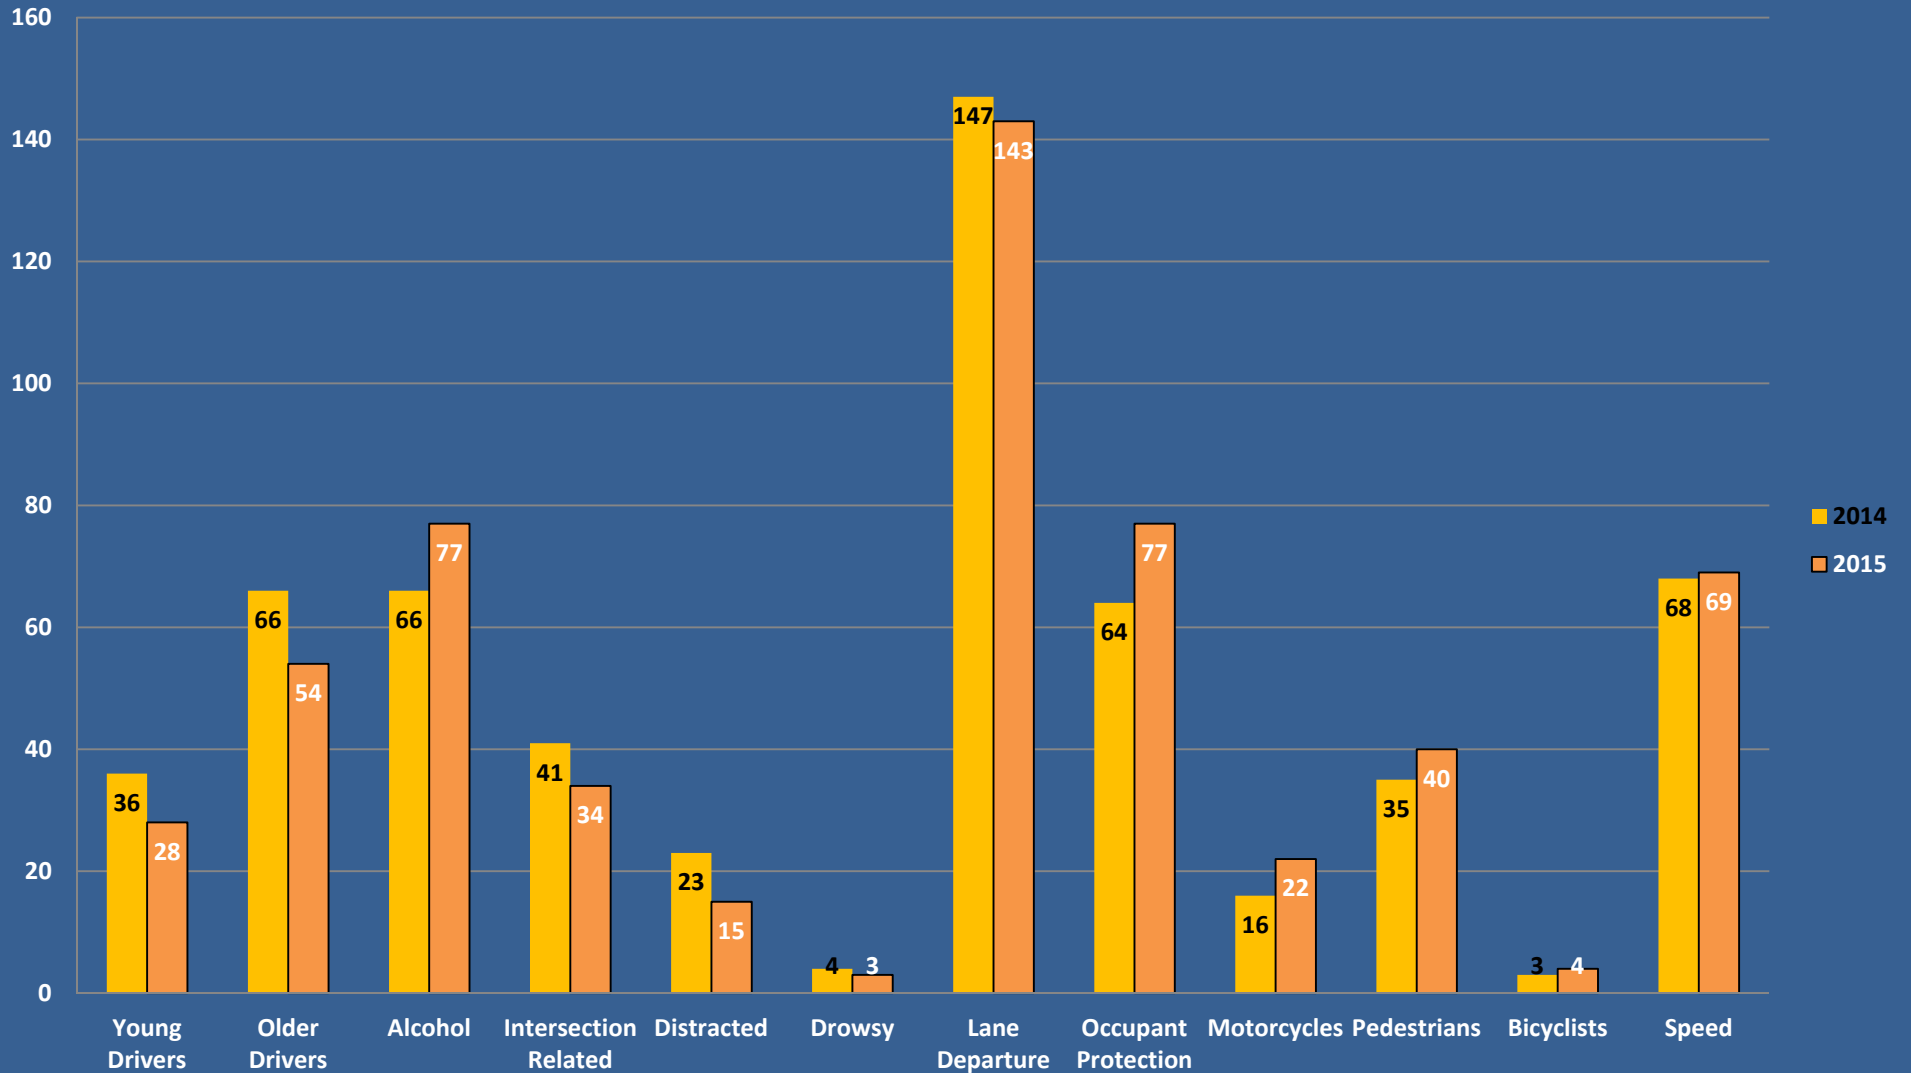

## North Carolina Fatalities Trends Since 2002

Last Updated: 5/5/15

## Year to Date (January-March) Fatalities

### Year to Date (January-March) Serious Injuries