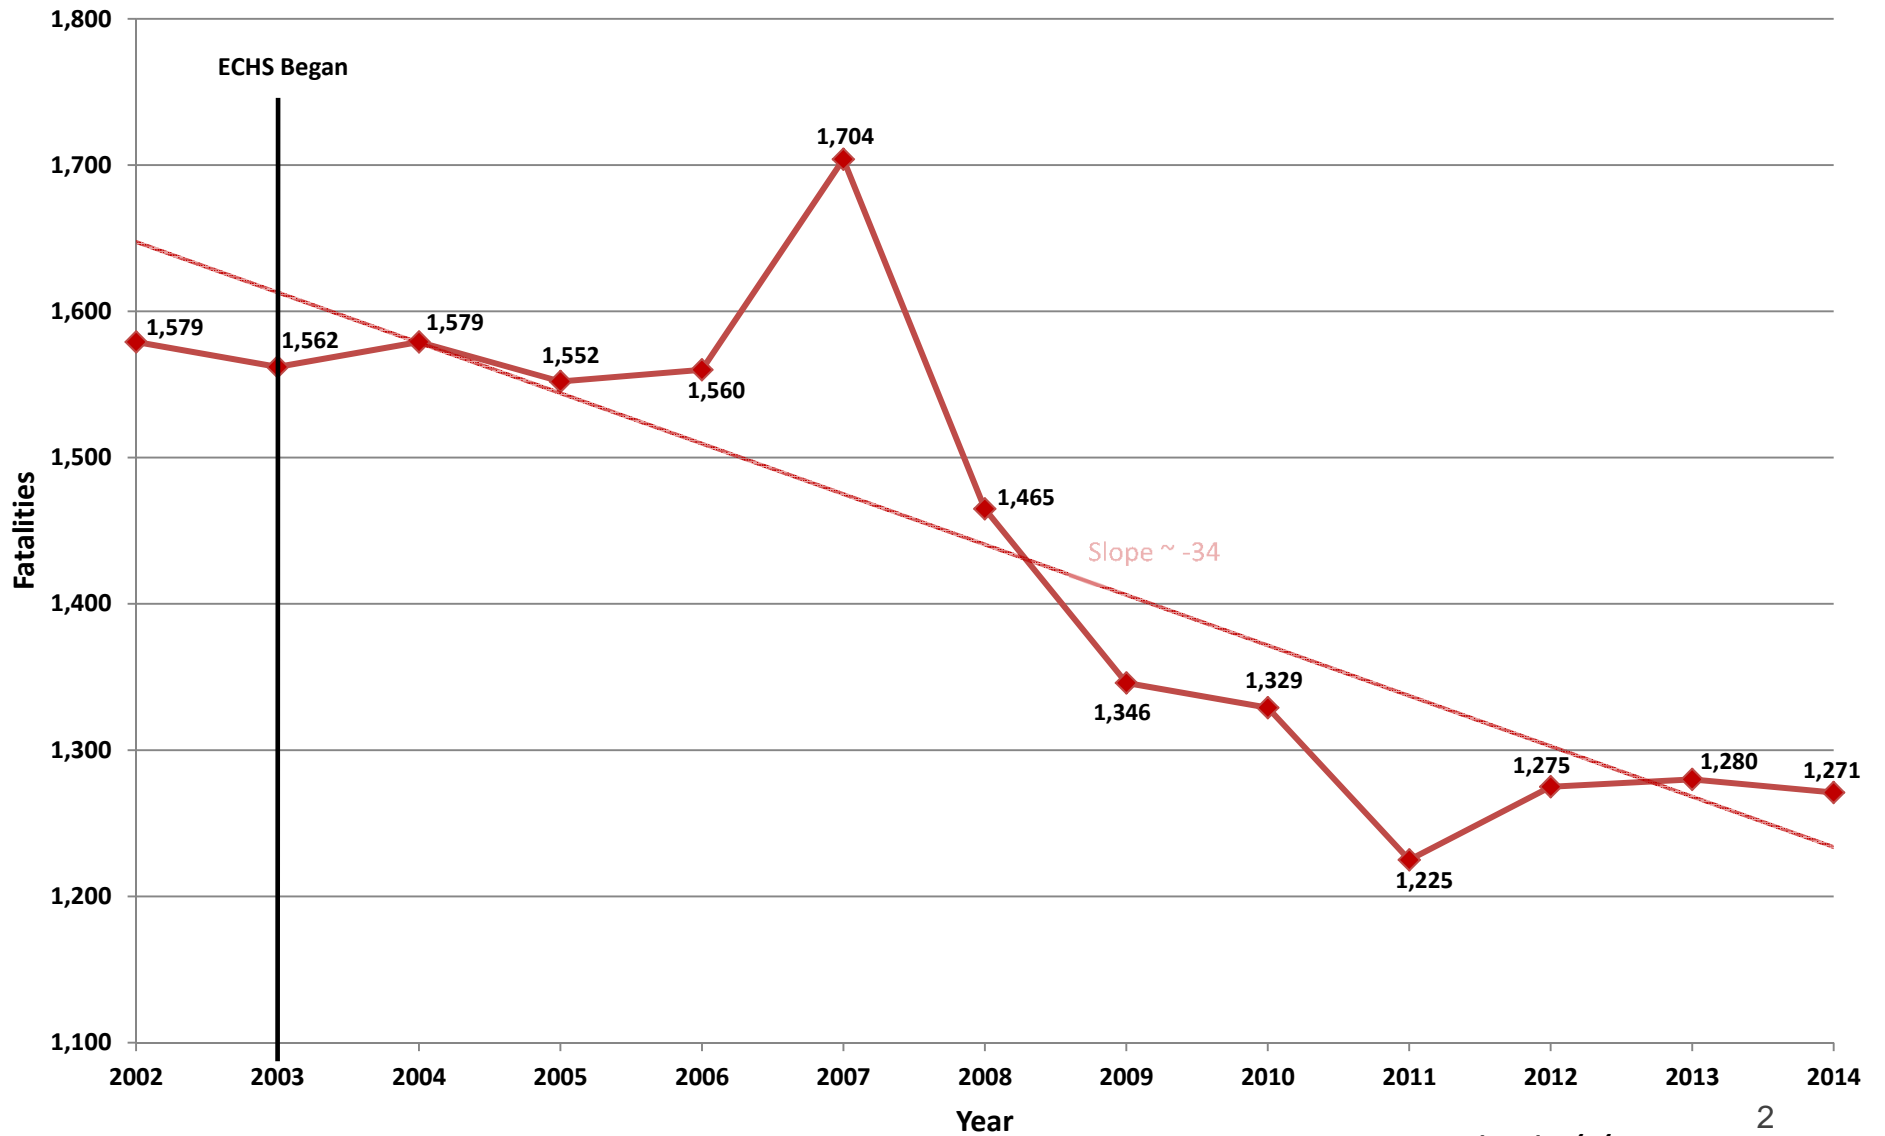

## Fatal and Serious Injury Trend Update

Terry Hopkins  
Chris Oliver

May 8, 2015

## North Carolina Fatalities Trends Since 2002

Last Updated: 5/5/15

## Year to Date (January-March) Fatalities

### Year to Date (January-March) Serious Injuries