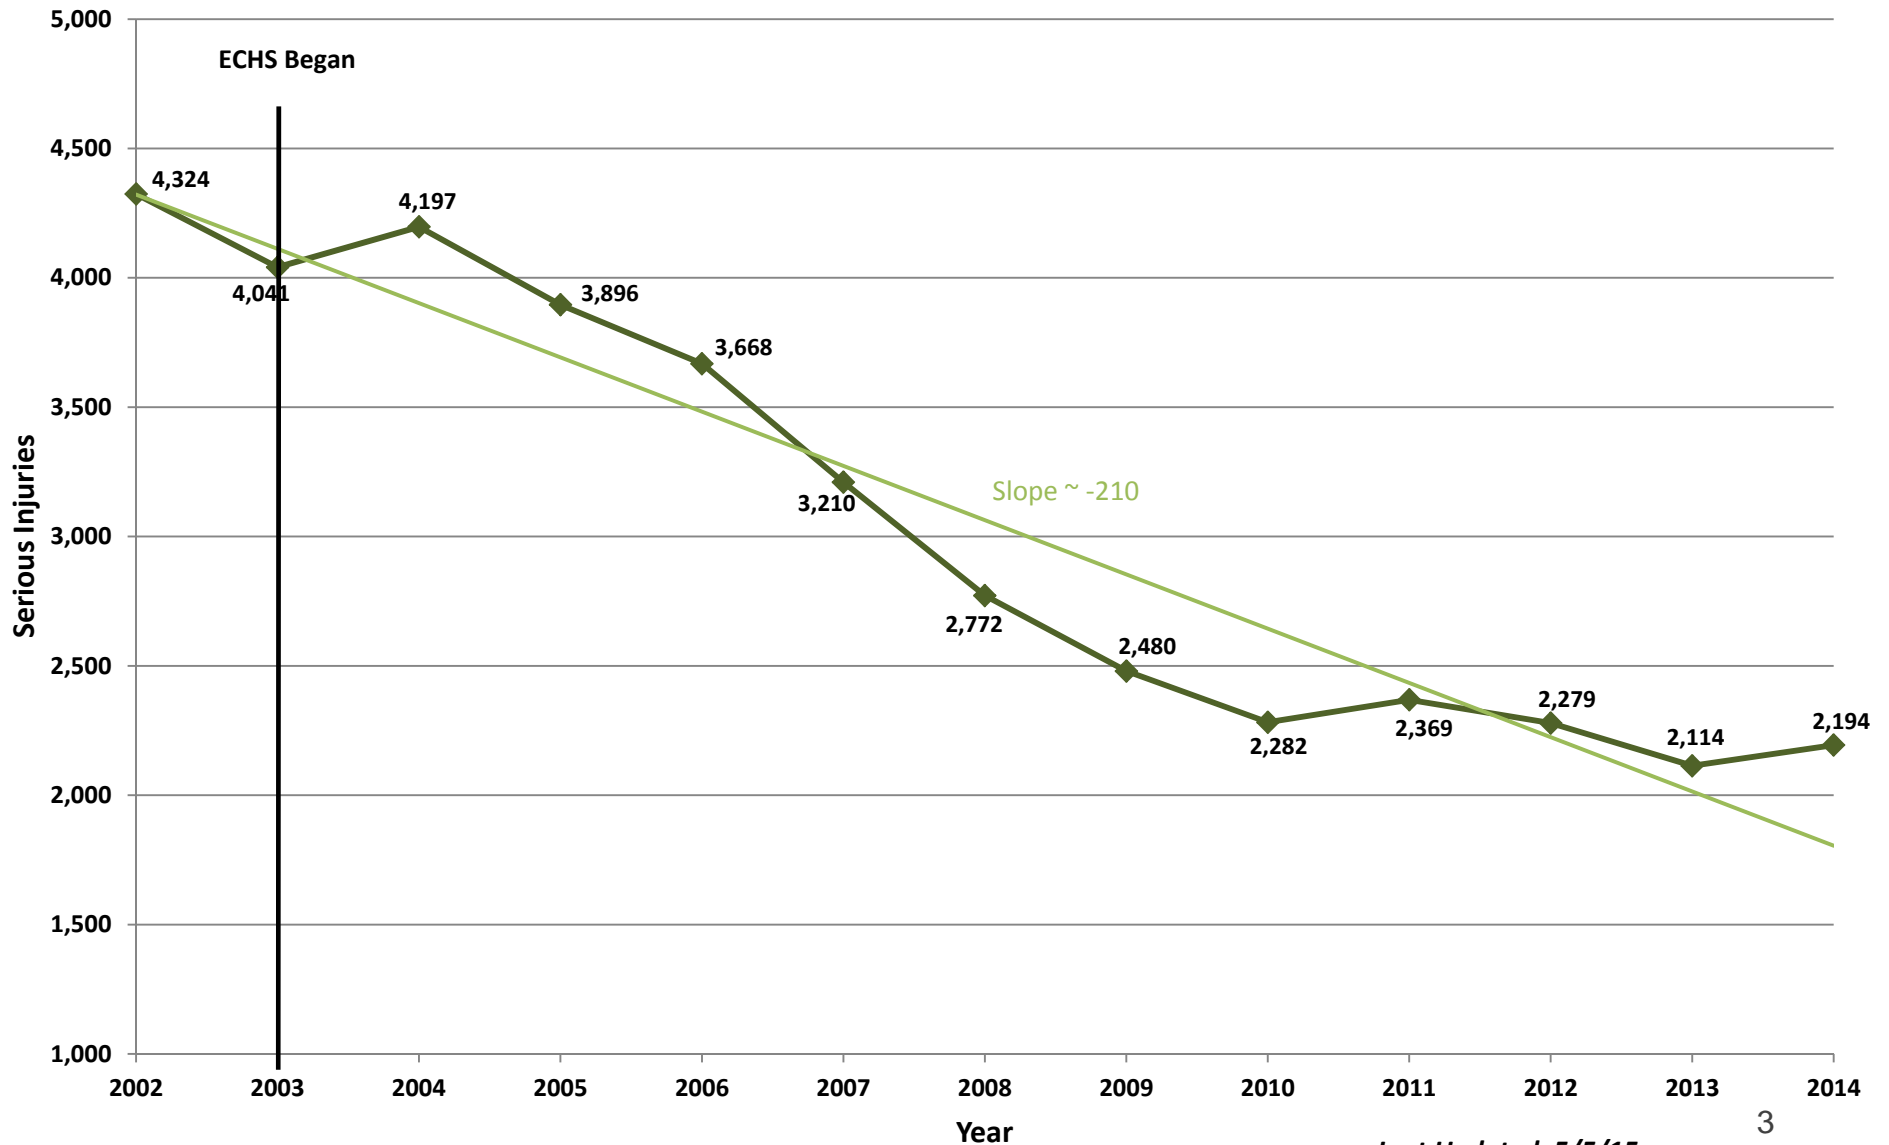

North Carolina Serious Injuries (A Type Injury - Disabling) Trends Since 2002

Last Updated: 5/5/15