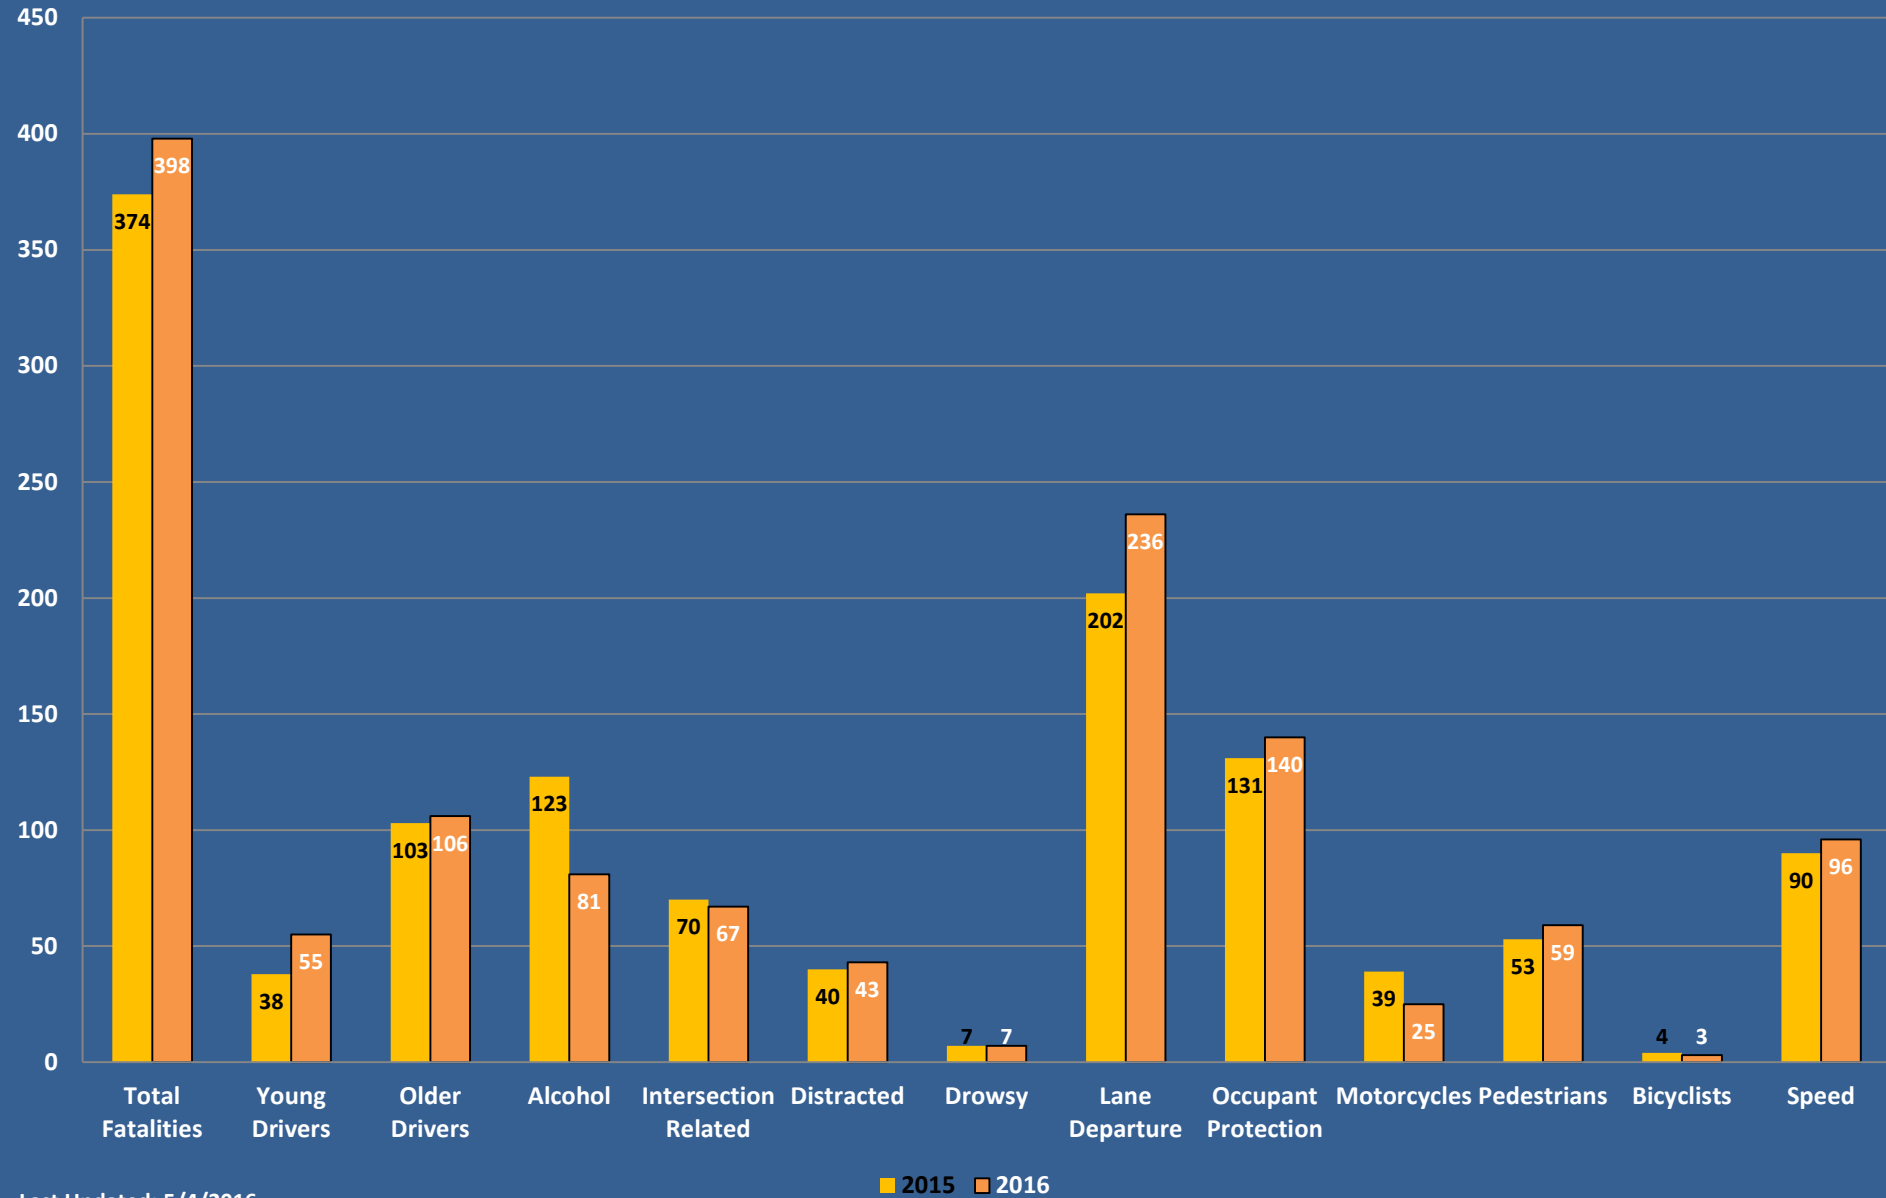

Fatal and Serious Injury Trend Update

North Carolina Fatalities Trends Since 2002

Last Updated: 5/4/16

Year to Date (January-April) Fatalities

Last Updated: 5/4/2016

■ 2015 ■ 2016

North Carolina Serious Injuries (A Type Injury - Disabling) Trends Since 2002

Last Updated: 5/4/16

Year to Date (January-April) Serious Injuries

Last Updated: 5/4/2016

■ 2015 ■ 2016