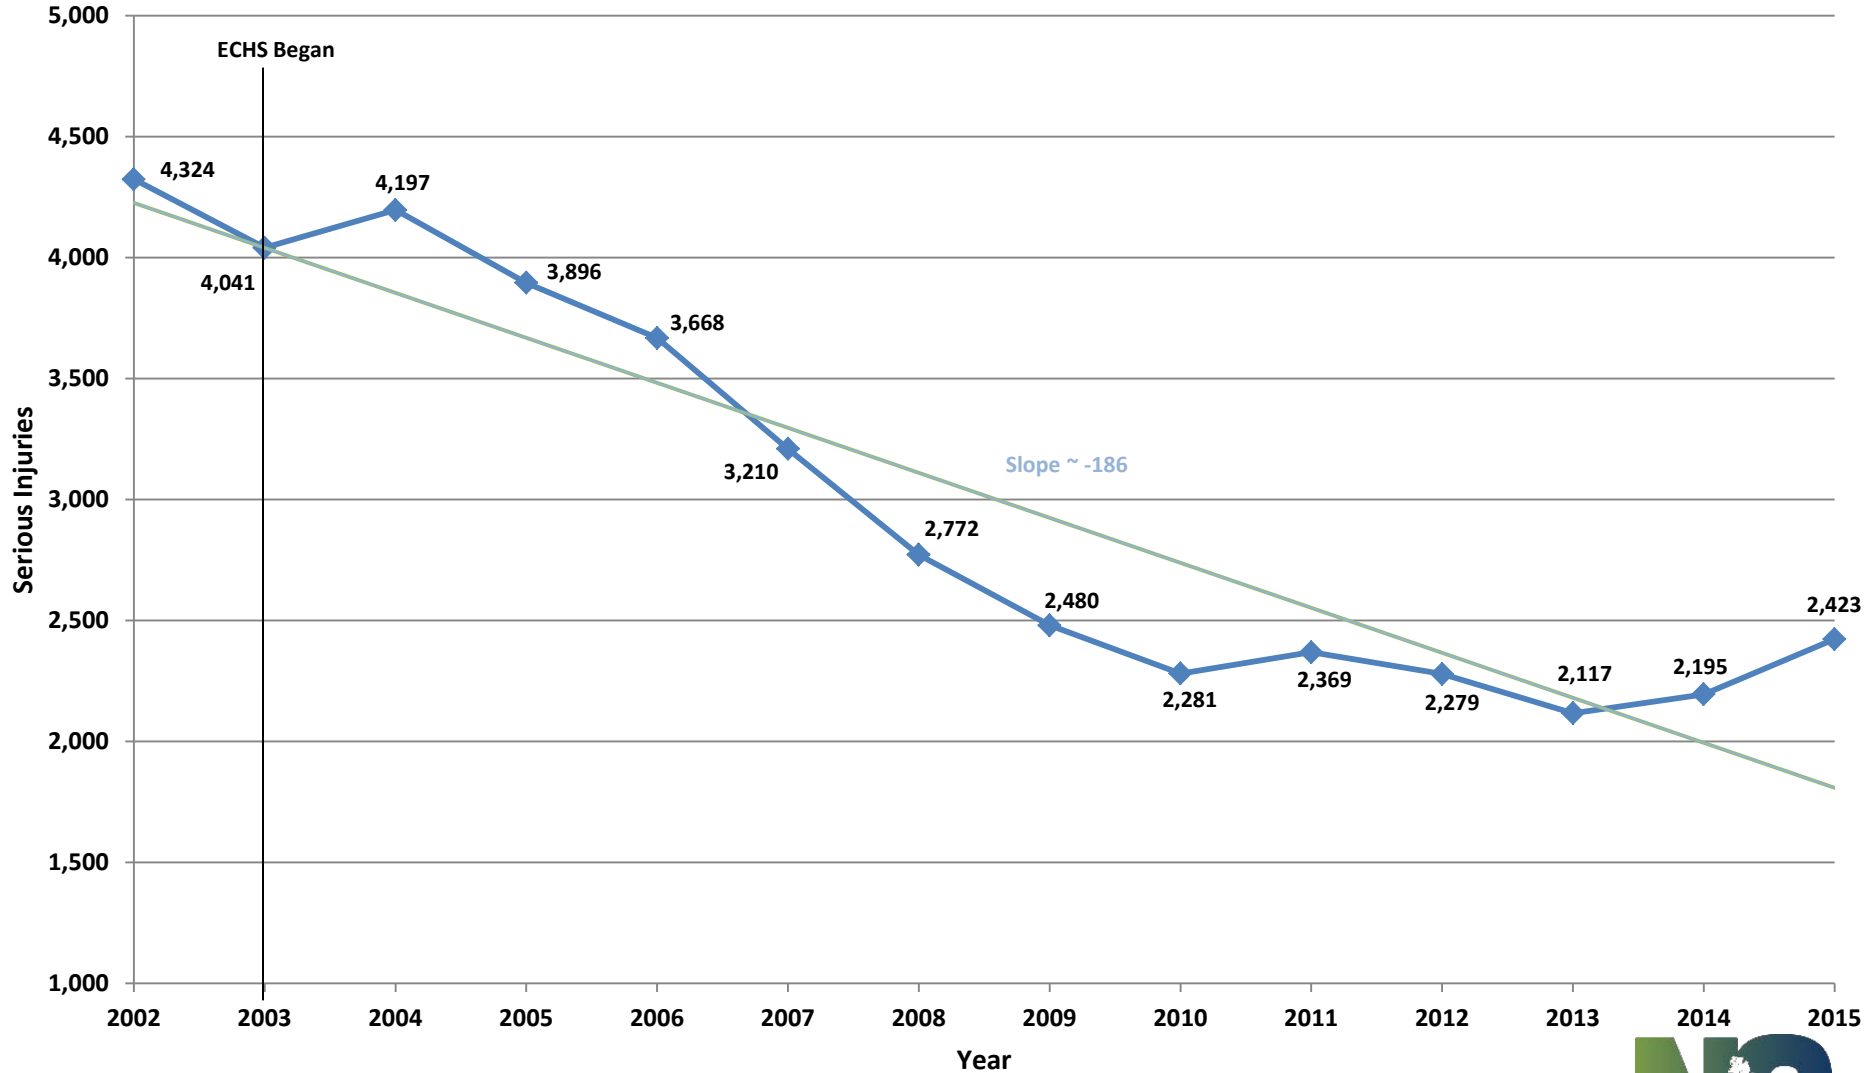

Fatal and Serious Injury Trend Update

North Carolina Fatalities Trends Since 2002

Last Updated: 5/4/16

Year to Date (January-April) Fatalities

Last Updated: 5/4/2016

■ 2015 ■ 2016

North Carolina Serious Injuries (A Type Injury - Disabling) Trends Since 2002

Last Updated: 5/4/16

Year to Date (January-April) Serious Injuries

Last Updated: 5/4/2016

■ 2015 ■ 2016