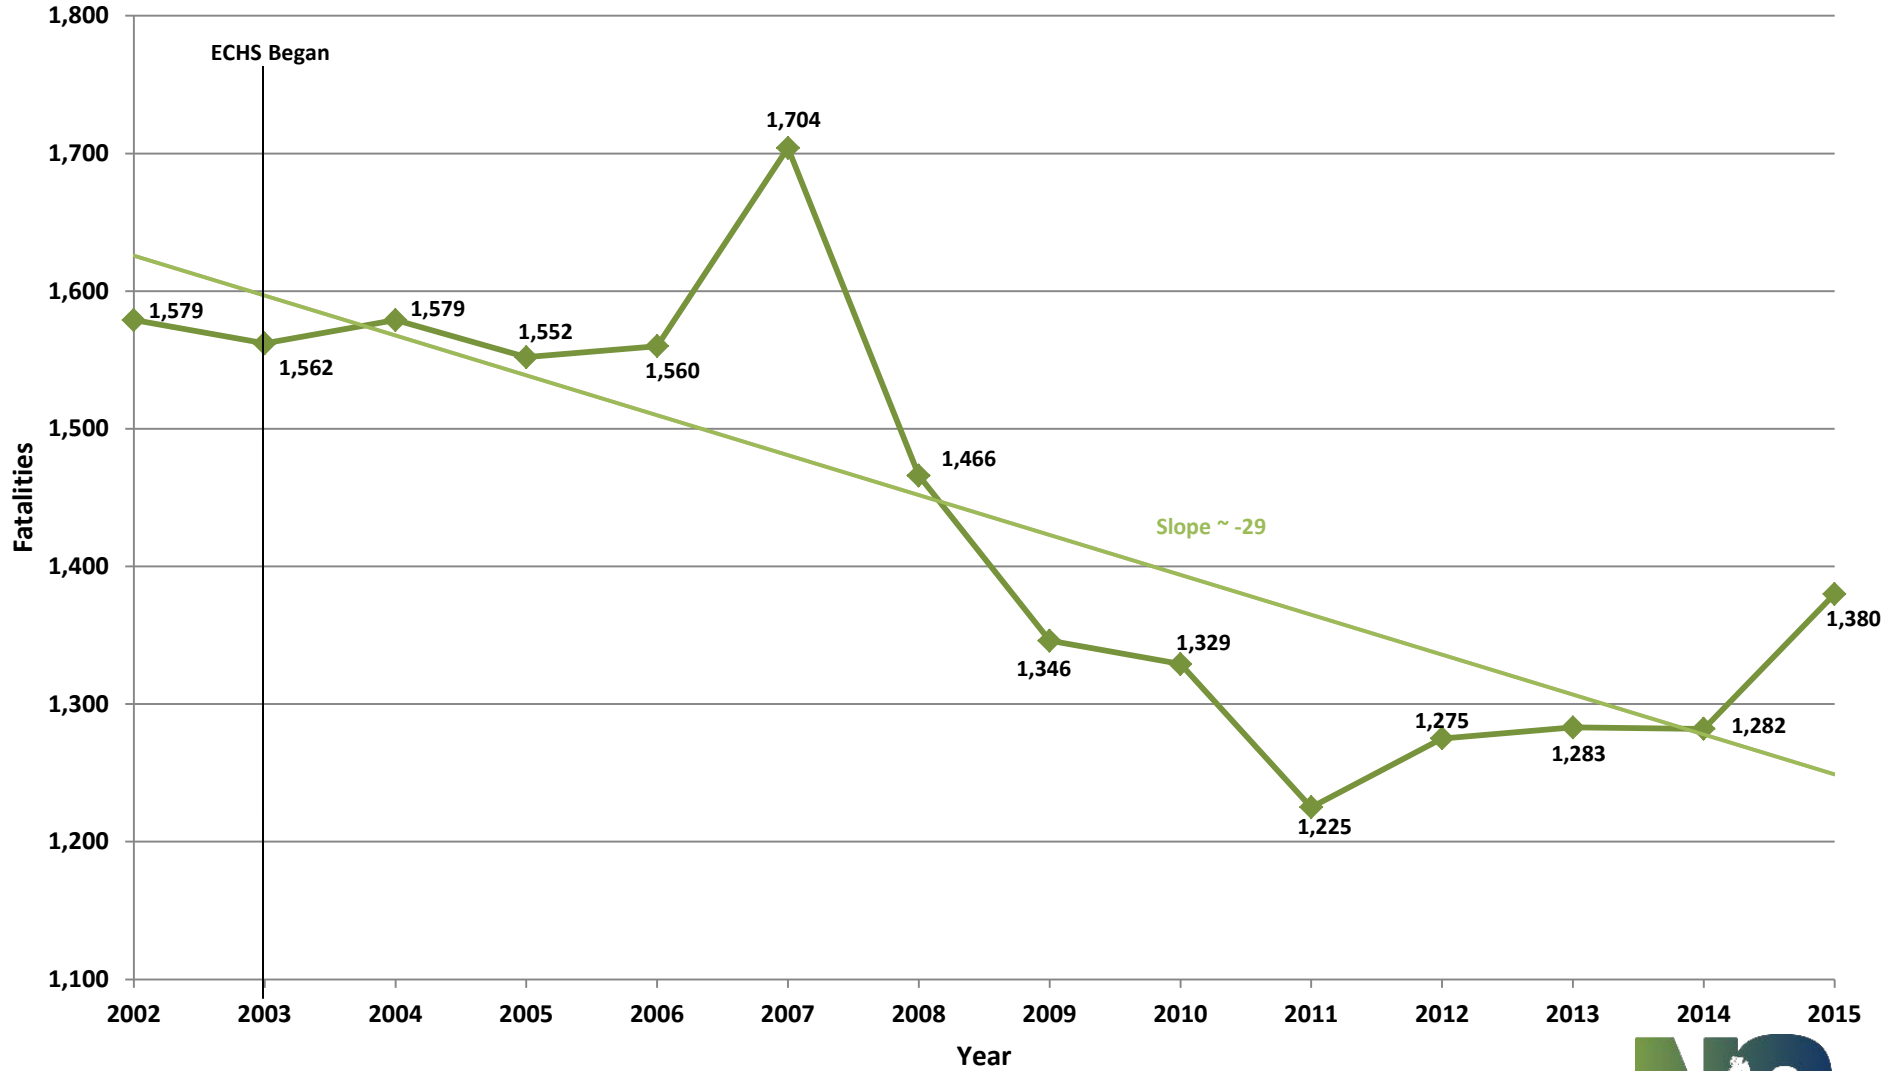

Fatal and Serious Injury Trend Update

North Carolina Fatalities Trends Since 2002

Last Updated: 5/4/16

Year to Date (January-April) Fatalities

Last Updated: 5/4/2016

■ 2015 ■ 2016

North Carolina Serious Injuries (A Type Injury - Disabling) Trends Since 2002

Last Updated: 5/4/16

Year to Date (January-April) Serious Injuries

Last Updated: 5/4/2016

■ 2015 ■ 2016