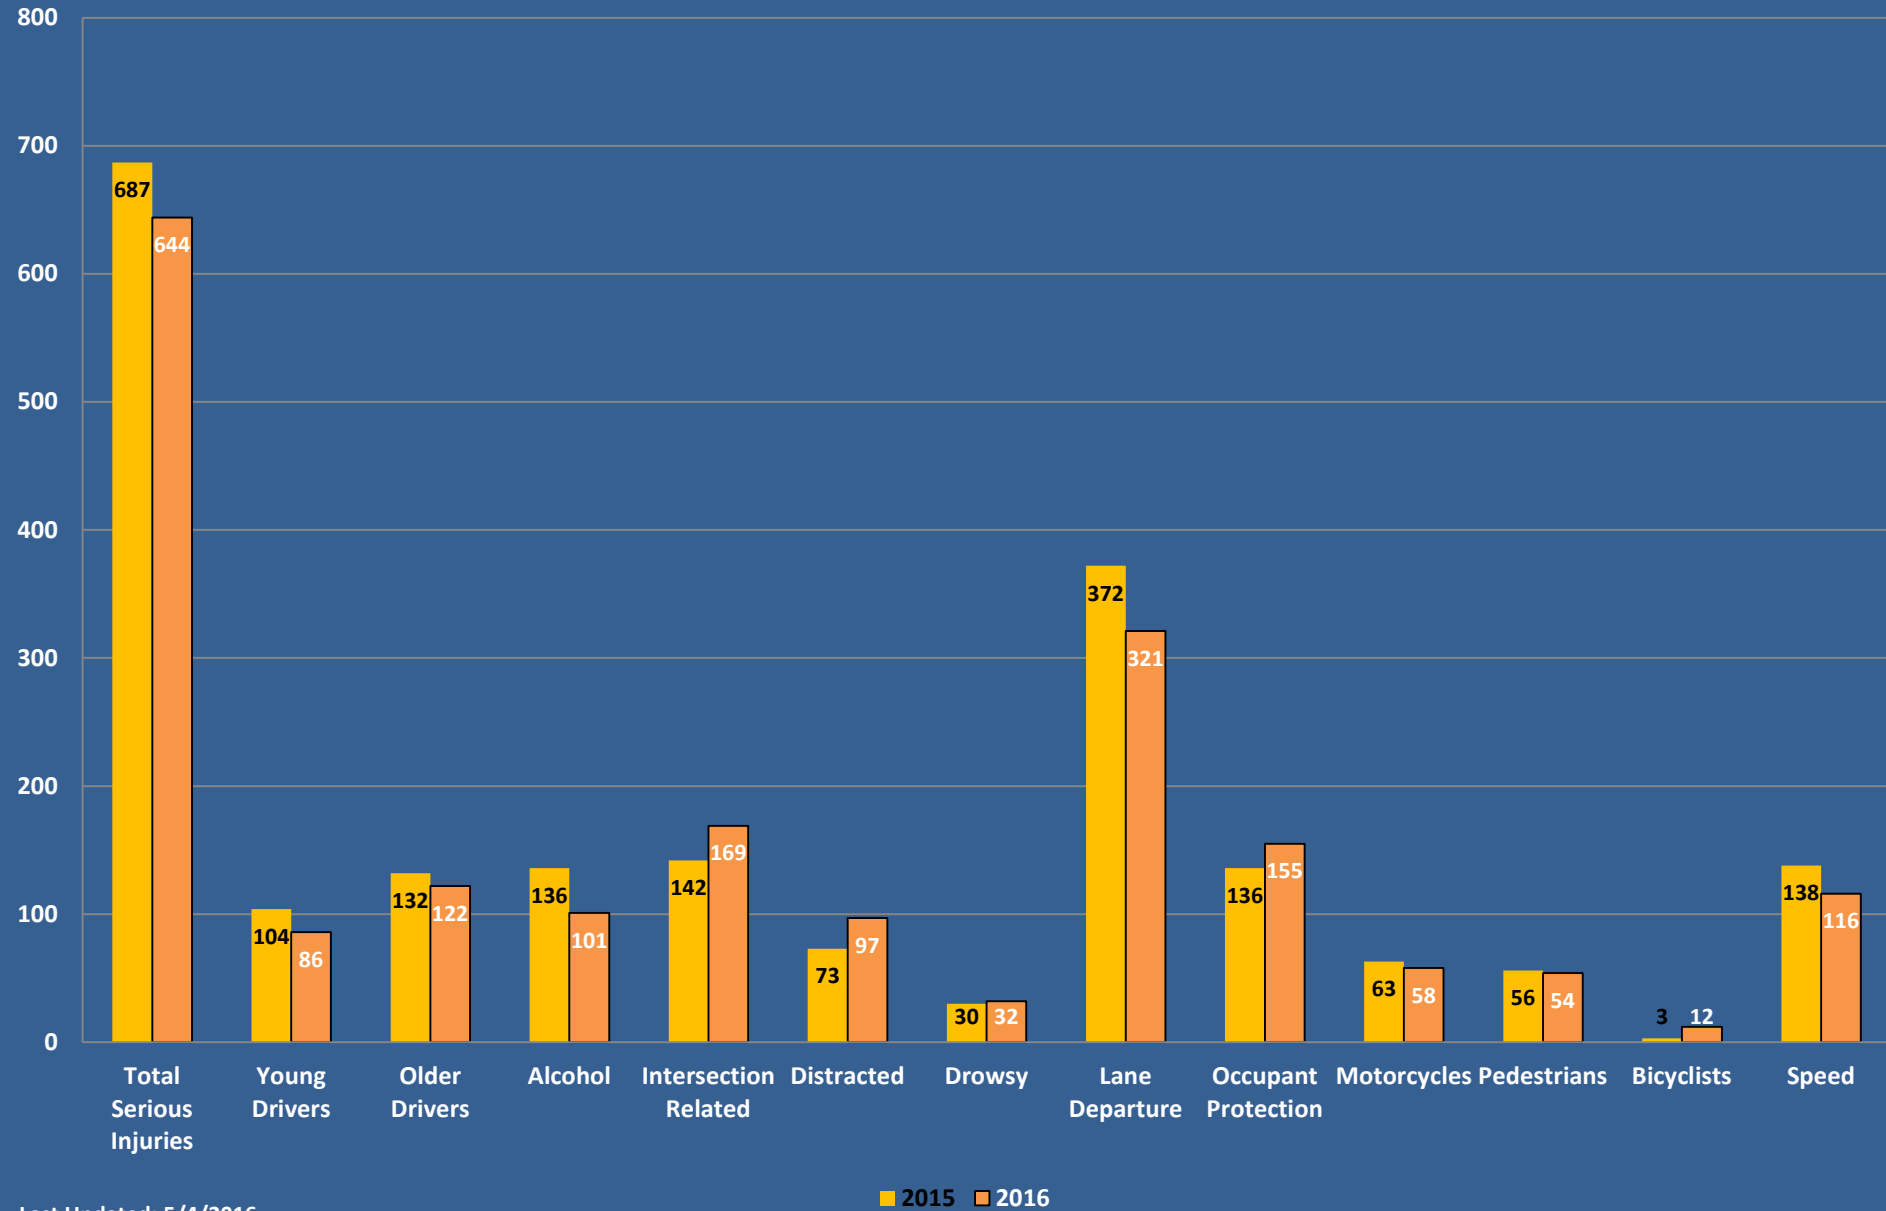

Fatal and Serious Injury Trend Update

North Carolina Fatalities Trends Since 2002

Last Updated: 5/4/16

Year to Date (January-April) Fatalities

Last Updated: 5/4/2016

■ 2015 ■ 2016

North Carolina Serious Injuries (A Type Injury - Disabling) Trends Since 2002

Last Updated: 5/4/16

Year to Date (January-April) Serious Injuries

Last Updated: 5/4/2016

■ 2015 ■ 2016