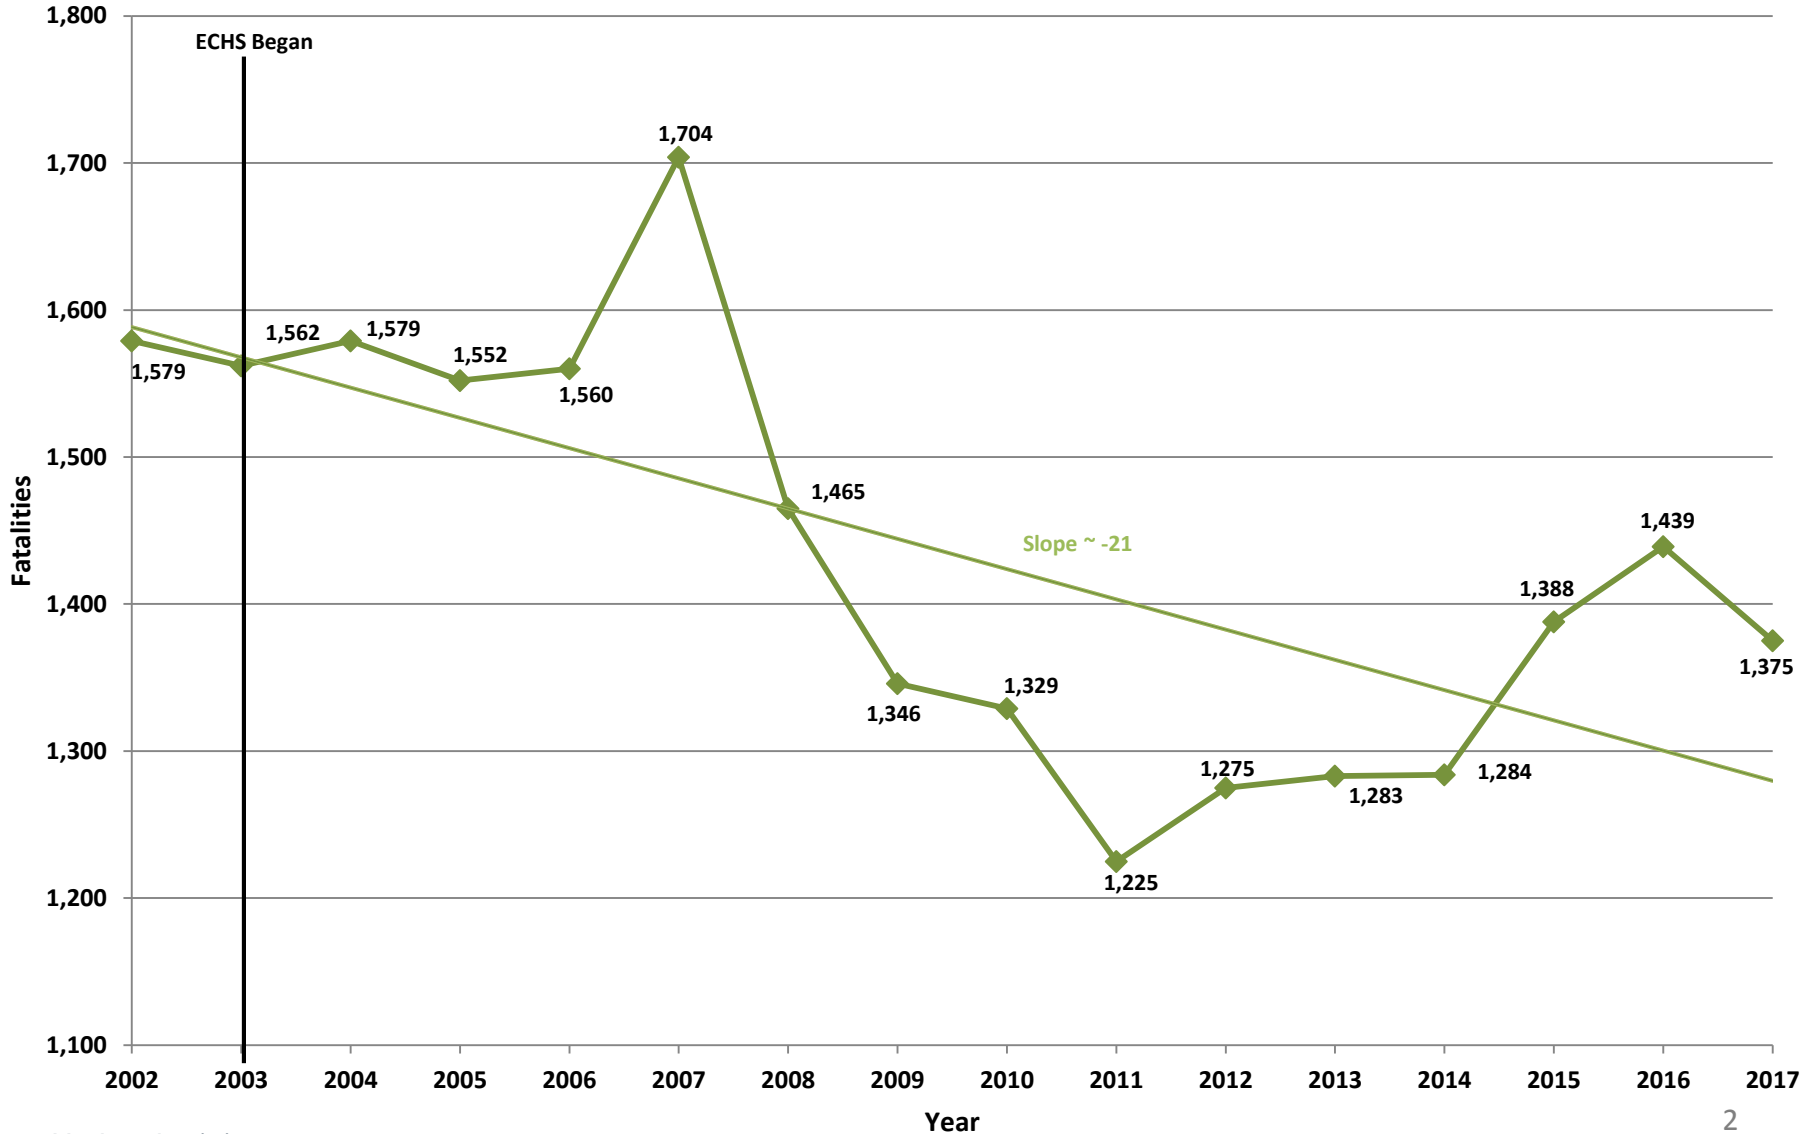

NORTH CAROLINA
Department of Transportation

Fatal and Serious Injury Trend Update

January 12, 2018

North Carolina Fatalities Trends Since 2002

Year to Date (January-December) Fatalities

North Carolina Serious Injuries (A Type Injury - Disabling) Trends Since 2002

Year to Date (January-December) Serious Injuries