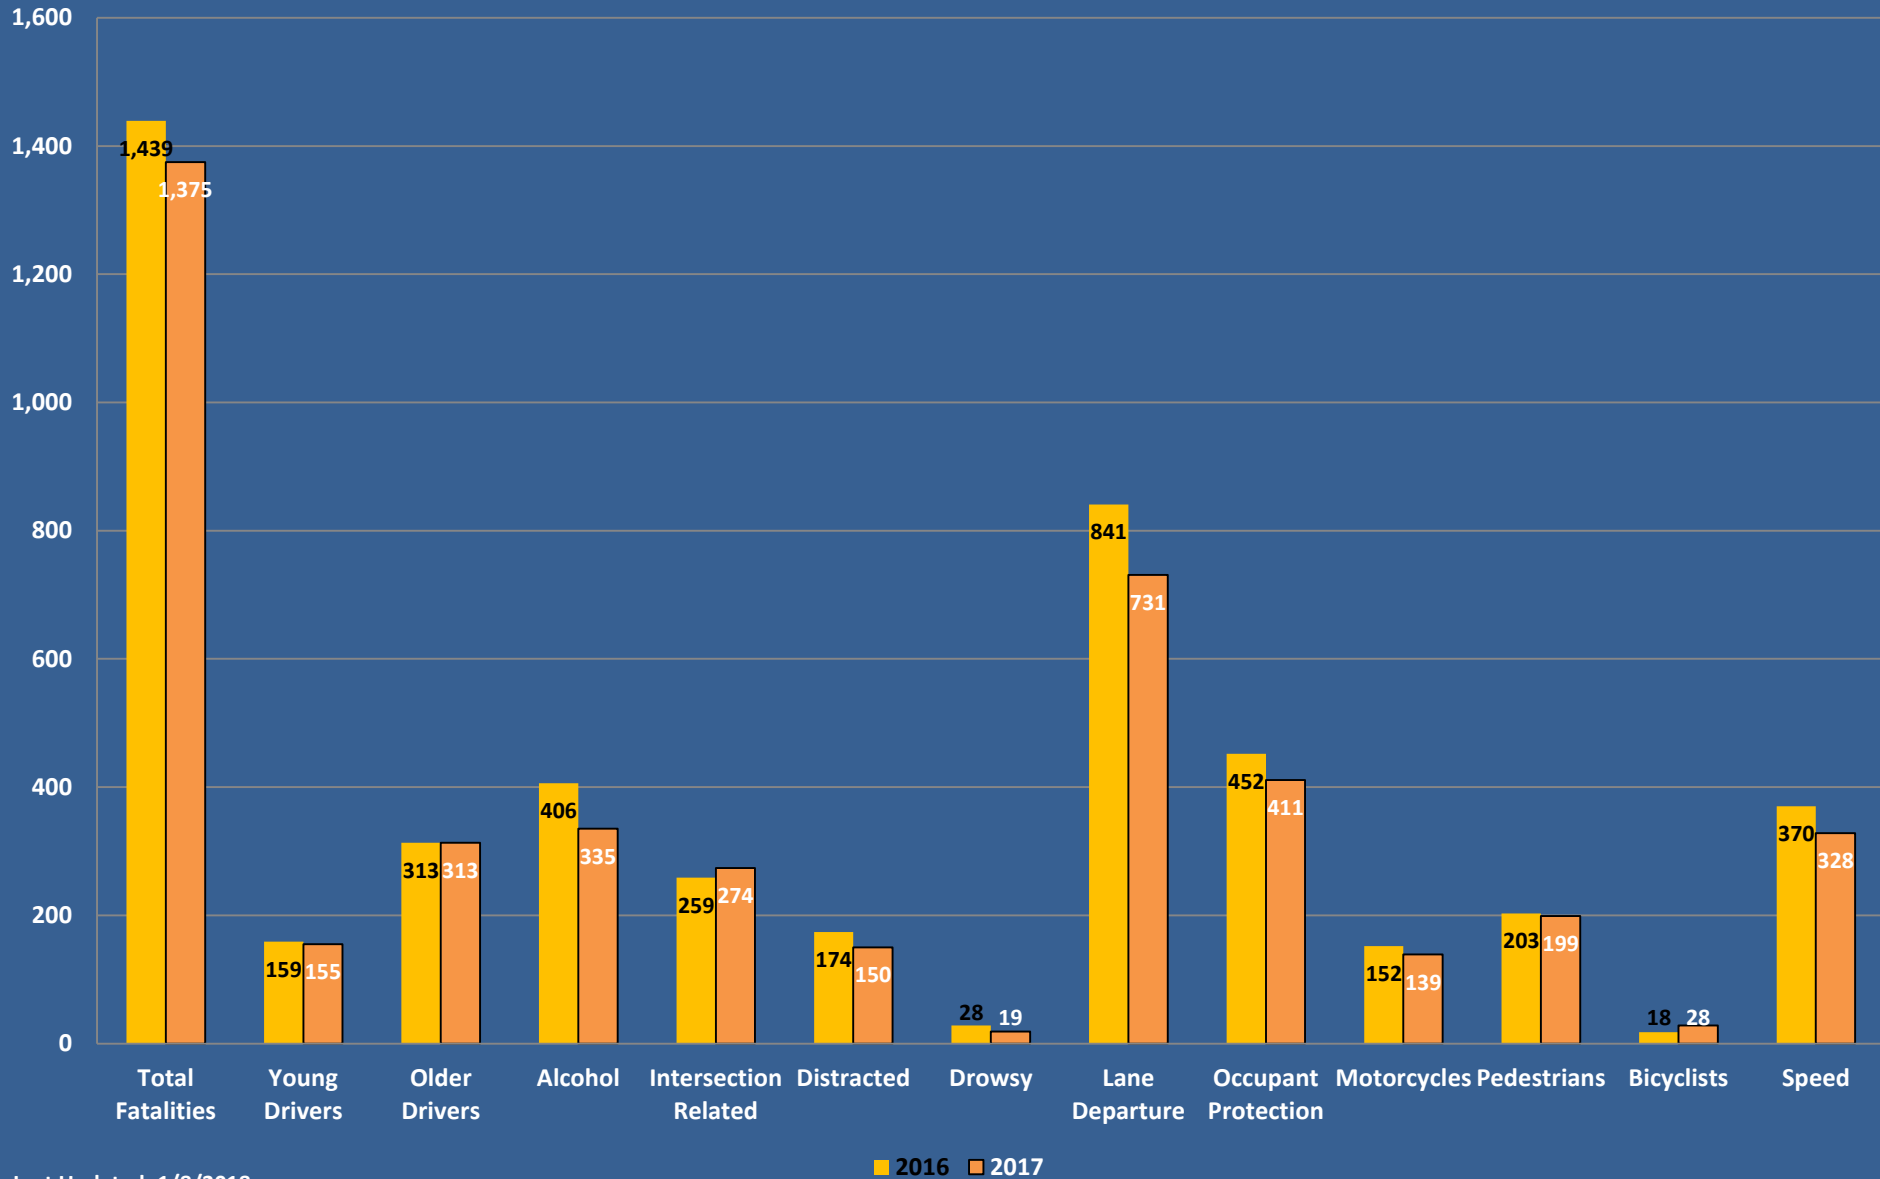

NORTH CAROLINA
Department of Transportation

Fatal and Serious Injury Trend Update

January 12, 2018

North Carolina Fatalities Trends Since 2002

Year to Date (January-December) Fatalities

North Carolina Serious Injuries (A Type Injury - Disabling) Trends Since 2002

Year to Date (January-December) Serious Injuries