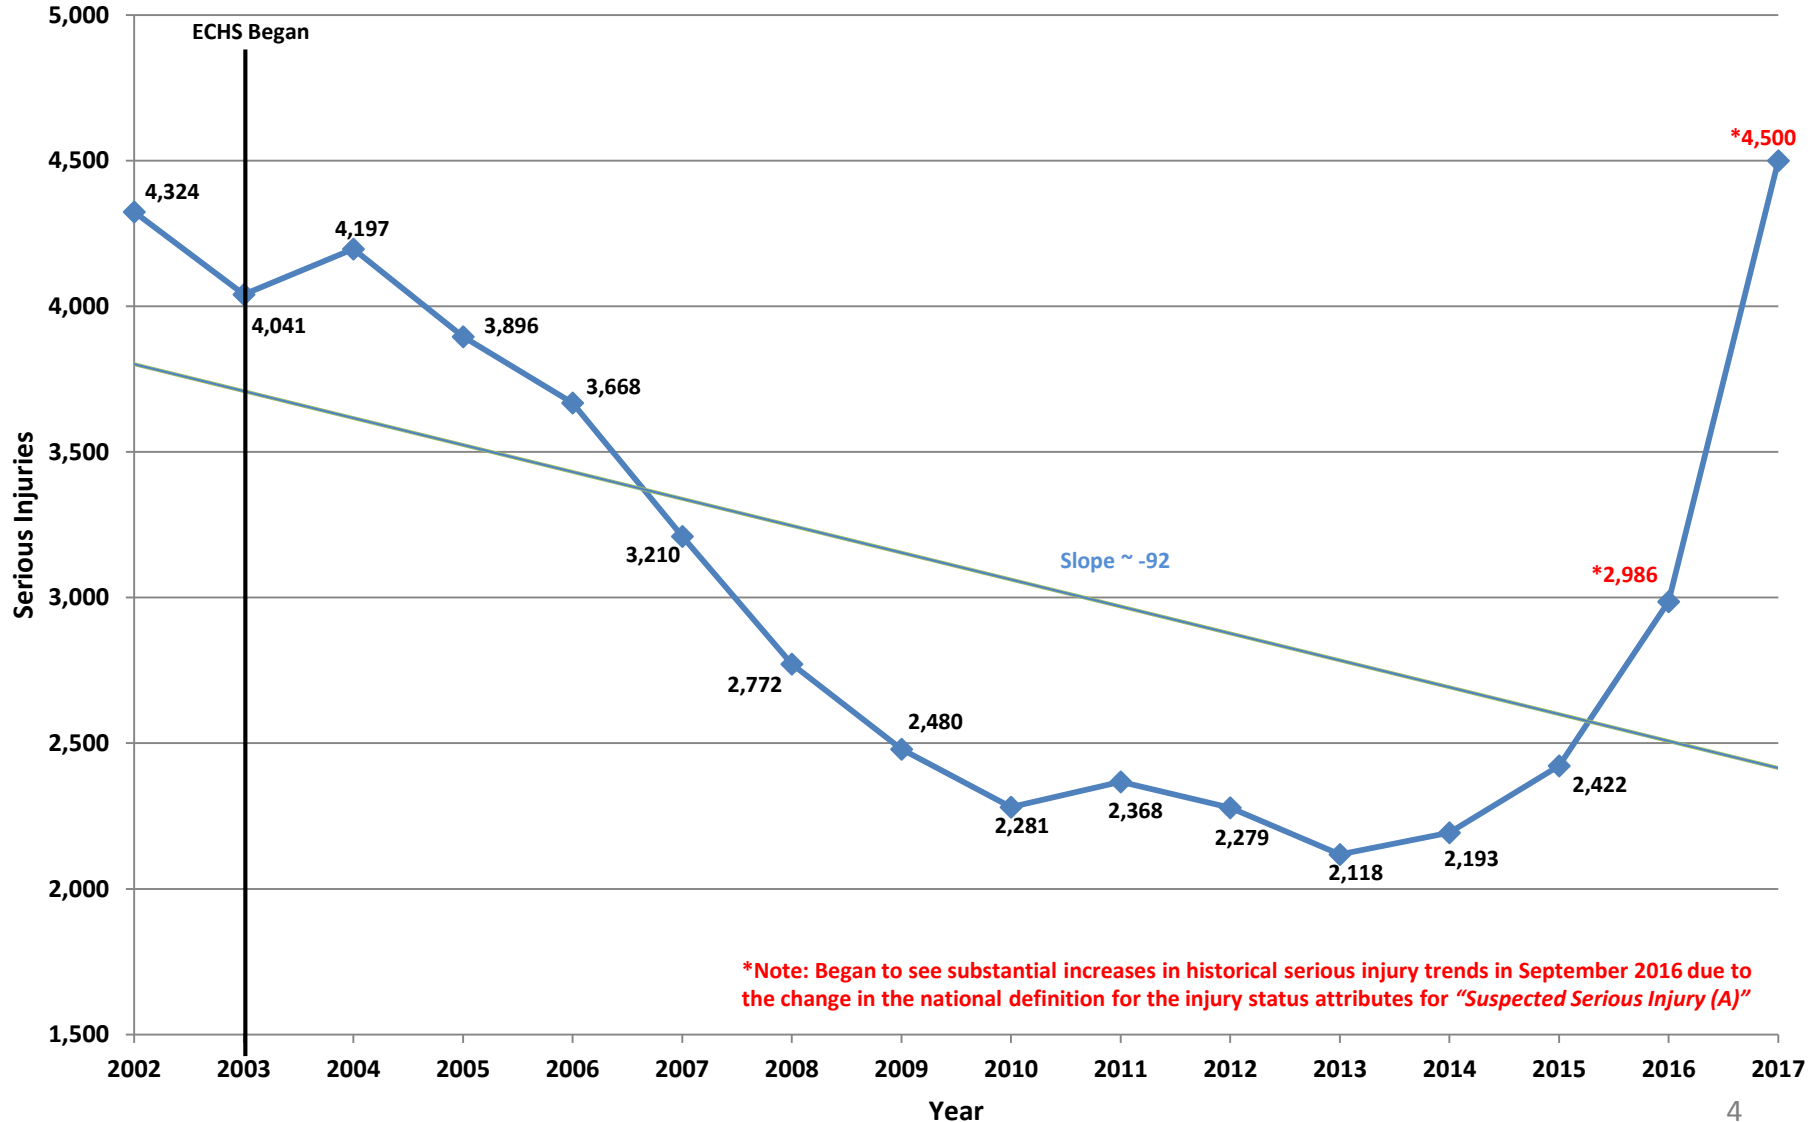

NORTH CAROLINA
Department of Transportation

Fatal and Serious Injury Trend Update

January 12, 2018

North Carolina Fatalities Trends Since 2002

Year to Date (January-December) Fatalities

North Carolina Serious Injuries (A Type Injury - Disabling) Trends Since 2002

Year to Date (January-December) Serious Injuries