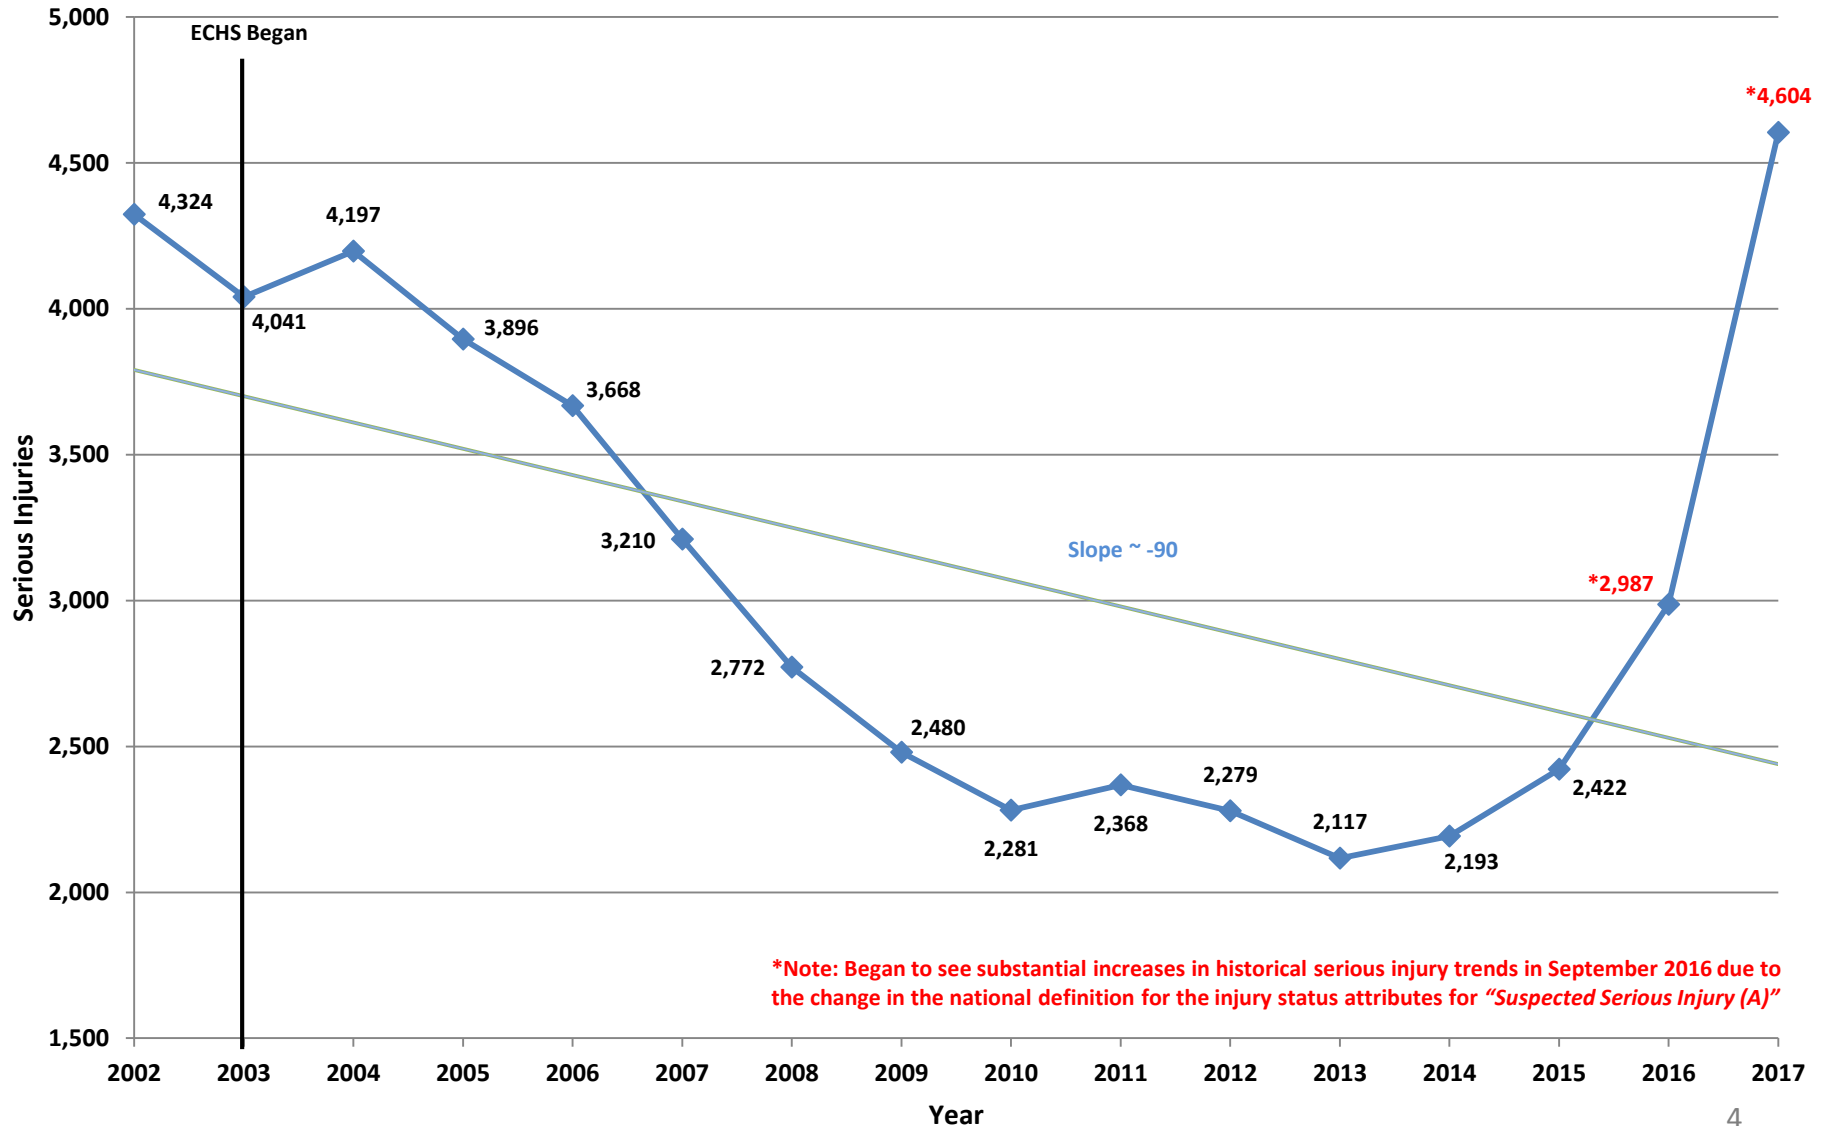

NORTH CAROLINA
Department of Transportation

Fatal and Serious Injury Trend Update

May 11, 2018

North Carolina Fatalities Trends Since 2002

Year to Date (January-April) Fatalities

2017 2018

North Carolina Serious Injuries (A Type Injury - Disabling) Trends Since 2002

Year to Date (January-April) Serious Injuries