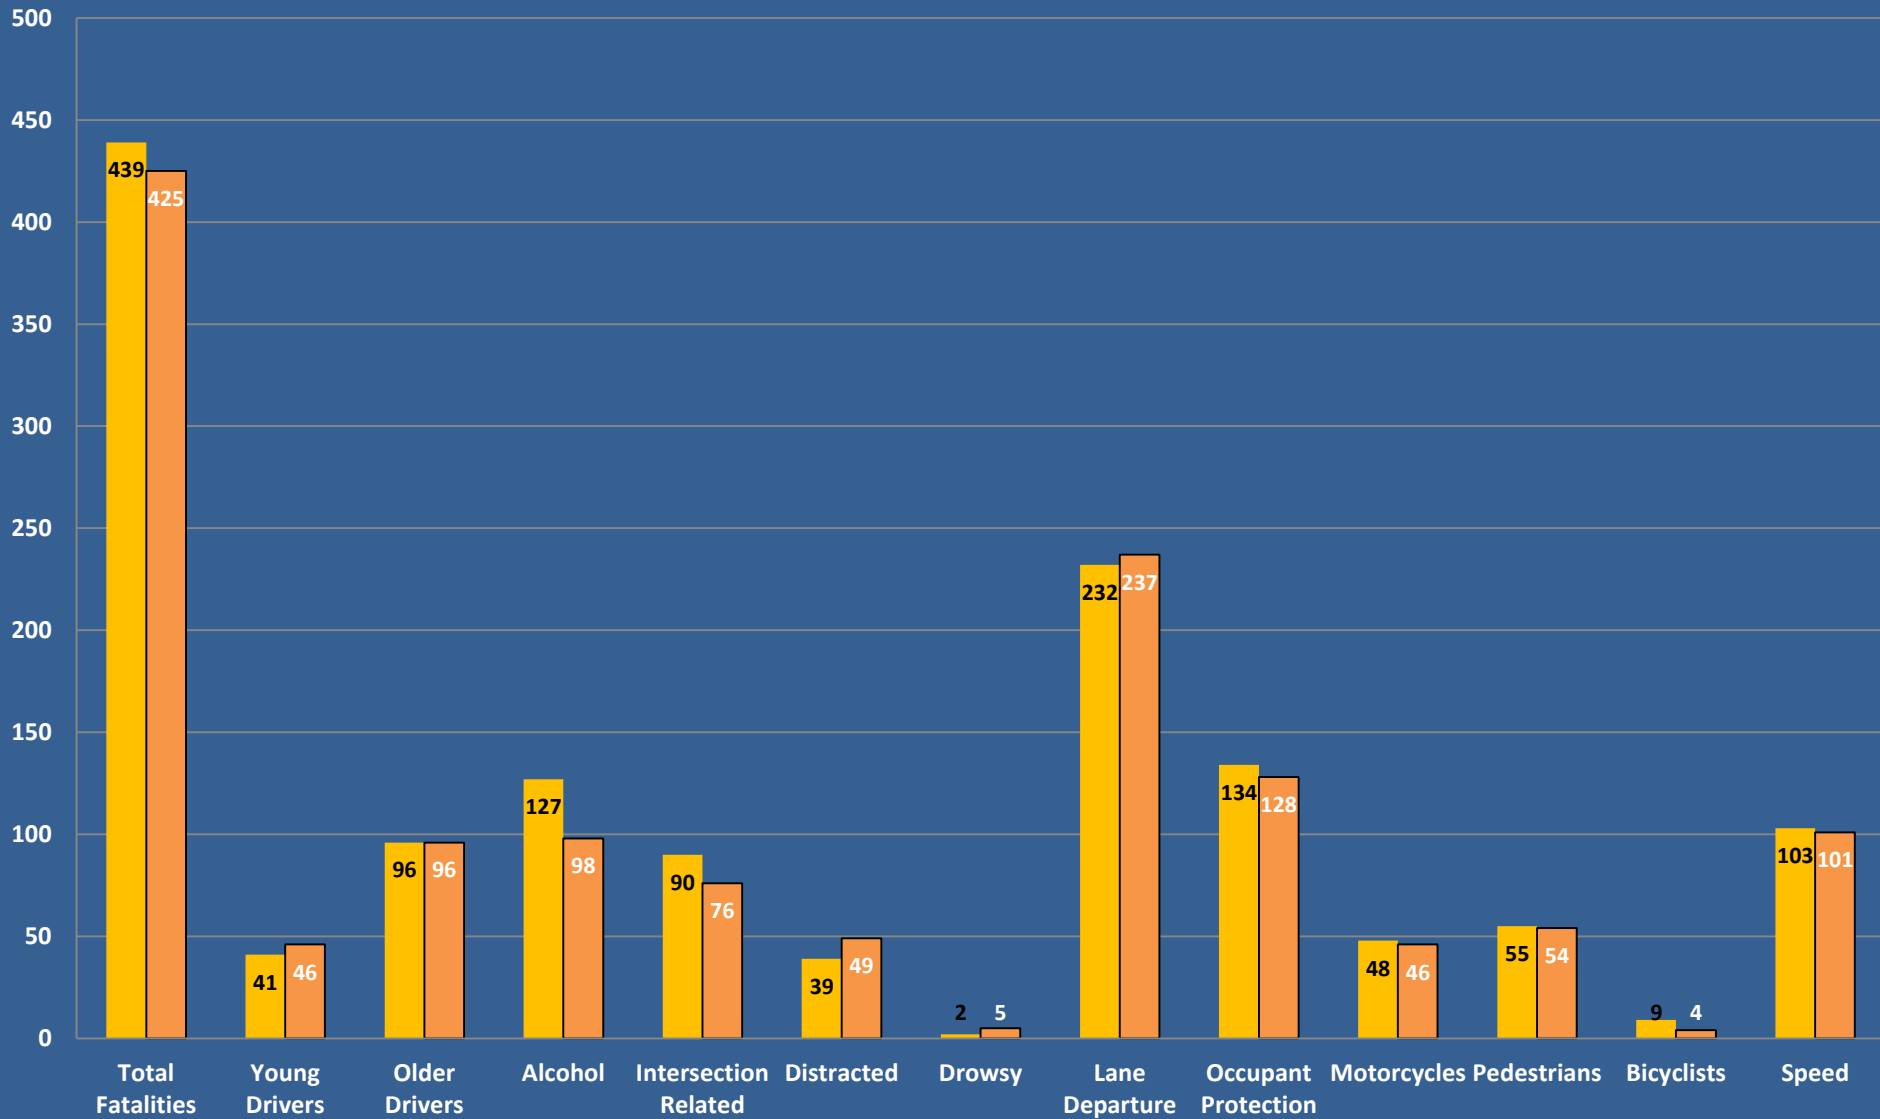

NORTH CAROLINA
Department of Transportation

Fatal and Serious Injury Trend Update

May 11, 2018

North Carolina Fatalities Trends Since 2002

Year to Date (January-April) Fatalities

2017 2018

North Carolina Serious Injuries (A Type Injury - Disabling) Trends Since 2002

Year to Date (January-April) Serious Injuries