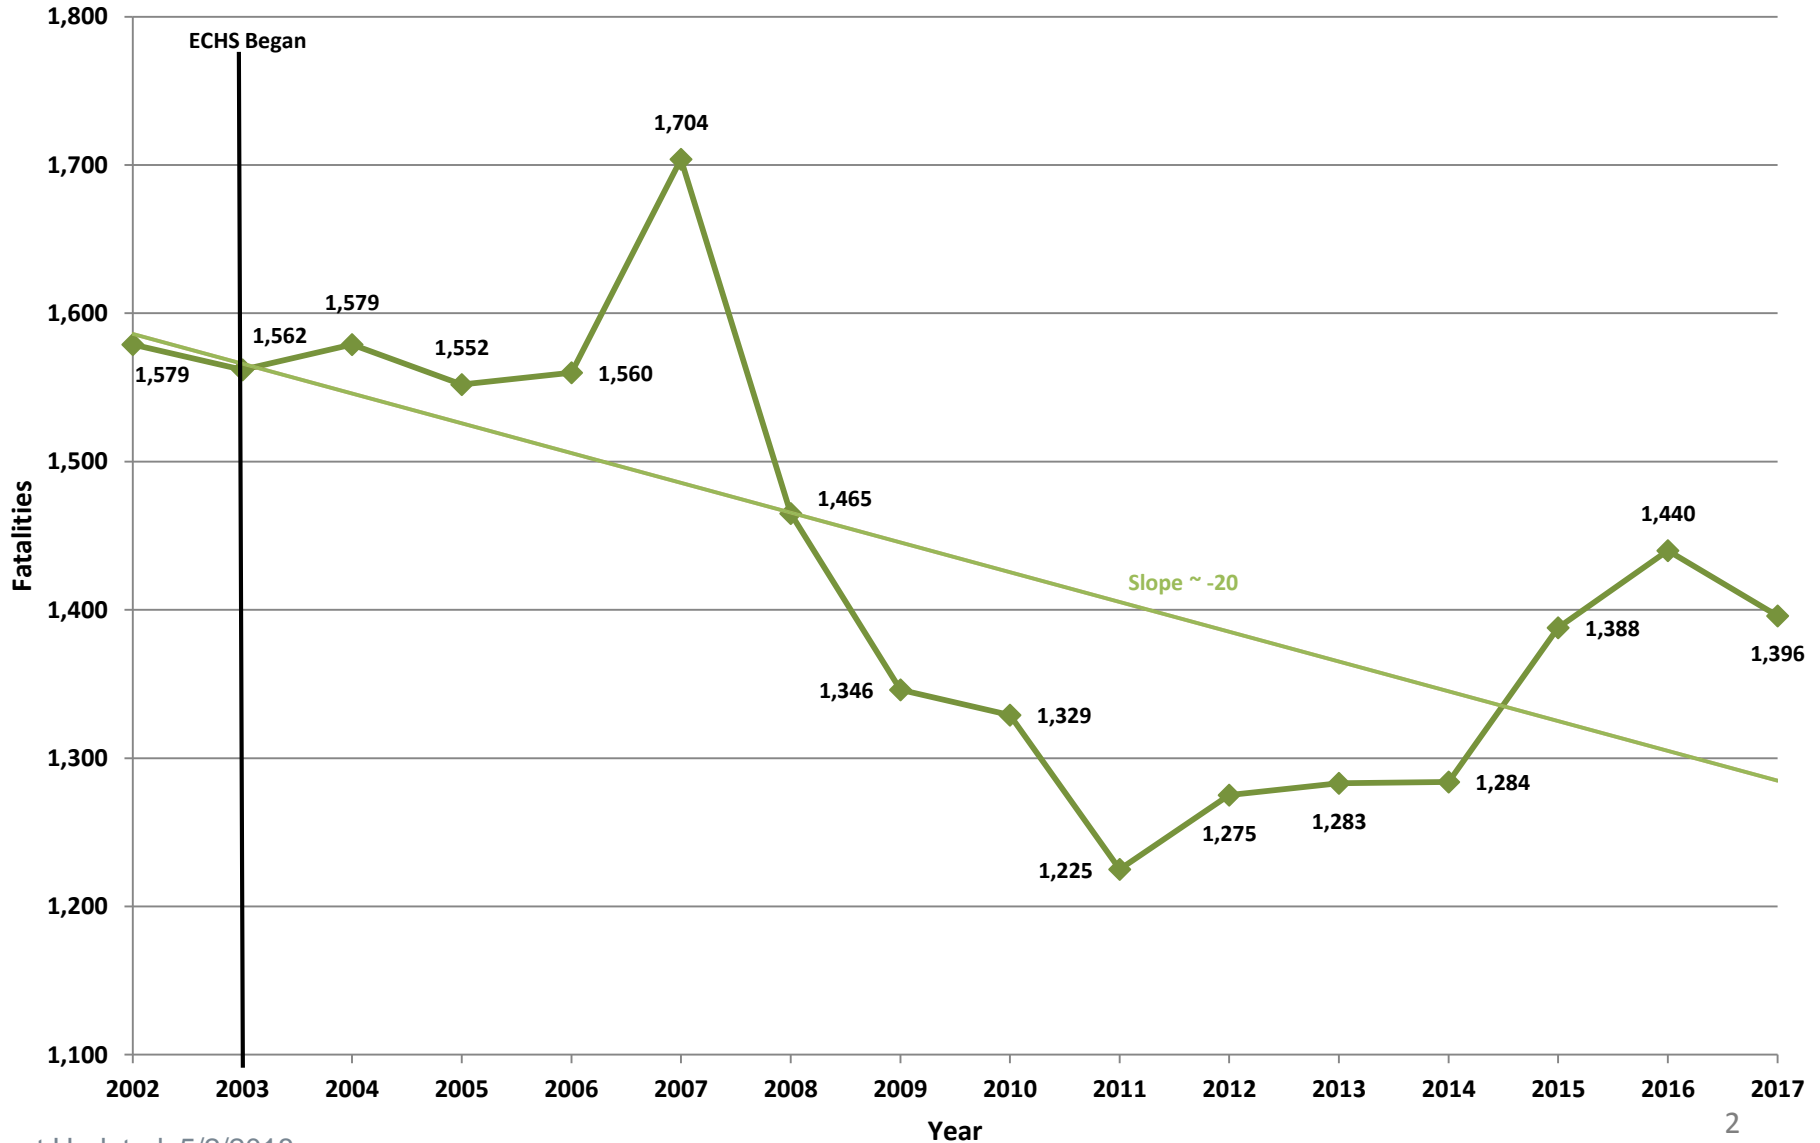

NORTH CAROLINA
Department of Transportation

Fatal and Serious Injury Trend Update

May 11, 2018

North Carolina Fatalities Trends Since 2002

Year to Date (January-April) Fatalities

2017 2018

North Carolina Serious Injuries (A Type Injury - Disabling) Trends Since 2002

Year to Date (January-April) Serious Injuries