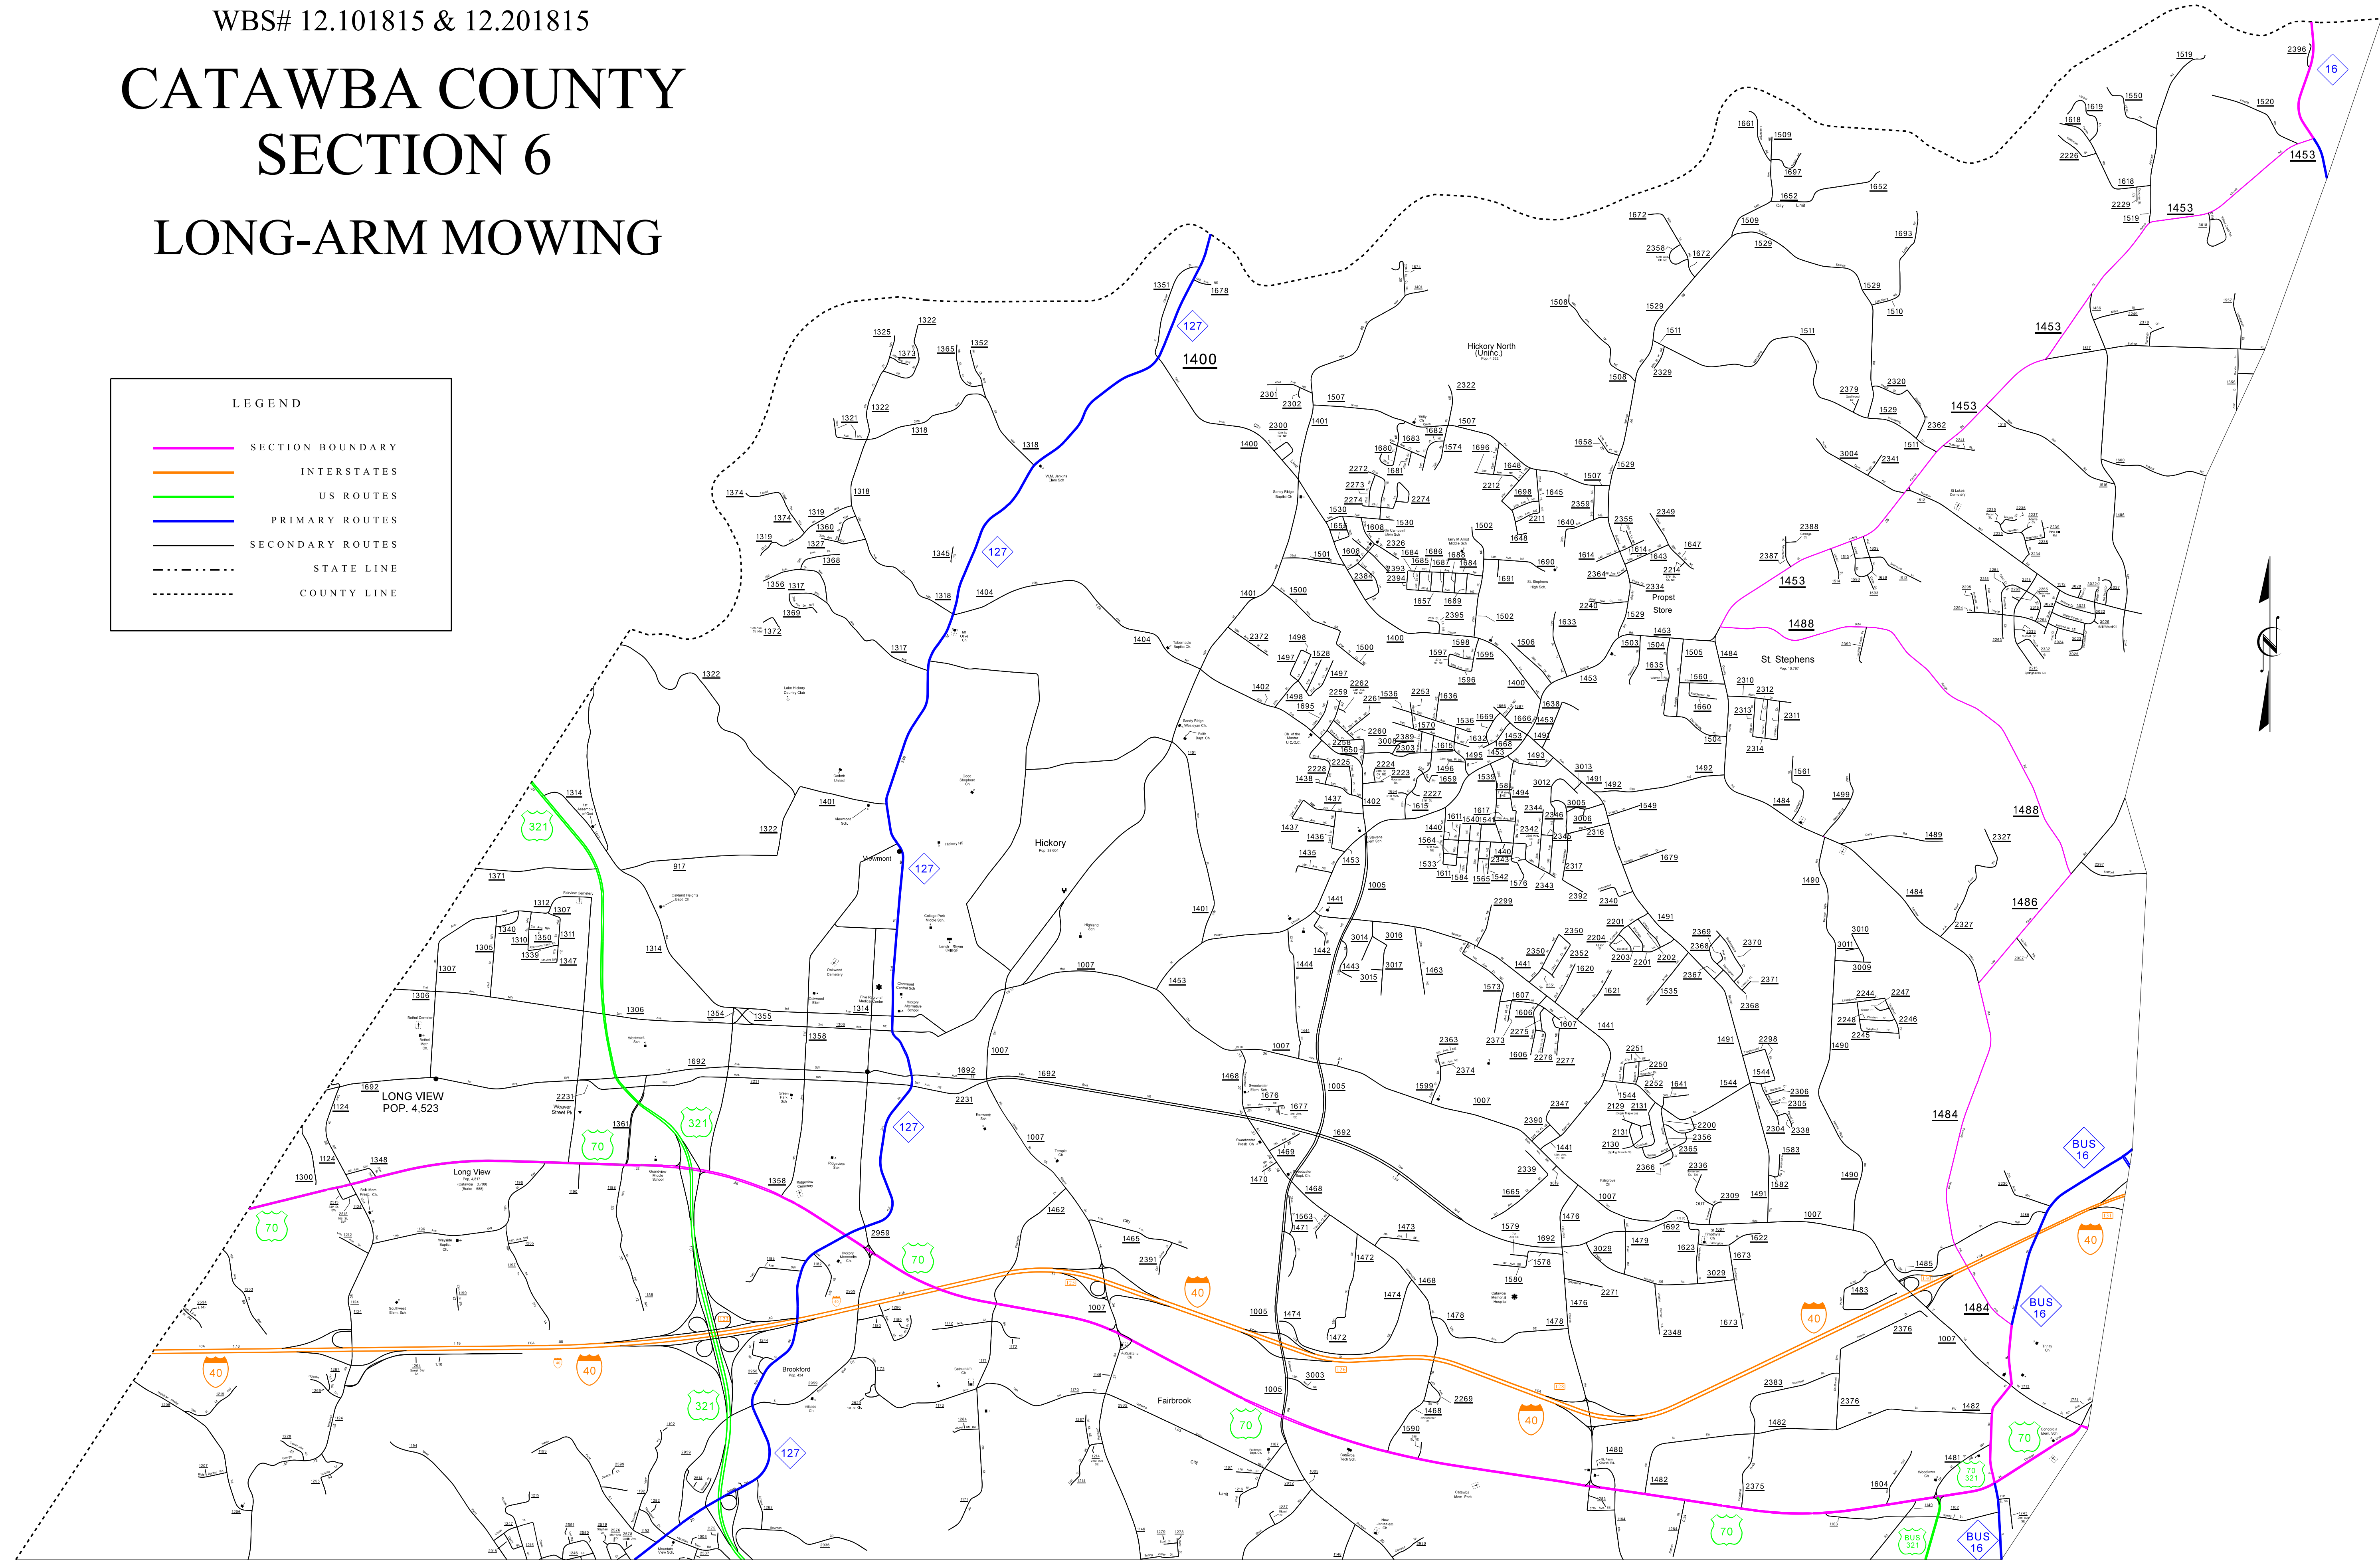

**This file or an individual page
shall not be considered a certified document.**

CATAWBA COUNTY SECTION 1 LONG-ARM MOWING

LEGEND

- SECTION BOUNDARY
- INTERSTATES
- US ROUTES
- PRIMARY ROUTES
- SECONDARY ROUTES
- STATE LINE
- COUNTY LINE

MAP NOT TO SCALE

WBS# 12.101815 & 12.201815

CATAWBA COUNTY SECTION 6 LONG-ARM MOWING

LEGEND

- SECTION BOUNDARY
- INTERSTATES
- US ROUTES
- PRIMARY ROUTES
- SECONDARY ROUTES
- STATE LINE
- COUNTY LINE

MAP NOT TO SCALE