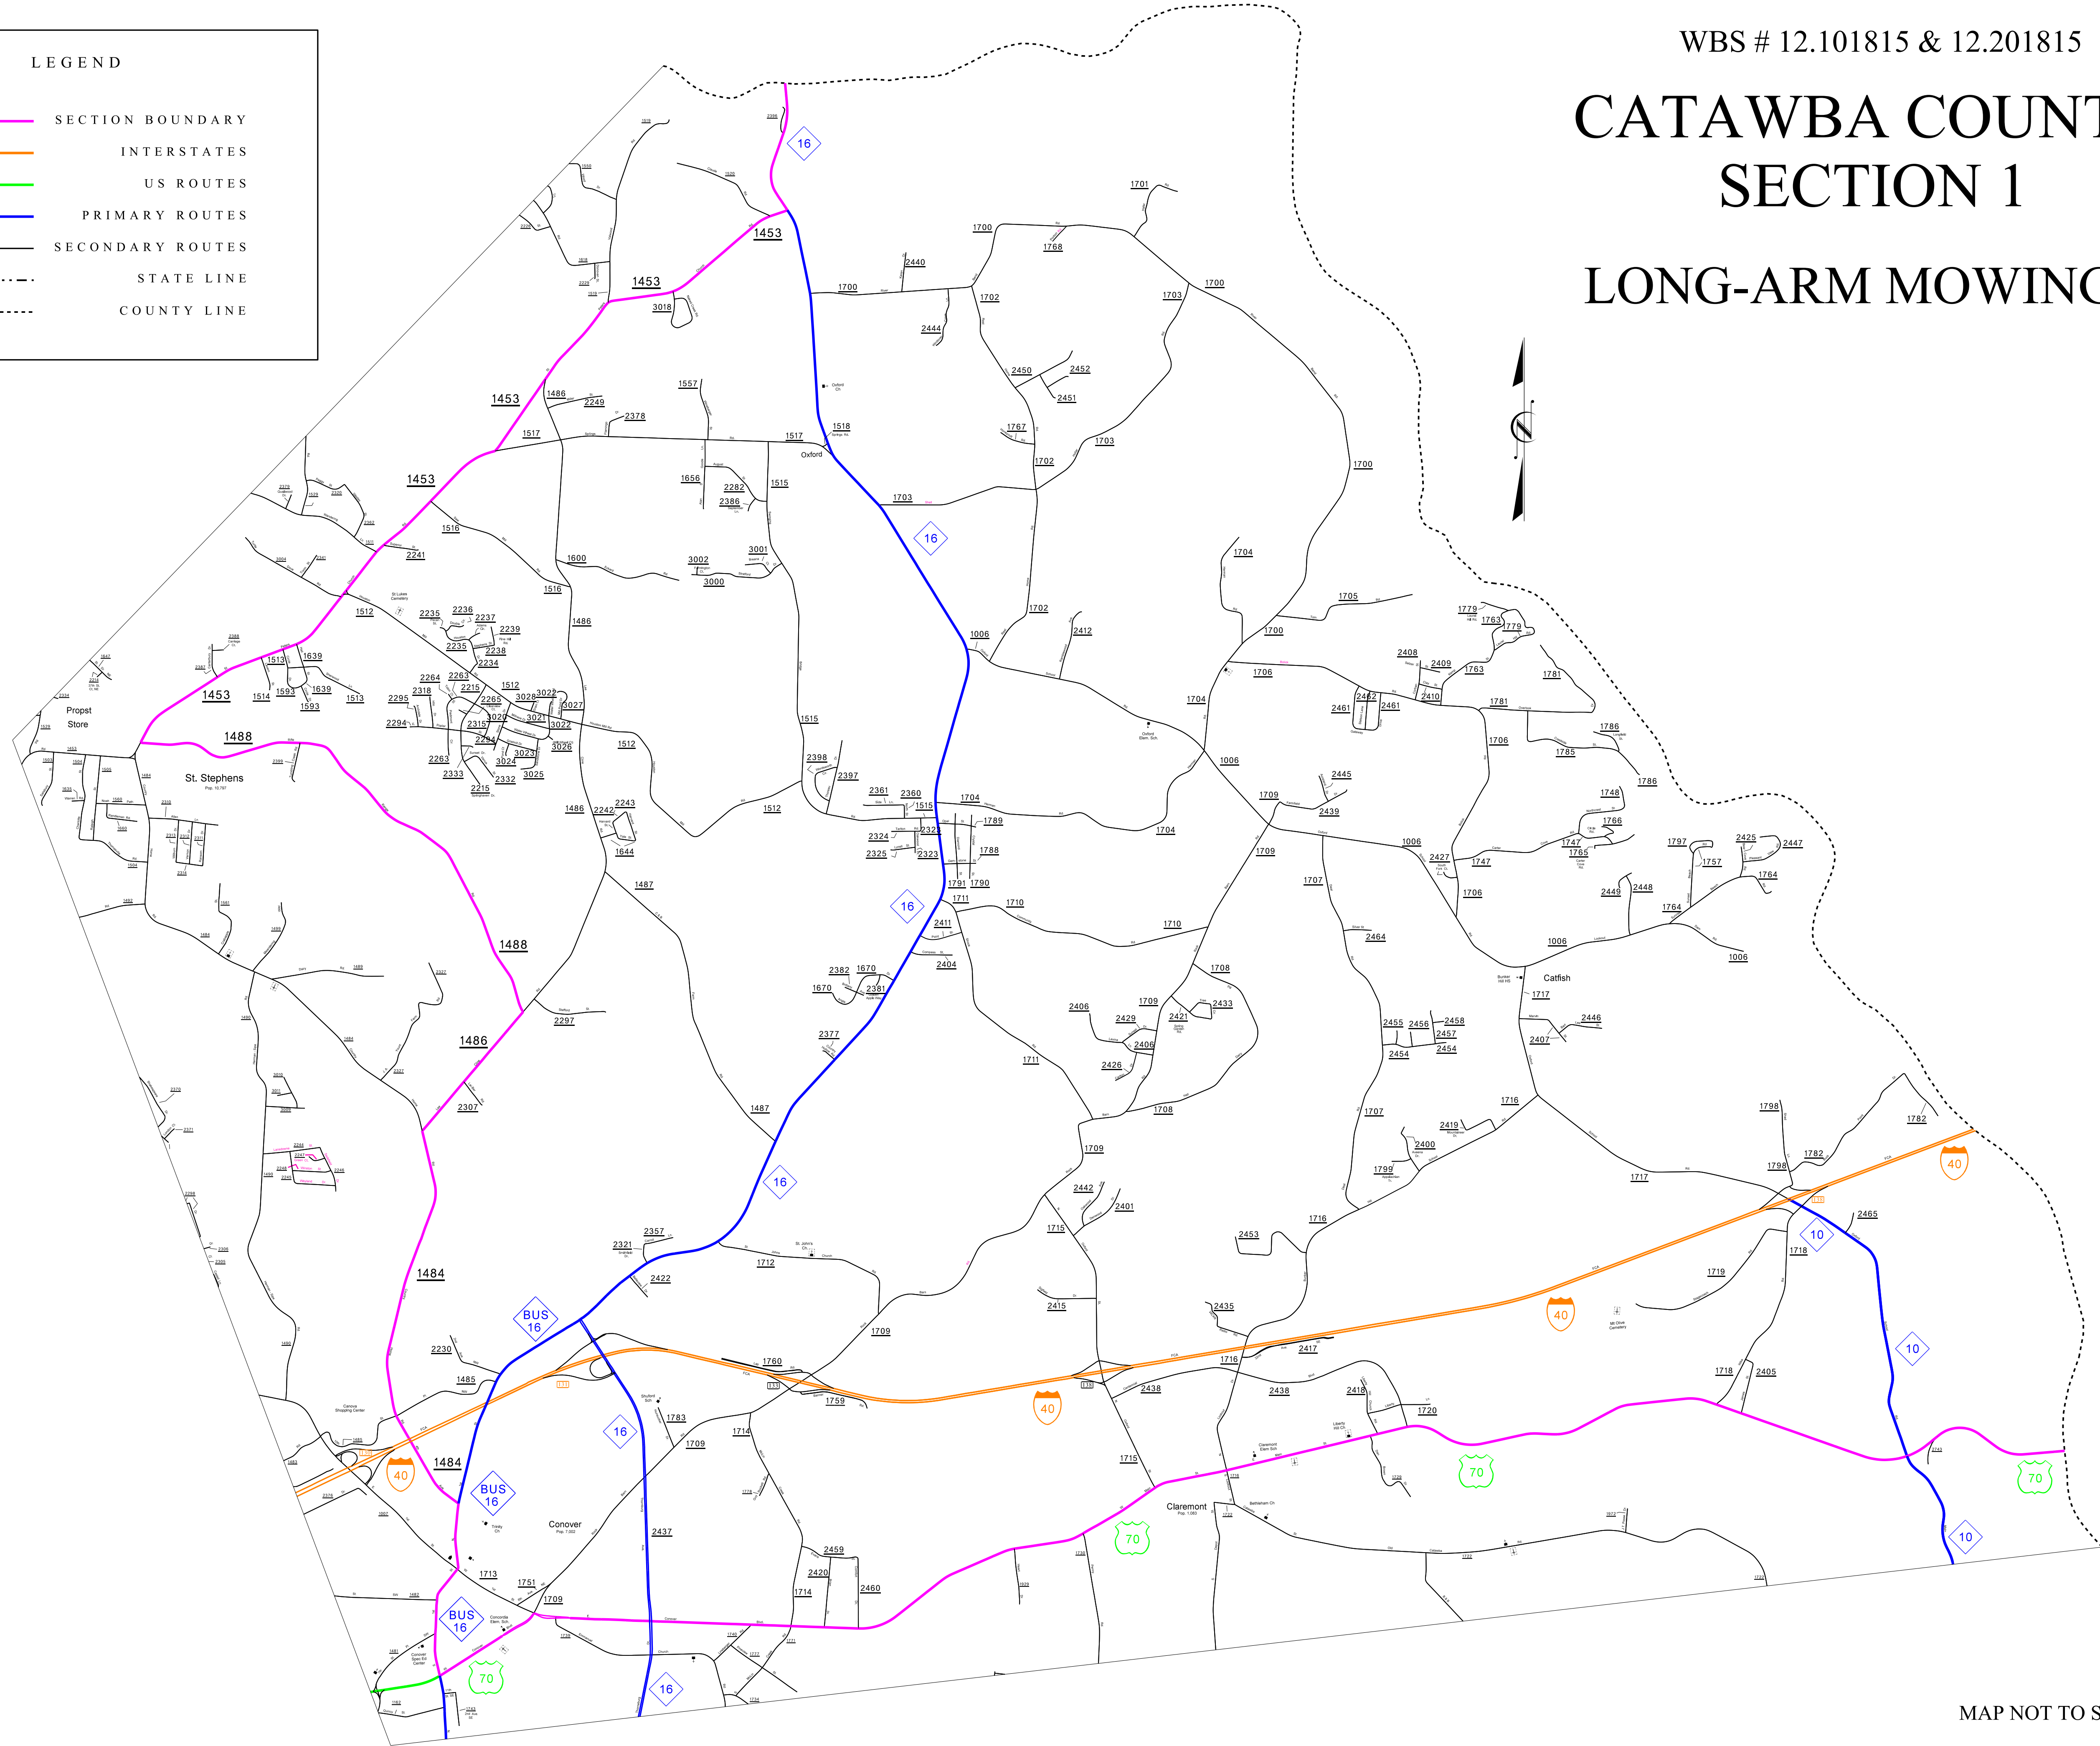

**This file or an individual page
shall not be considered a certified document.**

CATAWBA COUNTY SECTION 1 LONG-ARM MOWING

LEGEND

- SECTION BOUNDARY
- INTERSTATES
- US ROUTES
- PRIMARY ROUTES
- SECONDARY ROUTES
- STATE LINE
- COUNTY LINE

MAP NOT TO SCALE

WBS# 12.101815 & 12.201815

CATAWBA COUNTY SECTION 6 LONG-ARM MOWING

LEGEND

- SECTION BOUNDARY
- INTERSTATES
- US ROUTES
- PRIMARY ROUTES
- SECONDARY ROUTES
- STATE LINE
- COUNTY LINE

MAP NOT TO SCALE