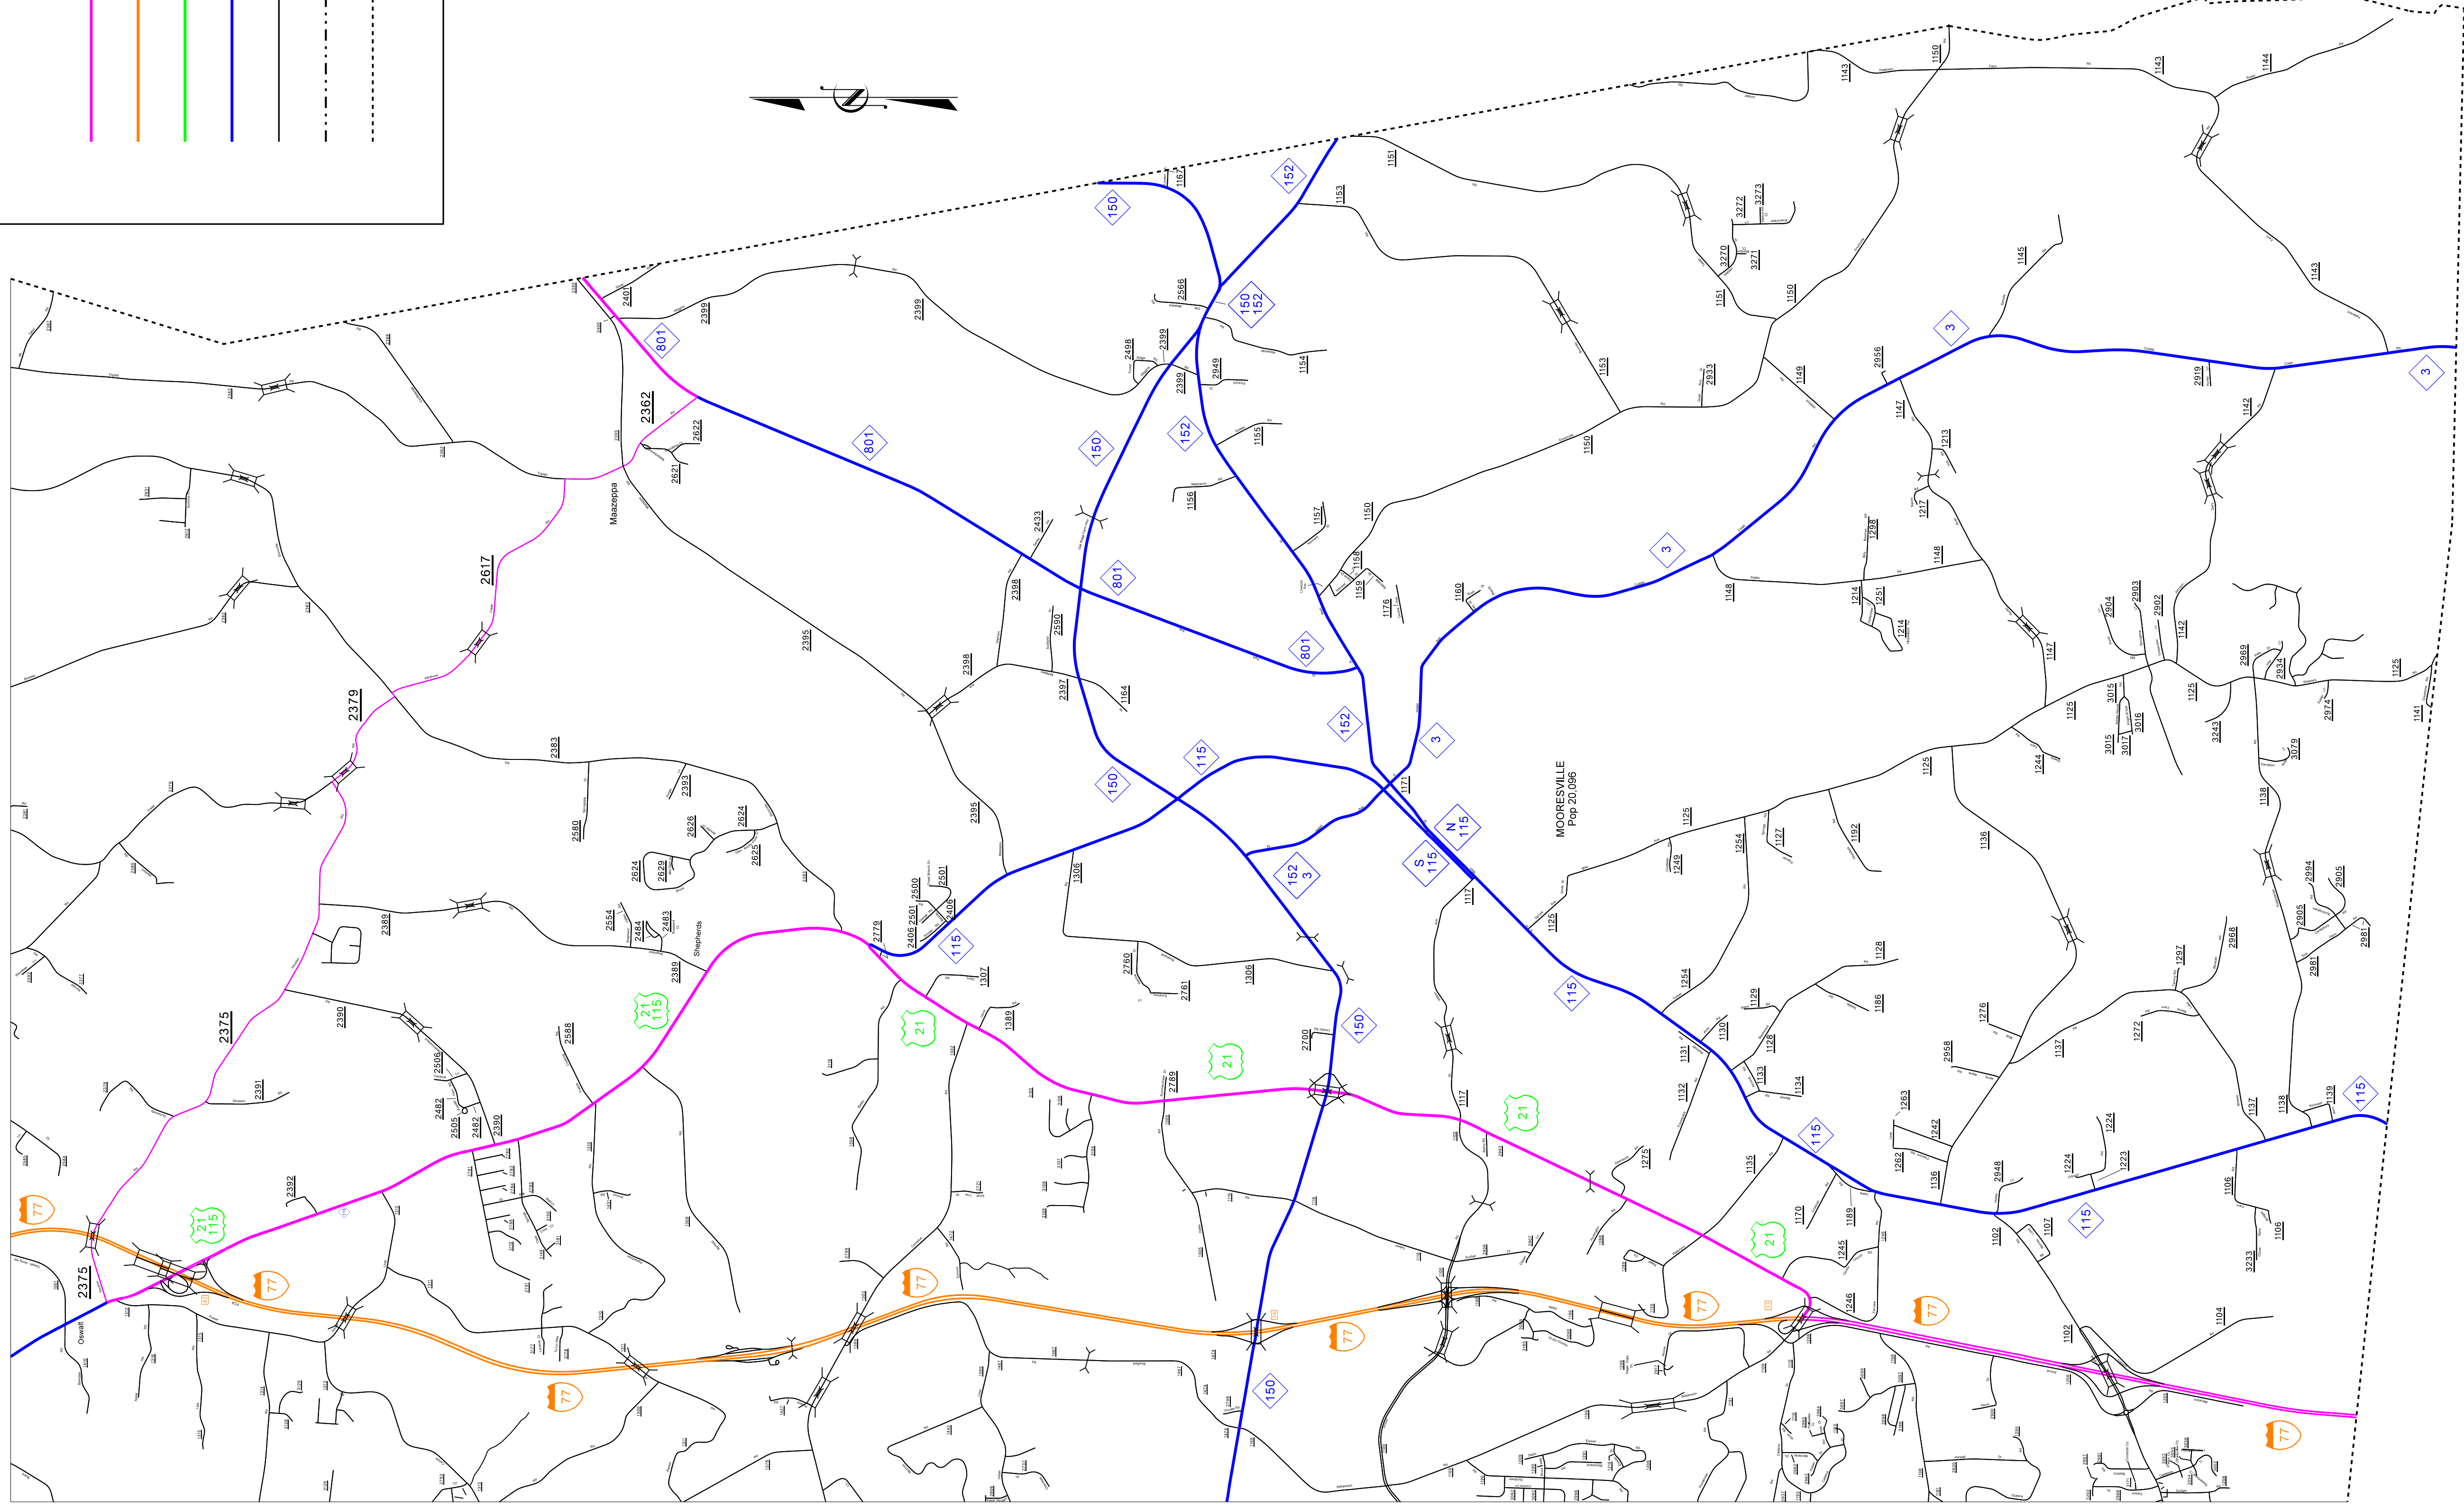

**This file or an individual page
shall not be considered a certified document.**

IREDELL COUNTY SECTION 5 LONG-ARM MOWING

LEGEND

- SECTION BOUNDARY
- INTERSTATES
- US ROUTES
- PRIMARY ROUTES
- SECONDARY ROUTES
- STATE LINE
- COUNTY LINE

MAP NOT TO SCALE