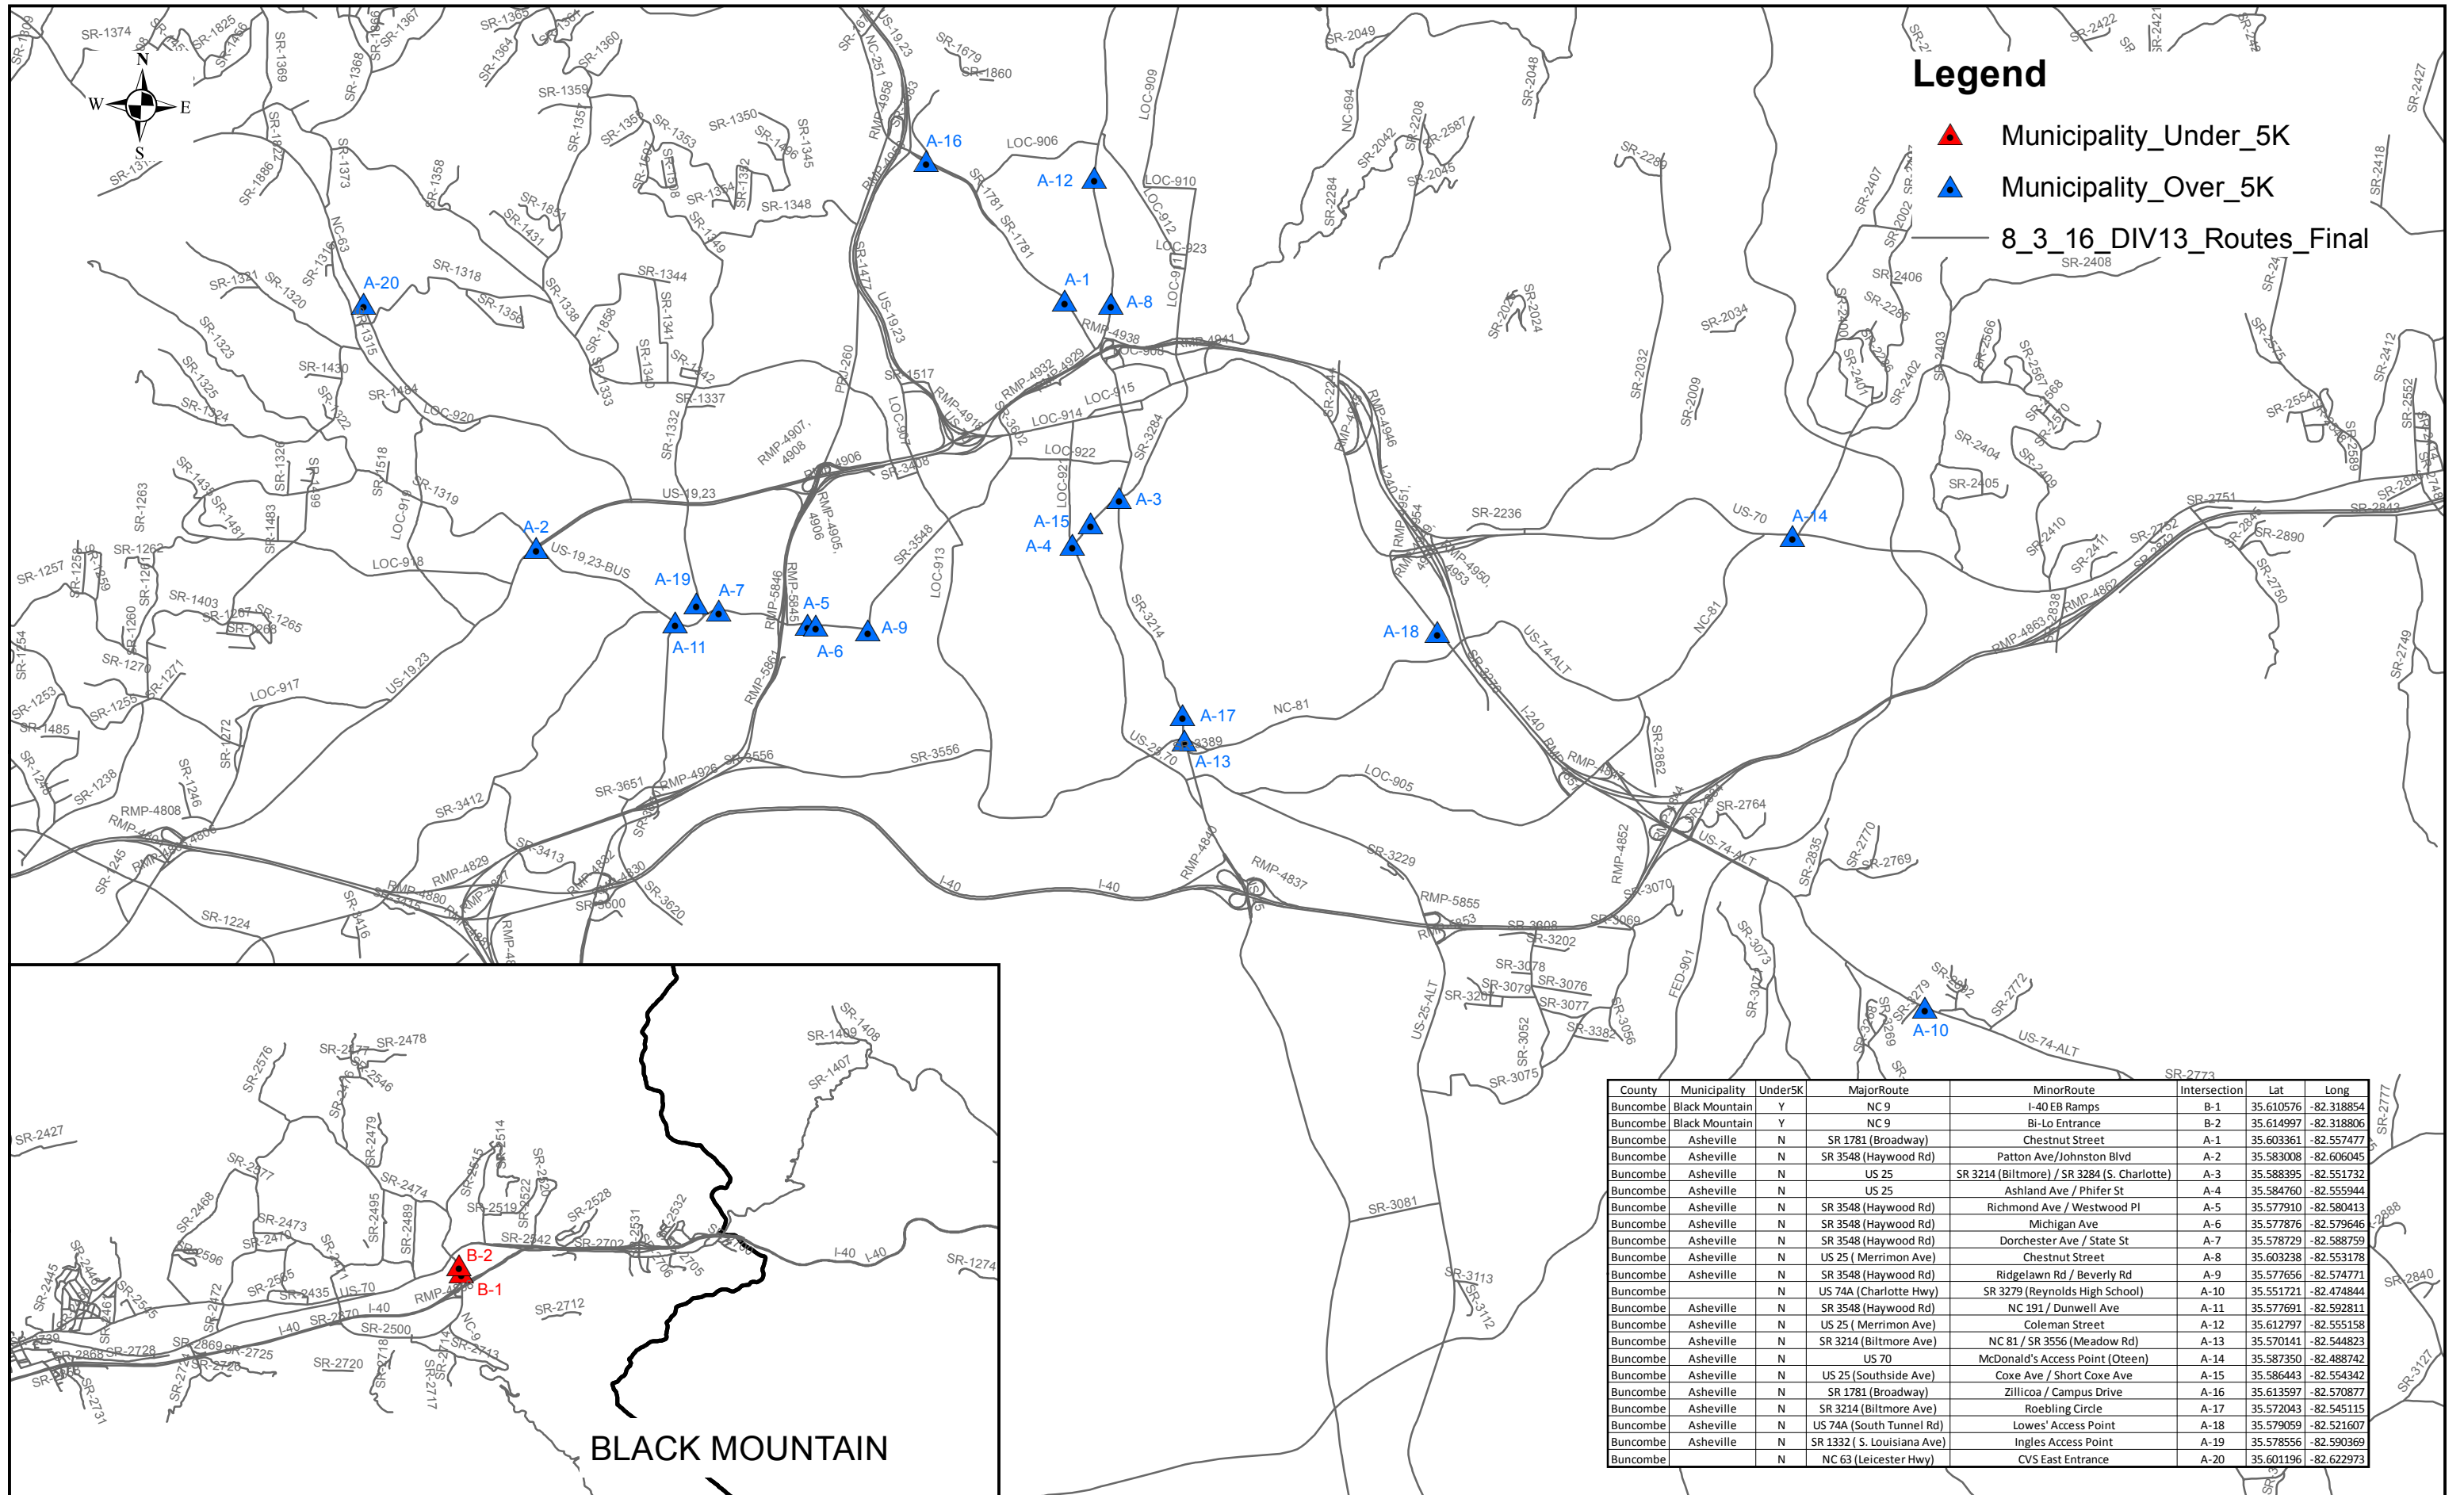

R-5793B Buncombe DM00190