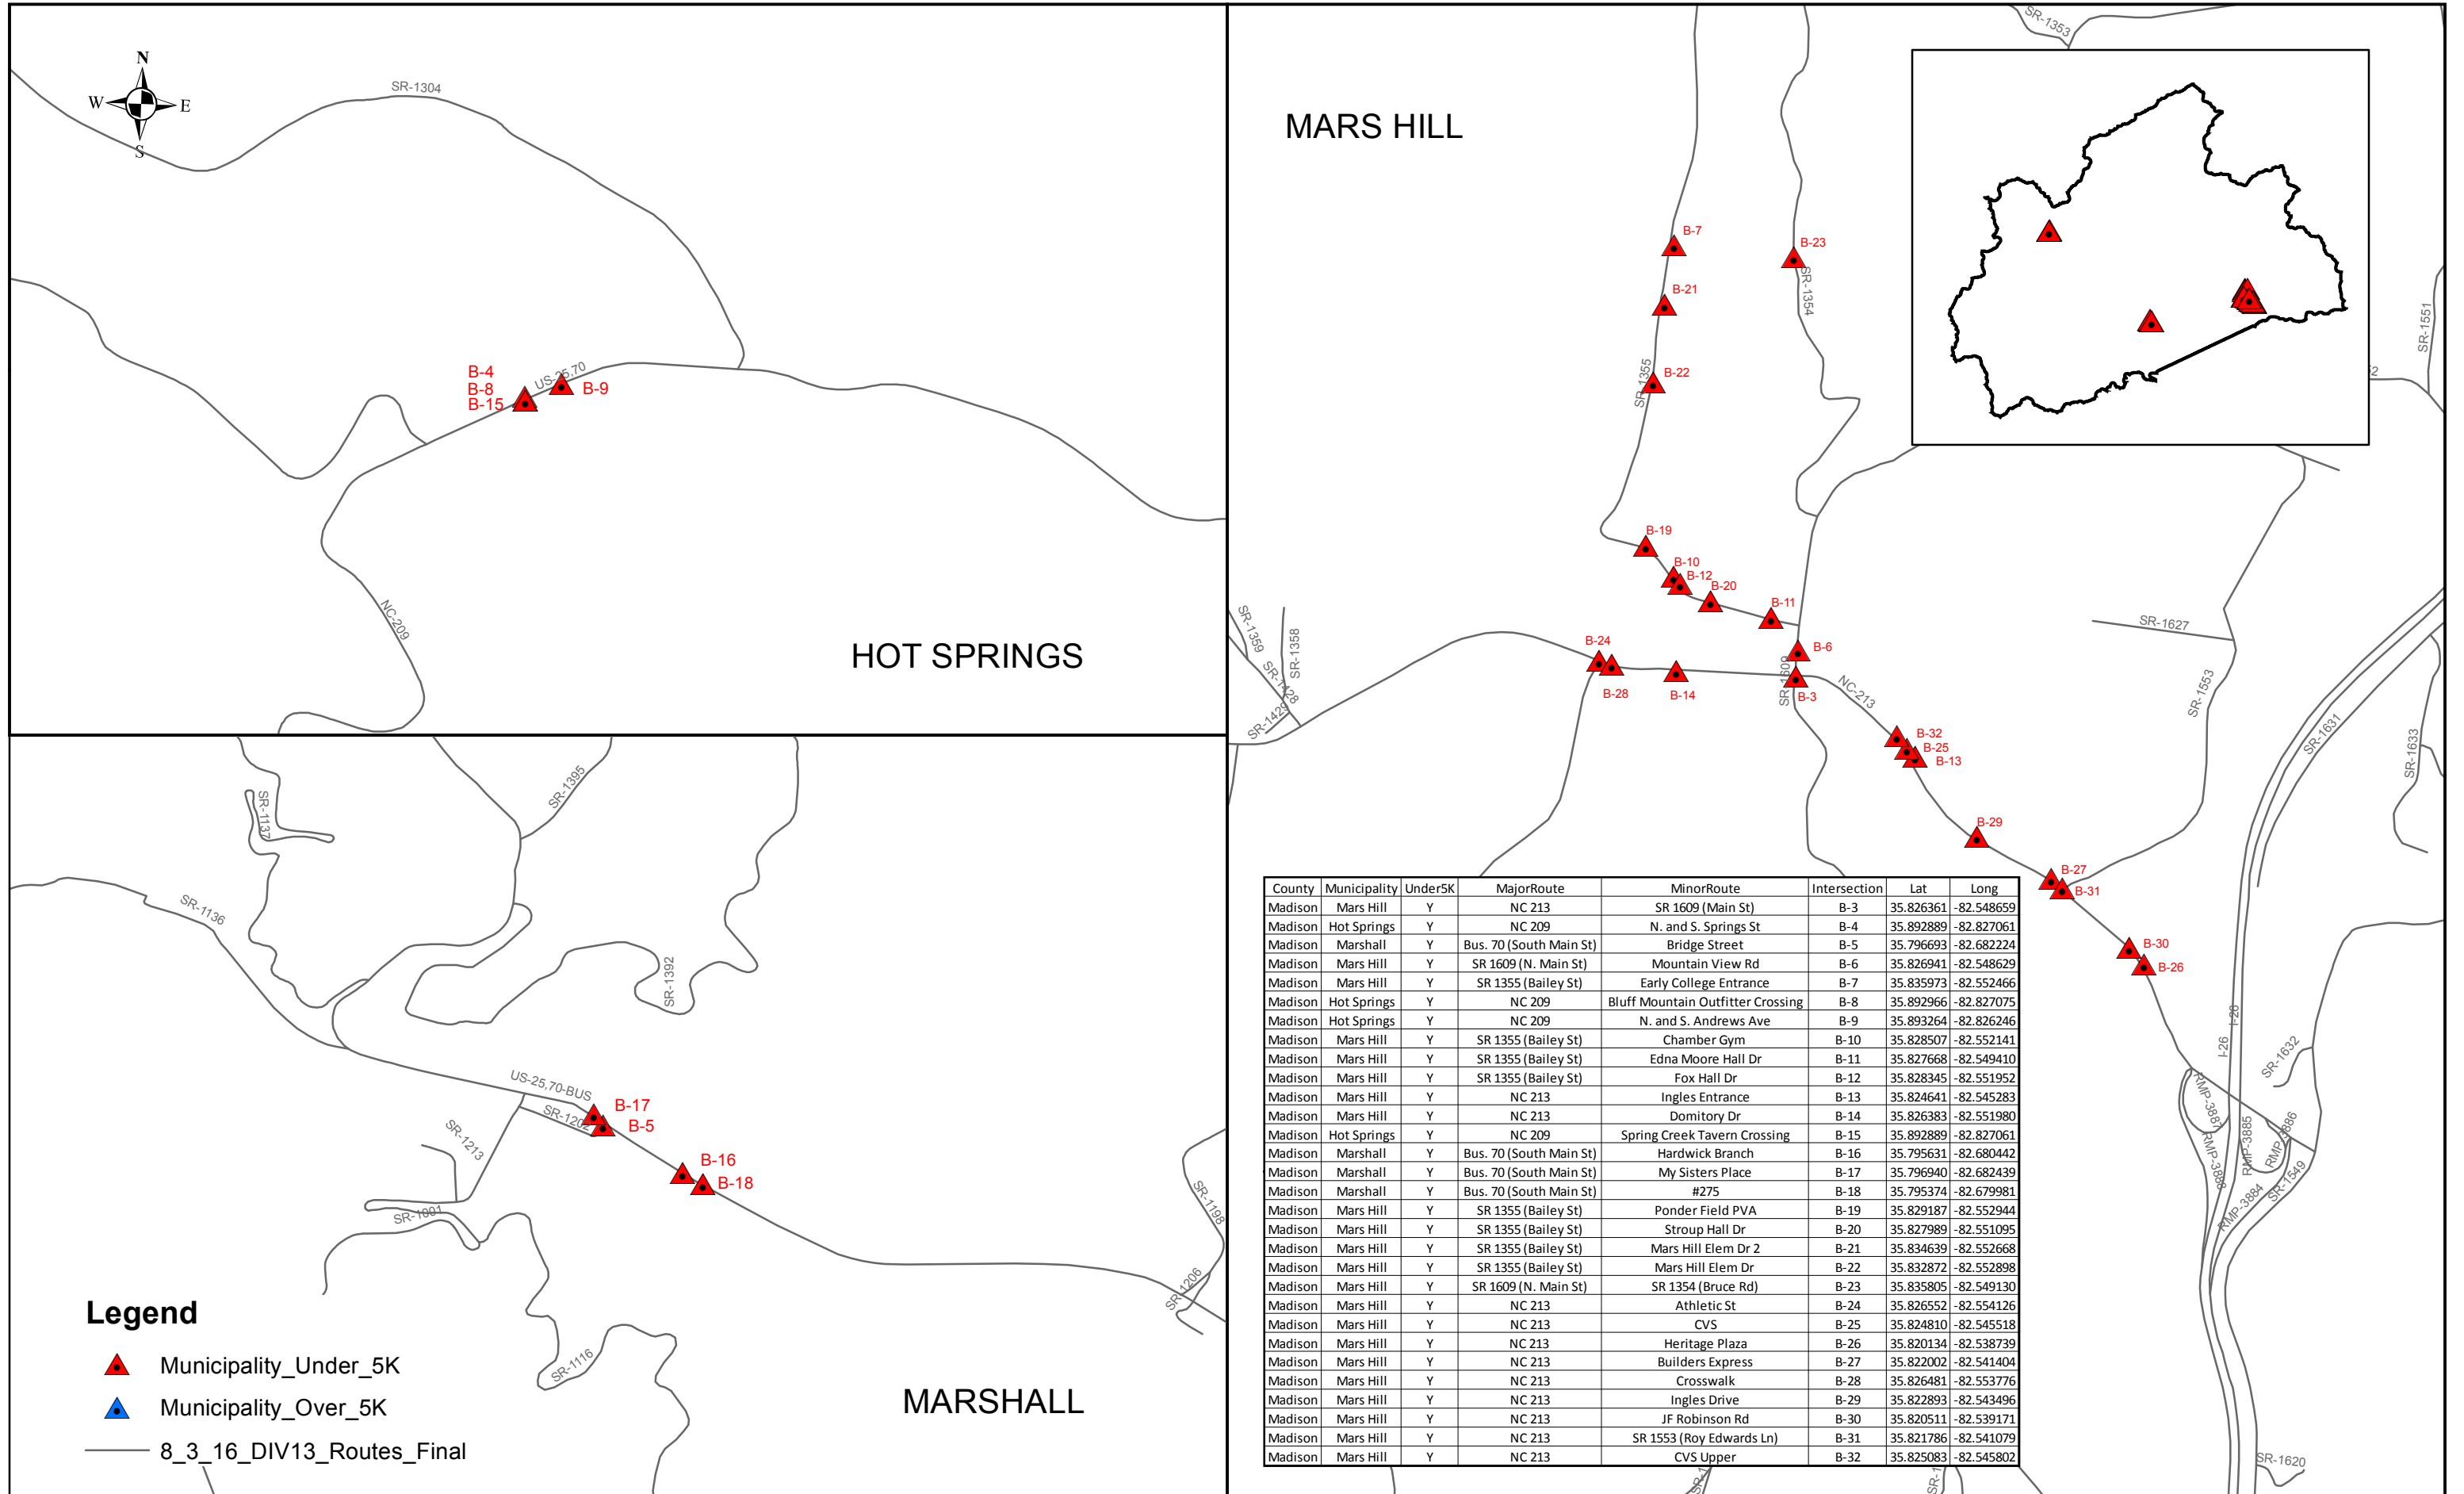

R-5793B Madison DM00190

County	Municipality	Under5K	MajorRoute	MinorRoute	Intersection	Lat	Long
Madison	Mars Hill	Y	NC 213	SR 1609 (Main St)	B-3	35.826361	-82.548659
Madison	Hot Springs	Y	NC 209	N. and S. Springs St	B-4	35.892889	-82.827061
Madison	Marshall	Y	Bus. 70 (South Main St)	Bridge Street	B-5	35.796693	-82.682224
Madison	Mars Hill	Y	SR 1609 (N. Main St)	Mountain View Rd	B-6	35.826941	-82.548629
Madison	Mars Hill	Y	SR 1355 (Bailey St)	Early College Entrance	B-7	35.835973	-82.552466
Madison	Hot Springs	Y	NC 209	Bluff Mountain Outfitter Crossing	B-8	35.892966	-82.827075
Madison	Hot Springs	Y	NC 209	N. and S. Andrews Ave	B-9	35.893264	-82.826246
Madison	Mars Hill	Y	SR 1355 (Bailey St)	Chamber Gym	B-10	35.828507	-82.552141
Madison	Mars Hill	Y	SR 1355 (Bailey St)	Edna Moore Hall Dr	B-11	35.827668	-82.549410
Madison	Mars Hill	Y	SR 1355 (Bailey St)	Fox Hall Dr	B-12	35.828345	-82.551952
Madison	Mars Hill	Y	NC 213	Ingles Entrance	B-13	35.824641	-82.545283
Madison	Mars Hill	Y	NC 213	Domitory Dr	B-14	35.826383	-82.551980
Madison	Hot Springs	Y	NC 209	Spring Creek Tavern Crossing	B-15	35.892889	-82.827061
Madison	Marshall	Y	Bus. 70 (South Main St)	Hardwick Branch	B-16	35.795631	-82.680442
Madison	Marshall	Y	Bus. 70 (South Main St)	My Sisters Place	B-17	35.796940	-82.682439
Madison	Marshall	Y	Bus. 70 (South Main St)	#275	B-18	35.795374	-82.679981
Madison	Mars Hill	Y	SR 1355 (Bailey St)	Ponder Field PVA	B-19	35.829187	-82.552944
Madison	Mars Hill	Y	SR 1355 (Bailey St)	Stroup Hall Dr	B-20	35.827989	-82.551095
Madison	Mars Hill	Y	SR 1355 (Bailey St)	Mars Hill Elem Dr 2	B-21	35.834639	-82.552668
Madison	Mars Hill	Y	SR 1355 (Bailey St)	Mars Hill Elem Dr	B-22	35.832872	-82.552898
Madison	Mars Hill	Y	SR 1609 (N. Main St)	SR 1354 (Bruce Rd)	B-23	35.835805	-82.549130
Madison	Mars Hill	Y	NC 213	Athletic St	B-24	35.826552	-82.554126
Madison	Mars Hill	Y	NC 213	CVS	B-25	35.824810	-82.545518
Madison	Mars Hill	Y	NC 213	Heritage Plaza	B-26	35.820134	-82.538739
Madison	Mars Hill	Y	NC 213	Builders Express	B-27	35.822002	-82.541404
Madison	Mars Hill	Y	NC 213	Crosswalk	B-28	35.826481	-82.553776
Madison	Mars Hill	Y	NC 213	Ingles Drive	B-29	35.822893	-82.543496
Madison	Mars Hill	Y	NC 213	JF Robinson Rd	B-30	35.820511	-82.539171
Madison	Mars Hill	Y	NC 213	SR 1553 (Roy Edwards Ln)	B-31	35.821786	-82.541079
Madison	Mars Hill	Y	NC 213	CVS Upper	B-32	35.825083	-82.545802