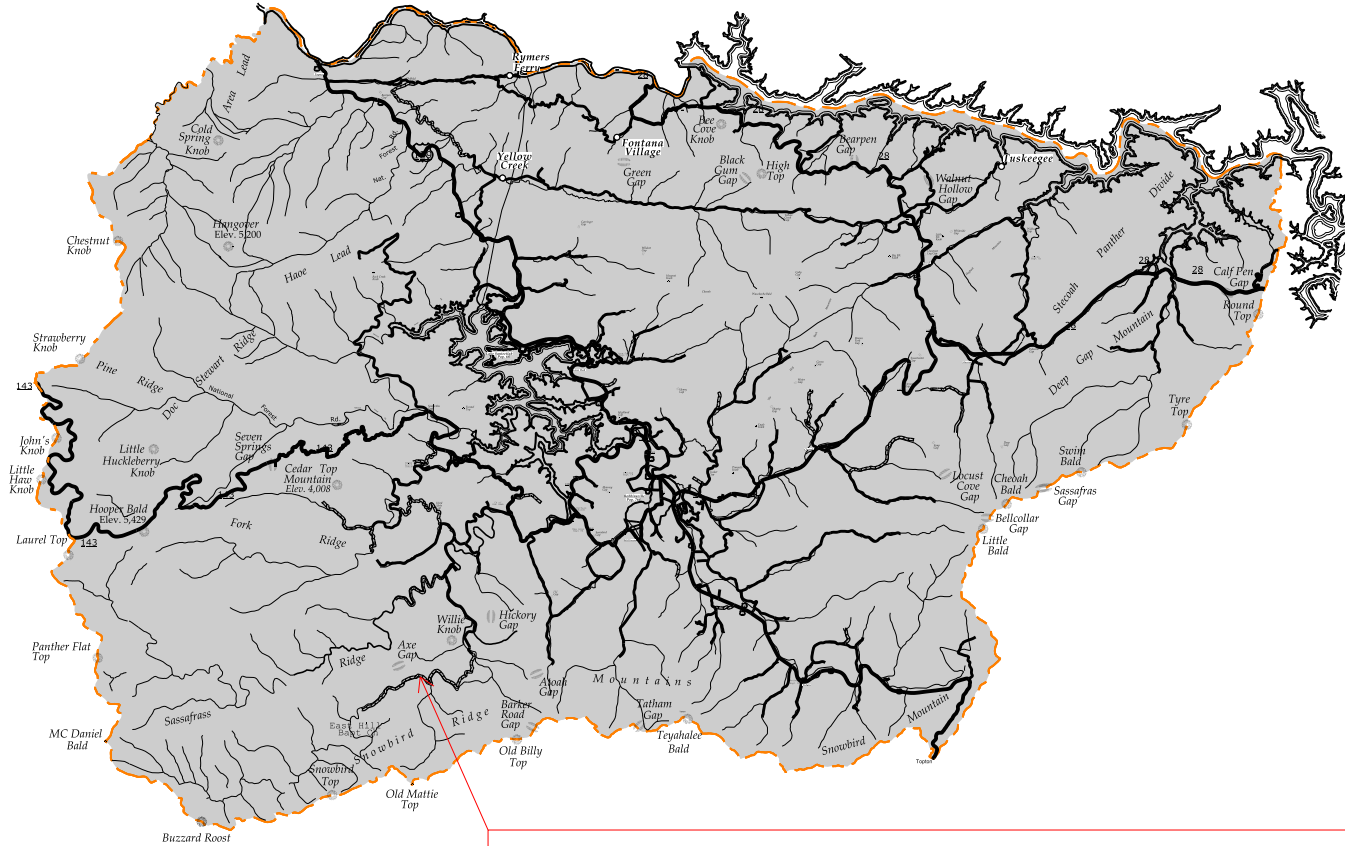

2013 GRAHAM COUNTY LITTLE SNOWBIRD SLIDE

Approximate Location of Slide