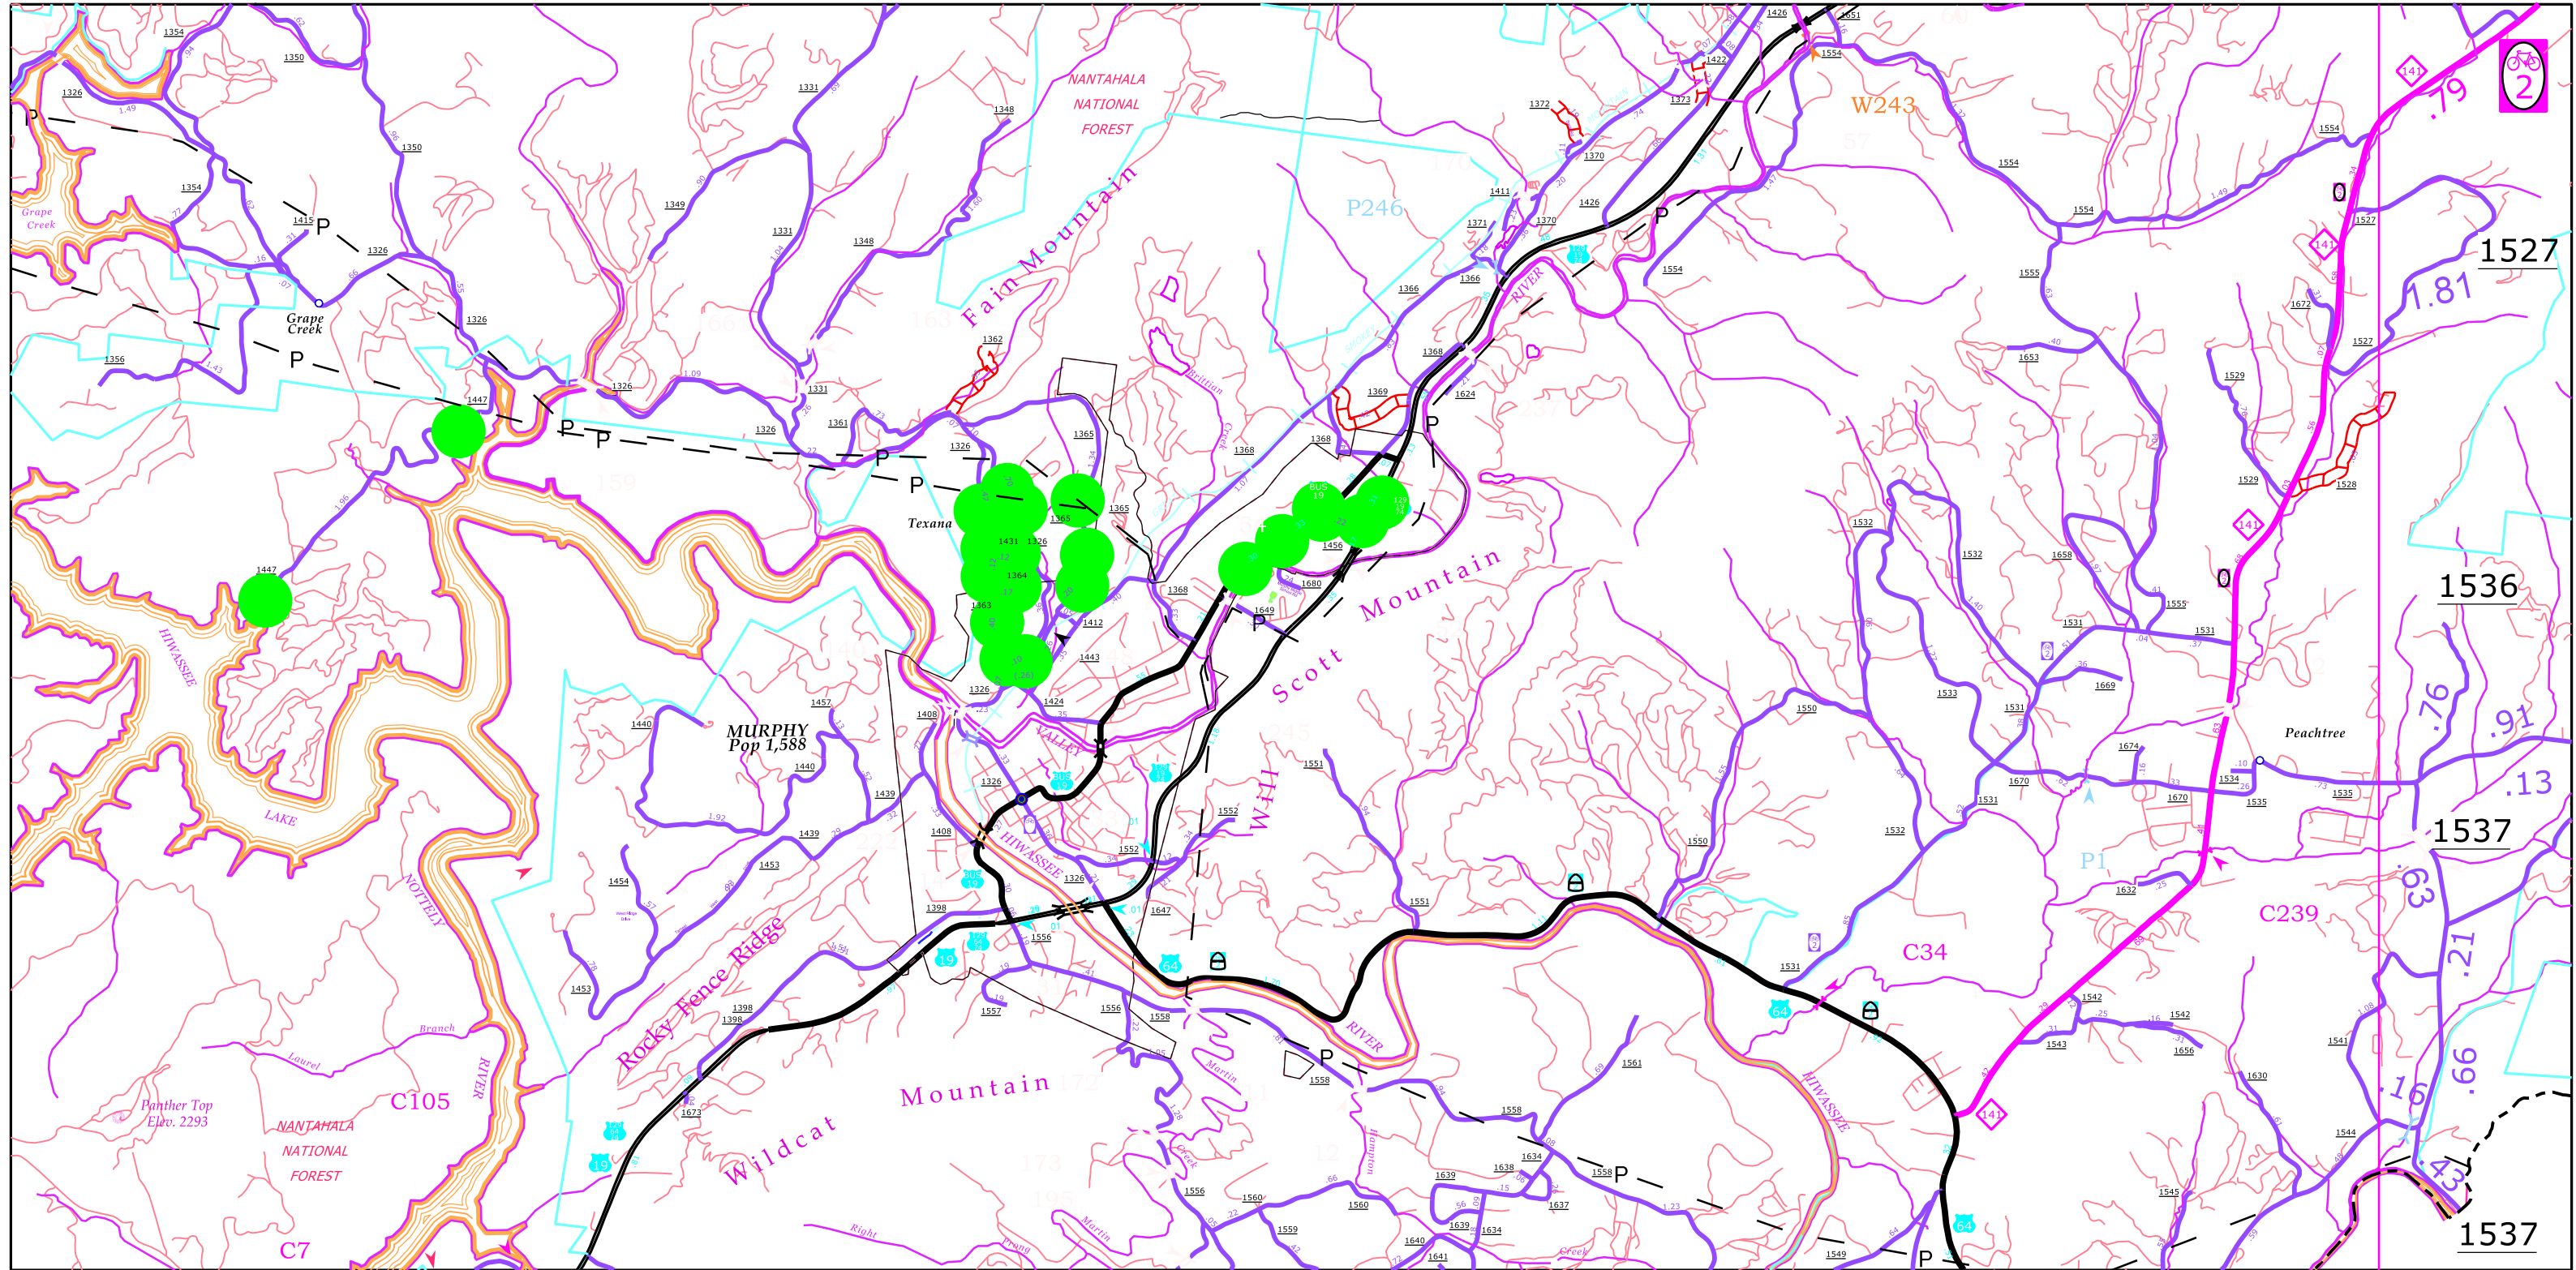

2012 Tornado Damage Assessment Hiwassee Dam Area

● - Damage Sites

2012 Tornado Damage Assessment Murphy Area

● – Damage Sites

2012 Tornado Damage Assessment Peachtree Area

● - Damage Sites