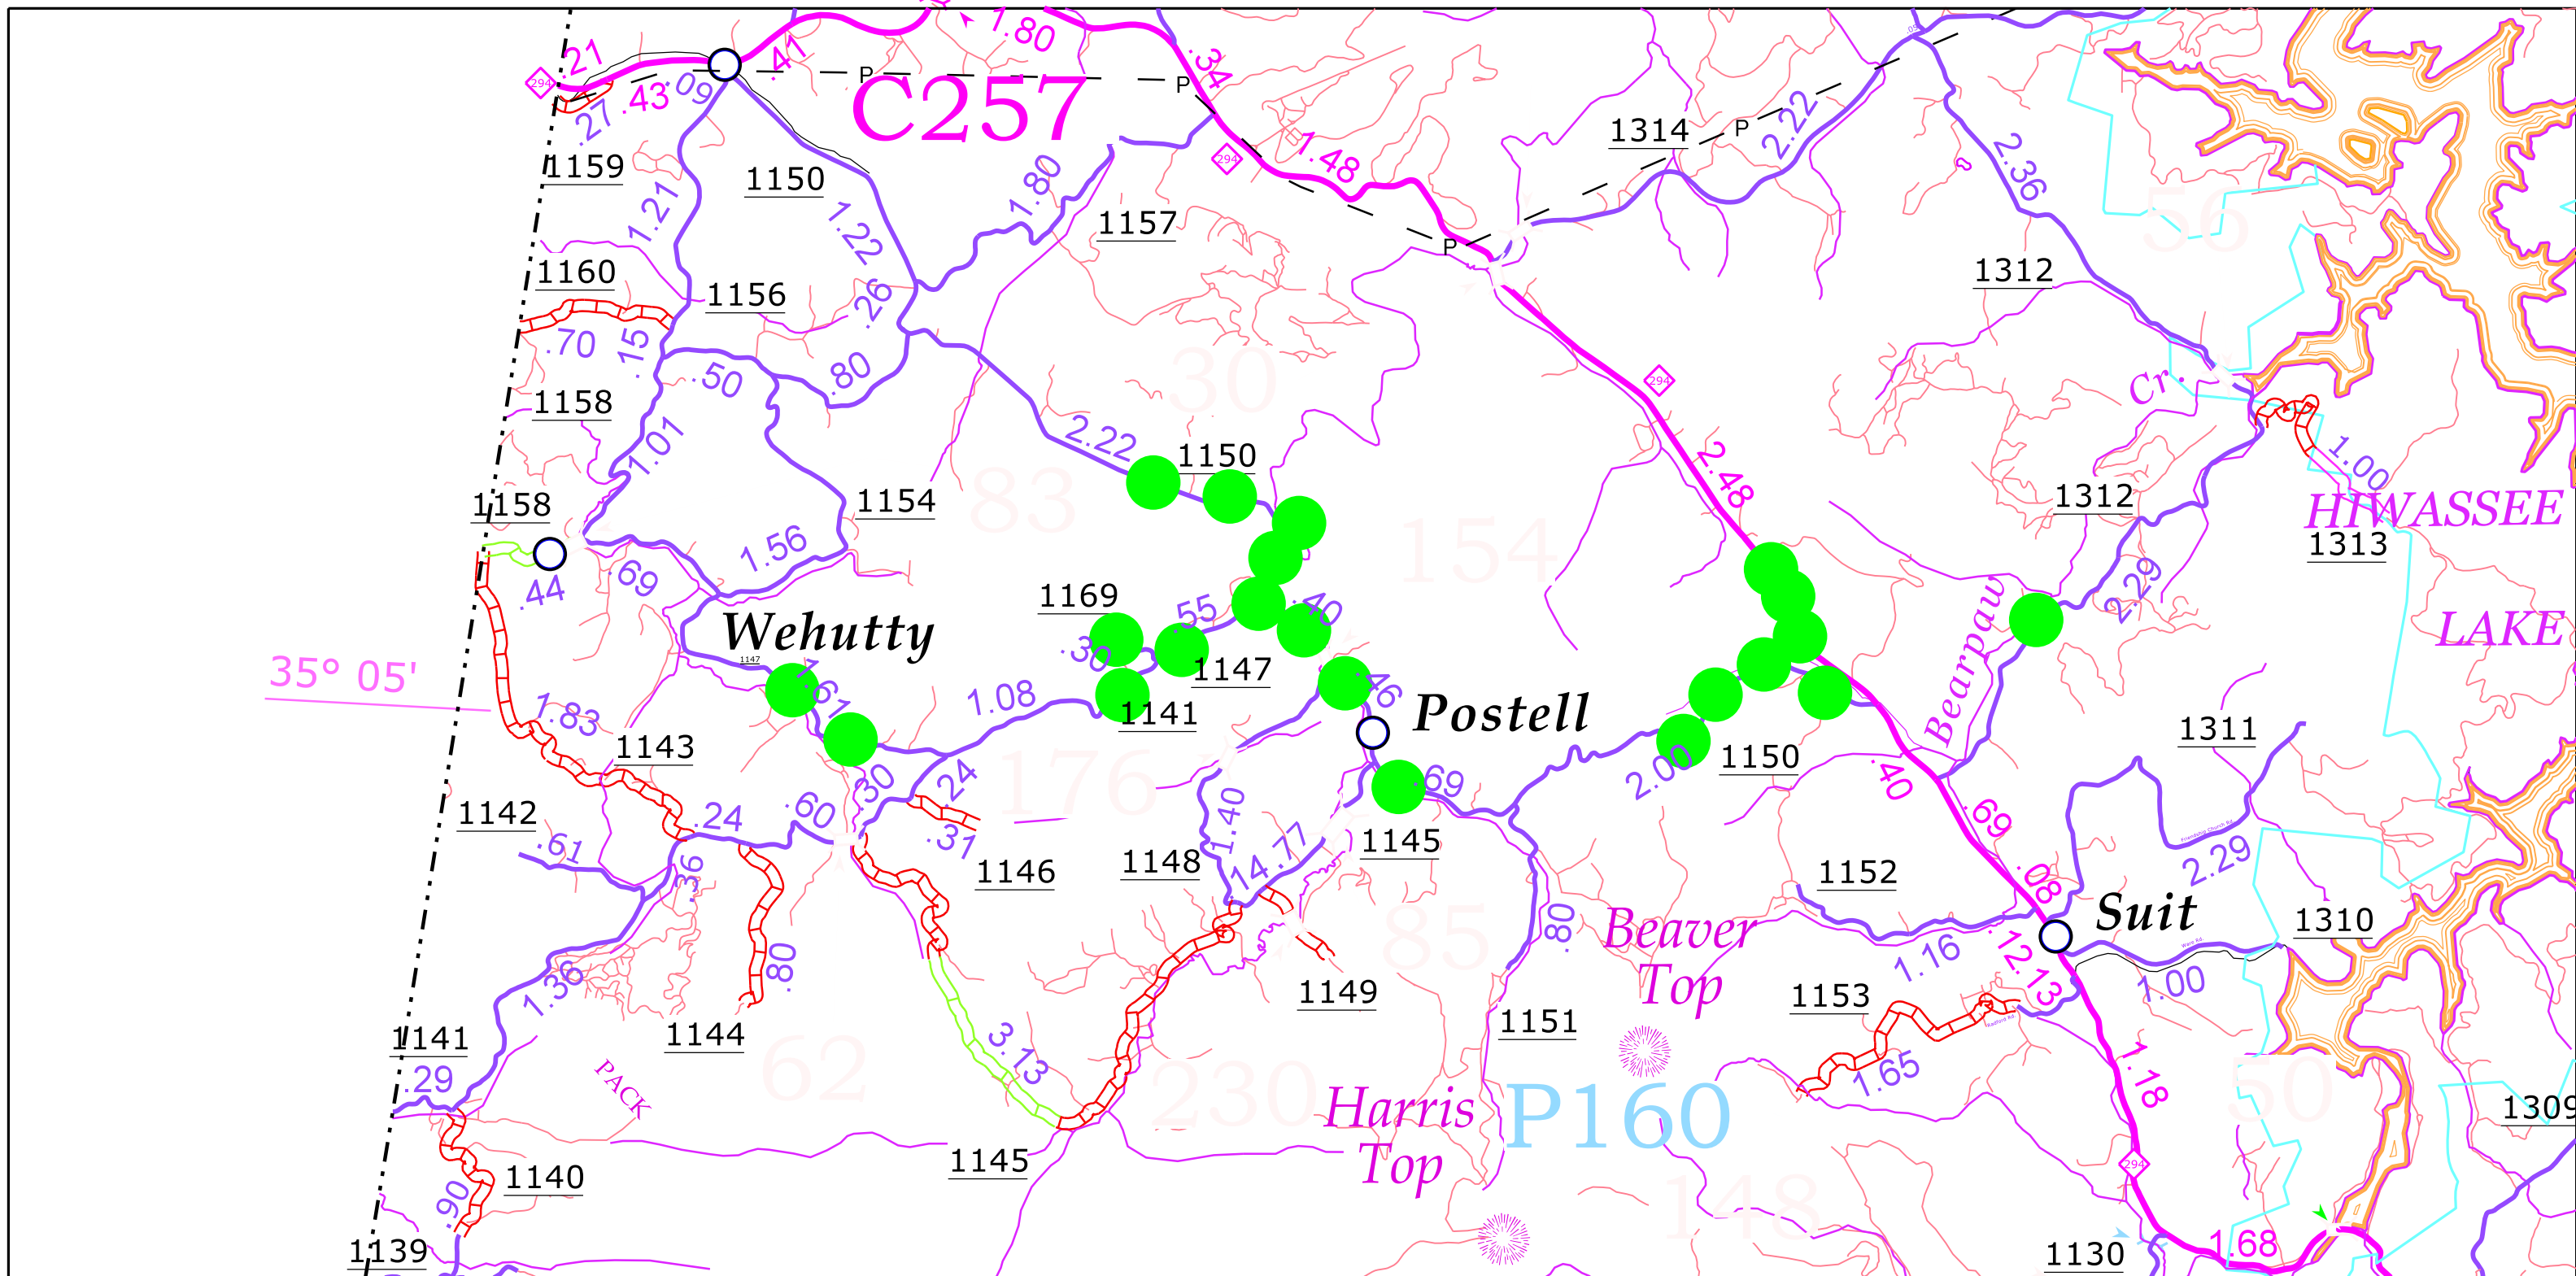

2012 Tornado Damage Assessment Hiwassee Dam Area

● - Damage Sites

2012 Tornado Damage Assessment Murphy Area

● – Damage Sites

2012 Tornado Damage Assessment Peachtree Area

● - Damage Sites