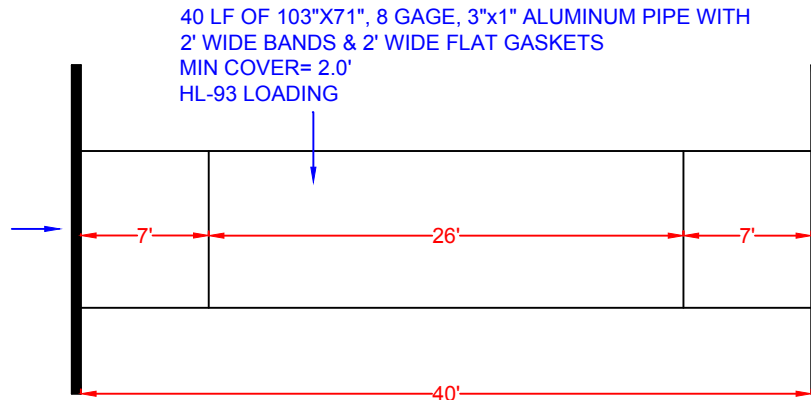

**END VIEW- INLET & OUTLET HEADWALL**

**PLAN VIEW**

DESCRIPTION

NCDOT- GREEN CO  
 SR1304 RAILROAD ST. EXT  
 WALSTONBURG, NC

DATE:  
 FEB 8, 2018

SHEET

NOT TO SCALE