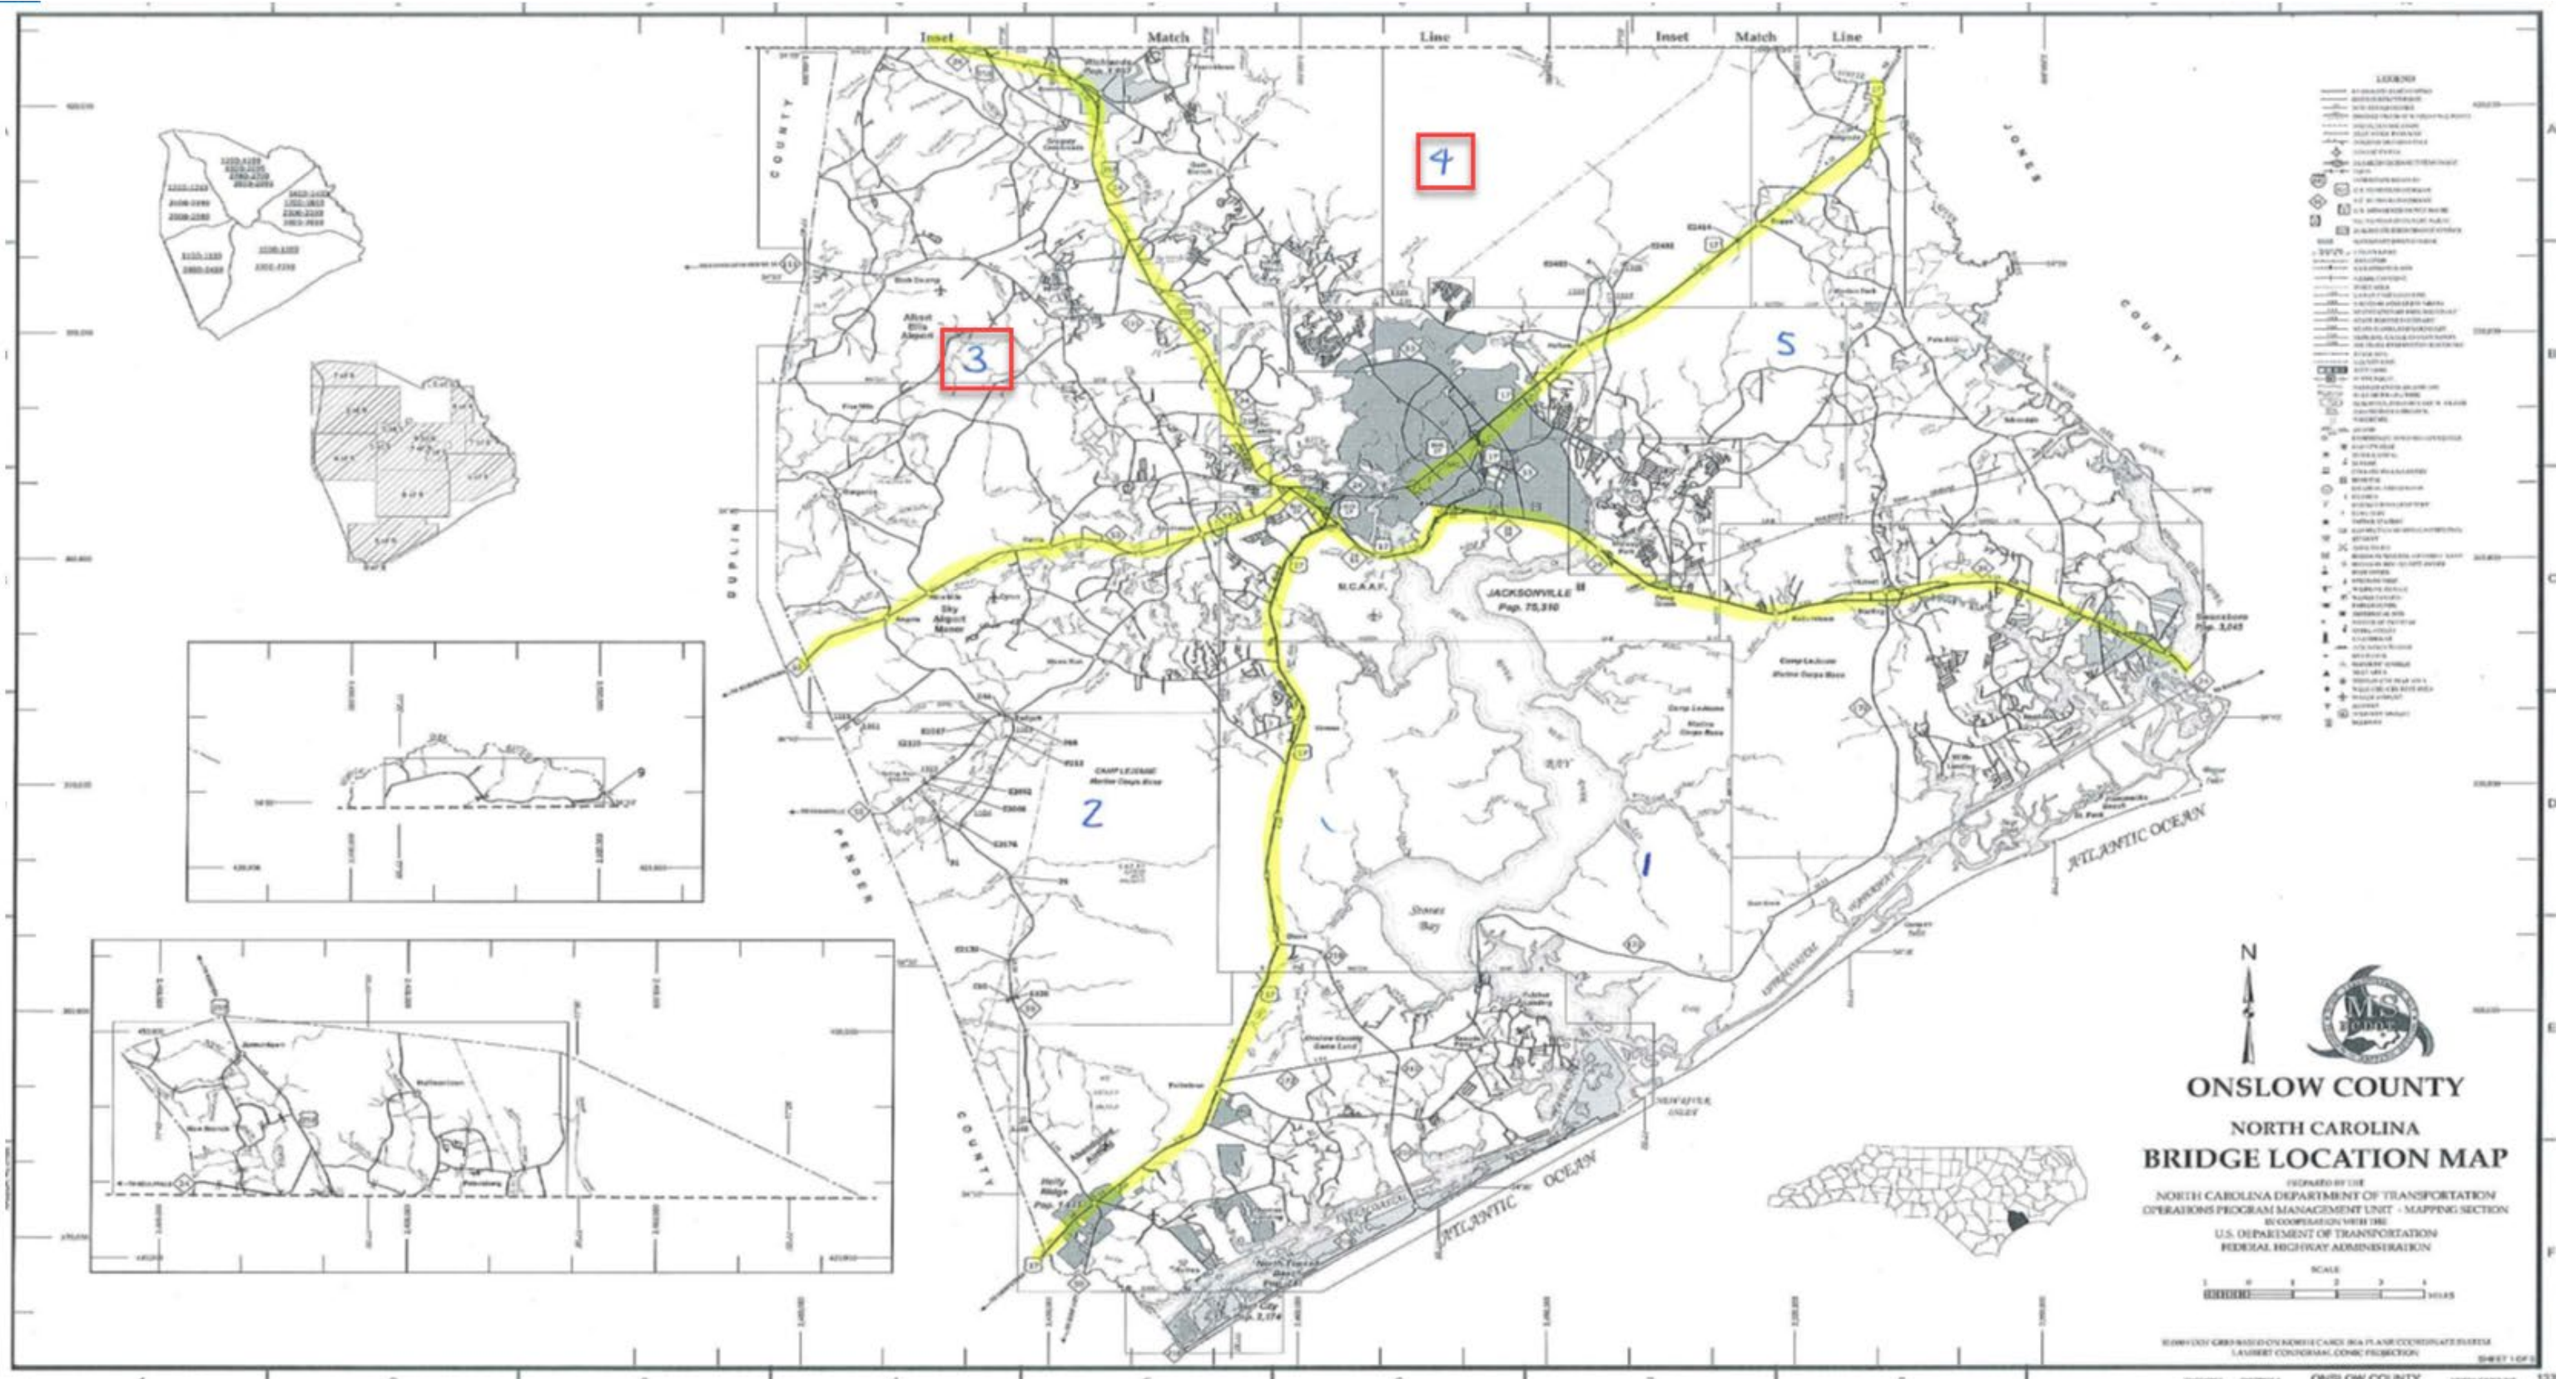

# D3POC0133 - Onslow Mowing Location Map

**ONSLOW COUNTY**  
**NORTH CAROLINA**  
**BRIDGE LOCATION MAP**  
PREPARED BY THE  
NORTH CAROLINA DEPARTMENT OF TRANSPORTATION  
OPERATIONS PROGRAM MANAGEMENT UNIT - MAPPING SECTION  
IN COOPERATION WITH THE  
U.S. DEPARTMENT OF TRANSPORTATION  
FEDERAL HIGHWAY ADMINISTRATION  
SCALE  
0 1 2 3 4  
MILES