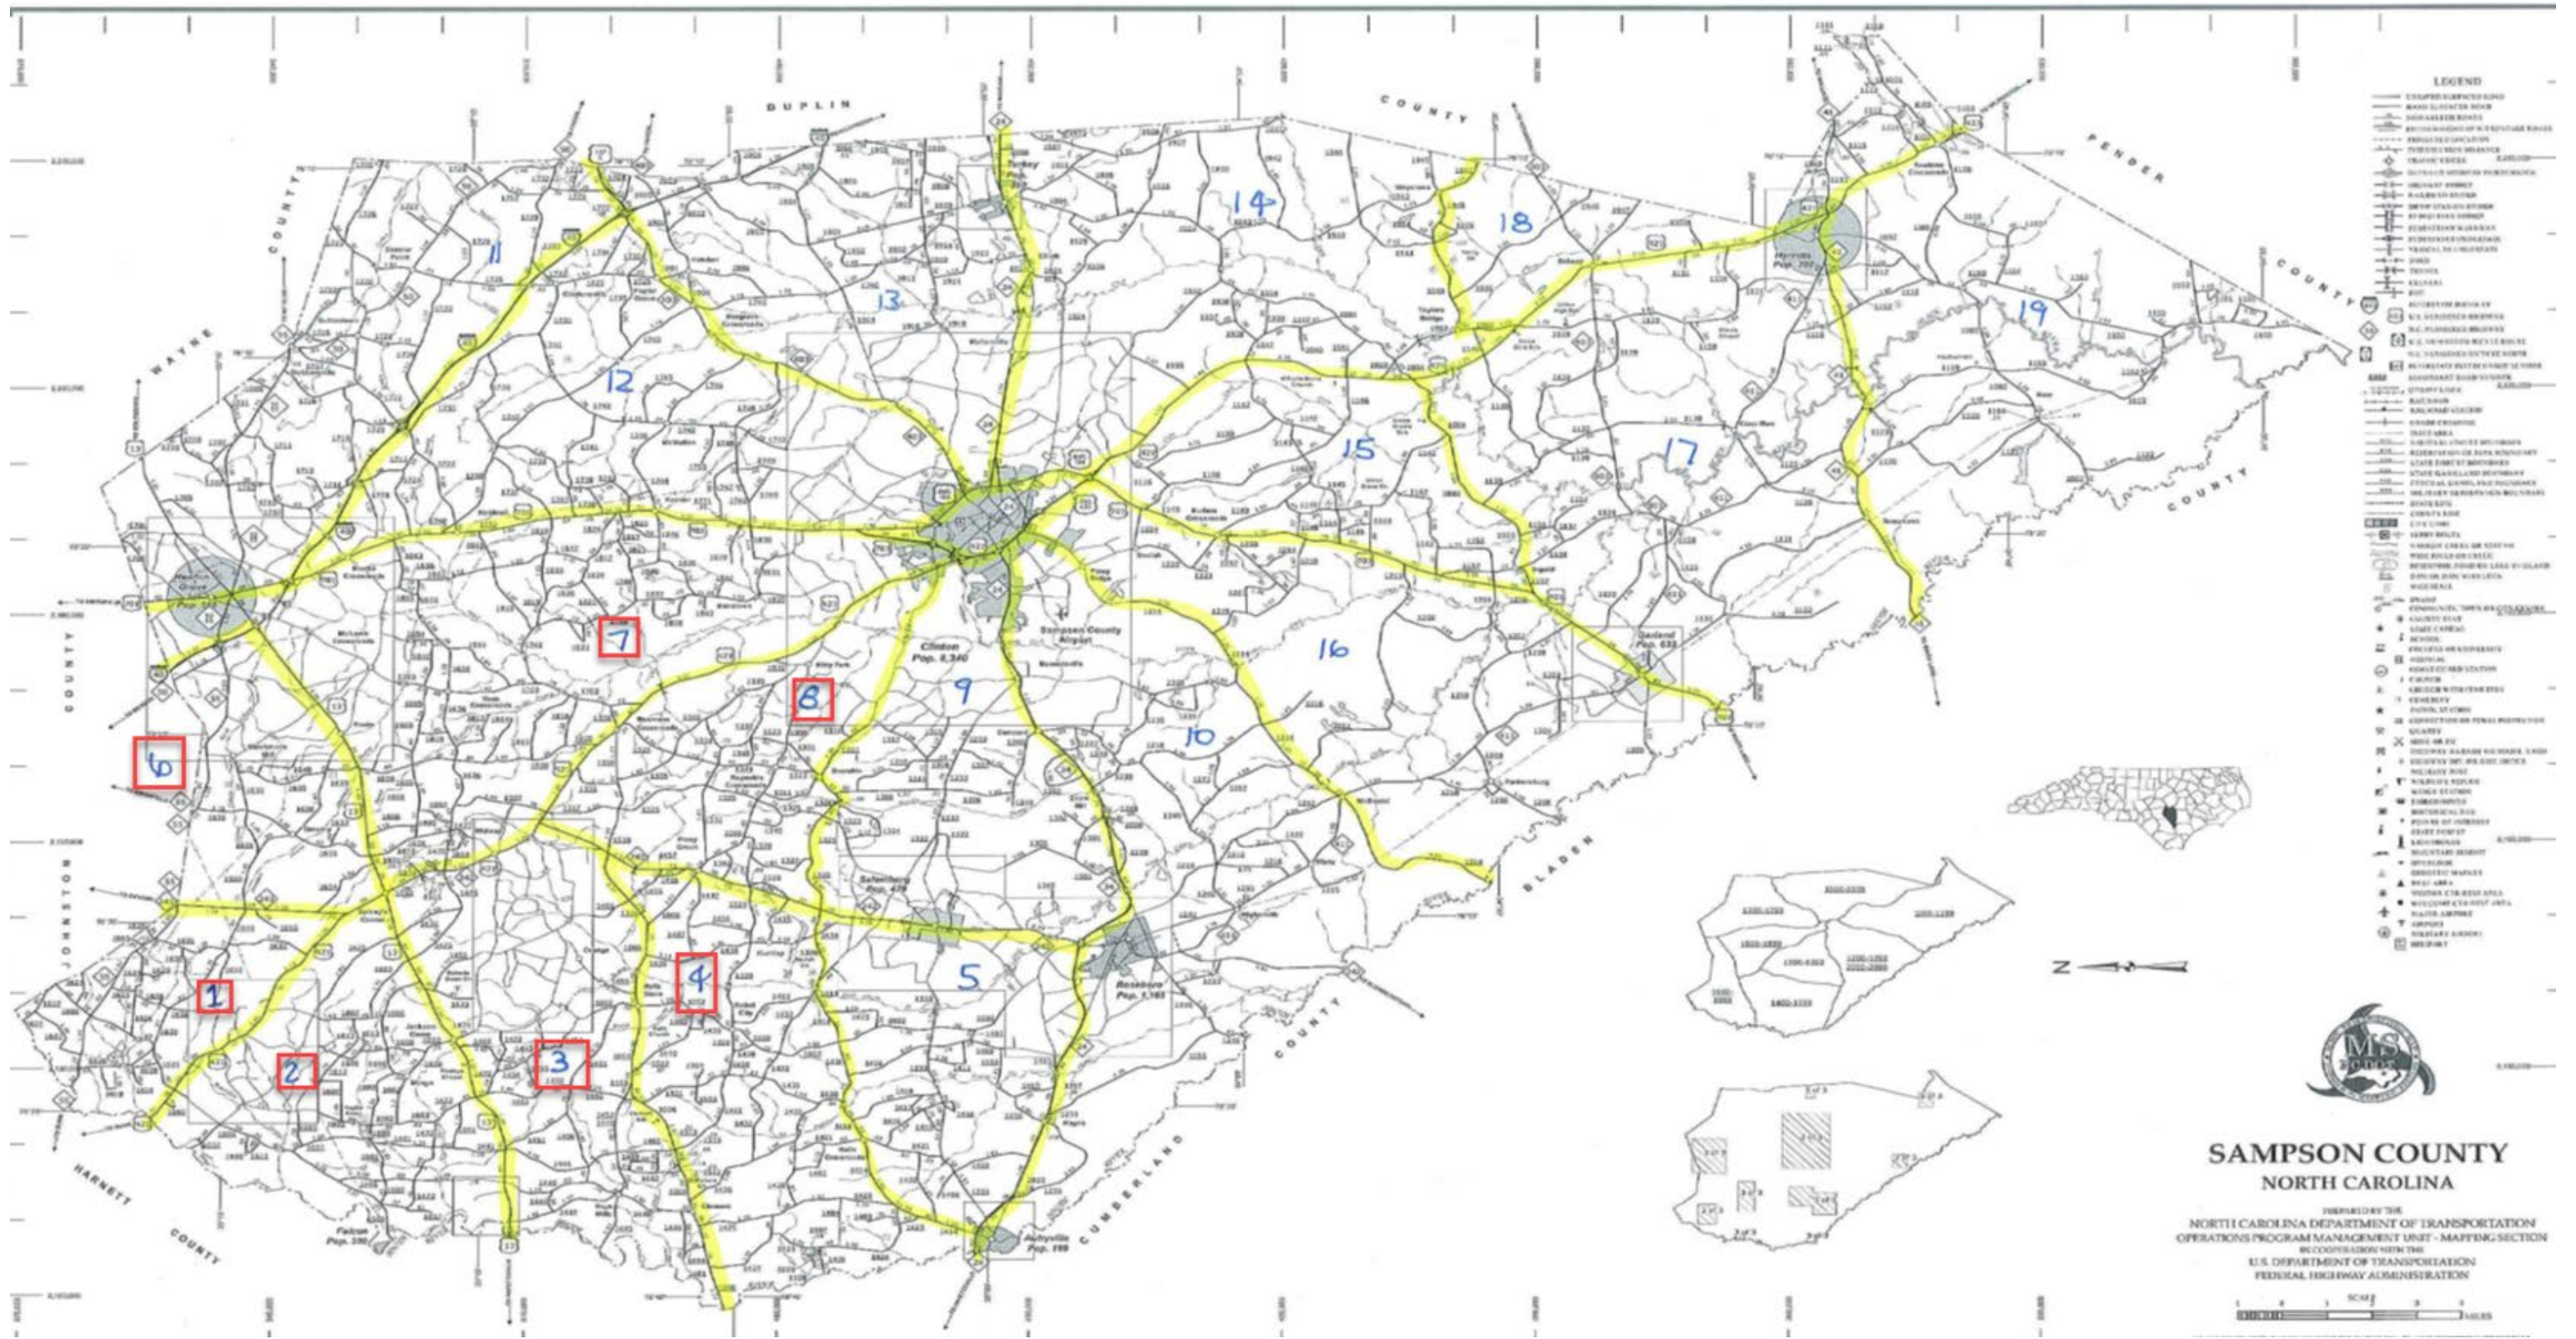

# D3POC0136 - Sampson Mowing Location Map

**SAMPSON COUNTY**  
NORTH CAROLINA

PREPARED BY THE  
NORTH CAROLINA DEPARTMENT OF TRANSPORTATION  
OPERATIONS PROGRAM MANAGEMENT UNIT - MAPPING SECTION  
IN COOPERATION WITH THE  
U.S. DEPARTMENT OF TRANSPORTATION  
FEDERAL HIGHWAY ADMINISTRATION