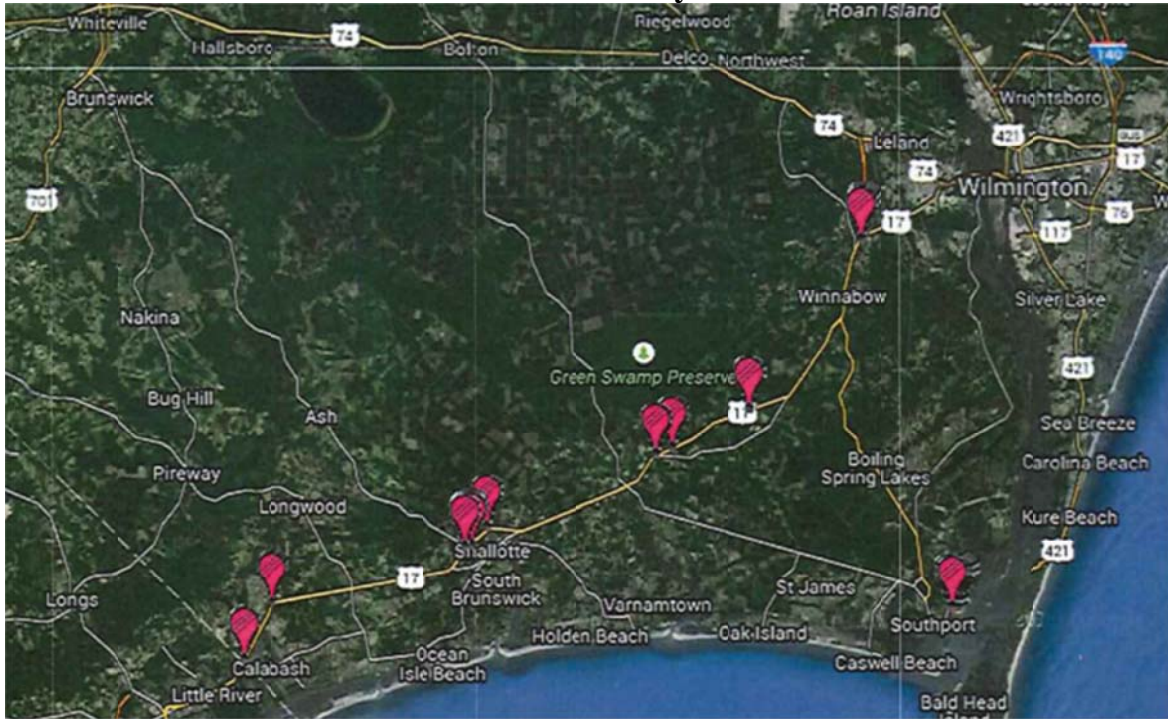

Brunswick County Locations

US 17S @ Stateline, 1,2,3,4

US 17 Median South and North of State Road 1303

US 17 SOUTH AND NORTH @ NC 130 ALL 7 SITES

US 17 NORTH @ STATE ROAD 1357

US 17 NORTH @ STATE ROAD 1865

US 17 NORTH AND SOUTH OF STATE ROAD 1569

US 17 South and North of State Road

NC 211 @ Ferry Entrance