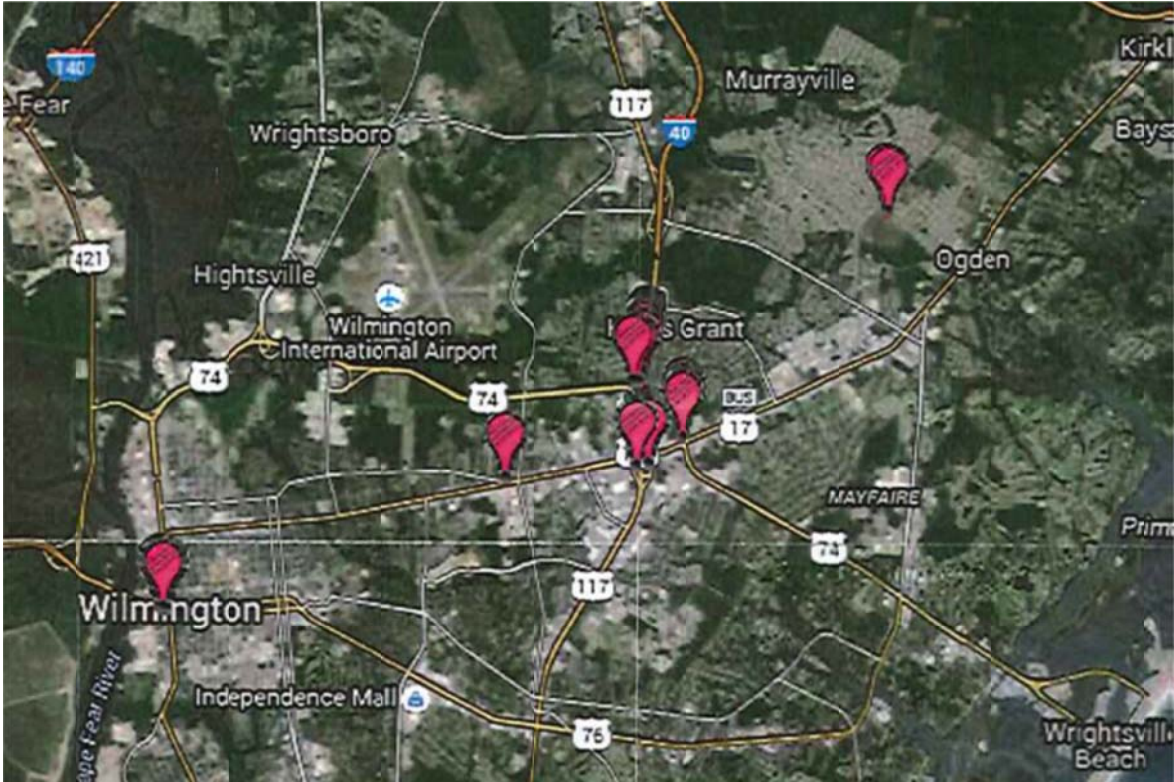

New Hanover County

US 74/76 Memorial Bridge

US 17 BUS (MARKET ST) INTERSECTION OF PRINCESS PLACE

US 17 BUS @ US 74, NORTH AND SOUTH ON MLK

NC 132 NORTH AND SOUTH NEAR MARTIN LUTHER KING PKWY

US 421 ENTRANCE AT USS NC MEMORIAL

459 PUTNAM RD

NC 132/ US17 EAST AND WEST QUAD 1234