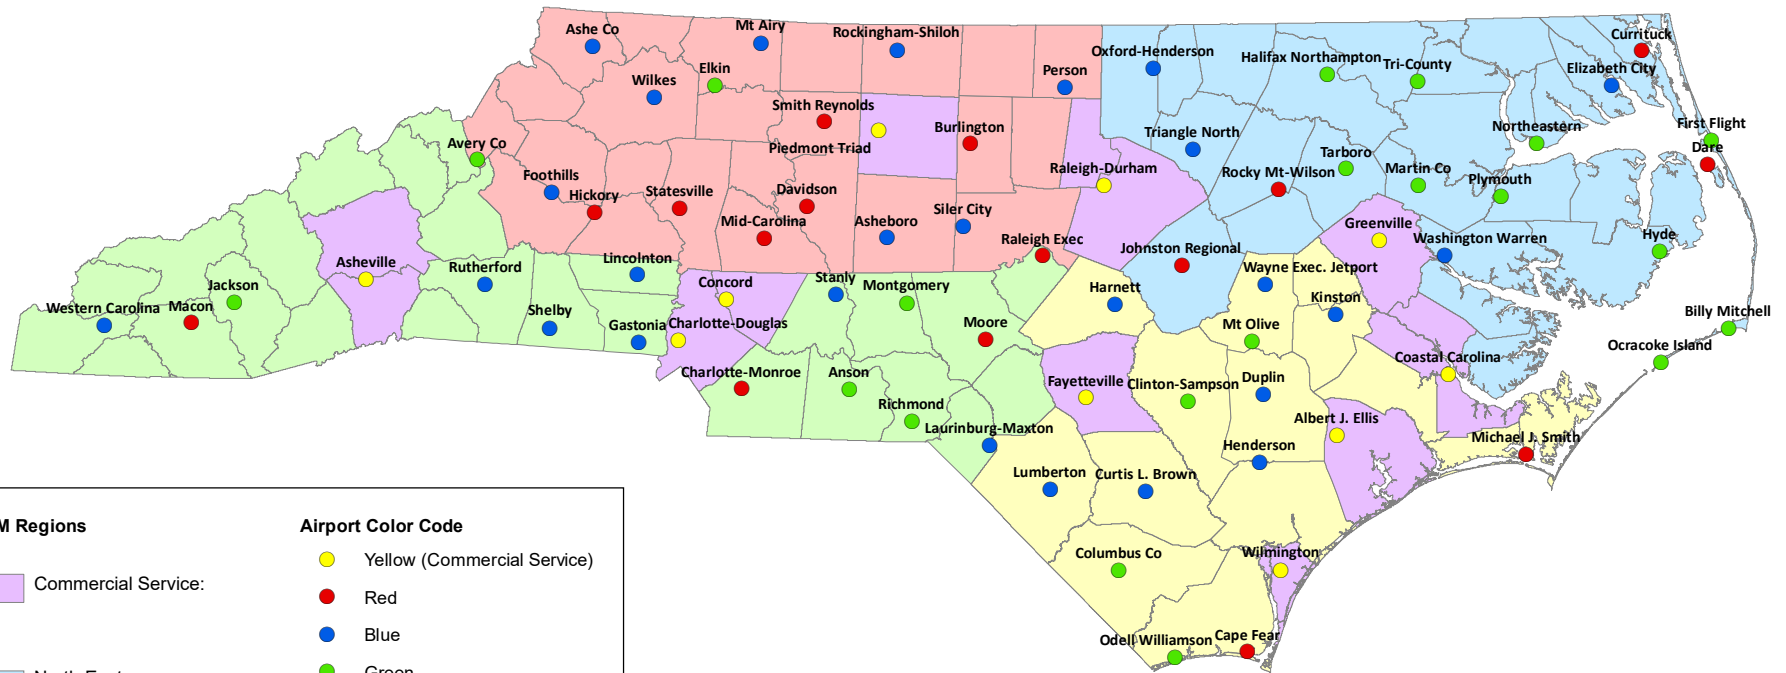

NCDOT - Division of Aviation Airport Project Managers

APM Regions	Airport Color Code
Commercial Service:	Yellow (Commercial Service)
North East:	Red
North West:	Blue
South East:	Green
South West:	

General Aviation Airports please send requests to:
dotaiviondevelopment@ncdot.gov