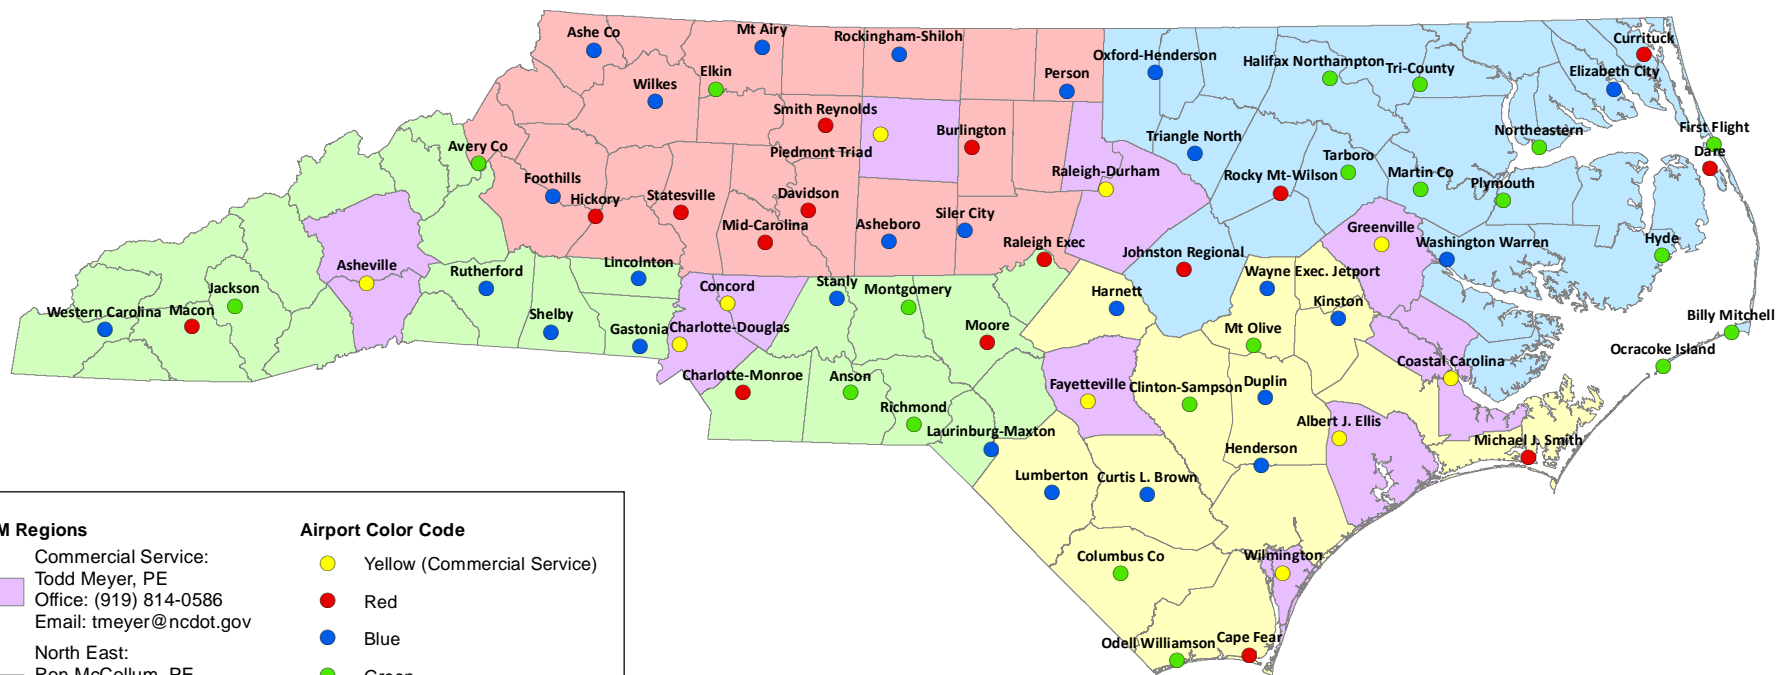

NCDOT - Division of Aviation Airport Project Managers

APM Regions

- **Commercial Service:**
  Todd Meyer, PE
  Office: (919) 814-0586
  Email: tmeyer@ncdot.gov
- **North East:**
  Ron McCollum, PE
  Office: (919) 814-0562
  Email: remccollum@ncdot.gov
- **North West:**
  Rachel Bingham, PE
  Office: (919) 814-0570
  Email: rsbingham@ncdot.gov
- **South East:**
  Ashley Clowes, PE
  Office: (919) 814-0551
  Email: aeclowes@ncdot.gov
- **South West:**
  Jared Penny
  Office: (919) 814-0554
  Email: jppenny@ncdot.gov

Airport Color Code

- Yellow (Commercial Service)
- Red
- Blue
- Green