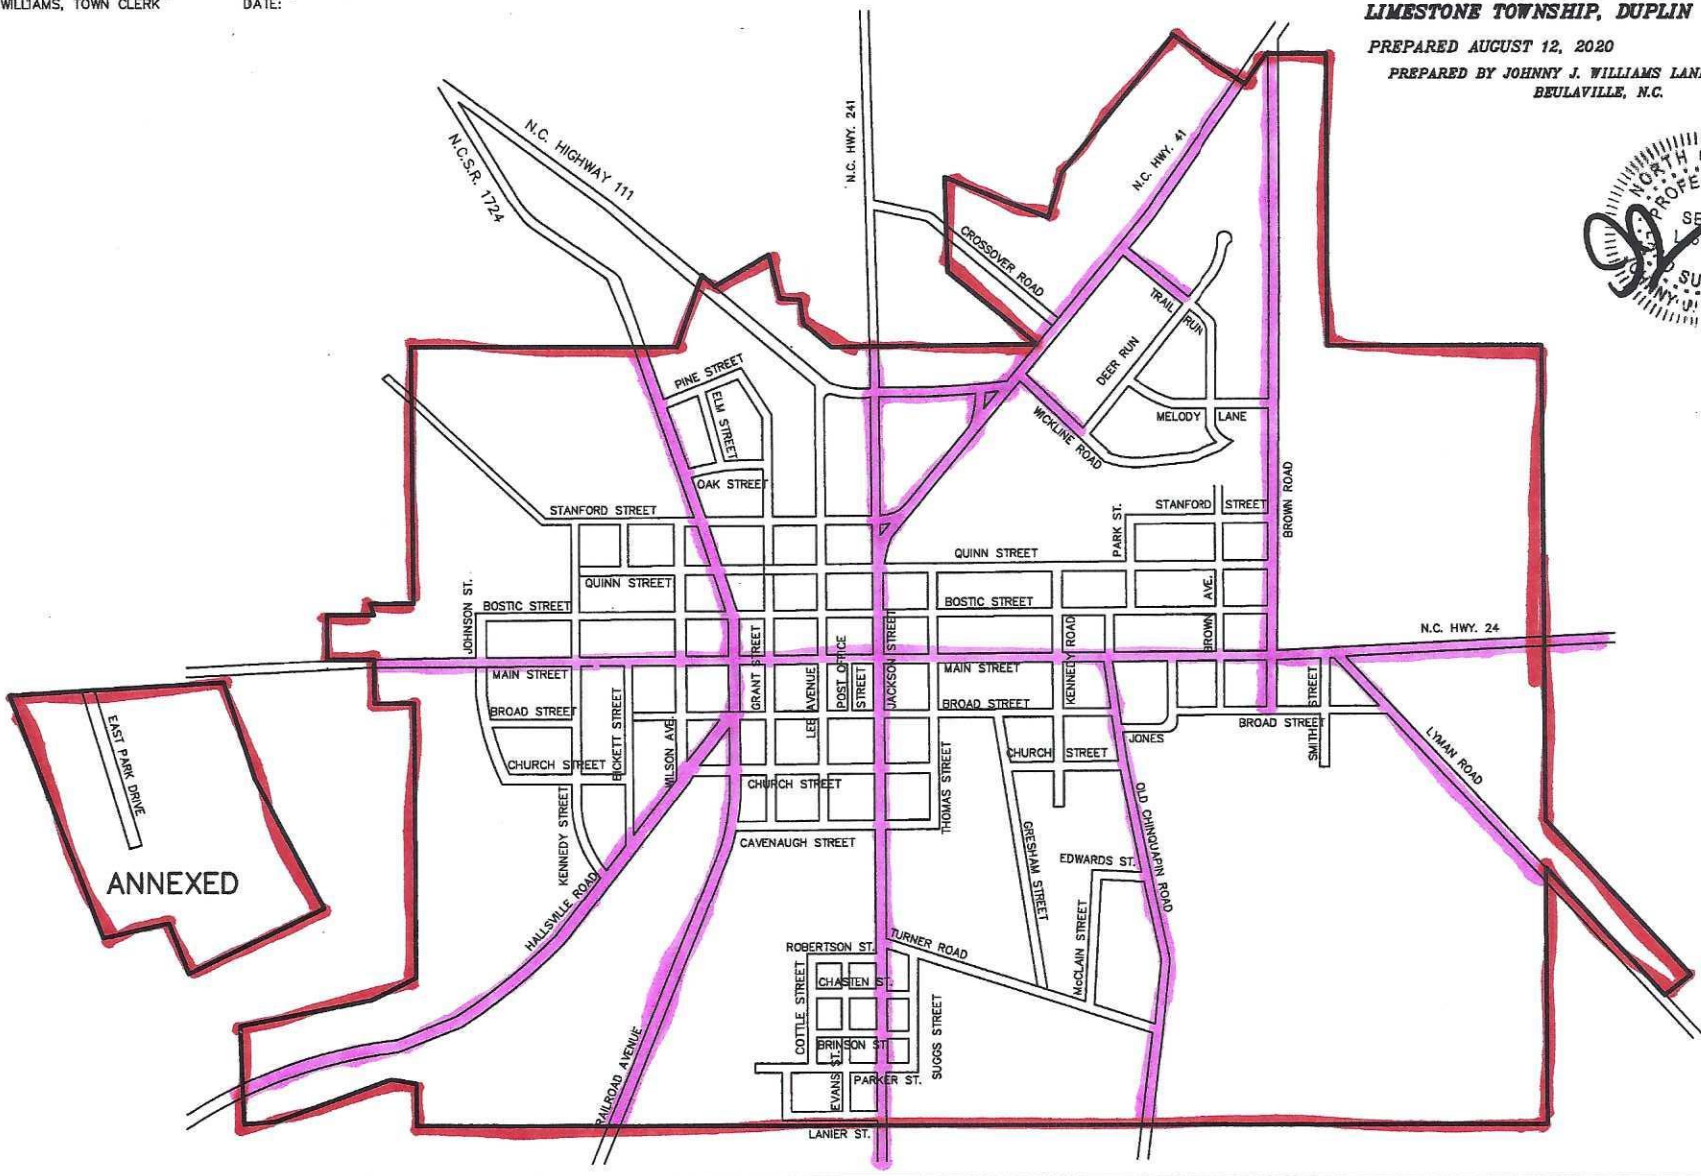

I CERTIFY THAT THERE HAVE BEEN NO CHANGES IN STREET LENGTHS OR MILEAGE FOR THE TOWN OF BEULAVILLE SINCE THE PREPARATION OF THIS MAP

Johnny J. Williams 8/18/20
LORI T. WILLIAMS, TOWN CLERK DATE:

BEULAVILLE, N.C.

MAP SHOWING STREET LAYOUT IN THE TOWN OF BEULAVILLE
LIMESTONE TOWNSHIP, DUPLIN COUNTY, N.C.

PREPARED AUGUST 12, 2020 1" = 600'
PREPARED BY JOHNNY J. WILLIAMS LAND SURVEYING
BEULAVILLE, N.C.

ANNEXED

Corporate limits = 
State Roads = 