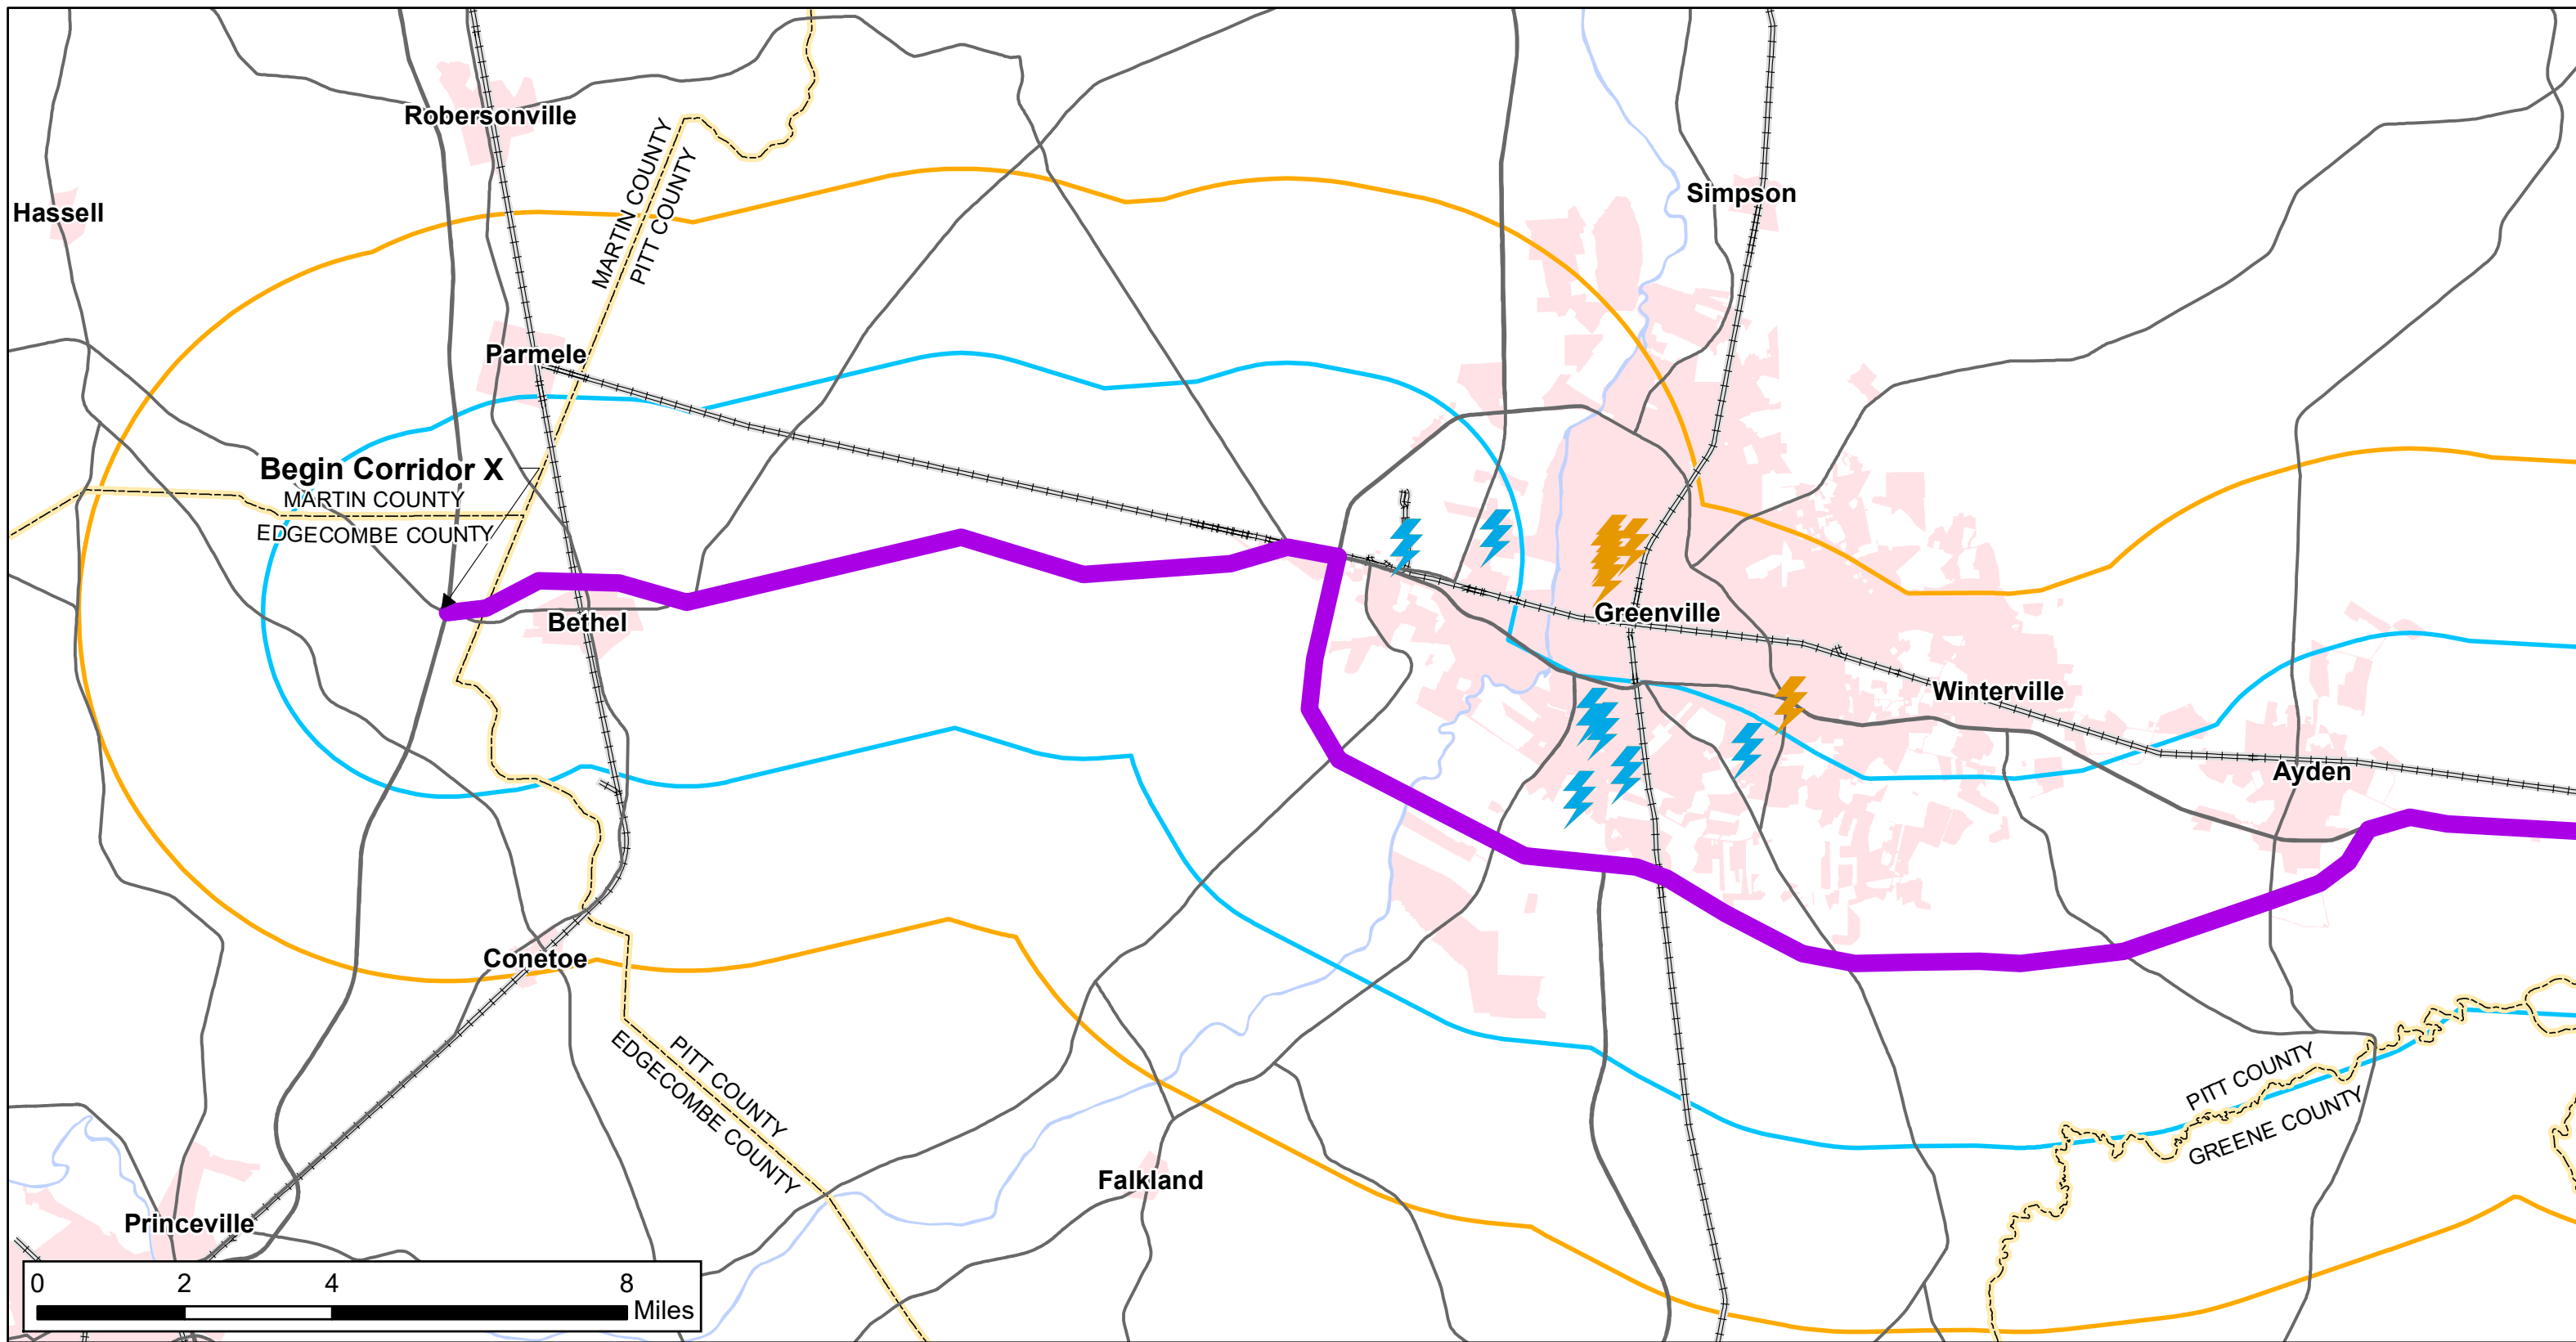


Appendix F:

Corridor X

Jacksonville to Greenville

U.S. 13/U.S. 264/N.C. 11/C.F. Harvey Pkwy/U.S. 258

Electric Charging Stations

Table of Contents

Figures

Figures 4A-4C. Electric Charging Stations

**NC STRATEGIC
TRANSPORTATION
CORRIDORS (STC)**

FEBRUARY 2022
Source: NCOneMap, NCDOT GIS, ESRI, Plug-In NC

Legend

- STC Highway Corridor X
- Municipal Boundary
- Counties
- Charging Stations Within 5 miles
- Charging Stations Within 10 miles
- Interstate
- U.S./N.C. Route
- Rail
- Major Water Bodies
- 5 Mile STC Buffer
- 10 Mile STC Buffer

NC STRATEGIC TRANSPORTATION CORRIDORS (STC)

FEBRUARY 2022
 Source: NCOneMap, NCDOT GIS, ESRI, Plug-In NC

Legend

- STC Highway Corridor X
- Interstate
- U.S./N.C. Route
- Rail
- Major Water Bodies
- Municipal Boundary
- Counties
- Charging Stations Within 5 miles
- Charging Stations Within 10 miles
- 5 Mile STC Buffer
- 10 Mile STC Buffer