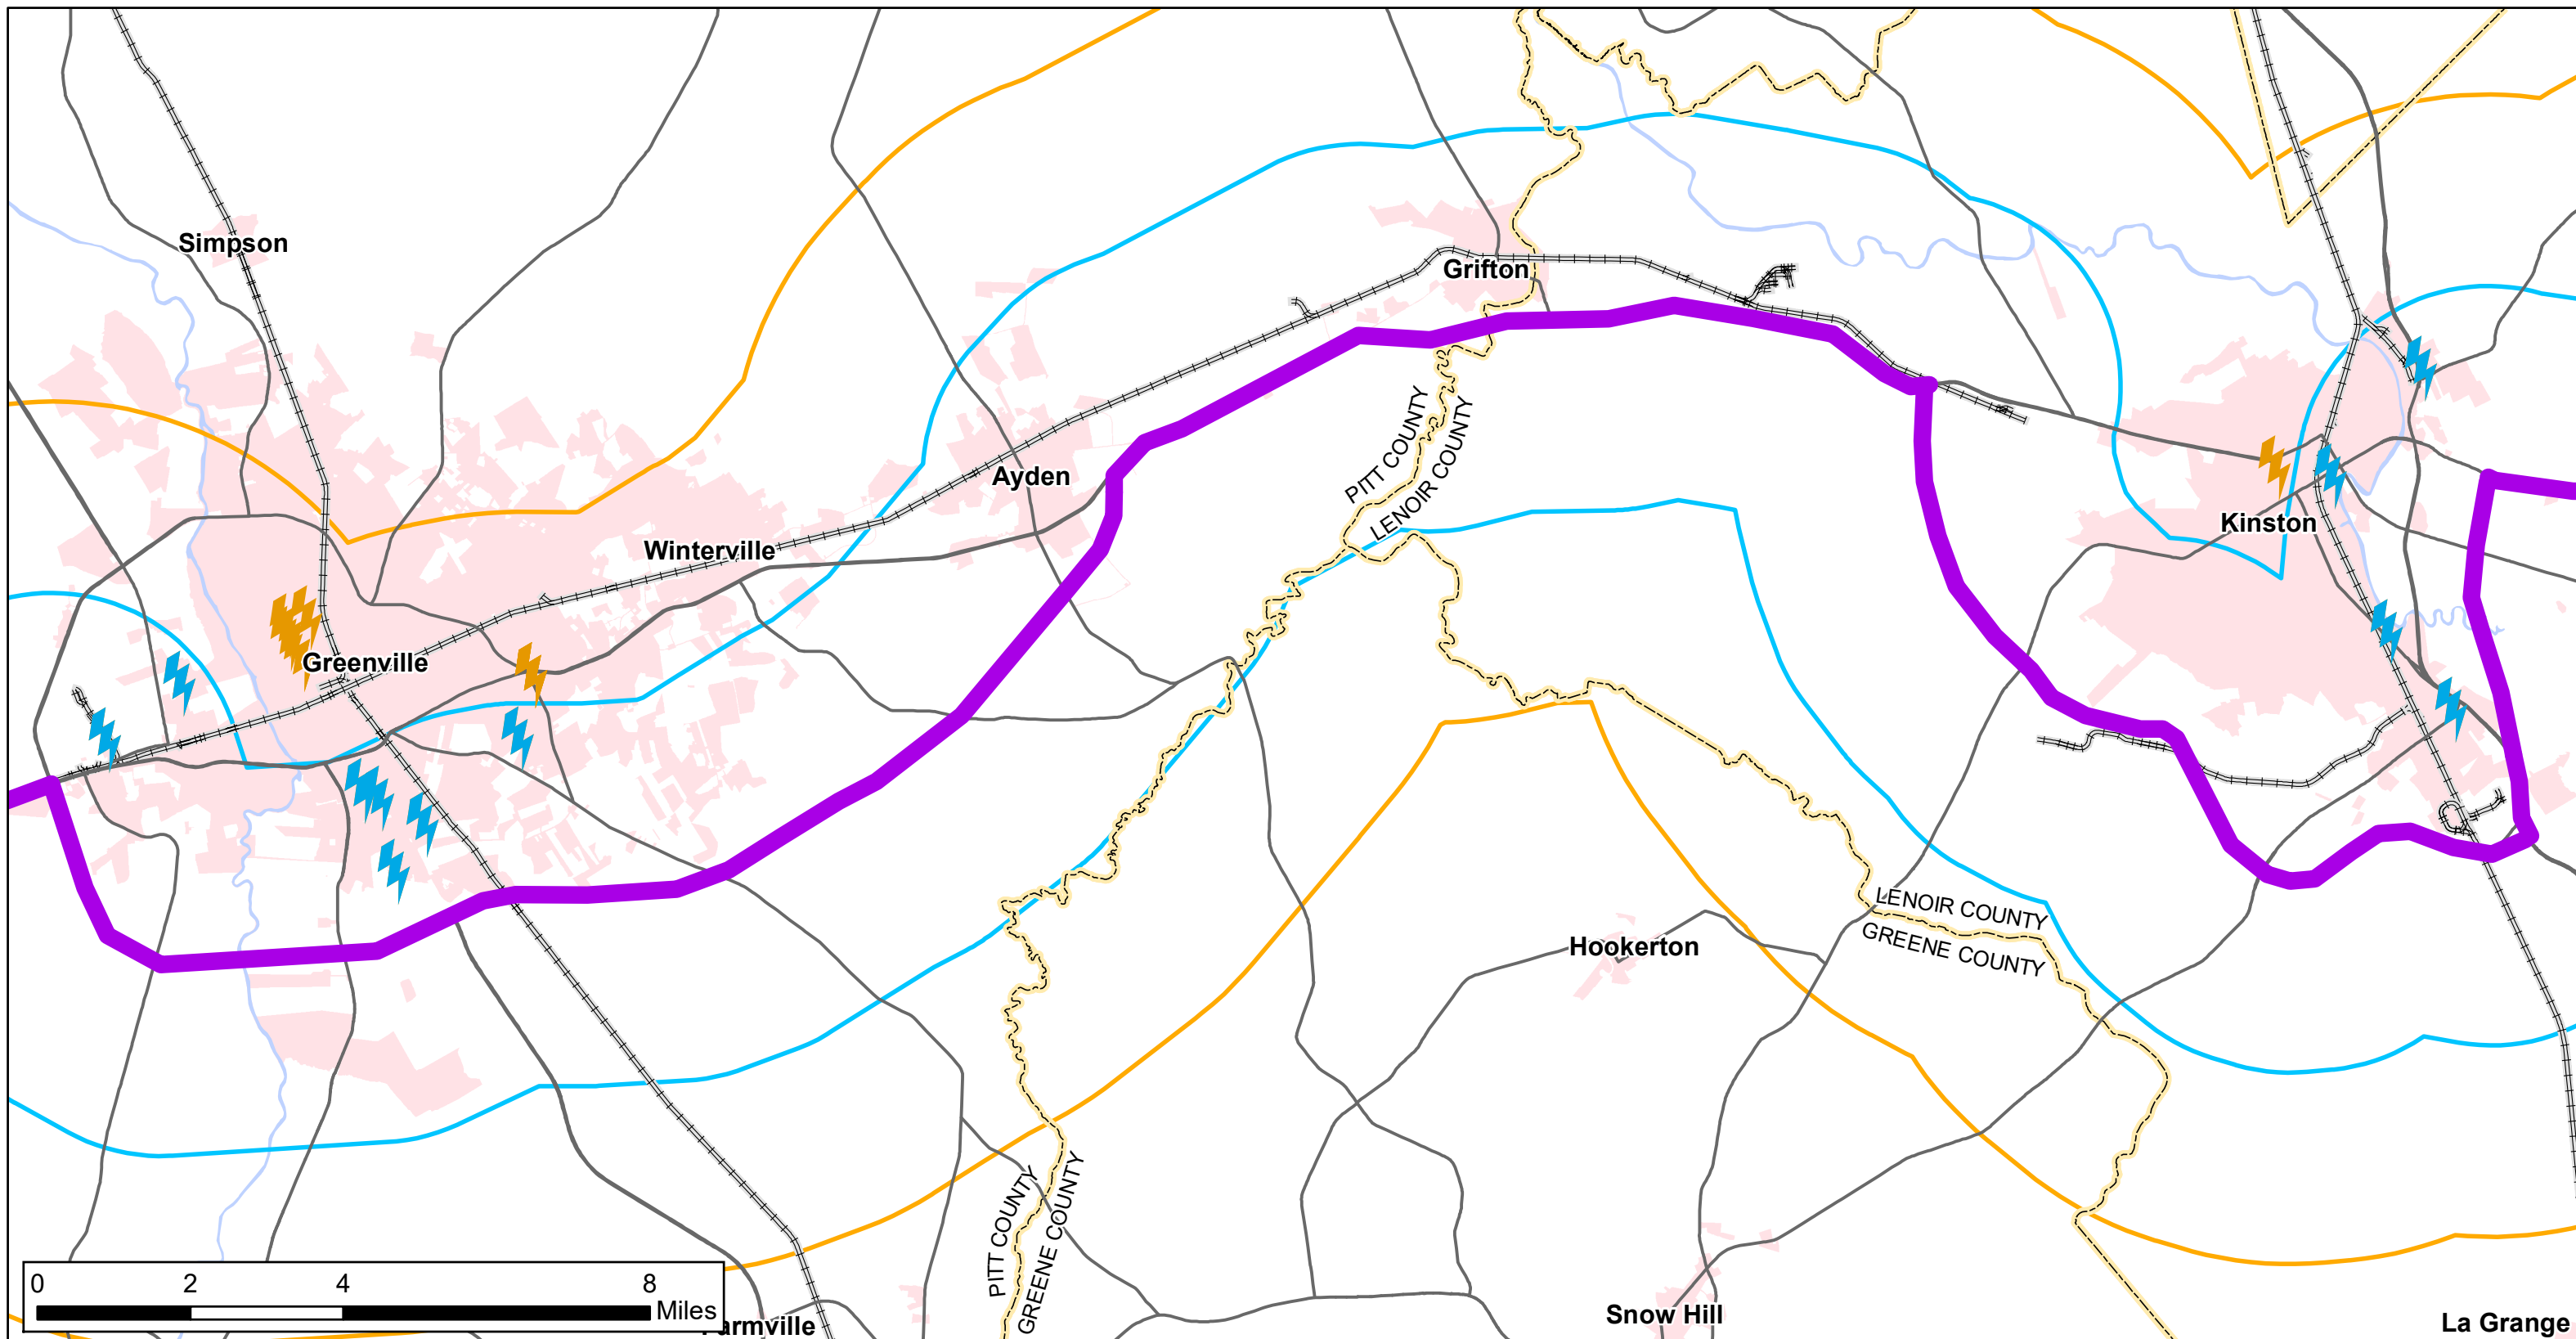

**NC STRATEGIC
TRANSPORTATION
CORRIDORS (STC)**

FEBRUARY 2022
Source: NCOneMap, NCDOT GIS, ESRI, Plug-In NC

Legend

- STC Highway Corridor X
- Municipal Boundary
- Counties
- Charging Stations Within 5 miles
- Charging Stations Within 10 miles
- Interstate
- U.S./N.C. Route
- Rail
- Major Water Bodies
- 5 Mile STC Buffer
- 10 Mile STC Buffer

**CORRIDOR X:
ELECTRIC CHARGING
STATIONS**

**FIGURE 4A:
U.S. 13 TO GREENVILLE**

This map is accurate as of October 2021. For updated charging station locations and location addresses, please visit <https://pluginncc.com/find-a-charging-station/>

NC STRATEGIC TRANSPORTATION CORRIDORS (STC)

FEBRUARY 2022
 Source: NCOneMap, NCDOT GIS, ESRI, Plug-In NC

Legend

- STC Highway Corridor X
- Interstate
- U.S./N.C. Route
- Rail
- Major Water Bodies
- Municipal Boundary
- Counties
- Charging Stations Within 5 miles
- Charging Stations Within 10 miles
- 5 Mile STC Buffer
- 10 Mile STC Buffer