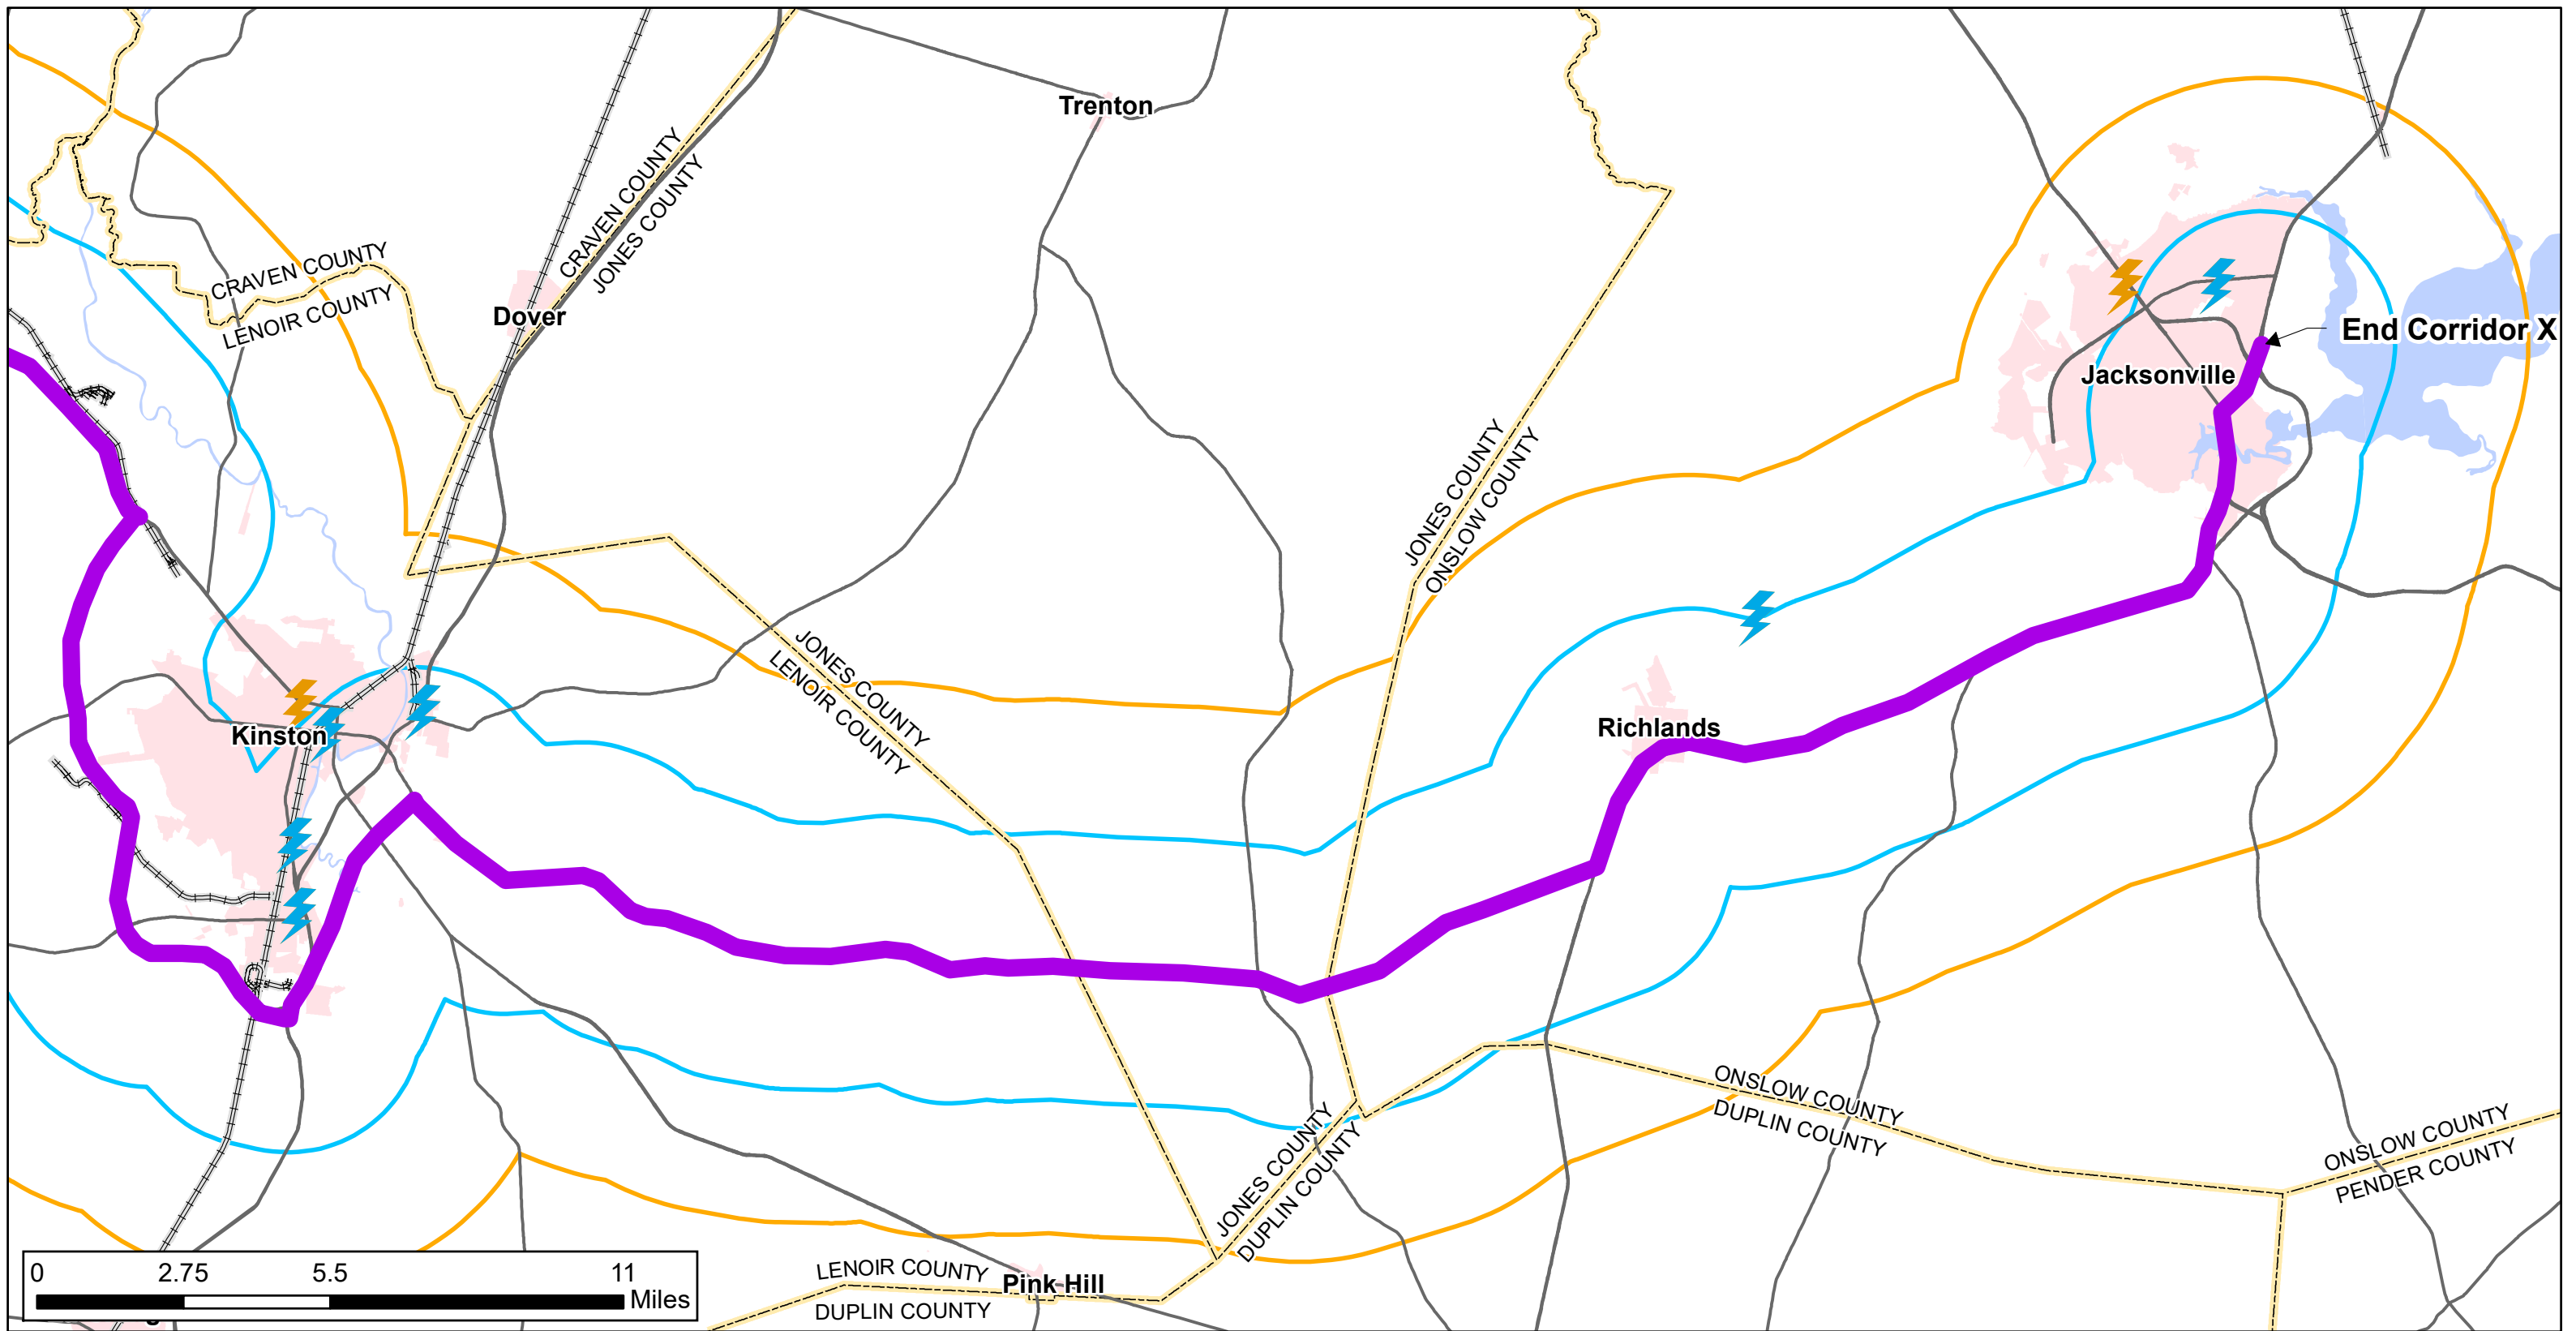

**CORRIDOR X:
ELECTRIC CHARGING
STATIONS**

**FIGURE 4A:
U.S. 13 TO GREENVILLE**

This map is accurate as of October 2021. For updated charging station locations and location addresses, please visit <https://pluginncc.com/find-a-charging-station/>

NC STRATEGIC TRANSPORTATION CORRIDORS (STC)

FEBRUARY 2022
 Source: NCOneMap, NCDOT GIS, ESRI, Plug-In NC

Legend

- STC Highway Corridor X
- Interstate
- U.S./N.C. Route
- Rail
- Major Water Bodies
- Municipal Boundary
- Counties
- Charging Stations Within 5 miles
- Charging Stations Within 10 miles
- 5 Mile STC Buffer
- 10 Mile STC Buffer

CORRIDOR X: ELECTRIC CHARGING STATIONS

FIGURE 4B: GREENVILLE TO KINSTON

This map is accurate as of October 2021. For updated charging station locations and location addresses, please visit <https://pluginncc.com/find-a-charging-station/>