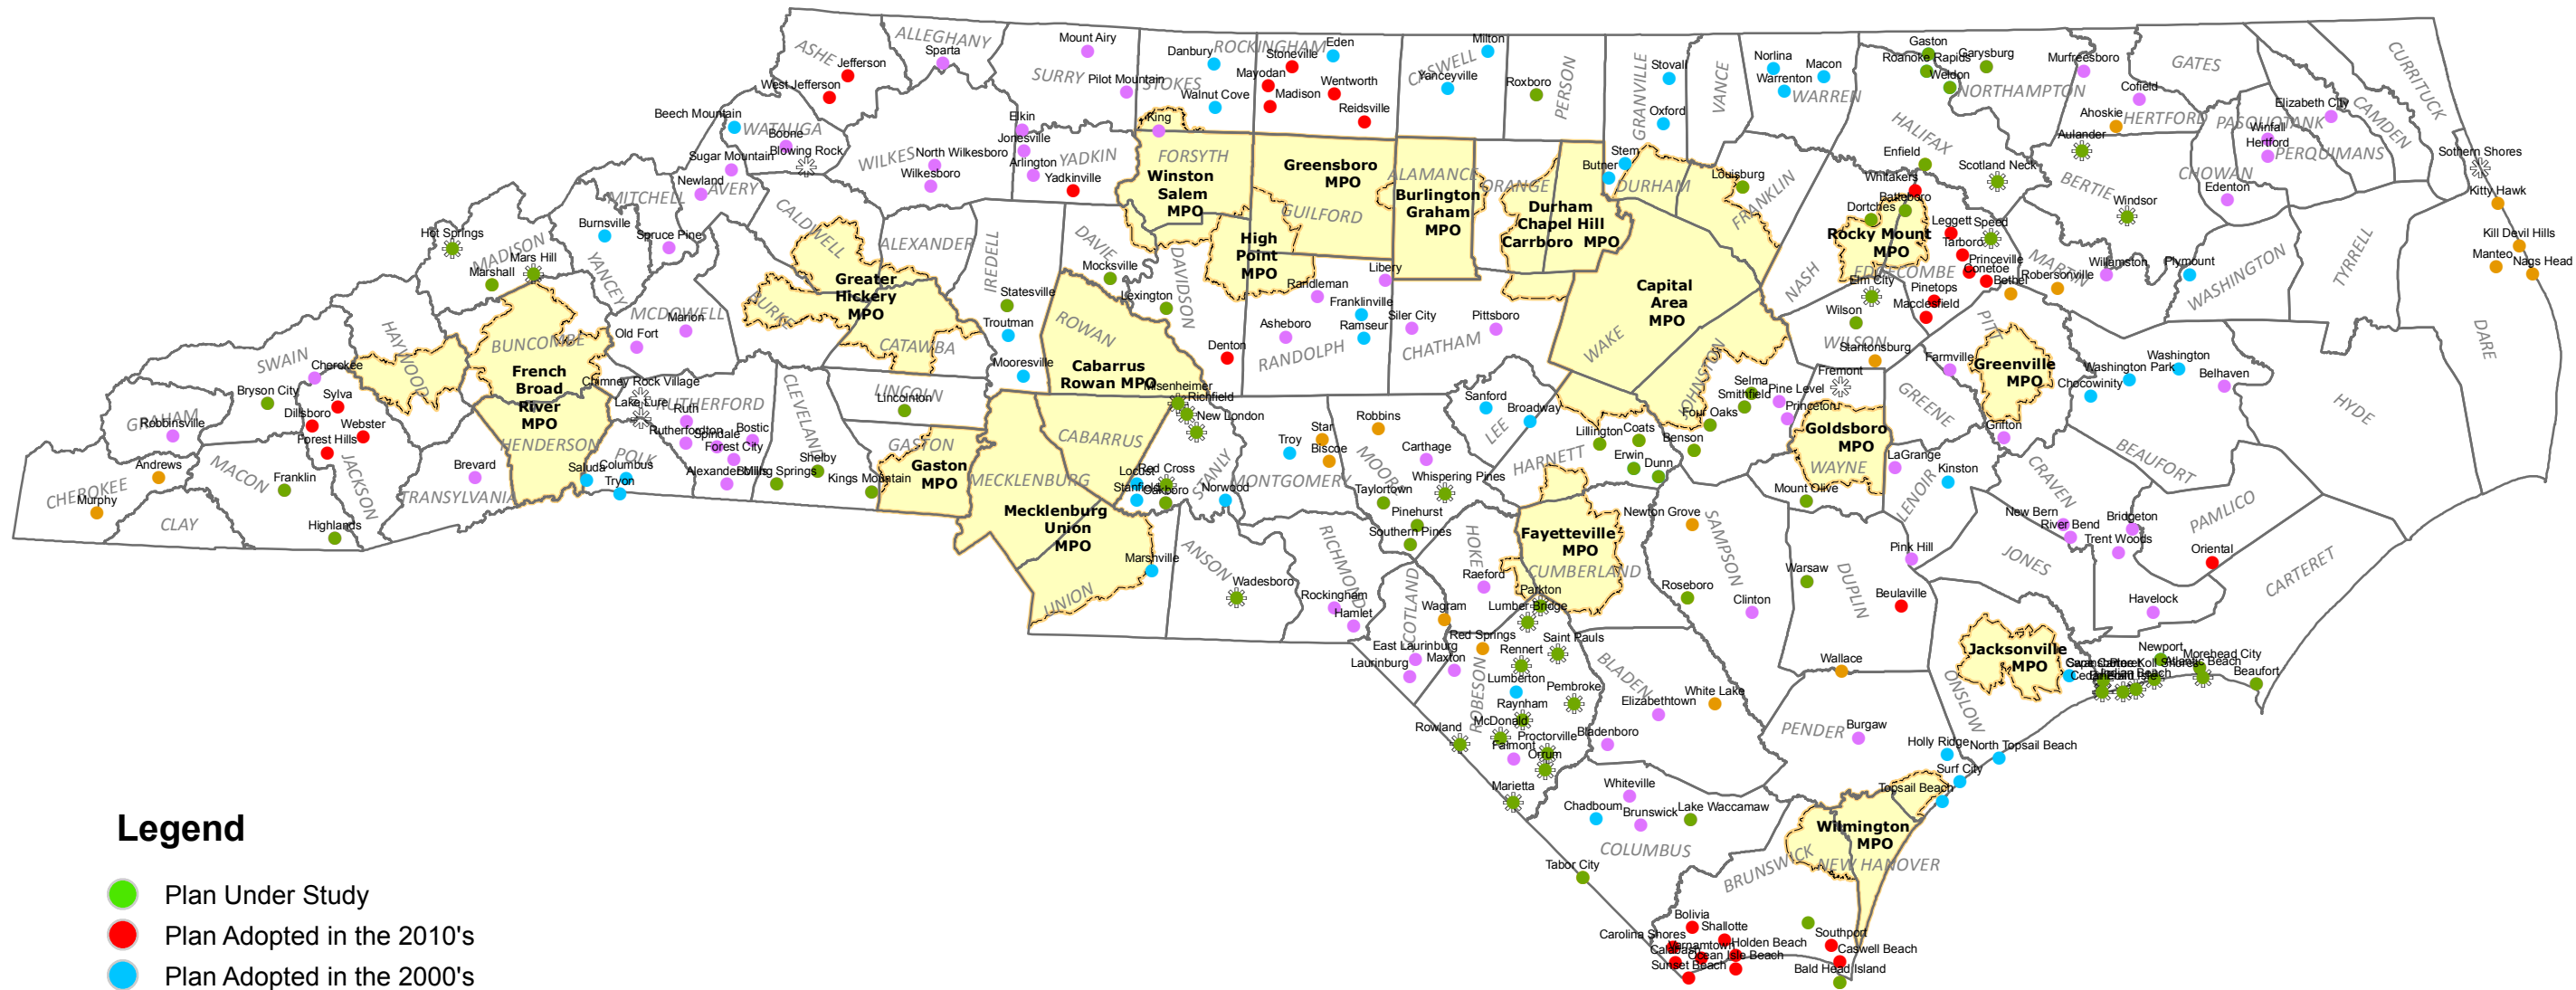

North Carolina Department Transportation Comprehensive Transportation Plans Municipalities

Legend

- Plan Under Study
- Plan Adopted in the 2010's
- Plan Adopted in the 2000's
- Plan Adopted in the 1990's
- Plan Adopted Prior to 1990's
- ✱ Plan Not Adopted
- MPO Boundary

December 1, 2010

The branch has hundreds of Thoroughfare Plans that are not yet in a digital format.