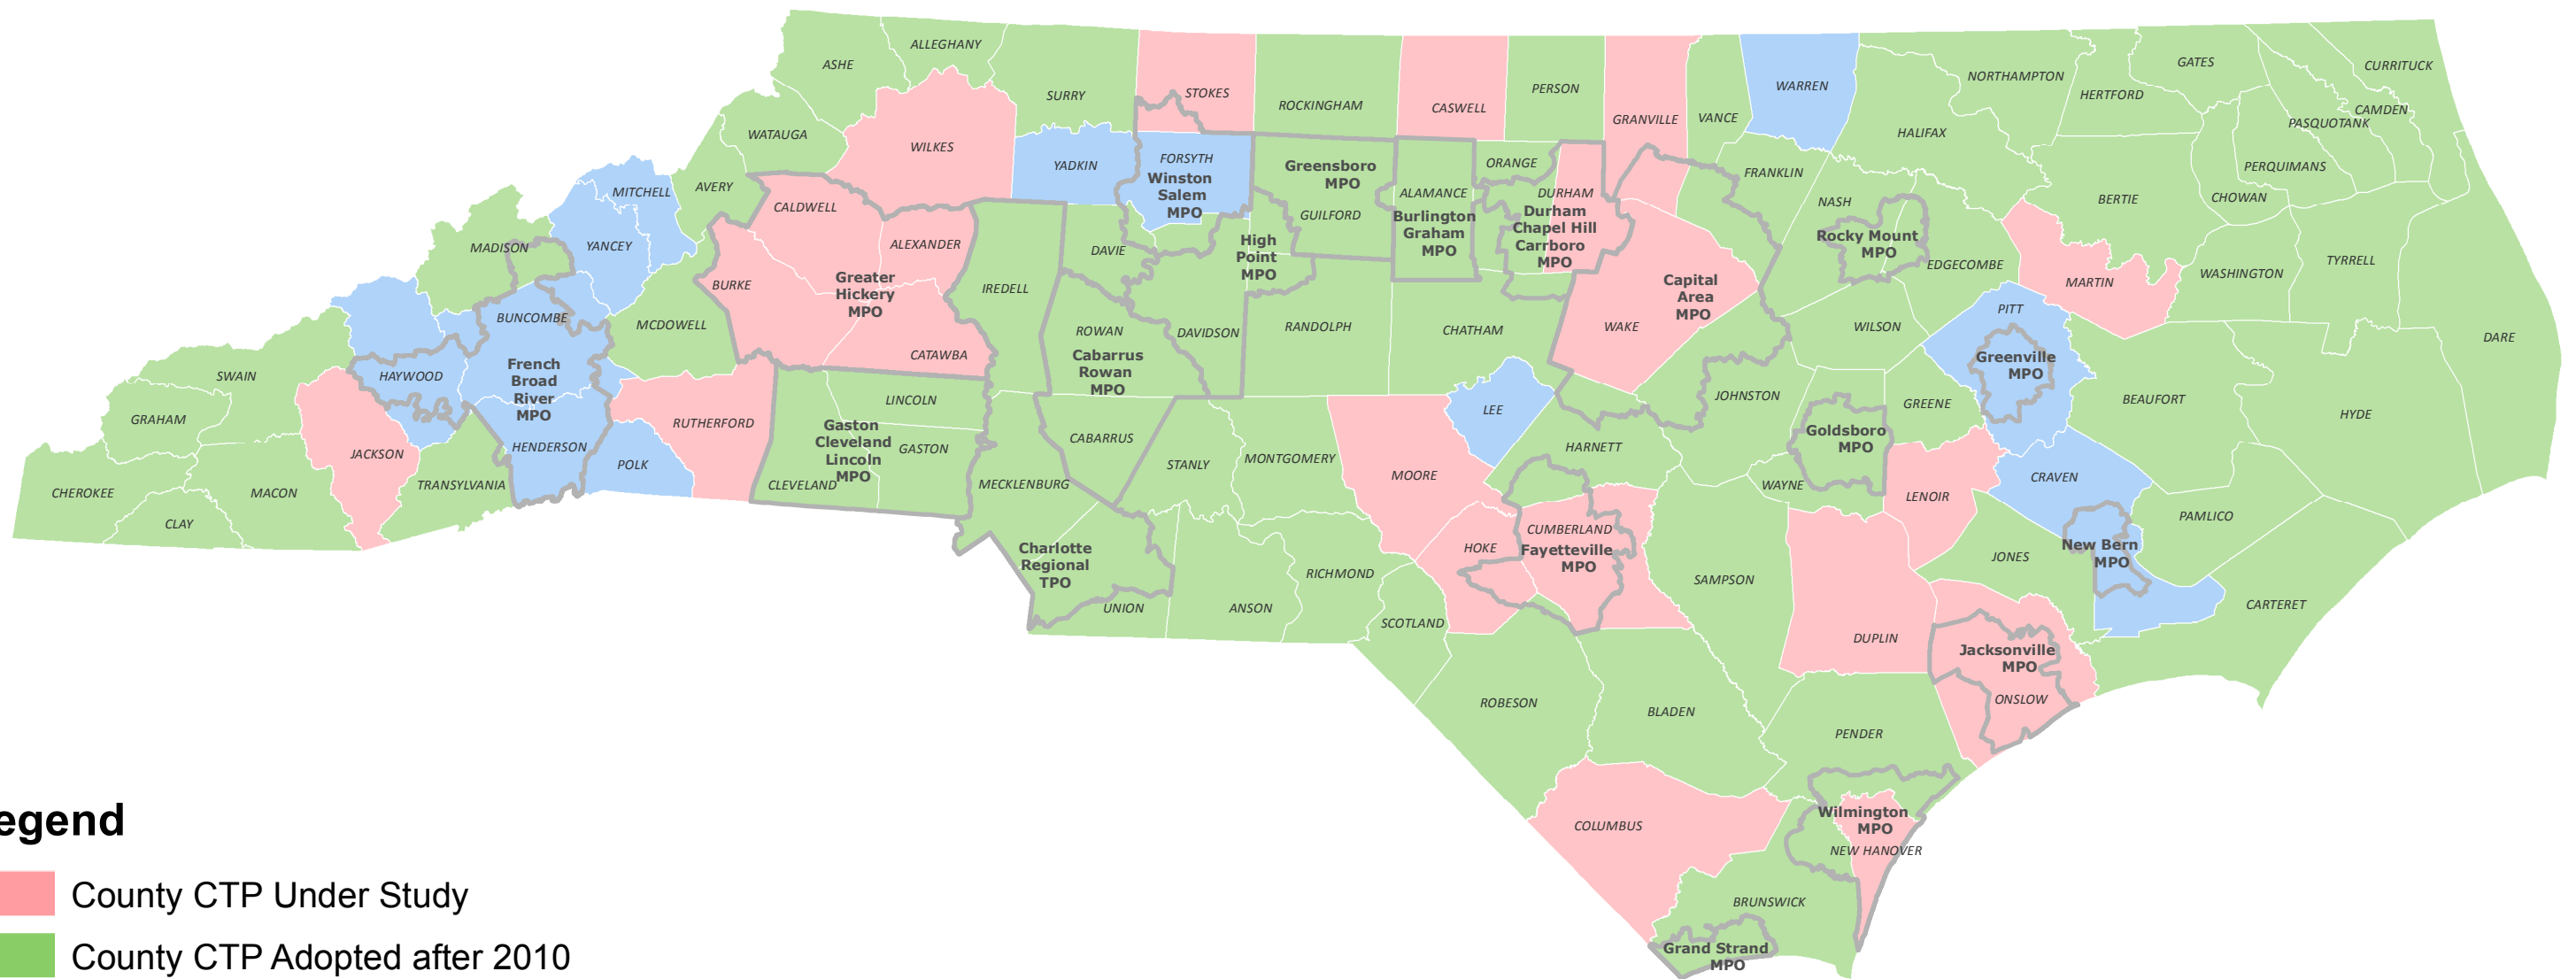

# North Carolina Department of Transportation Comprehensive Transportation Plans by County

## Legend

- County CTP Under Study
- County CTP Adopted after 2010
- County CTP Adopted before 2010
- MPO Boundary