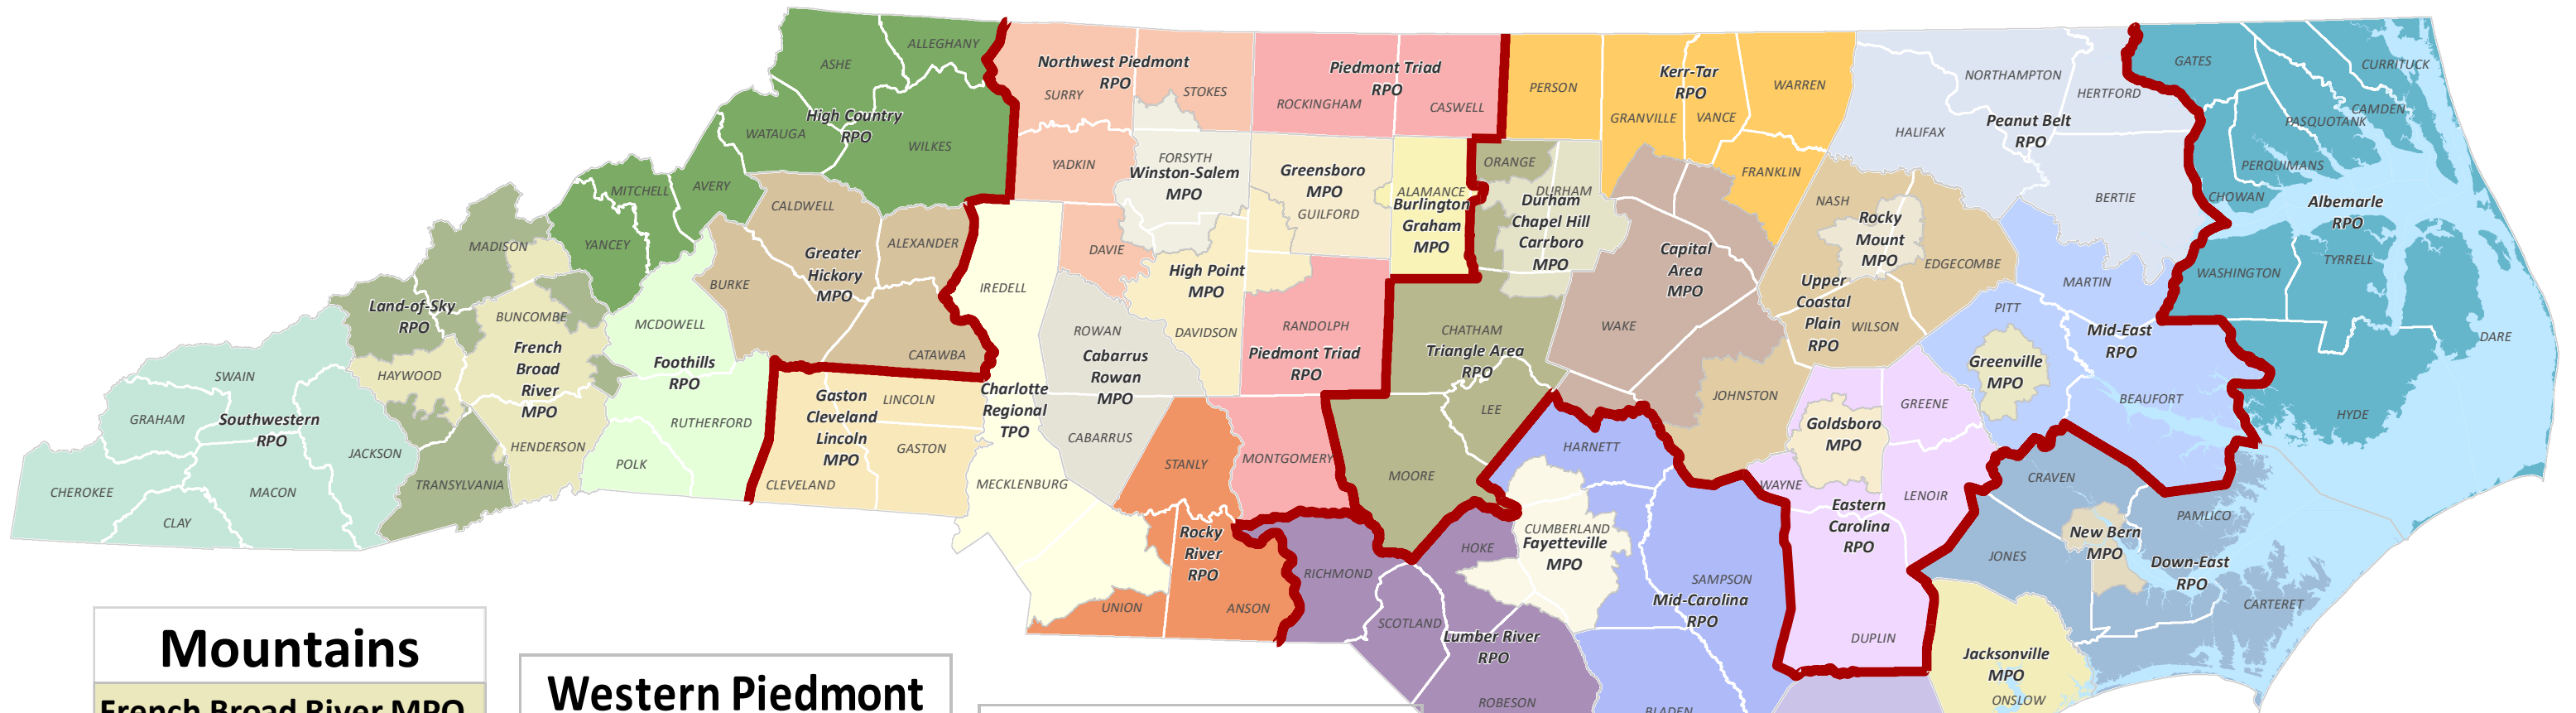

Metropolitan Planning Organizations, Rural Planning Organizations, and TPD Planning Groups

Mountains
French Broad River MPO
Greater Hickory MPO
Foothills RPO
High Country RPO
Land of Sky RPO
Southwestern RPO

Western Piedmont
Burlington-Graham MPO
Cabarrus-Rowan MPO
Charlotte Regional TPO
Gaston-Cleveland-Lincoln MPO
Greensboro MPO
High Point MPO
Winston-Salem MPO
Northwest Piedmont RPO
Piedmont Triad RPO
Rocky River RPO

Eastern Piedmont
Capital Area MPO
Durham-Chapel Hill-Carrboro MPO
Goldsboro MPO
Greenville MPO
Rocky Mount MPO
Eastern Carolina RPO
Triangle RPO
Upper Coastal Plain RPO

Coastal Plains
Fayetteville MPO
Grand Strand MPO
Jacksonville MPO
New Bern MPO
Wilmington MPO
Albemarle RPO
Cape Fear RPO
Down East RPO
Lumber River RPO
Mid-Carolina RPO