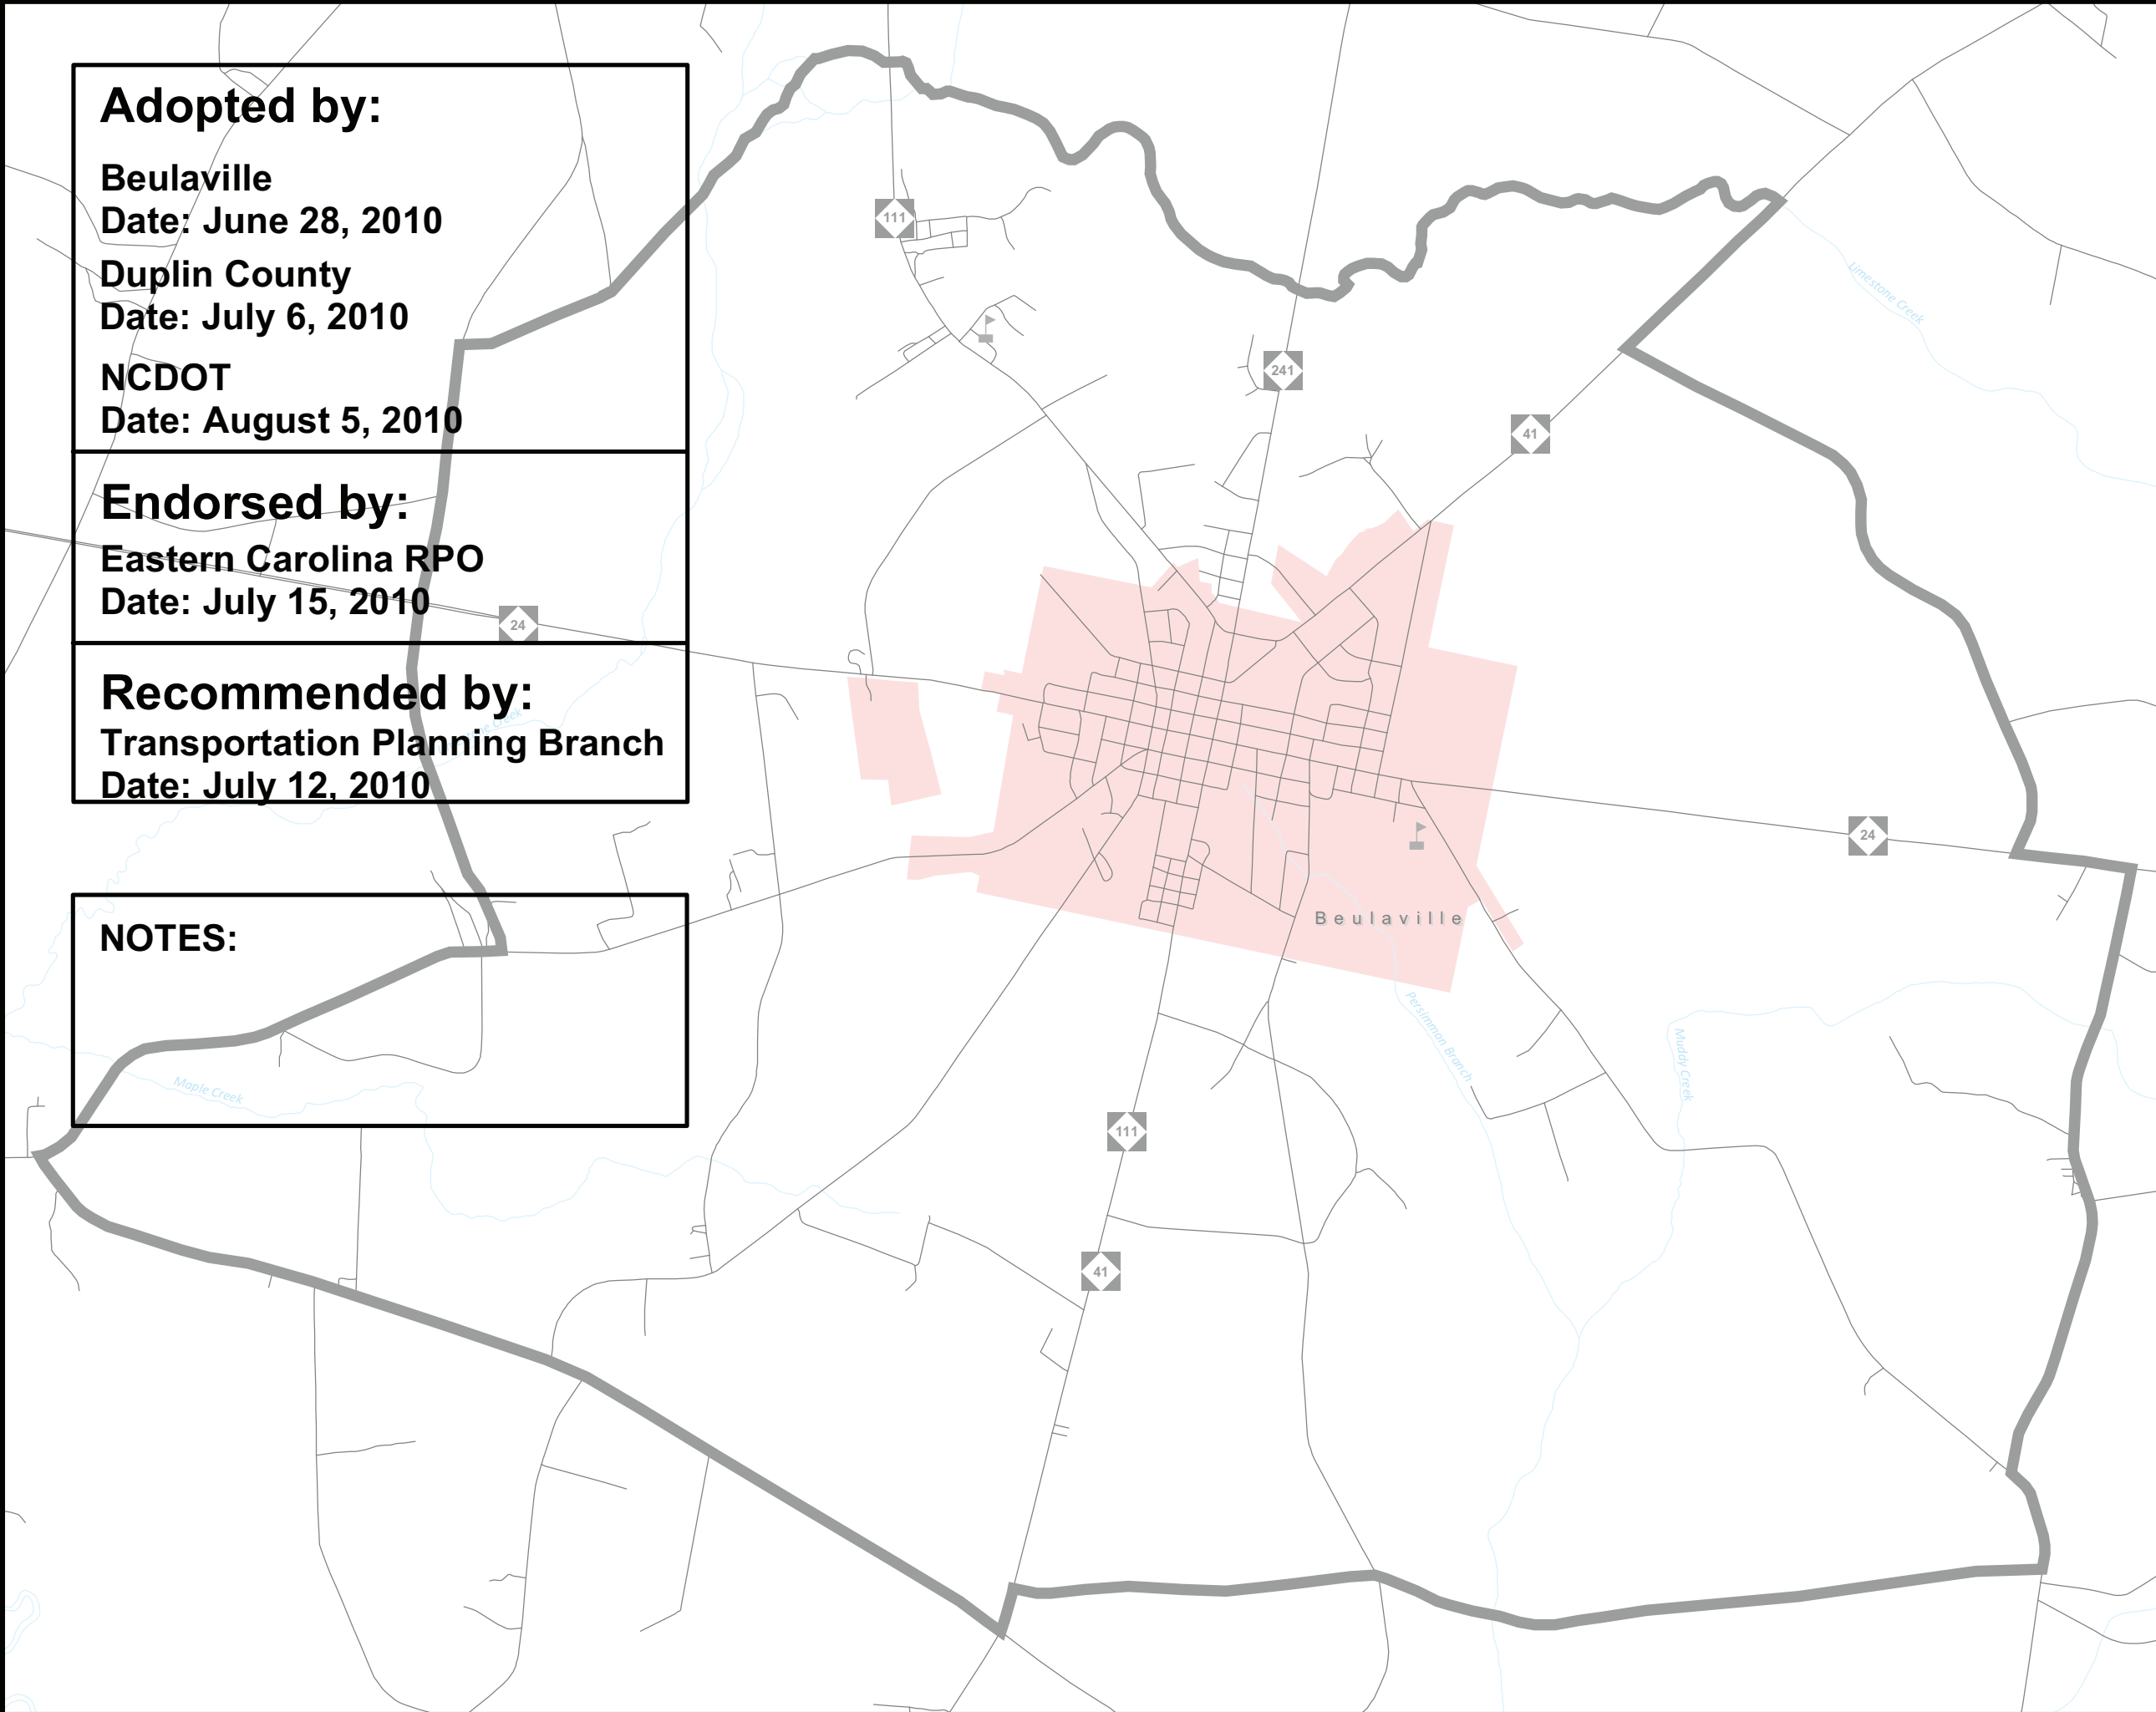

Adopted by:
Beulaville
Date: June 28, 2010
Duplin County
Date: July 6, 2010
NCDOT
Date: August 5, 2010

Endorsed by:
Eastern Carolina RPO
Date: July 15, 2010

Recommended by:
Transportation Planning Branch
Date: July 12, 2010

NOTES:

Beulaville

Duplin County
 North Carolina

**Comprehensive
 Transportation Plan**

Plan date: 5/18/10

- Sheet 1 **Adoption Sheet**
- Sheet 2 **Highway Map**
- Sheet 3 **Public Transportation and Rail Map**
- Sheet 4 **Bicycle Map**
- Sheet 5 **Pedestrian Map**

-  Planning Area Boundary
-  Water Features
-  Beulaville Municipal Boundary
-  Schools

Sheet 1 of 5

Base map date: 11/09/09

Refer to CTP document for more details