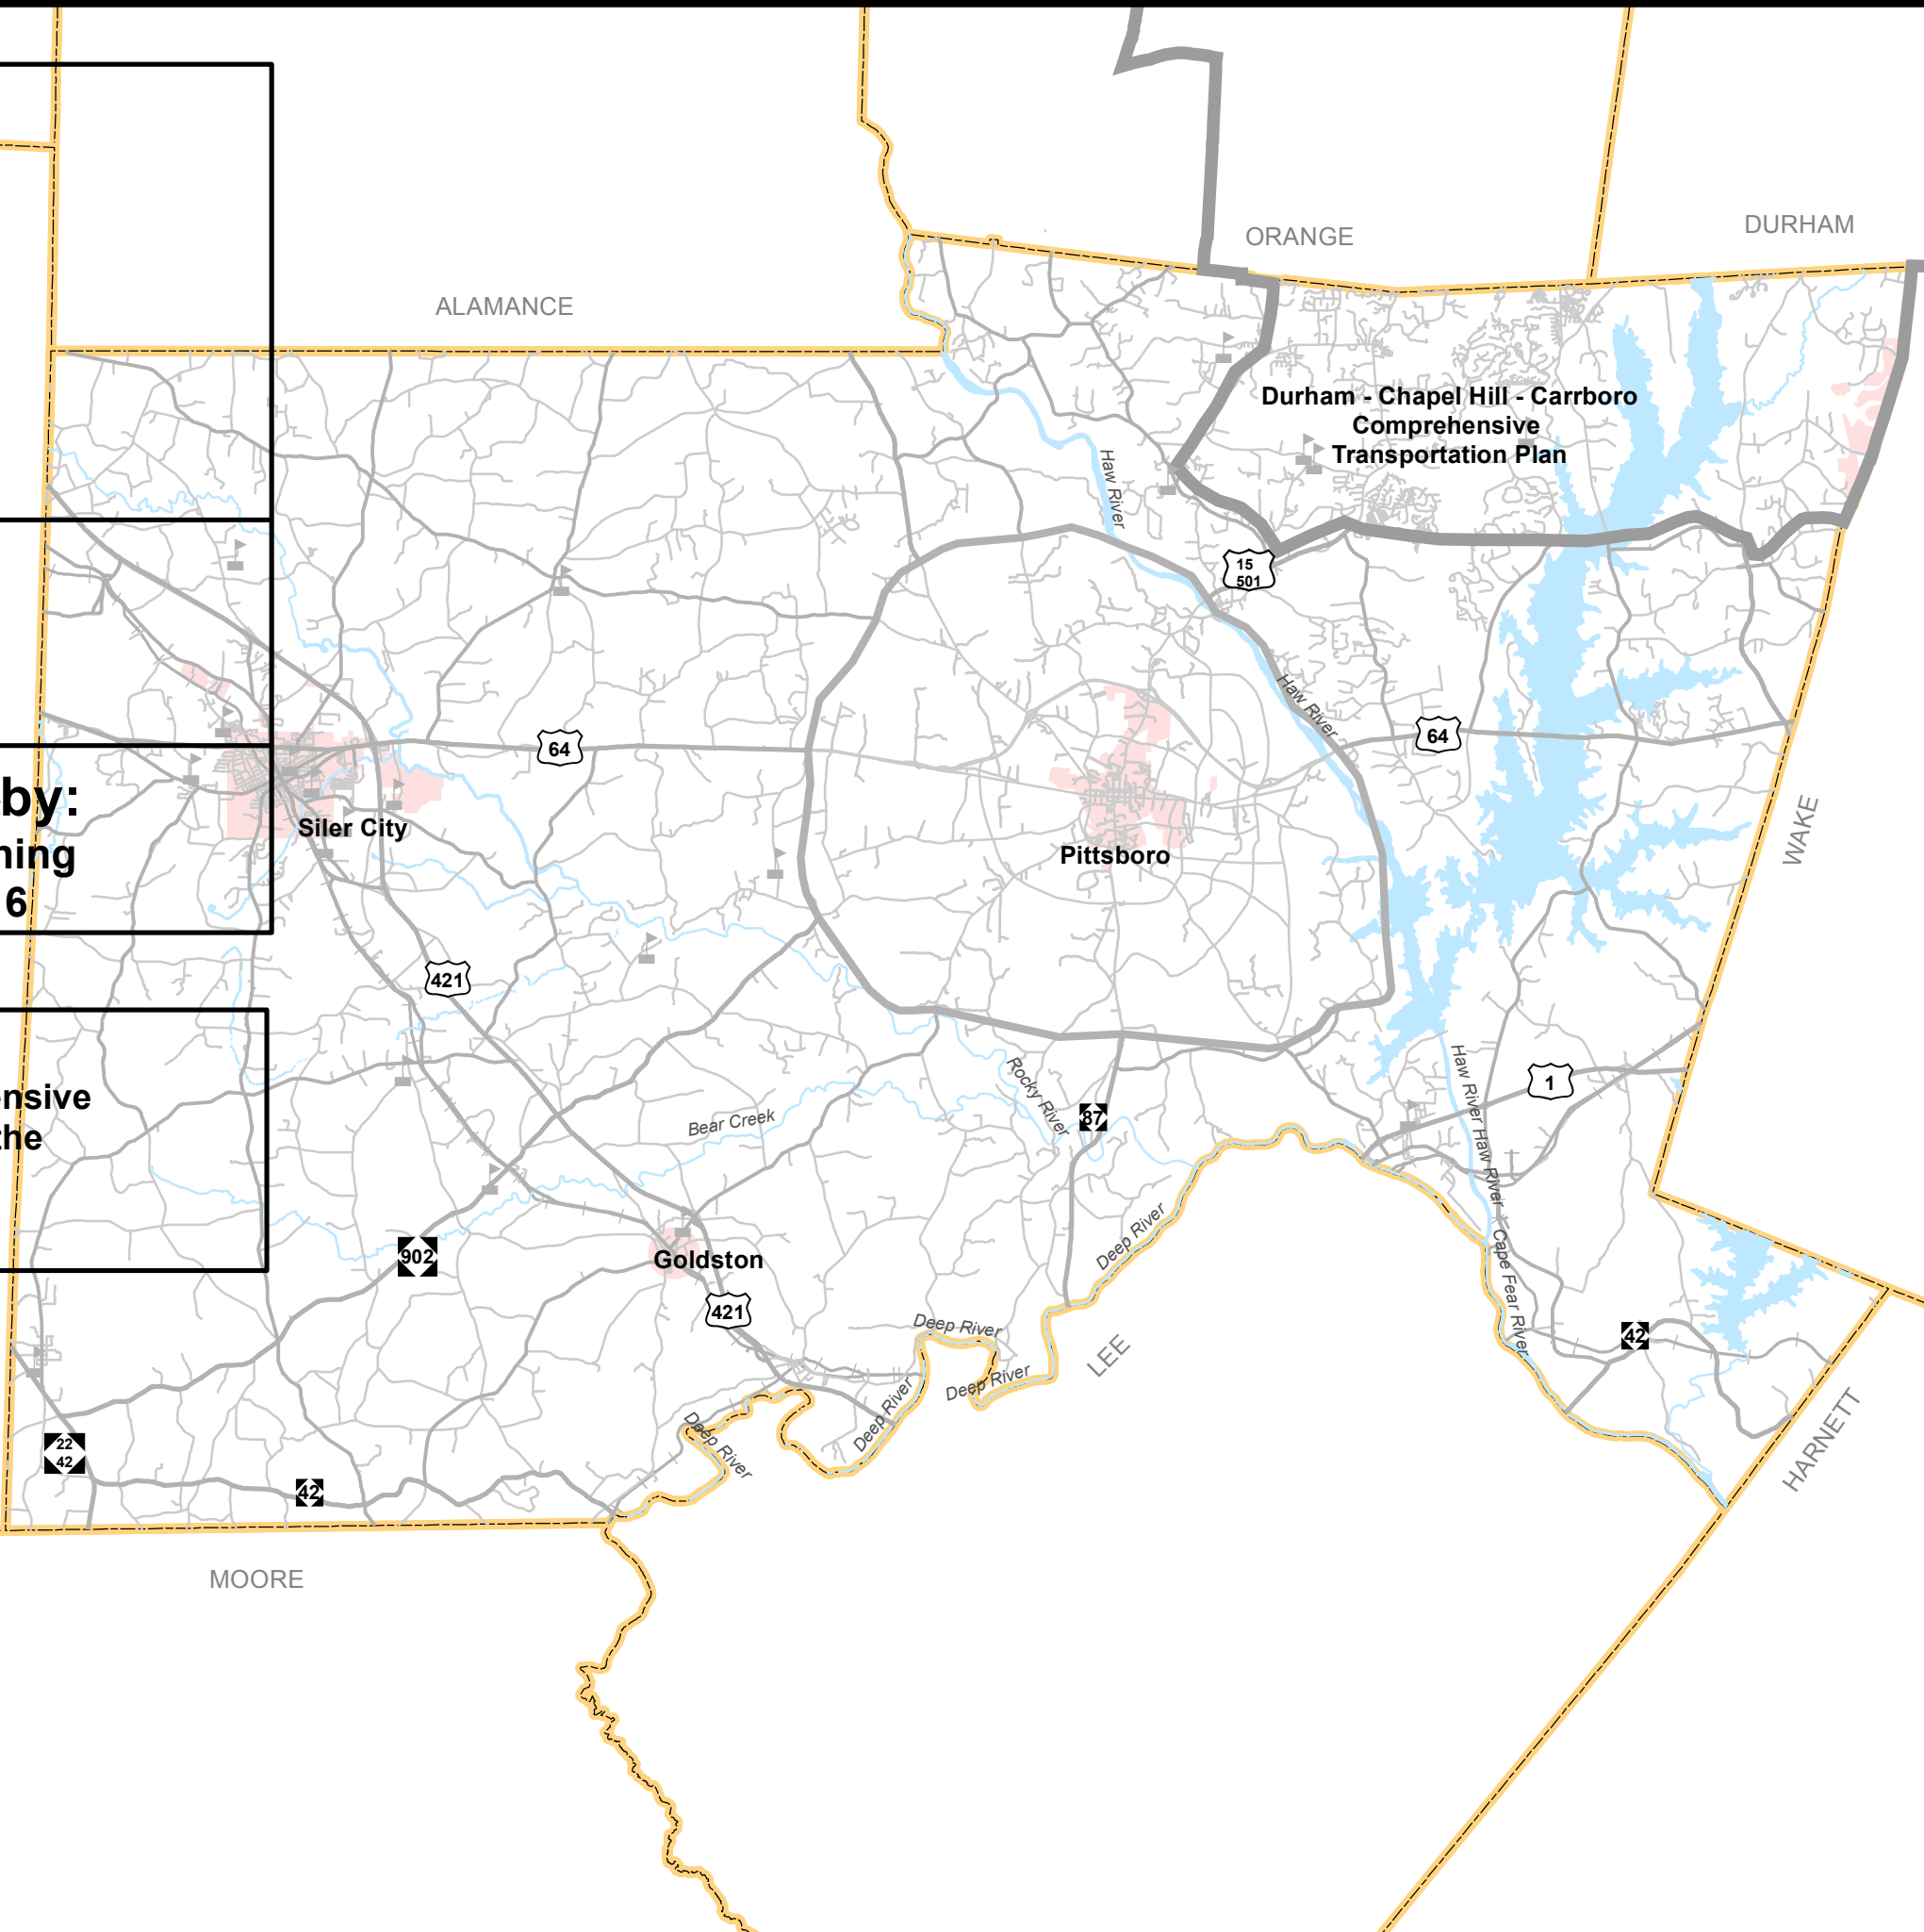

Adopted by:
Siler City
Date: 09/19/16
Goldston
Date: 10/03/16
Chatham County
Date: 11/21/16
NCDOT Date:

Endorsed by:
TARPO
Date: 10/13/16

Recommended by:
Transportation Planning
Branch Date: 12/01/16

NOTES:
See Pittsboro Comprehensive
Transportation Plan for the
Pittsboro Area

Chatham County
 North Carolina
Comprehensive
Transportation Plan
RECOMMENDED
 Plan date: June 27, 2016

- Sheet 1 **Adoption Sheet**
- Sheet 2 **Highway Map**
- Sheet 3 **Public Transportation and Rail Map**
- Sheet 4 **Bicycle Map**
- Sheet 5 **Pedestrian Map**

Legend

- Schools
- Roads
- Railroad
- Rivers and Streams
- Water Bodies
- Municipal Boundaries
- Planning Area Boundary
- MPO Boundary
- County Boundaries

Figure 1
 Sheet 1 of 5

Base map date: August 2012
 Refer to CTP document for more details