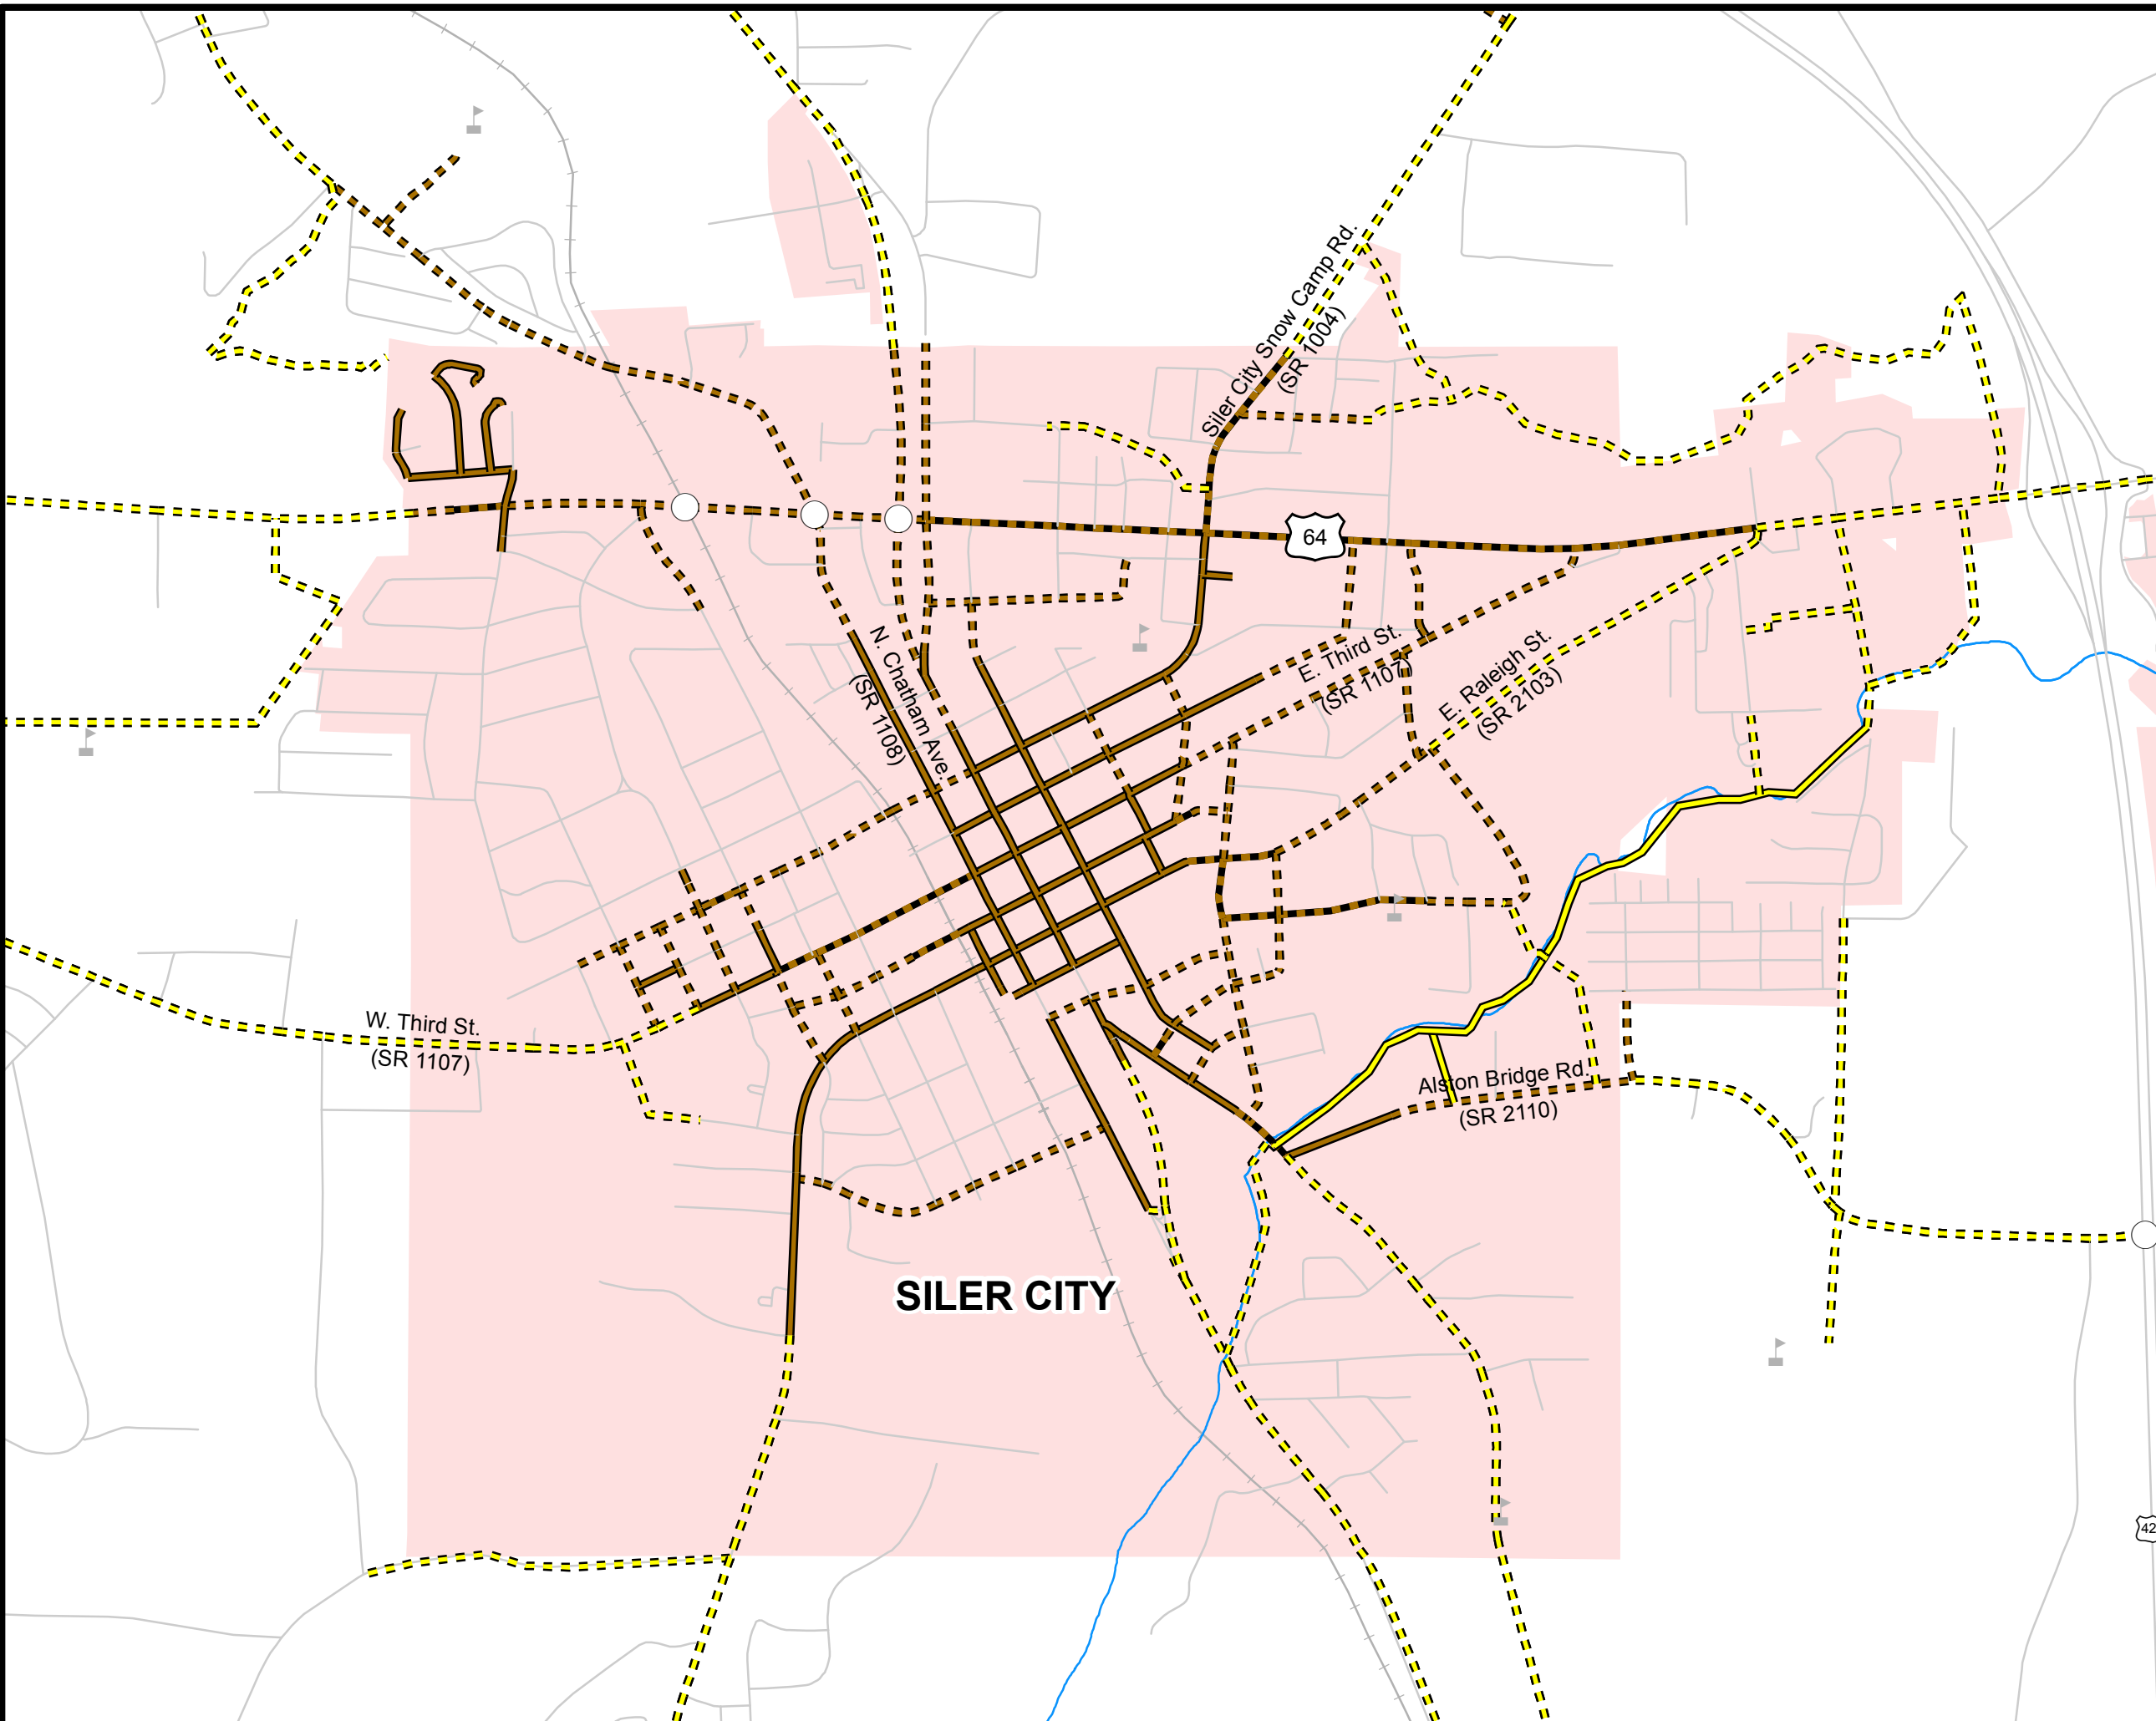

**Pedestrian Map
Siler City Inset**

Chatham County

**RECOMMENDED
Comprehensive
Transportation Plan**

Plan date: June 27, 2016

- Sidewalks**
- Existing
 - Needs Improvement
 - Recommended

- Off-road**
- Existing
 - Needs Improvement
 - Recommended

- Multi-Use Paths**
- Existing
 - Needs Improvement
 - Recommended

- Existing Grade Separation
- Proposed Grade Separation

Sheet 5A of 5

Base map date:
Refer to CTP document for more details

SILER CITY

W. Third St.
(SR 1107)

N. Chatham Ave.
(SR 1108)

Siler City Show Camp Rd.
(SR 1004)

64

E. Third St.
(SR 1109)

E. Raleigh St.
(SR 2103)

Alston Bridge Rd.
(SR 2110)

42