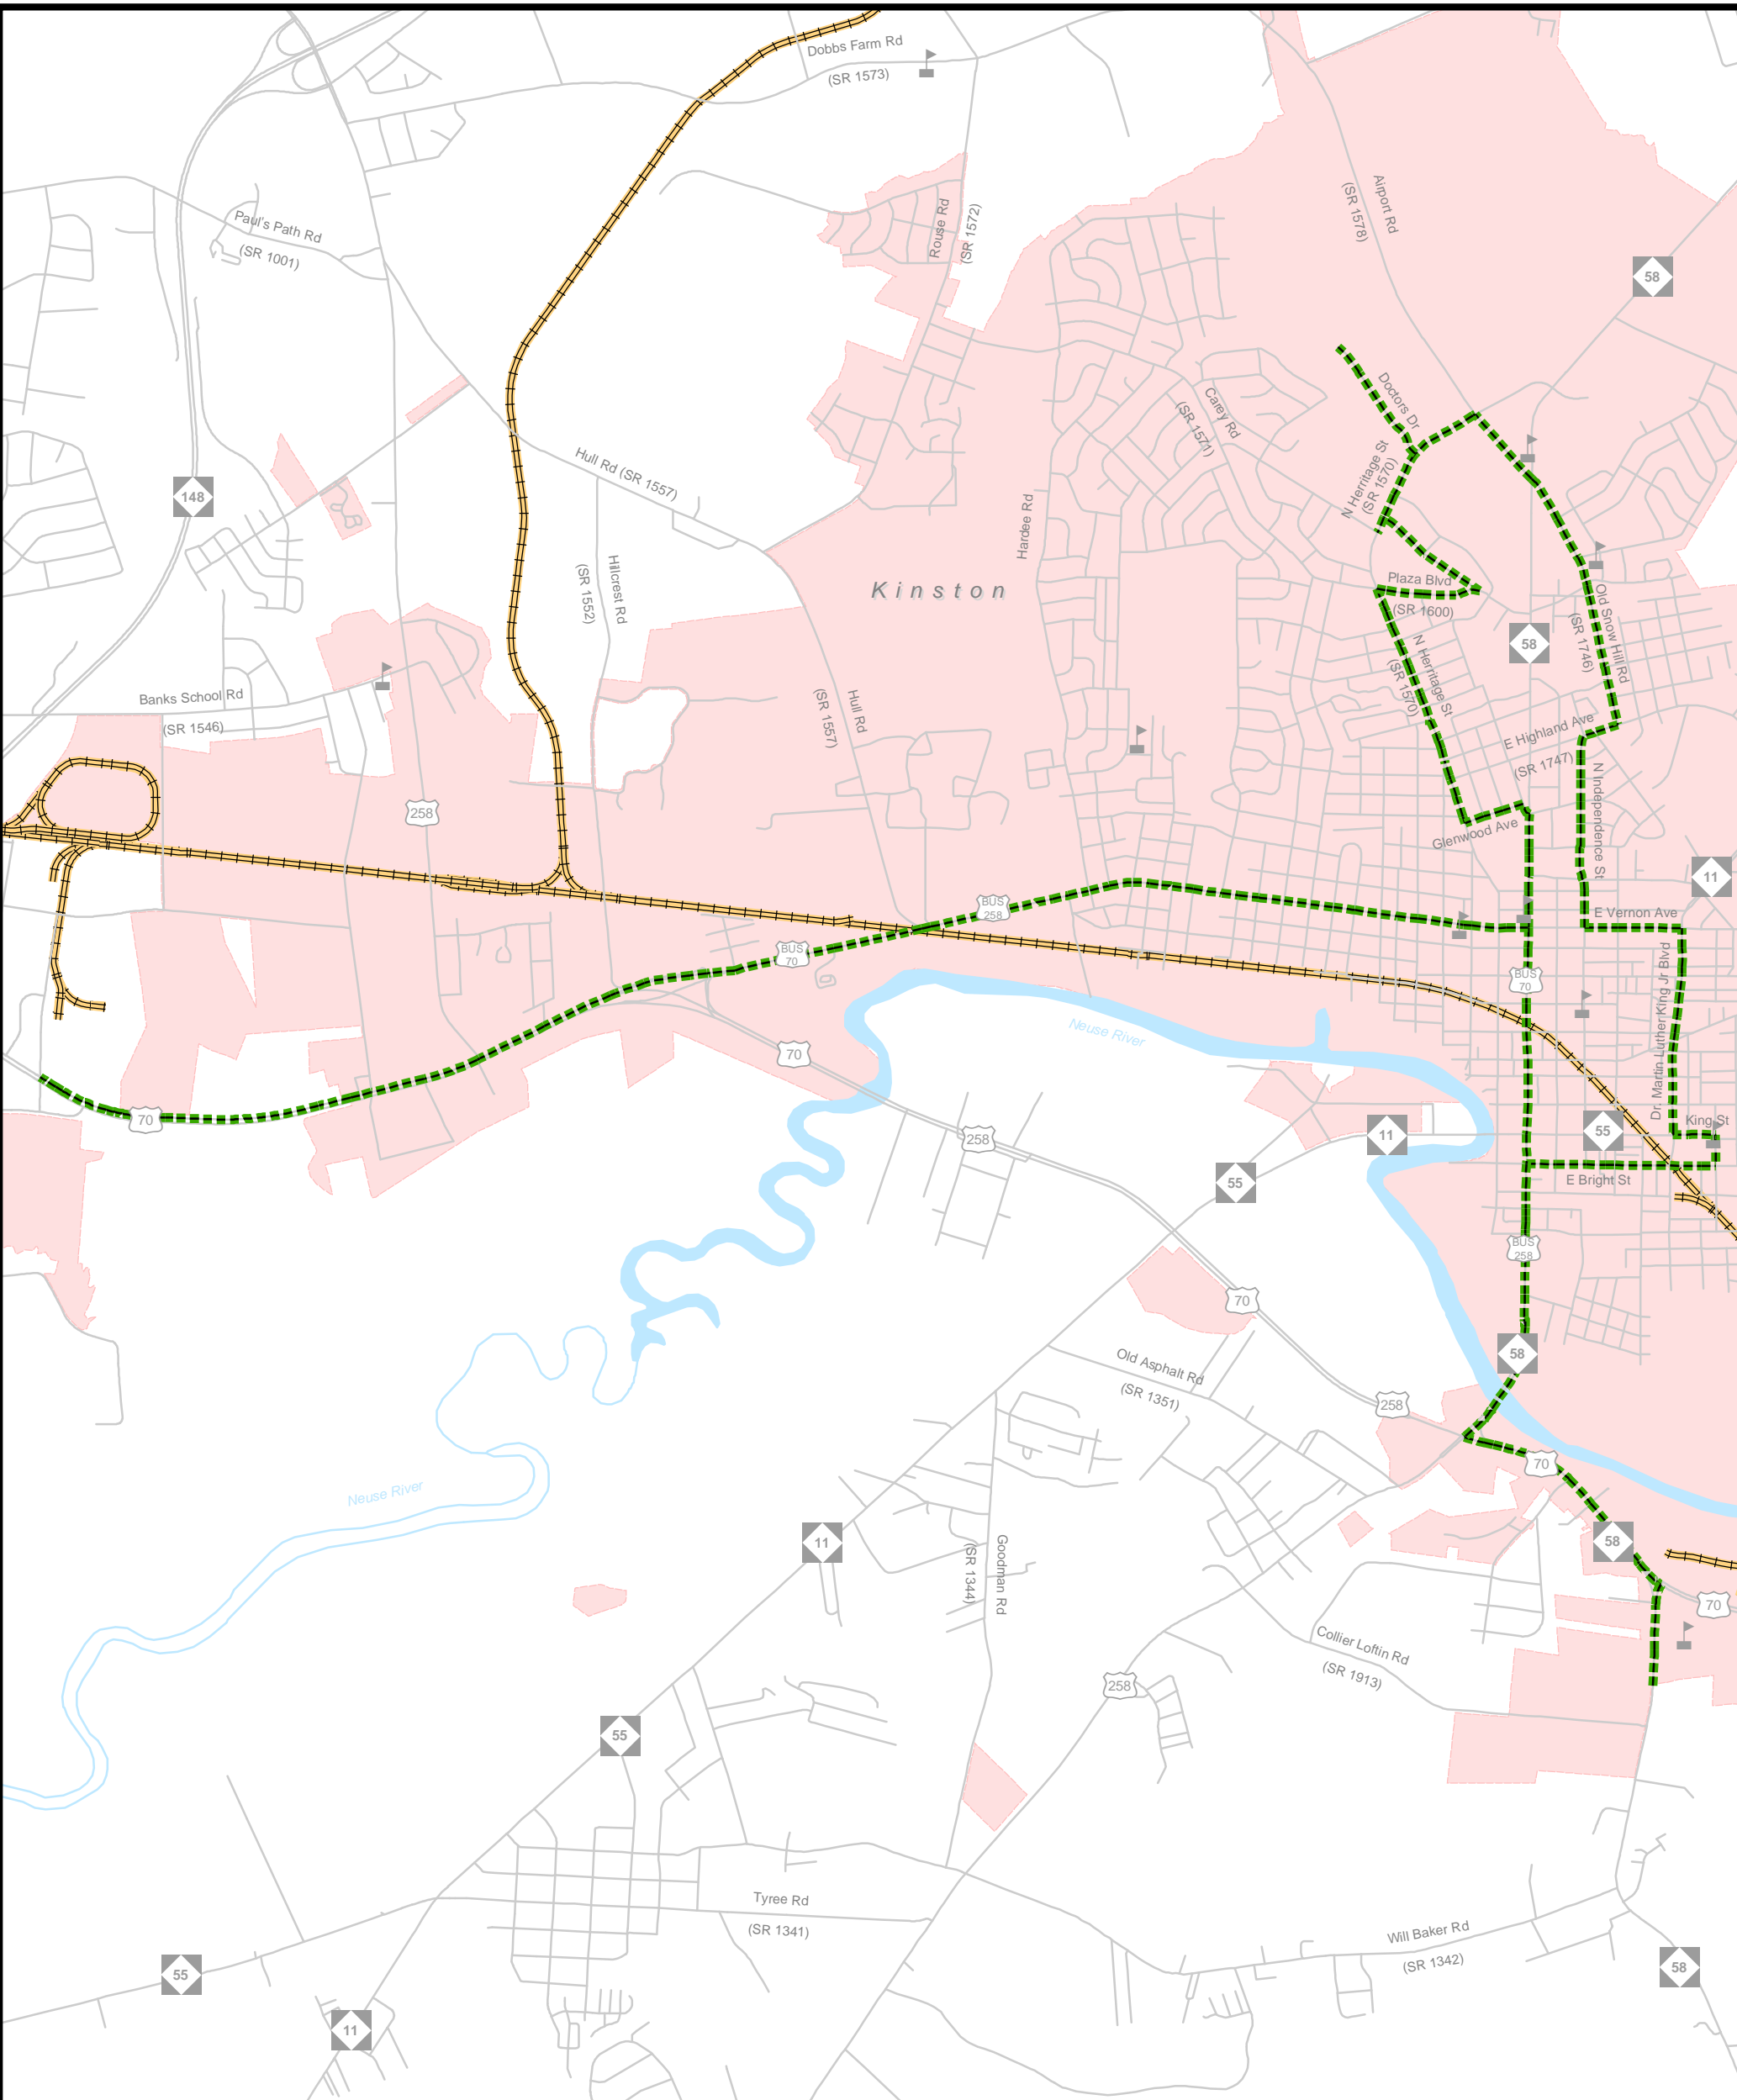

Public Transportation & Rail Map

Lenoir County
Comprehensive
Transportation Plan

Plan date: March 7, 2018

**Public Transportation & Rail Map
Inset A**

**Lenoir County
Comprehensive
Transportation Plan**

Plan date: March 7, 2018