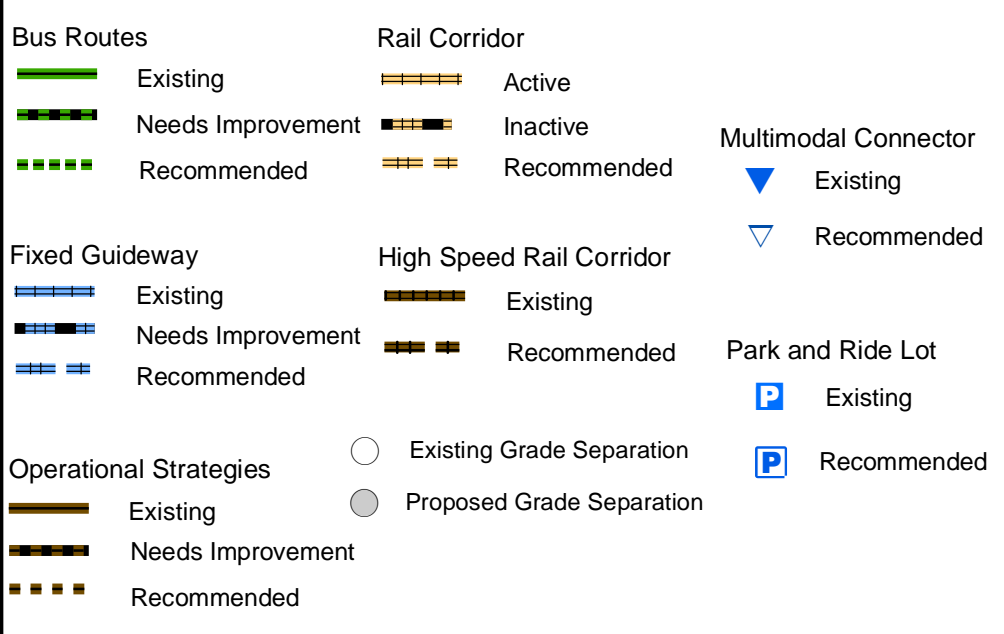

Public Transportation & Rail Map

Lenoir County
Comprehensive
Transportation Plan

Plan date: March 7, 2018

**Public Transportation & Rail Map
Inset A**

**Lenoir County
Comprehensive
Transportation Plan**

Plan date: March 7, 2018