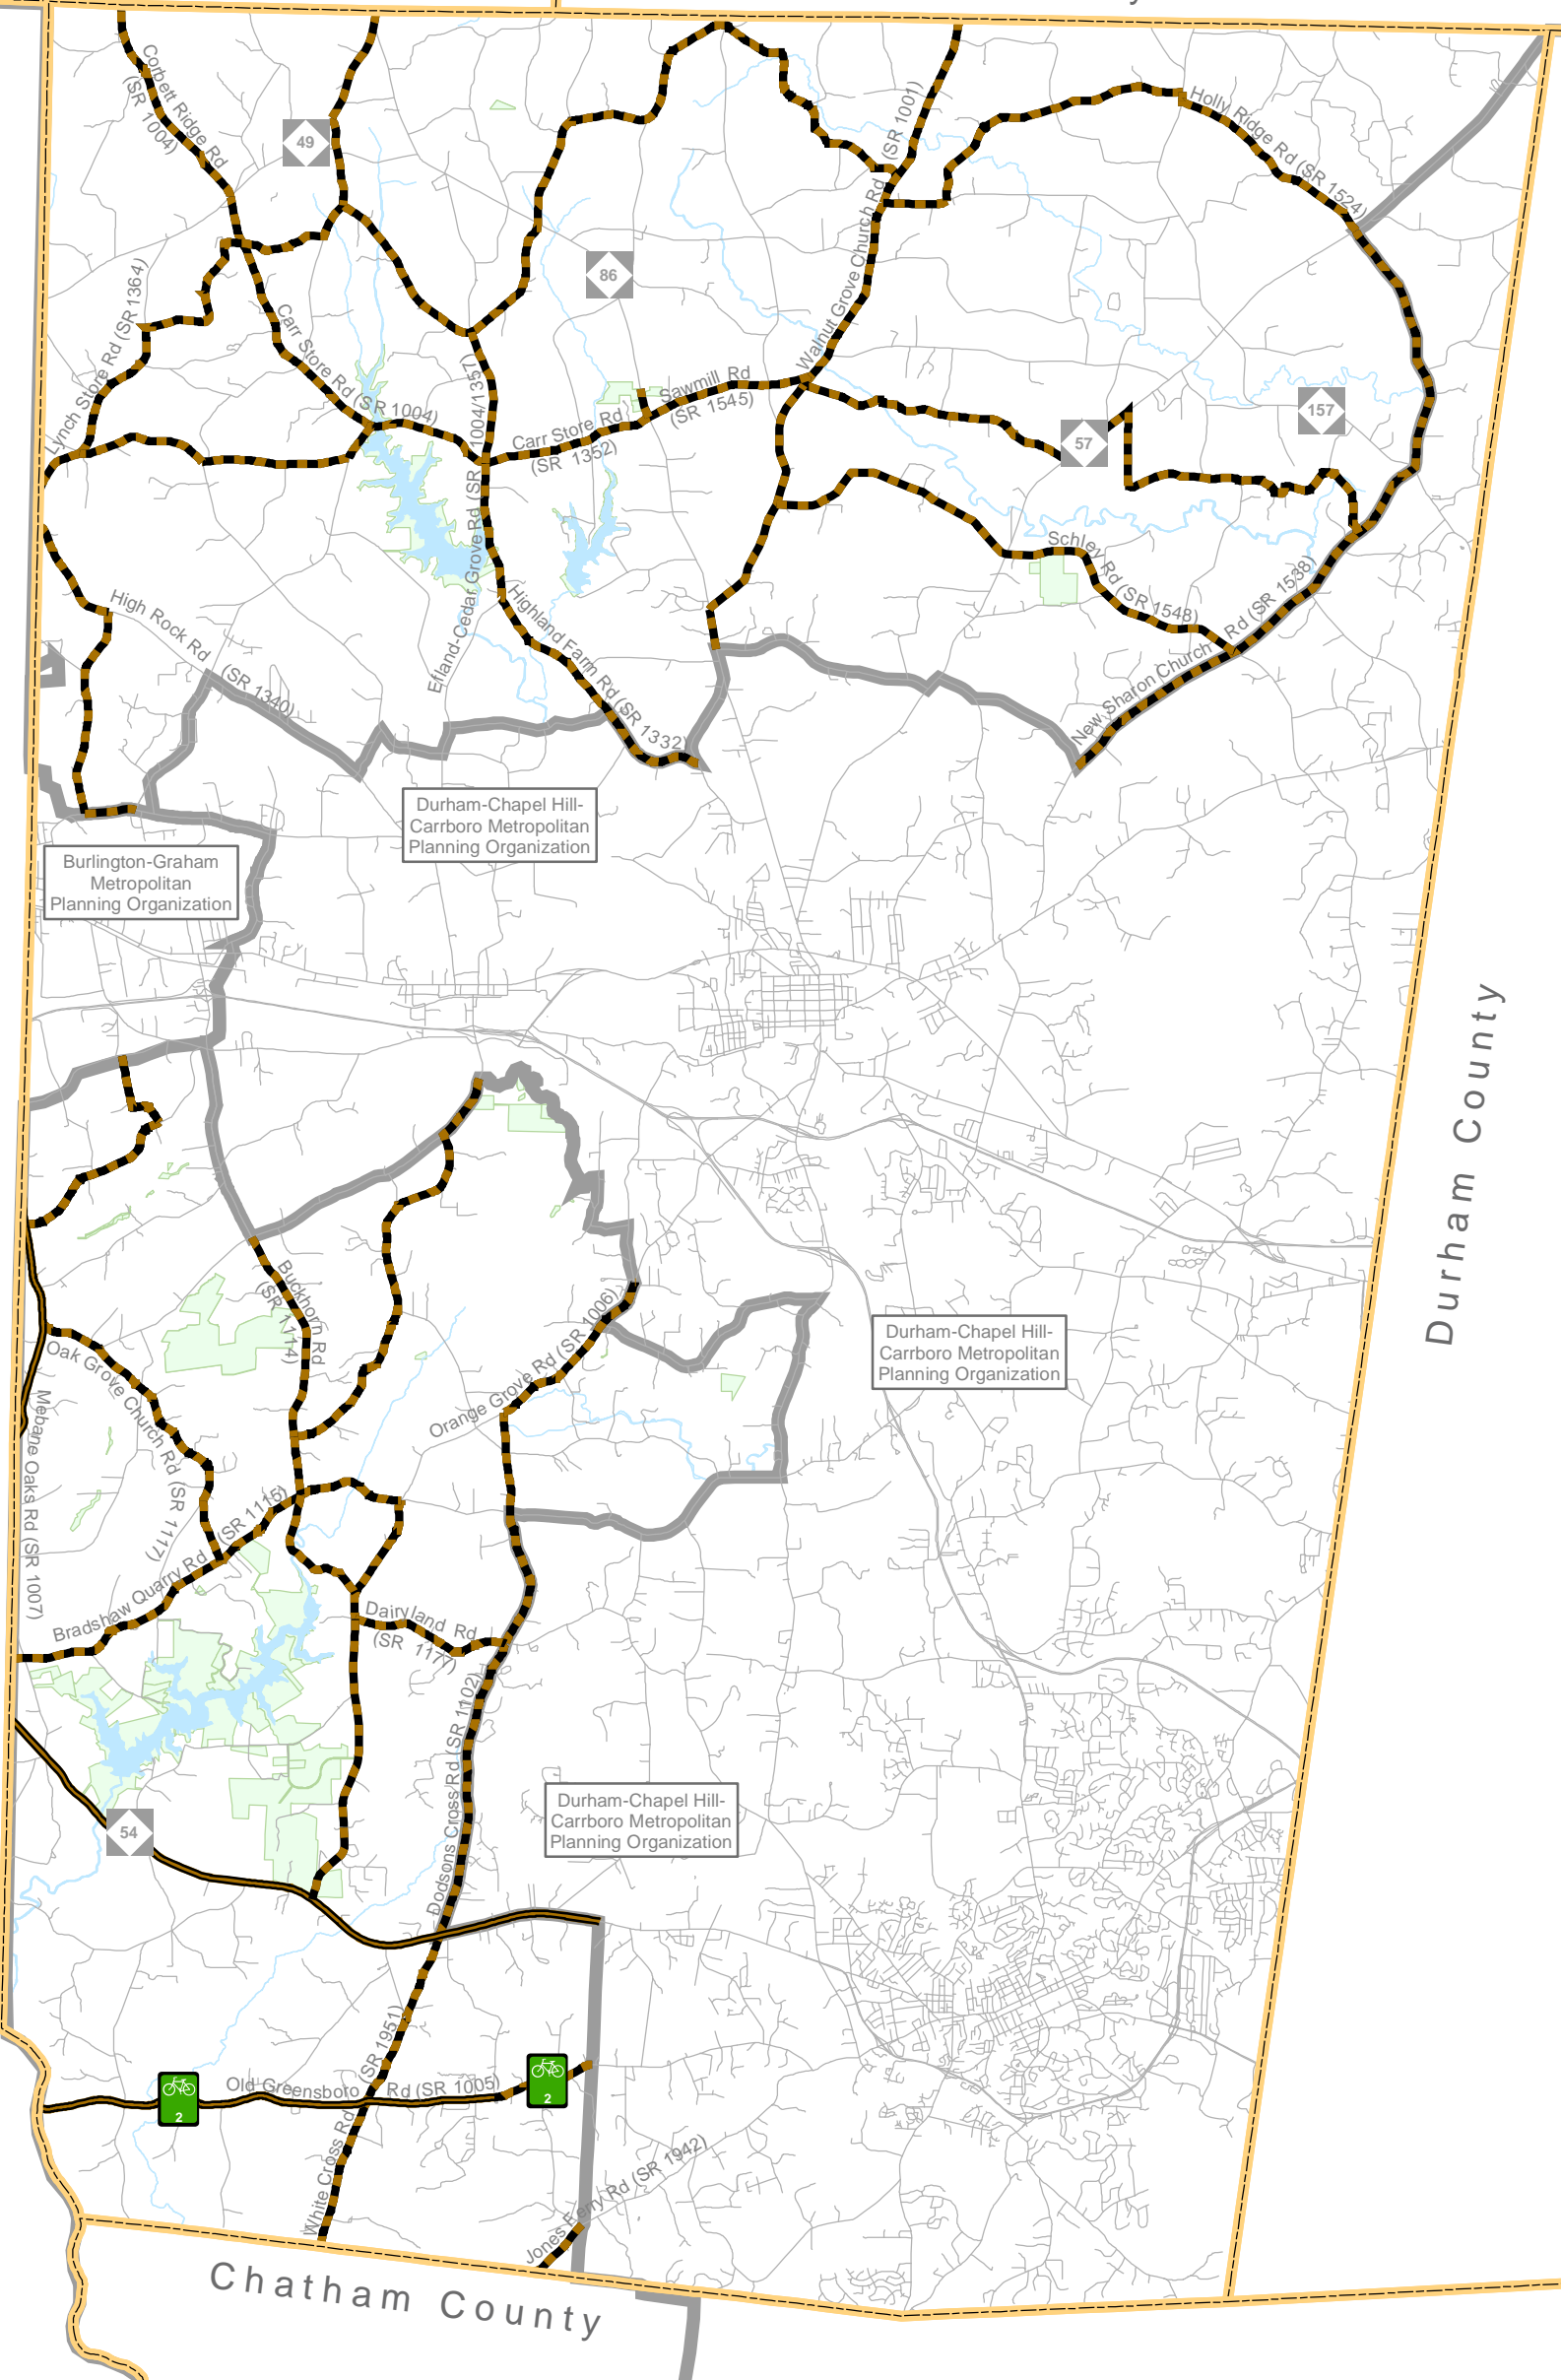

Caswell County

Person County

Alamance County

Durham County

Chatham County

On-road

- Existing
- Needs Improvement
- Recommended

Multi-Use Paths

- Existing
- Needs Improvement
- Recommended

Off-road

- Existing
- Needs Improvement
- Recommended

- Existing Grade Separation
- Proposed Grade Separation
- North Carolina Bike Route #

Figure 1  
Sheet 4 of 5

Base map date: April, 2009

Refer to CTP document for more details

Bicycle Map

Orange County  
Comprehensive  
Transportation Plan

Plan date: March 7, 2013