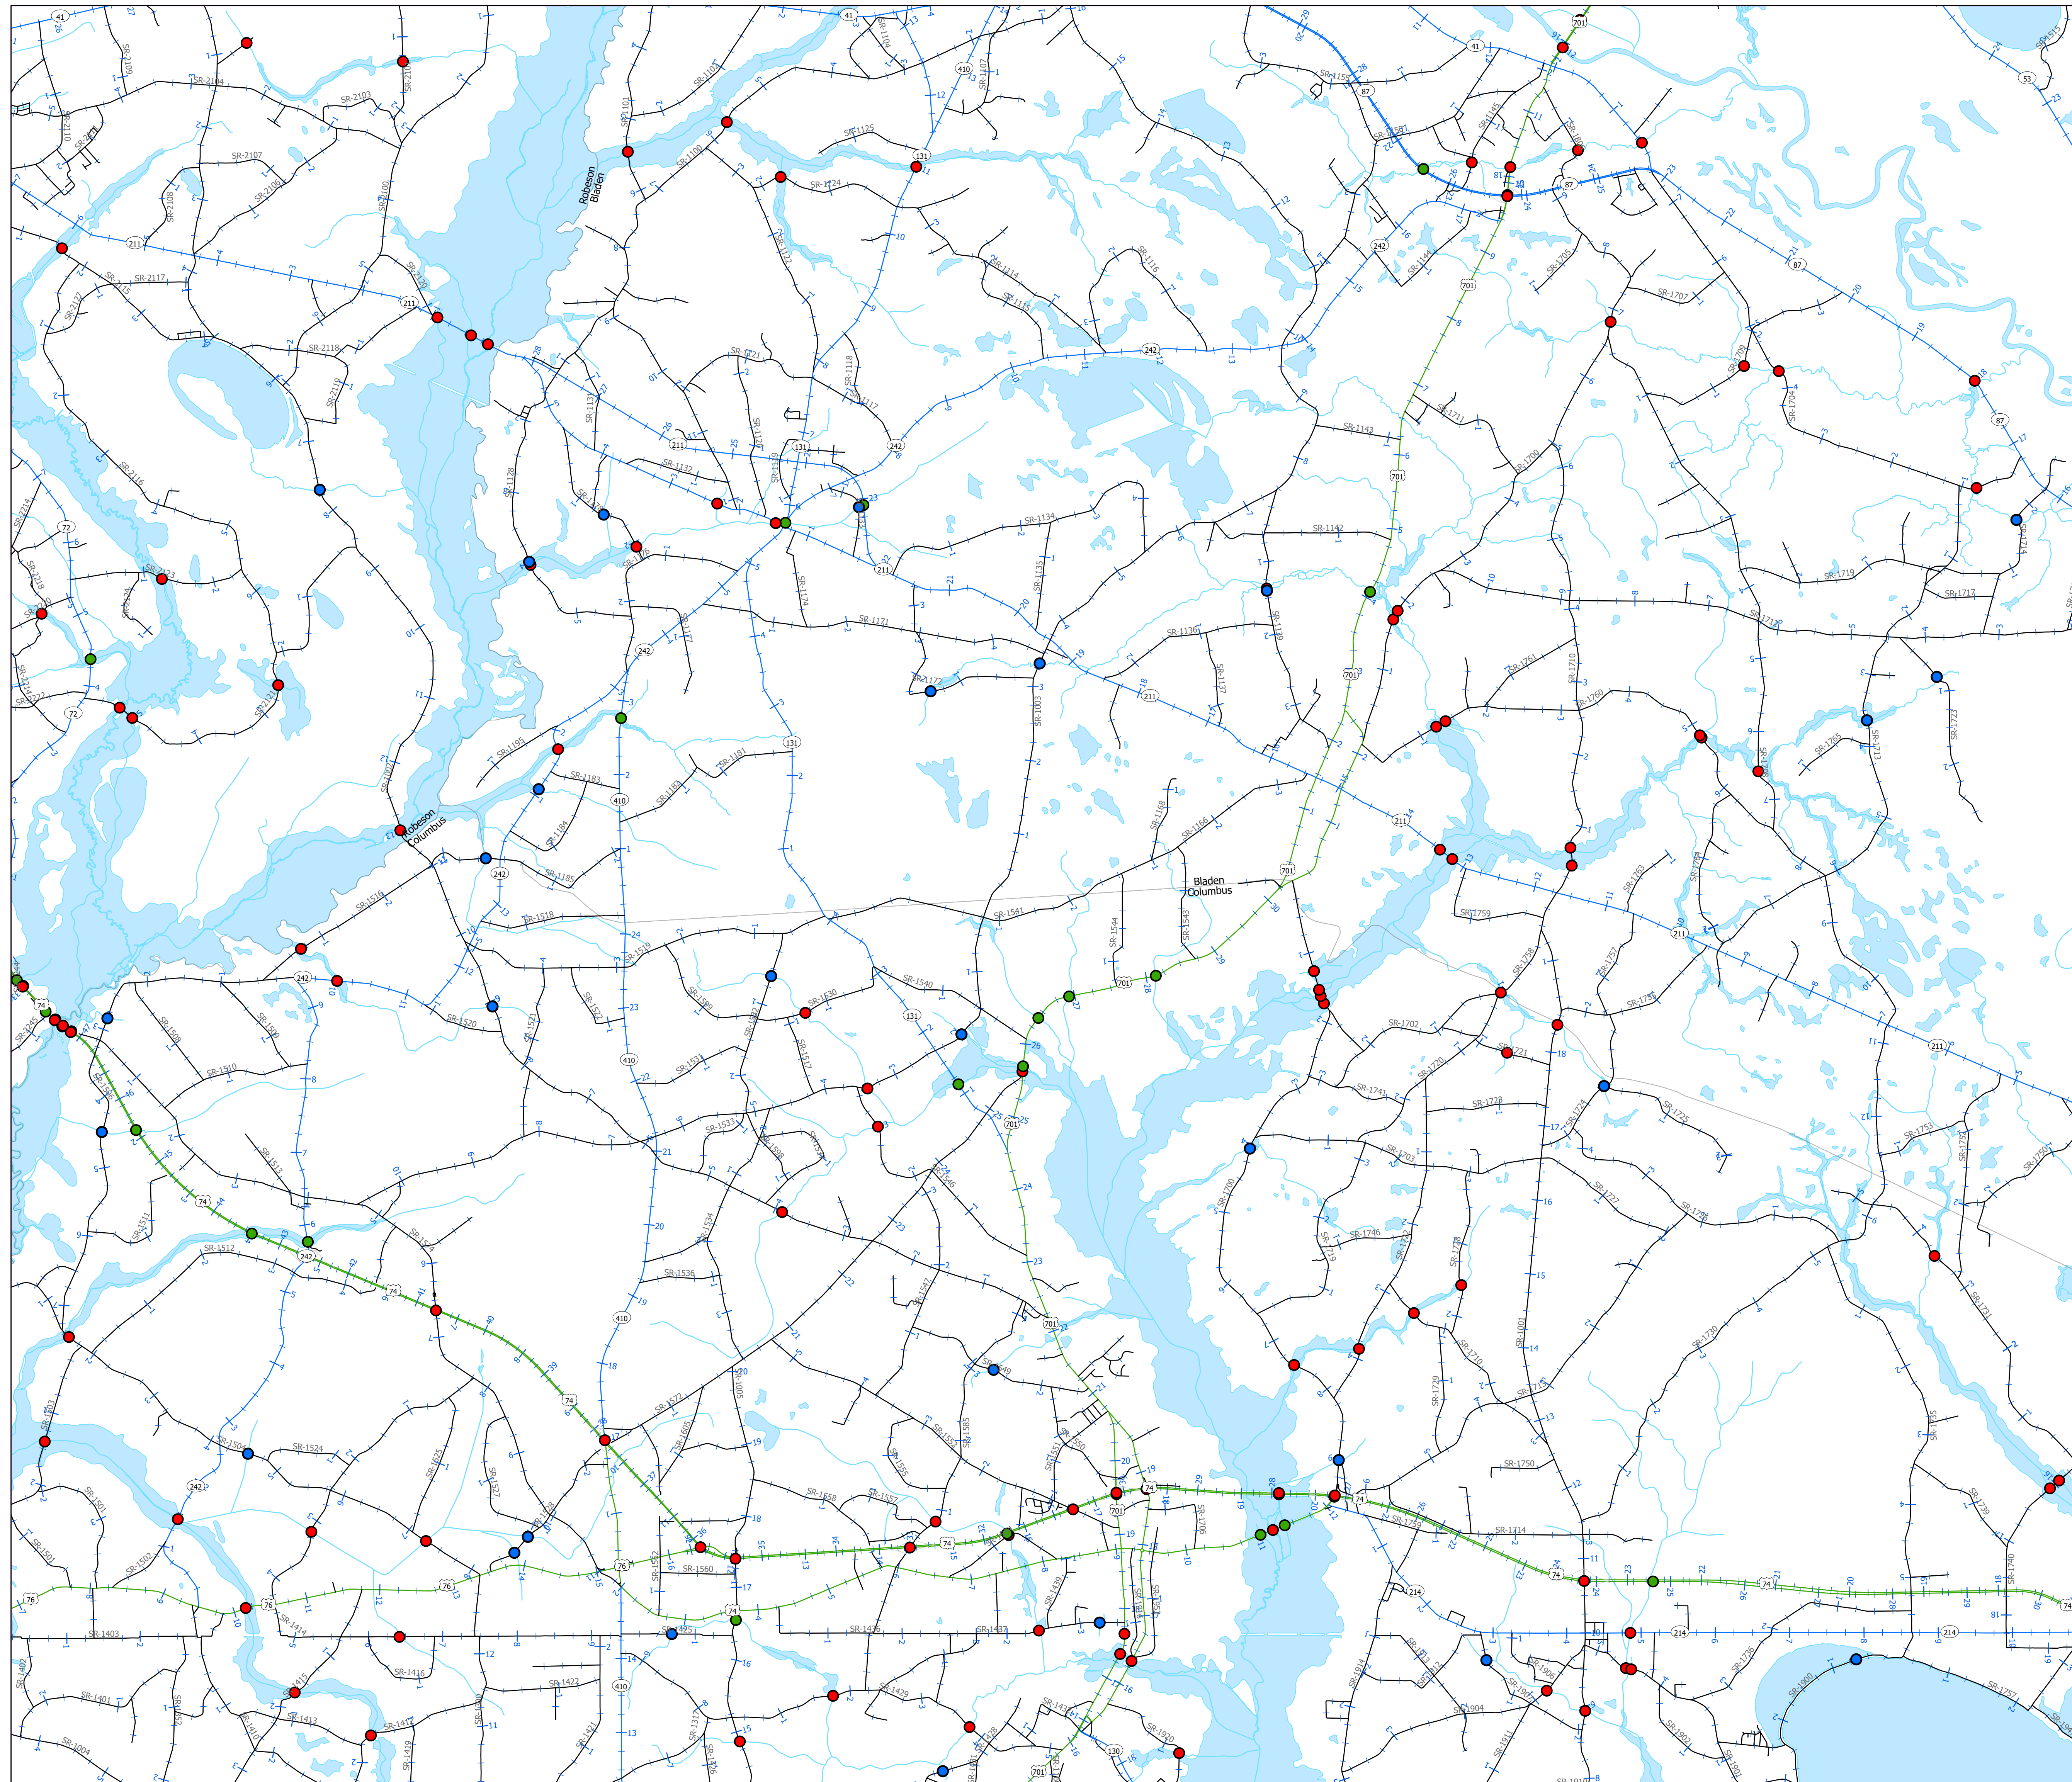

# Division 6 Atlas Milepost Map

Page: D2

- Legend**
- BRIDGE
  - CULVERT
  - PIPE
  - Interstate
  - US Route
  - NC Route
  - Secondary Route
  - Ramps
  - County Boundary

Routes are hatched every 0.25 miles and are labeled every mile.  
Only routes over one mile have hatching.  
Maps last updated: June, 2024