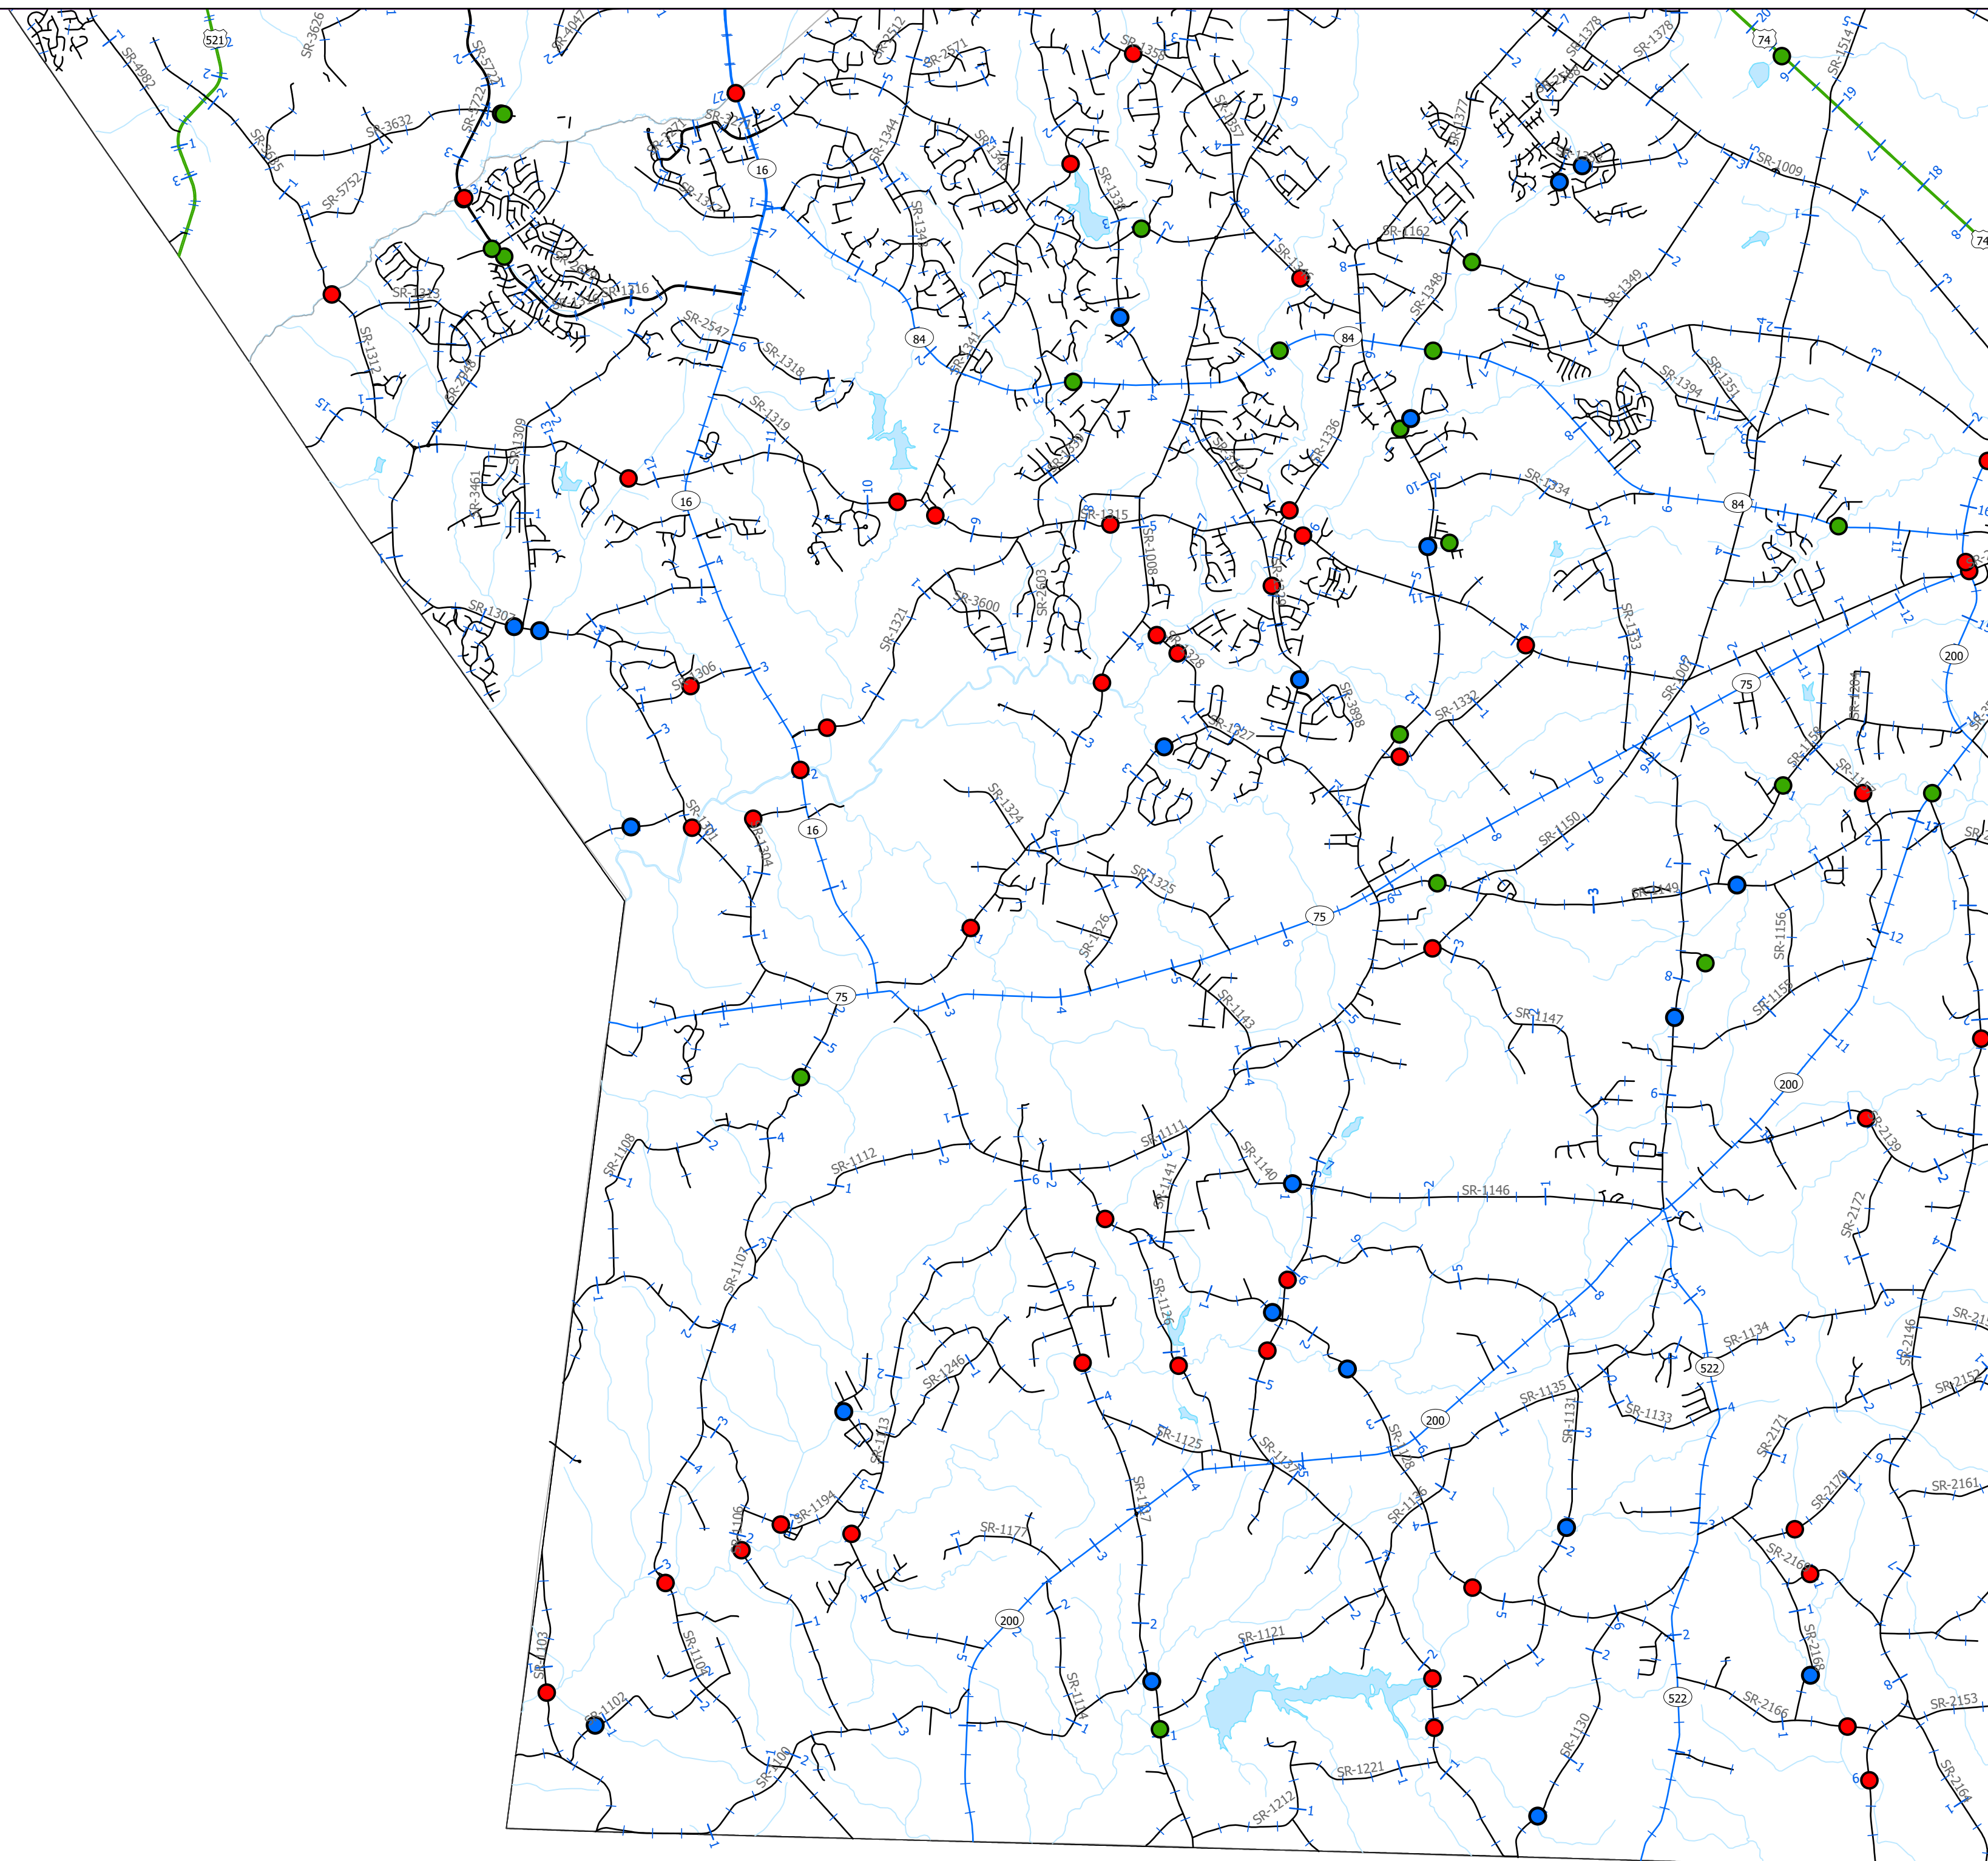

# Division 10 Atlas

## Milepost Map

Page: C1

- Legend**
- BRIDGE
  - CULVERT
  - PIPE
  - Interstate
  - US Route
  - NC Route
  - Secondary Route
  - Ramps
  - County Boundary

Routes are hatched every 0.25 miles and are labeled every mile.  
 Only routes over one mile have hatching.  
 Maps last updated: June, 2024