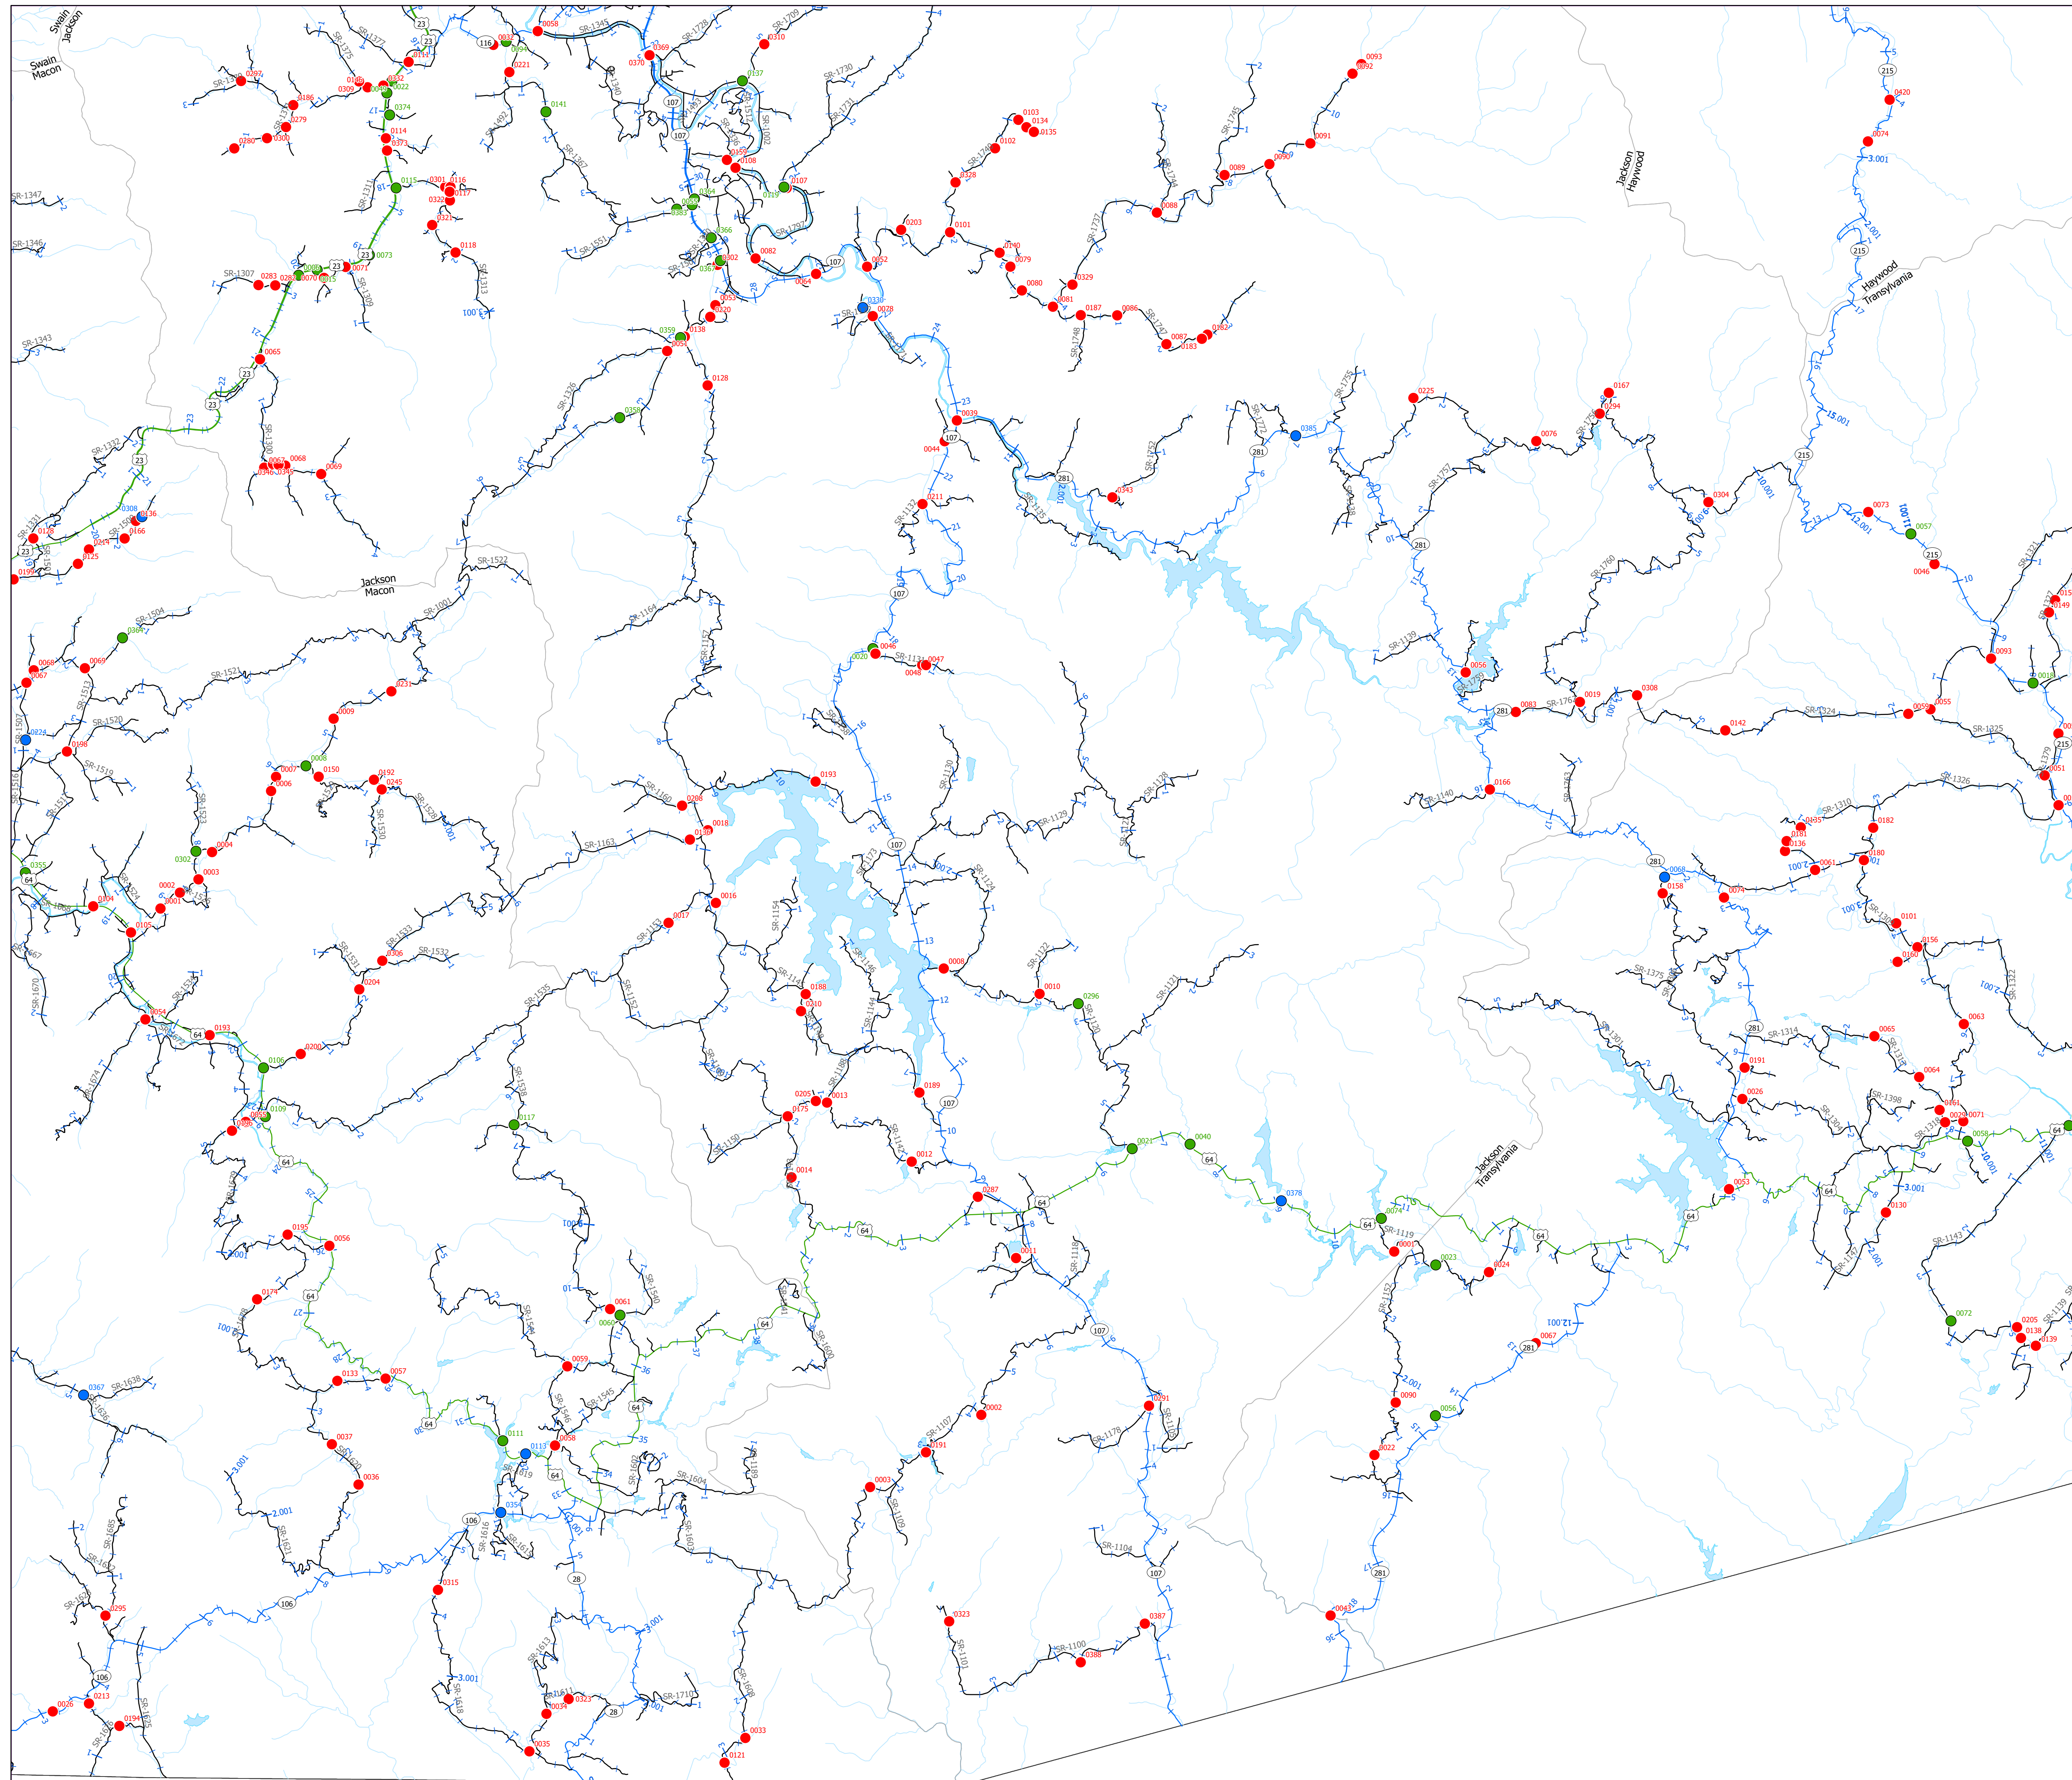

Division 14 Atlas Milepost Map

Page: C3

- Legend
- BRIDGE
 - CULVERT
 - PIPE
 - Interstate
 - US Route
 - NC Route
 - Secondary Route
 - Ramps
 - County Boundary

Routes are hatched every 0.25 miles and are labeled every mile.
Only routes over one mile have hatching.
Maps last updated: August, 2022