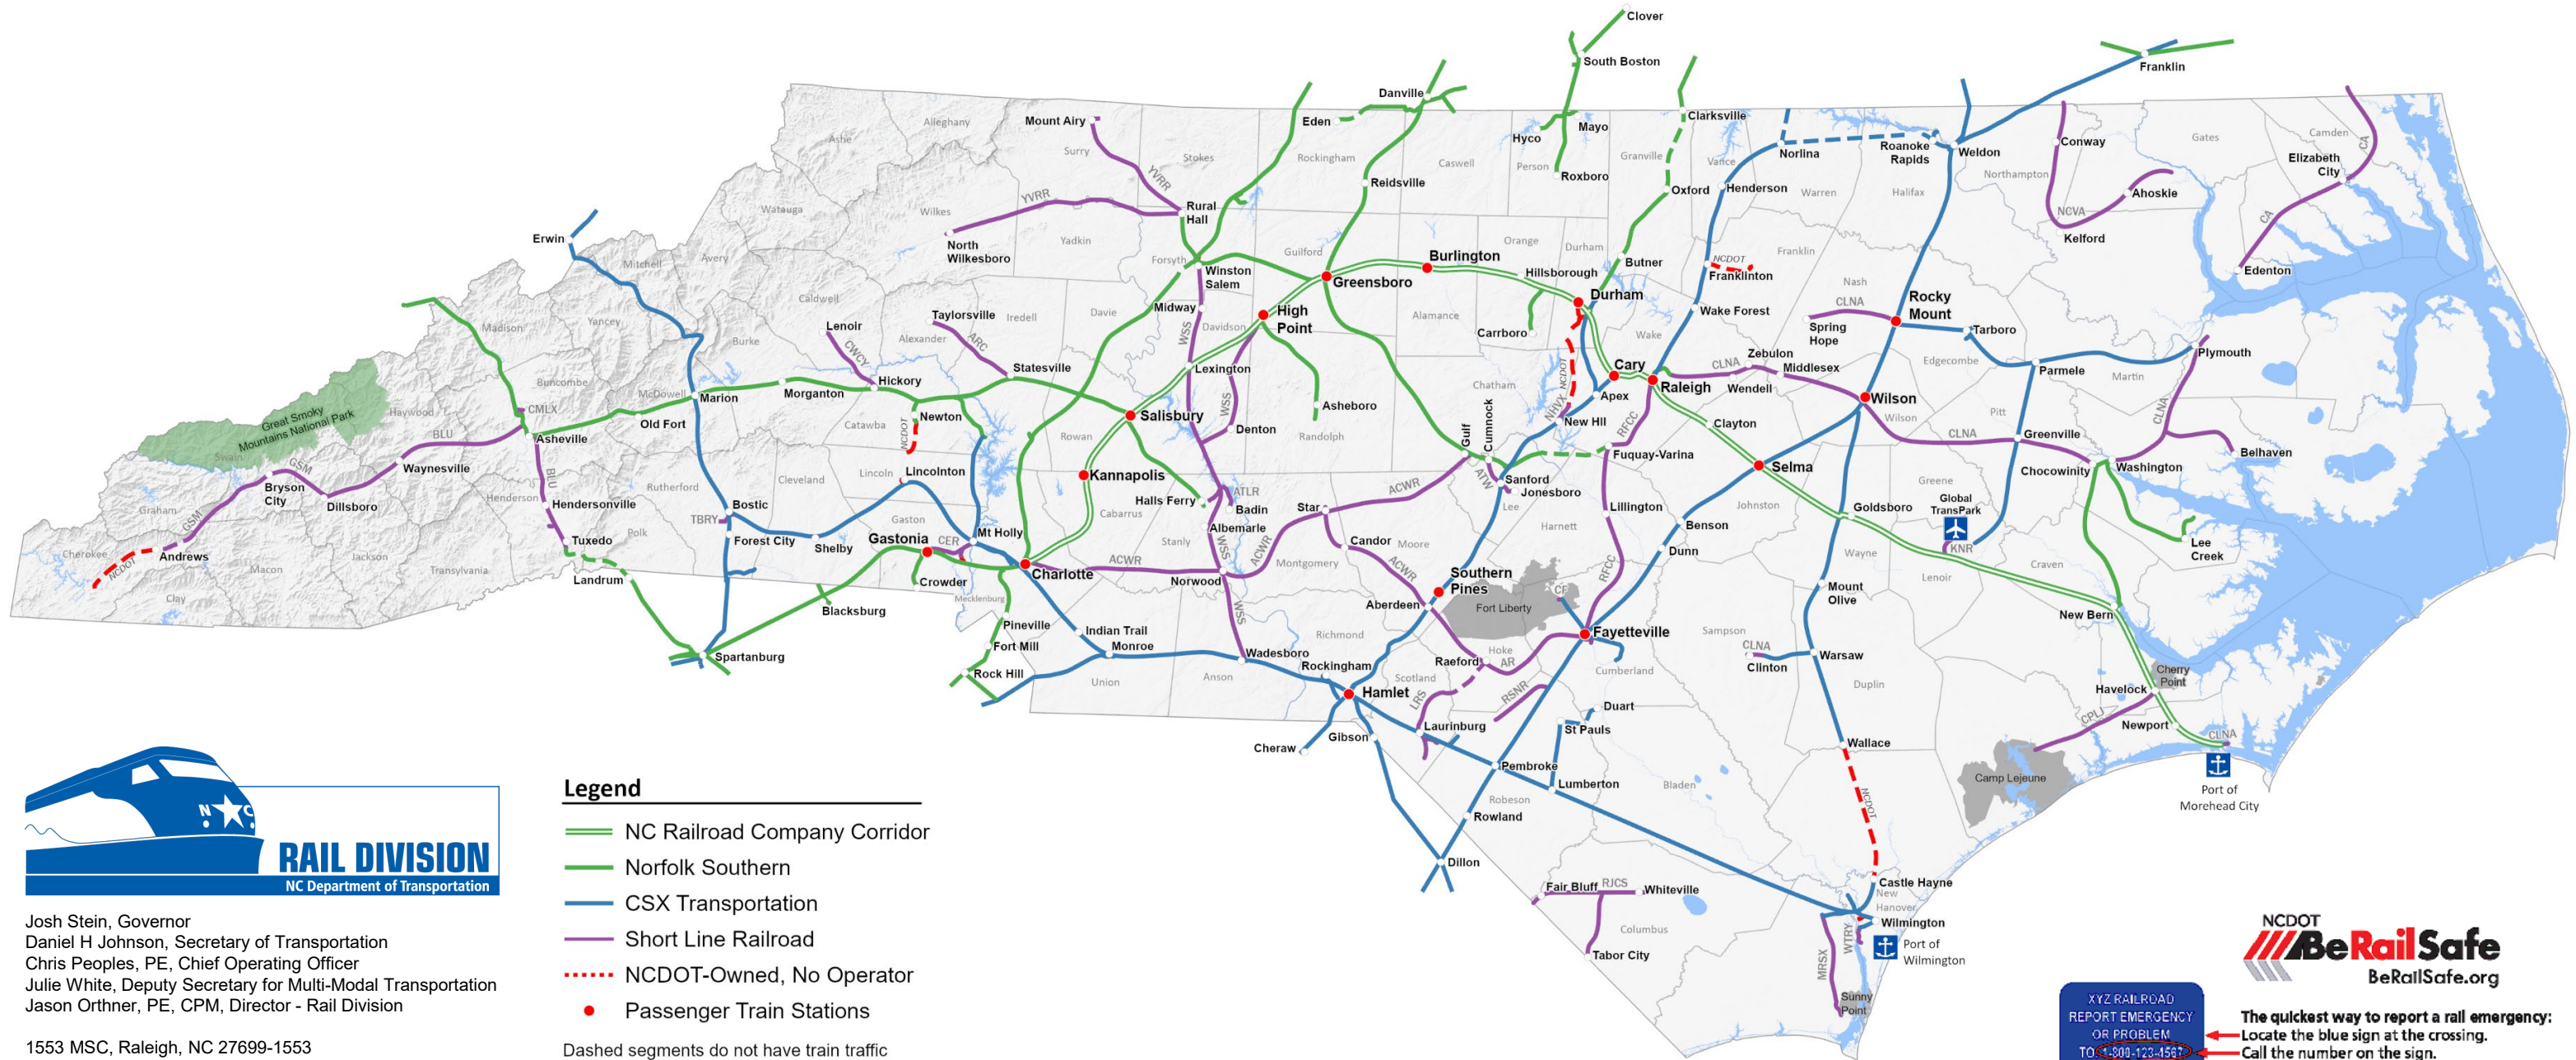

# North Carolina Railroad System

Josh Stein, Governor  
 Daniel H Johnson, Secretary of Transportation  
 Chris Peoples, PE, Chief Operating Officer  
 Julie White, Deputy Secretary for Multi-Modal Transportation  
 Jason Orthner, PE, CPM, Director - Rail Division

### Legend

- NC Railroad Company Corridor
- Norfolk Southern
- CSX Transportation
- Short Line Railroad
- - - - NCDOT-Owned, No Operator
- Passenger Train Stations

Dashed segments do not have train traffic

**XYZ RAILROAD REPORT EMERGENCY OR PROBLEM TO 800-123-4567 DOT# 123456A**

**The quickest way to report a rail emergency:**

- Locate the blue sign at the crossing.
- Call the number on the sign.
- Identify your location.

### Train Stations

- |               |             |                 |
|---------------|-------------|-----------------|
| •Burlington   | •Greensboro | •Rocky Mount    |
| •Cary         | •Hamlet     | •Salisbury      |
| •Charlotte    | •High Point | •Selma          |
| •Durham       | •Kannapolis | •Southern Pines |
| •Fayetteville | •Raleigh    | •Wilson         |
| •Gastonia     |             |                 |