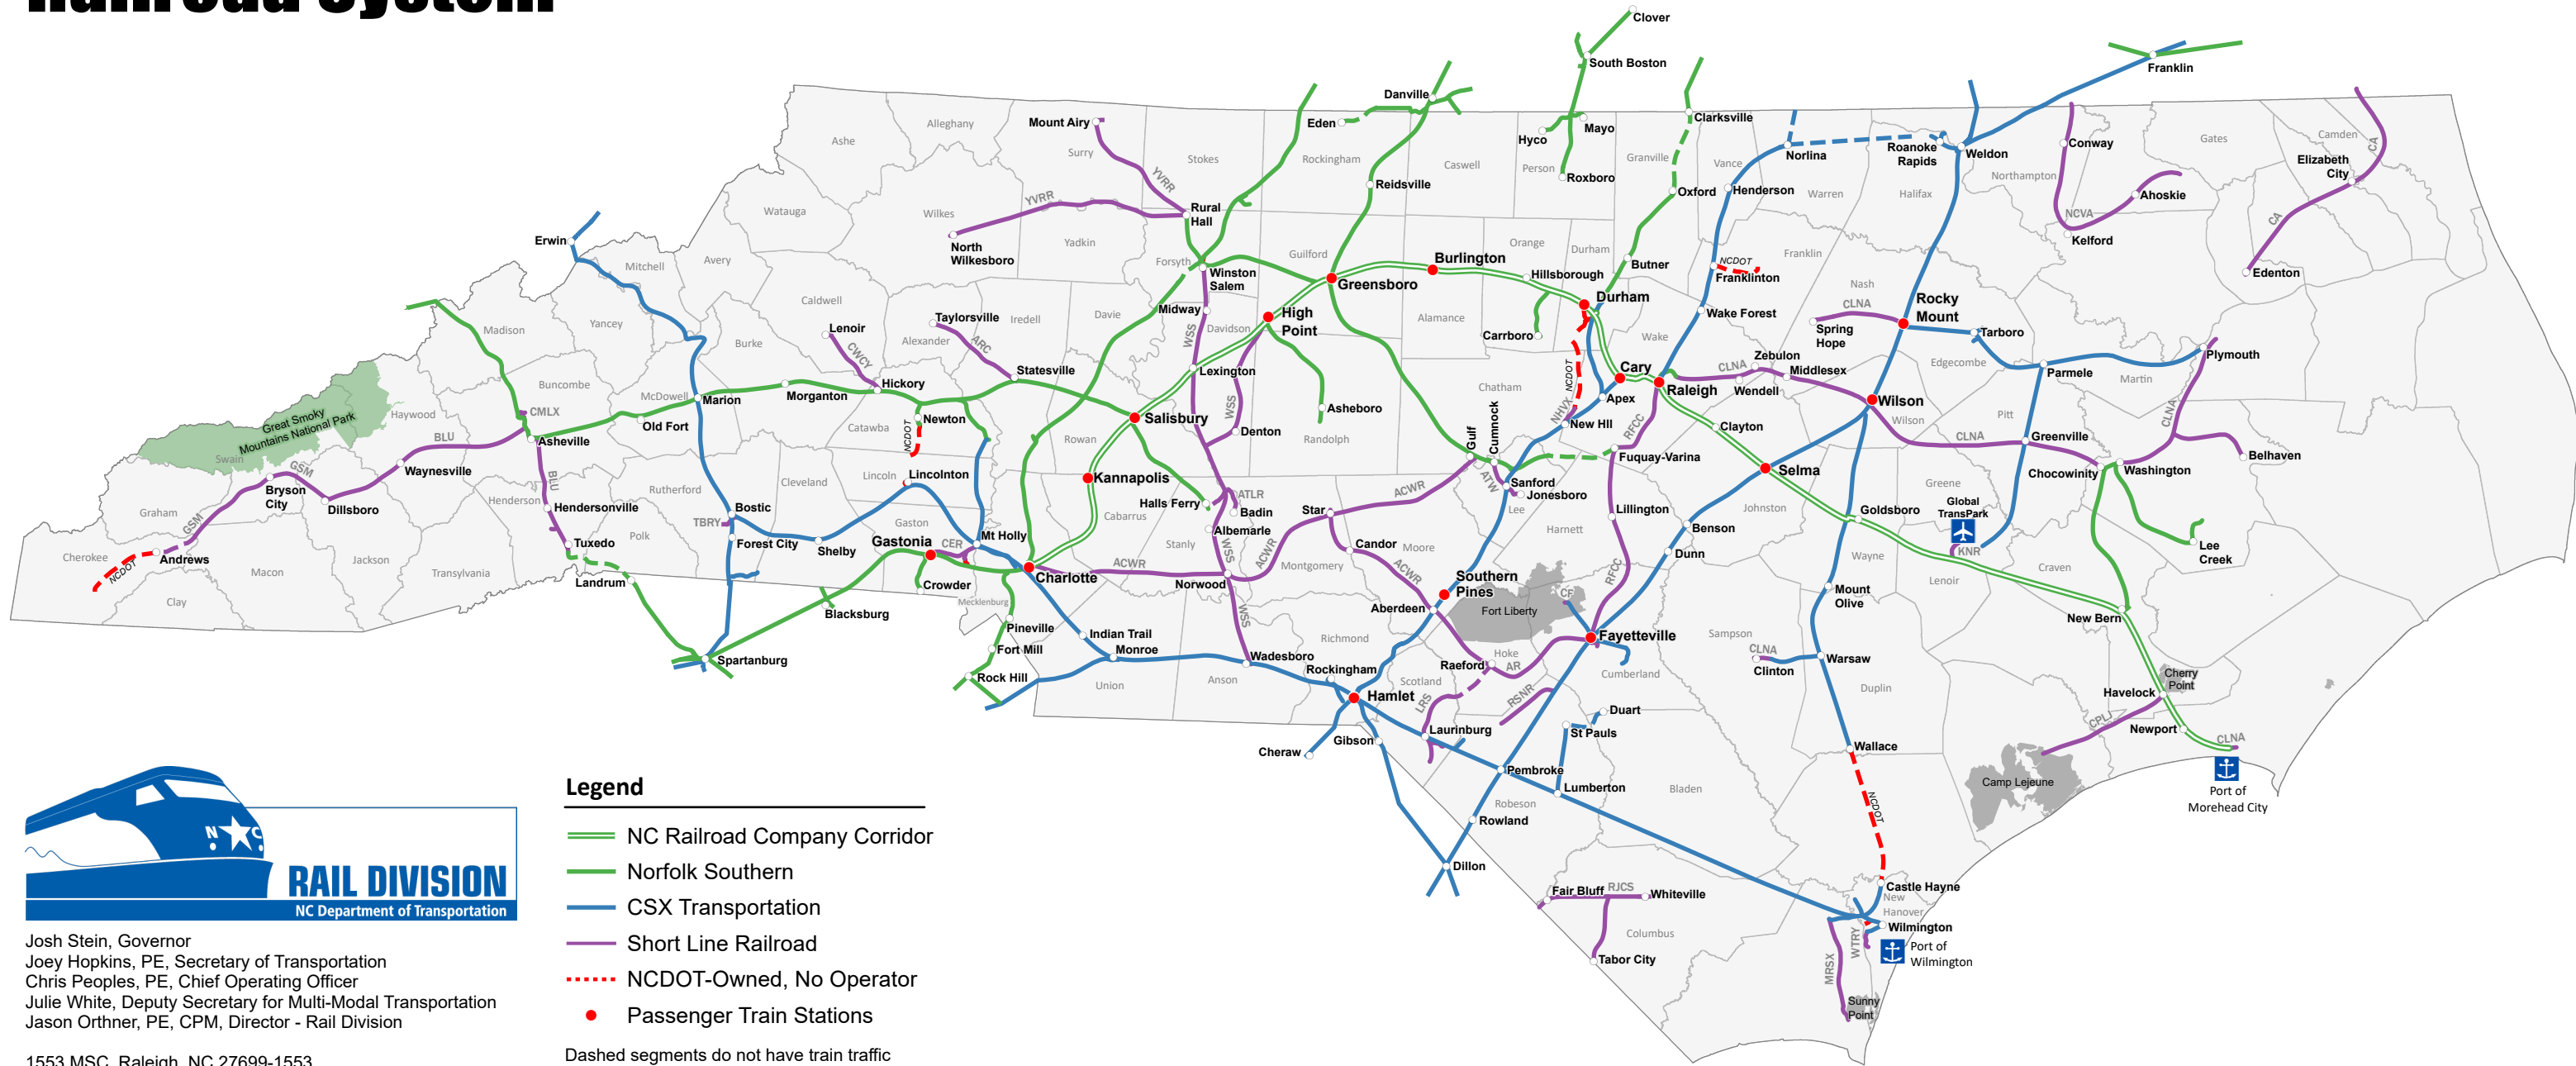

North Carolina Railroad System

Josh Stein, Governor
 Joey Hopkins, PE, Secretary of Transportation
 Chris Peoples, PE, Chief Operating Officer
 Julie White, Deputy Secretary for Multi-Modal Transportation
 Jason Orthner, PE, CPM, Director - Rail Division

1553 MSC, Raleigh, NC 27699-1553
 Phone: (919) 707-4700, Fax: (919) 715-6580

- Legend**
- NC Railroad Company Corridor
 - Norfolk Southern
 - CSX Transportation
 - - - Short Line Railroad
 - - - - NCDOT-Owned, No Operator
 - Passenger Train Stations
- Dashed segments do not have train traffic

NC BY TRAIN
 Information & Reservations: ncbytrain.org
 or 1-800-BY-TRAIN (1-800-298-7246)

Train Stations

Burlington	Greensboro	Rocky Mount
Cary	Hamlet	Salisbury
Charlotte	High Point	Selma
Durham	Kannapolis	Southern Pines
Fayetteville	Raleigh	Wilson
Gastonia		

Code	Railroad	Code	Railroad	Code	Railroad
ACWR	Aberdeen Carolina & Western Railway	CMIZ	Champion Mill	NCVA	North Carolina & Virginia Railroad
AR	Aberdeen & Rockfish Railroad	CMLX	Craggy Mountain Railroad	NHVX	New Hope Valley Railroad
ARC	Alexander Railroad	CPLJ	Camp Lejeune Railroad Company	NS	Norfolk Southern
ATLR	Atlantic Railways Co. LLC	CSX	CSX Transportation	RFCC	Raleigh and Fayetteville Railroad LLC
ATW	Atlantic & Western Railway	CWCY	Caldwell County Railroad	RJCS	R J Corman Railroad Co/Carolina Lines, LLC
BLU	Blue Ridge Southern Railway	GSM	Great Smoky Mountains Railroad	RSNR	Red Springs & Northern Railroad
CA	Chesapeake & Albemarle Railroad	KNR	Kinston Railroad, LLC	TBRY	Thermal Belt Railway
CER	Charlotte Western Railroad	LRS	Laurinburg & Southern Railroad Company	WSS	Winston-Salem Southbound Railway
CF	Cape Fear Railways	MRSX	Military Ocean Terminal Sunny Point	WTRY	Wilmington Terminal Railroad
CLNA	Carolina Coastal Railway	NCMX	North Carolina Transportation Museum	YVRR	Yadkin Valley Railroad