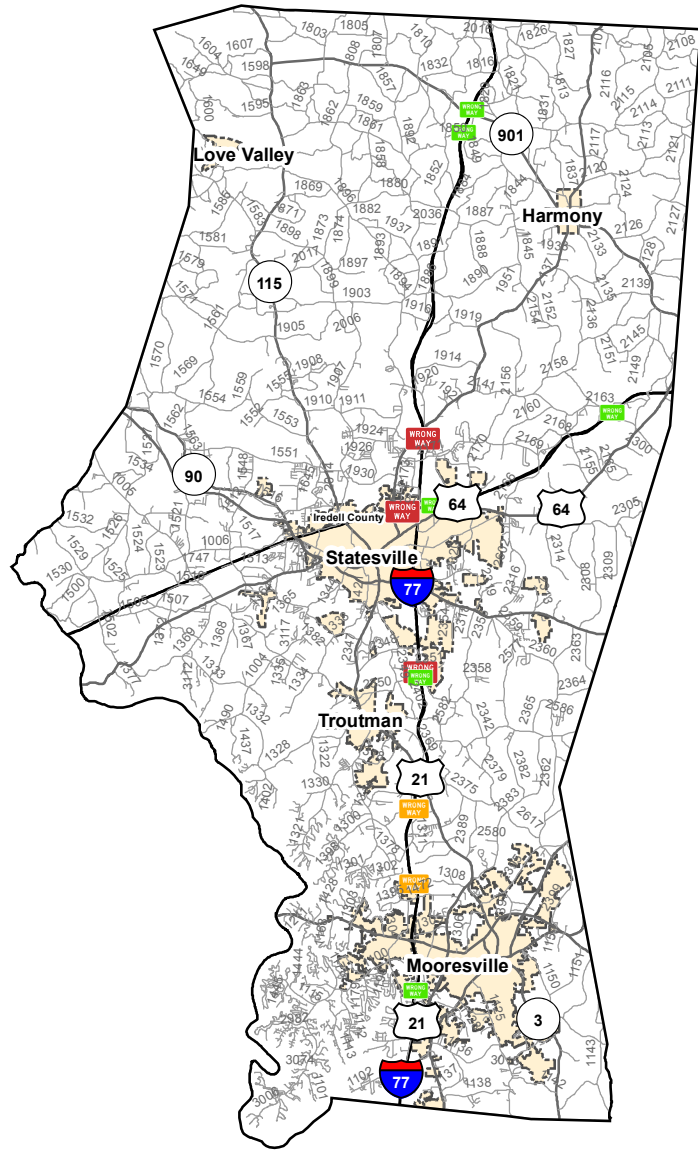

Wrong Way Driver Crash Locations in Iredell County

1/1/2000 to 12/31/2012

Wrong Way Driver Crashes

Severity

- Wrong Way Fatal Crashes
- Wrong Way Injury Crashes
- Wrong Way Property Damage Only Crashes

Note: Only includes Wrong Way Driver Crashes that occurred on two-way median divided facilities with full control access.

Fatal Crashes	Injury Crashes	Property Damage Only Crashes	Total Crashes	Total Crashes Plotted	% of Crashes Plotted
3	2	8	13	13	100%

Prepared By:
 North Carolina Department of Transportation
 Division of Highways
 Transportation Mobility and Safety Division