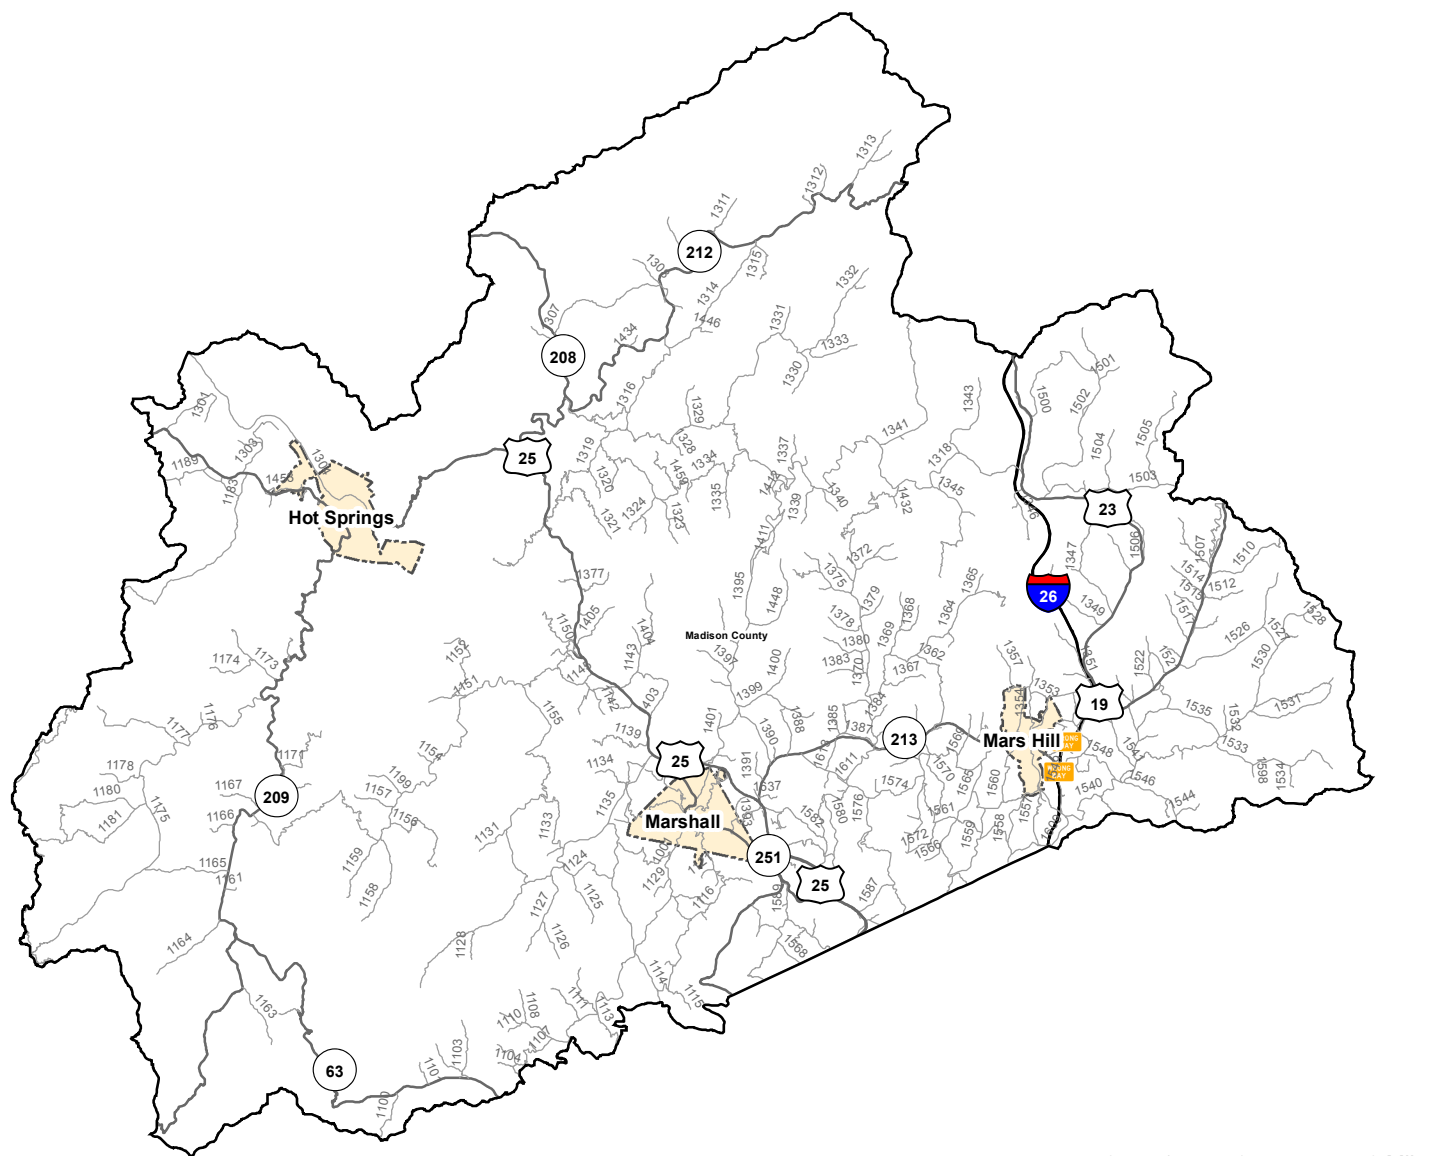

Wrong Way Driver Crash Locations in Madison County

1/1/2000 to 12/31/2012

Wrong Way Driver Crashes

Severity

- Fatal Crashes
- Injury Crashes
- Property Damage Only Crashes

Note: Only includes Wrong Way Driver Crashes that occurred on two-way median divided facilities with full control access.

Fatal Crashes	Injury Crashes	Property Damage Only Crashes	Total Crashes	Total Crashes Plotted	% of Crashes Plotted
0	2	0	2	2	100%

Prepared By:
 North Carolina Department of Transportation
 Division of Highways
 Transportation Mobility and Safety Division