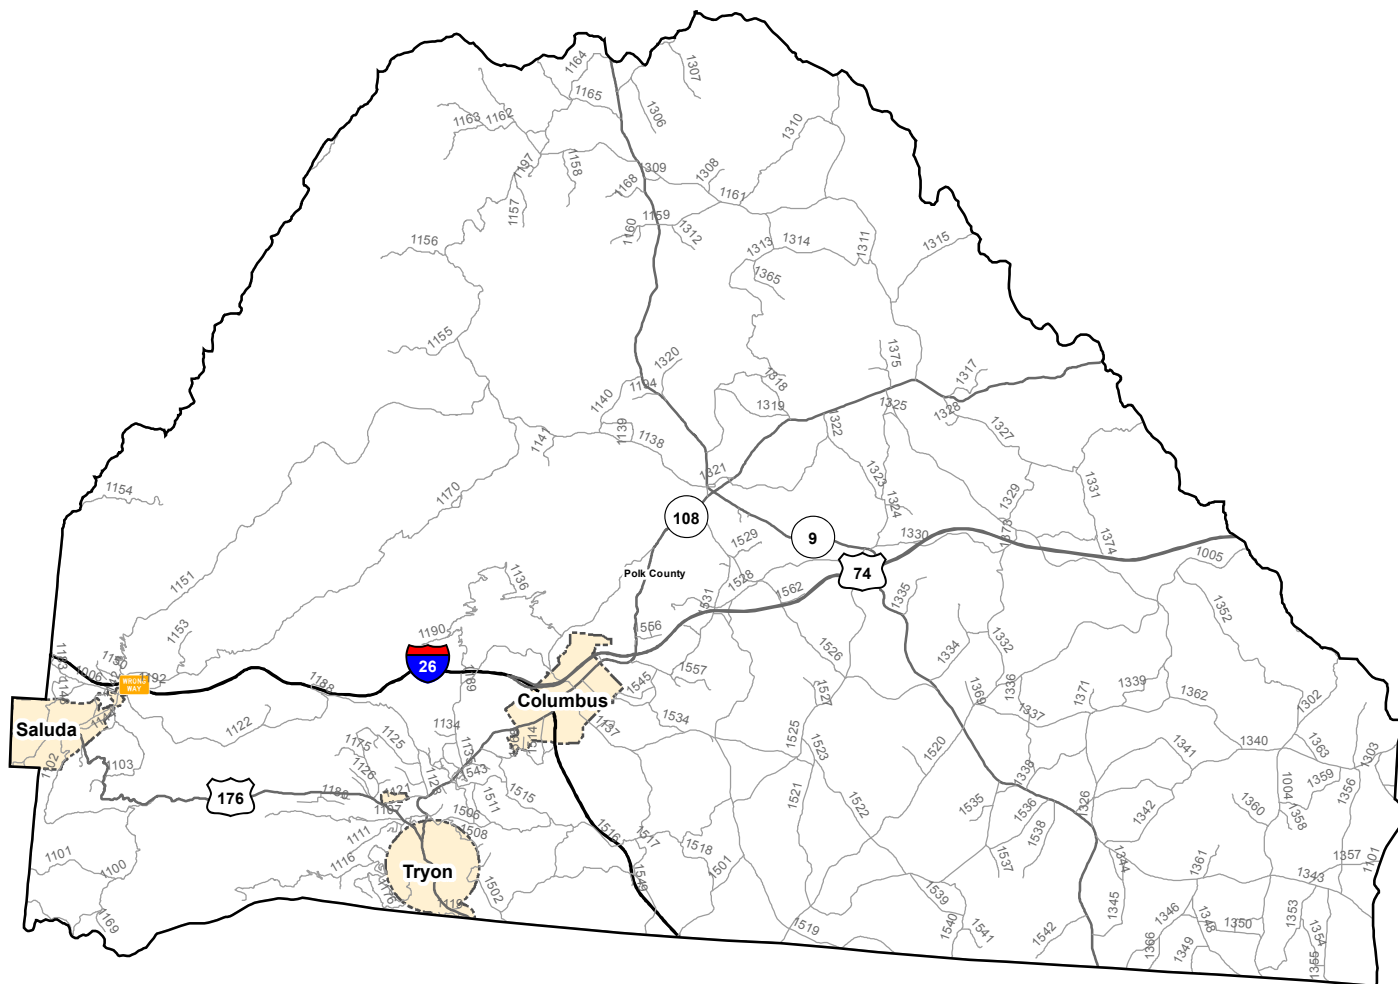

Wrong Way Driver Crash Locations in Polk County

1/1/2000 to 12/31/2012

Wrong Way Driver Crashes

Severity

- Fatal Crashes
- Injury Crashes
- Property Damage Only Crashes

Note: Only includes Wrong Way Driver Crashes that occurred on two-way median divided facilities with full control access.

Fatal Crashes	Injury Crashes	Property Damage Only Crashes	Total Crashes	Total Crashes Plotted	% of Crashes Plotted
0	1	0	1	1	100%

Prepared By:
 North Carolina Department of Transportation
 Division of Highways
 Transportation Mobility and Safety Division