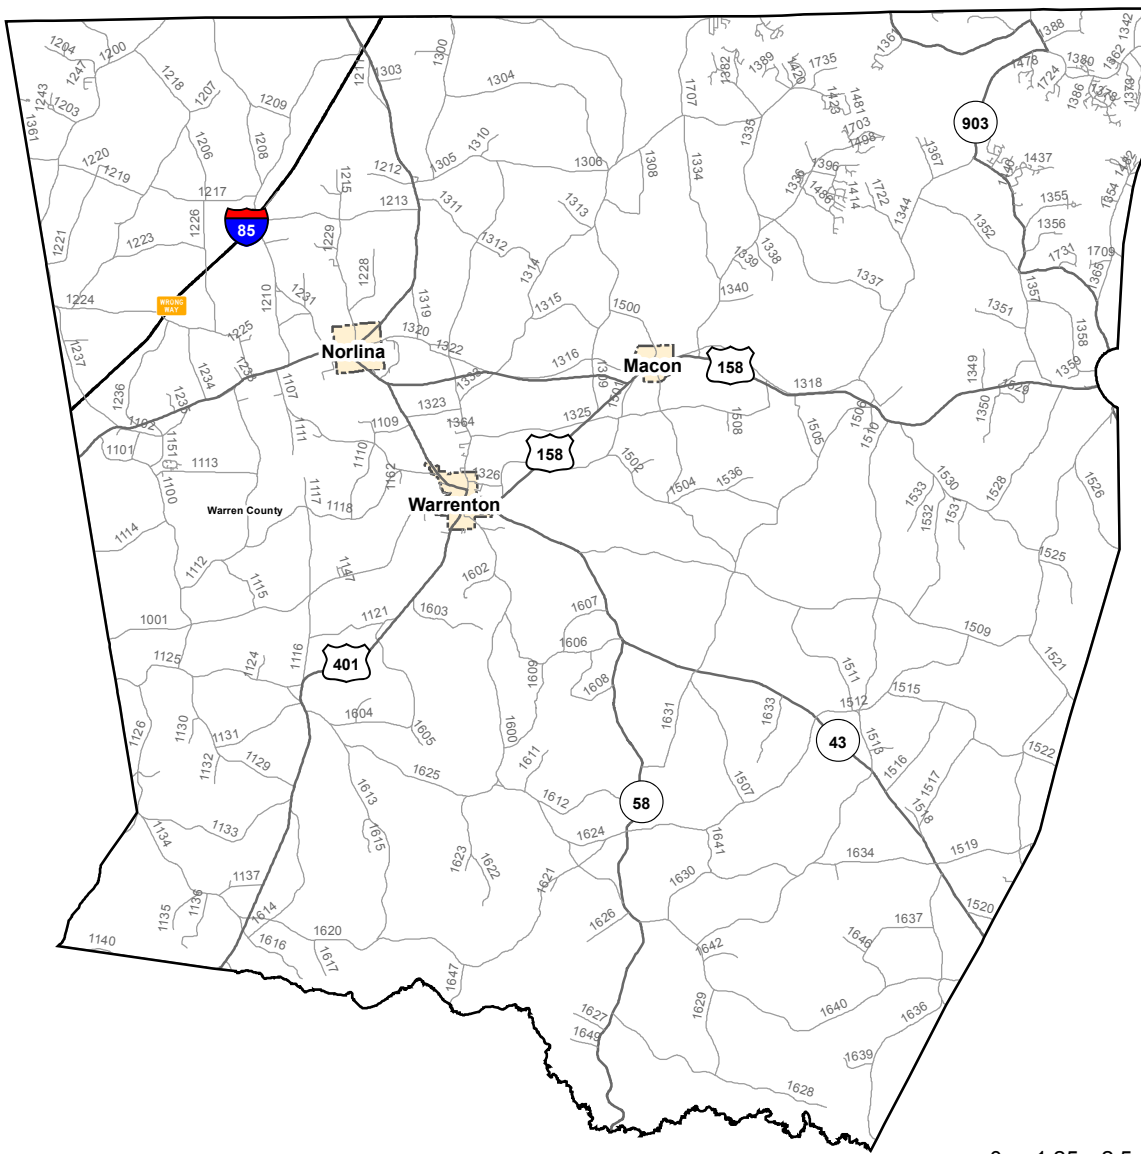

Wrong Way Driver Crash Locations in Warren County

1/1/2000 to 12/31/2012

Wrong Way Driver Crashes

Severity

- Wrong Way Fatal Crashes
- Wrong Way Injury Crashes
- Wrong Way Property Damage Only Crashes

Note: Only includes Wrong Way Driver Crashes that occurred on two-way median divided facilities with full control access.

Fatal Crashes	Injury Crashes	Property Damage Only Crashes	Total Crashes	Total Crashes Plotted	% of Crashes Plotted
0	1	0	1	1	100%

Prepared By:
 North Carolina Department of Transportation
 Division of Highways
 Transportation Mobility and Safety Division