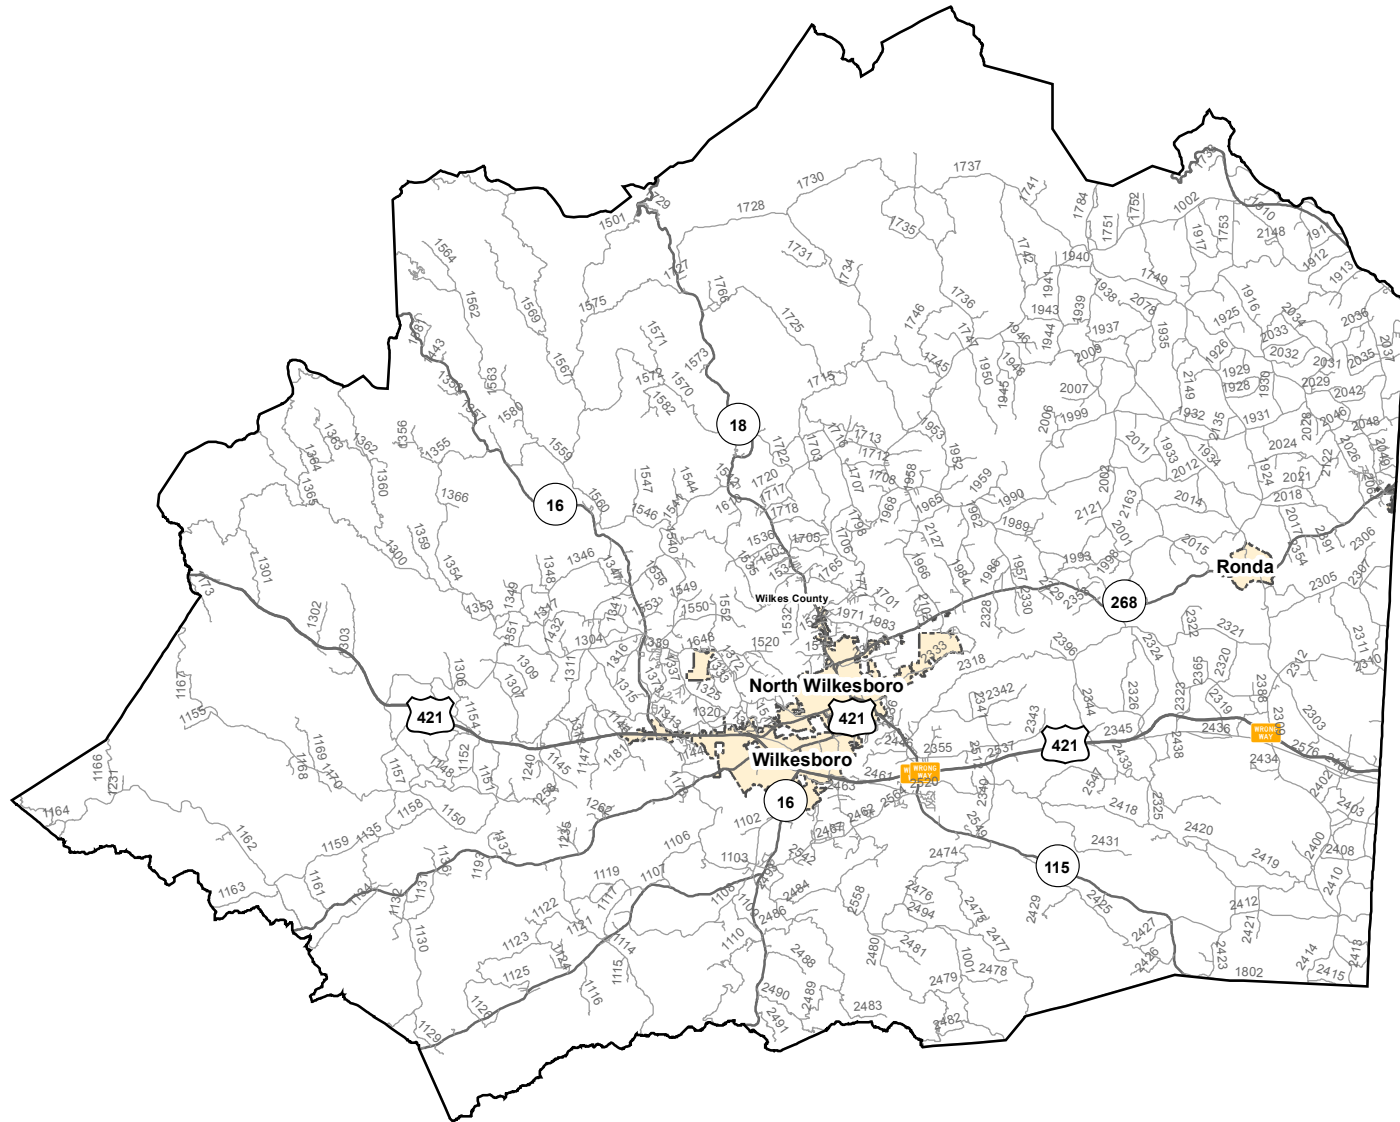

Wrong Way Driver Crash Locations in Wilkes County

1/1/2000 to 12/31/2012

Wrong Way Driver Crashes

Severity

- Fatal Crashes
- Injury Crashes
- Property Damage Only Crashes

Note: Only includes Wrong Way Driver Crashes that occurred on two-way median divided facilities with full control access.

Fatal Crashes	Injury Crashes	Property Damage Only Crashes	Total Crashes	Total Crashes Plotted	% of Crashes Plotted
0	3	1	4	4	100%

Prepared By:
 North Carolina Department of Transportation
 Division of Highways
 Transportation Mobility and Safety Division