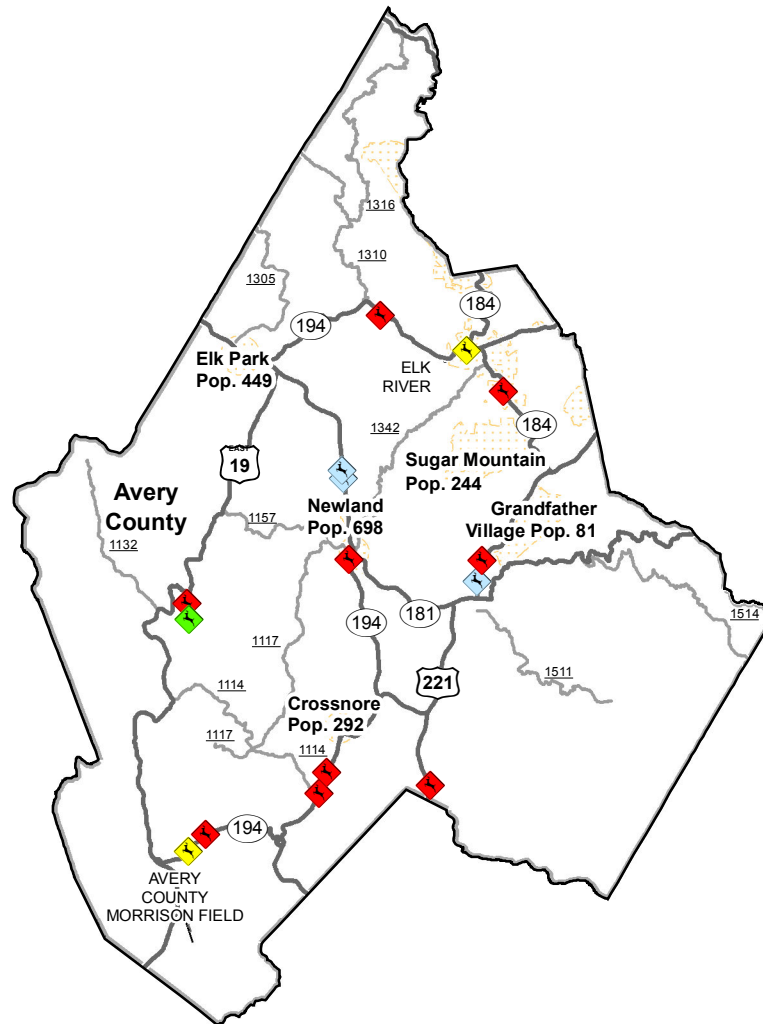

Animal Crash Locations in Avery County

2011 Crashes by Time of Year (Quarter)

Legend

Quarter

- ◆ Q1: January-March
- ◆ Q2: April-June
- ◆ Q3: July-September
- ◆ Q4: October-December

Current NC Collision Report Forms do not distinguish between animal types. However, data analyses shows that approximately 90% of all reported animal related crashes involve deer.

Total Crashes	Total Crashes Plotted	% of Crashes Plotted
37	15	41 %

Q1 Crashes	Q2 Crashes	Q3 Crashes	Q4 Crashes
5	6	6	20

Prepared By:
 North Carolina Department of Transportation
 Division of Highways
 Transportation Mobility and Safety Division