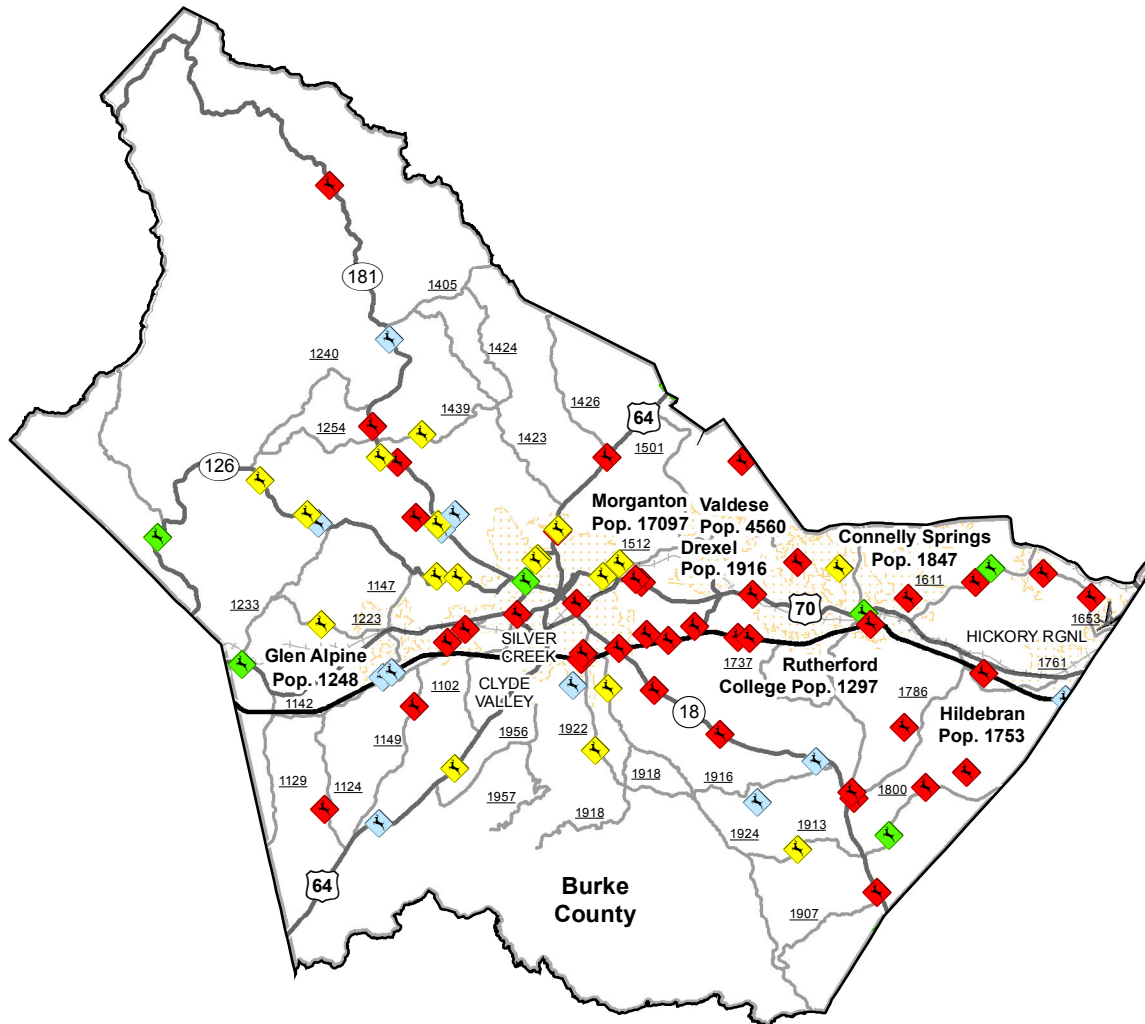

# Animal Crash Locations in Burke County

## 2011 Crashes by Time of Year (Quarter)

### Legend

#### Quarter

- ◆ Q1: January-March
- ◆ Q2: April-June
- ◆ Q3: July-September
- ◆ Q4: October-December

Current NC Collision Report Forms do not distinguish between animal types. However, data analyses shows that approximately 90% of all reported animal related crashes involve deer.