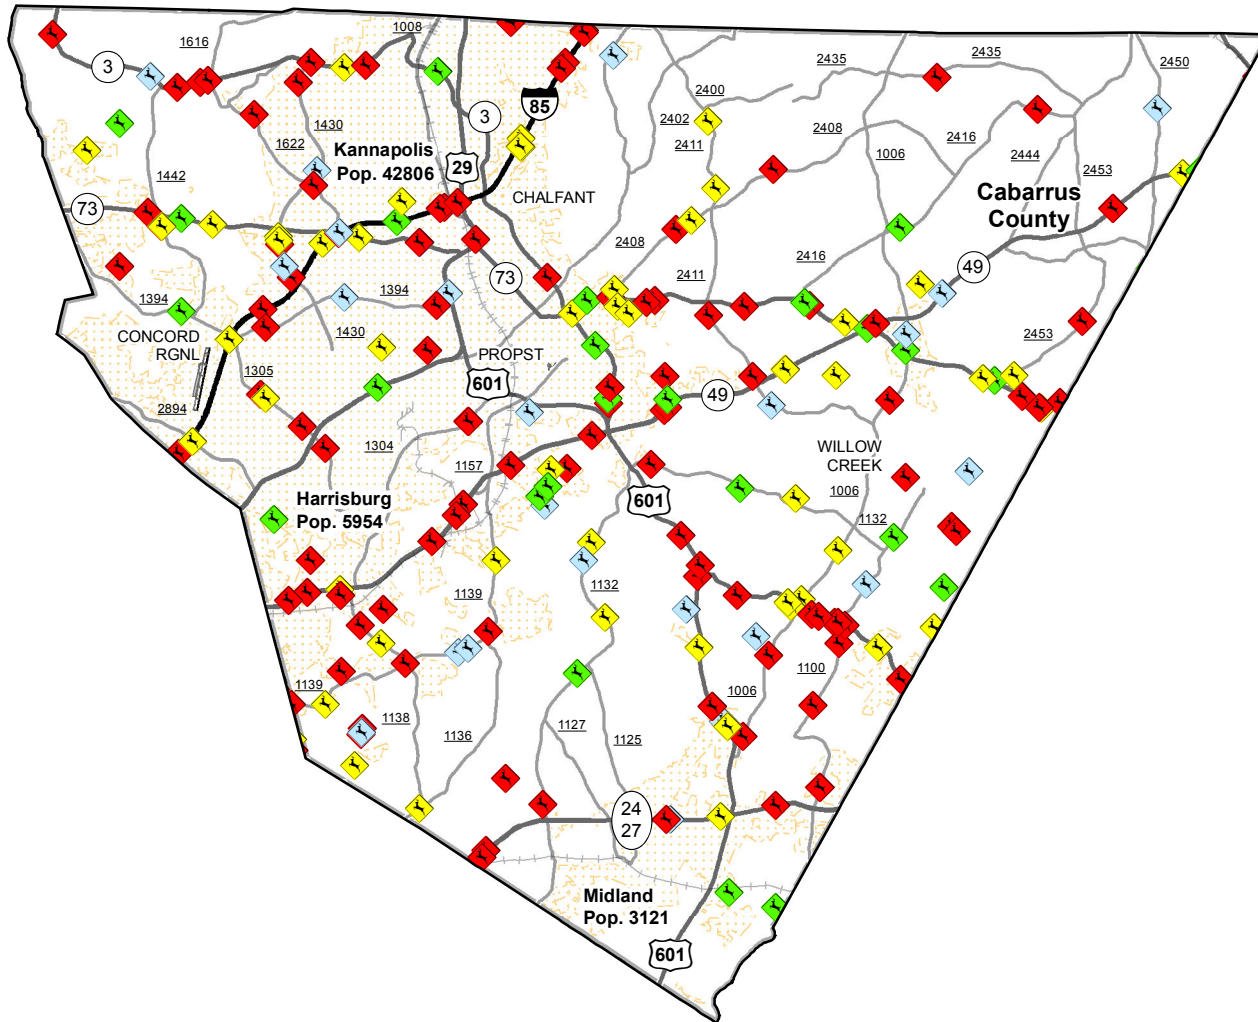

Animal Crash Locations in Cabarrus County

2011 Crashes by Time of Year (Quarter)

Legend

Quarter

- ◆ Q1: January-March
- ◆ Q2: April-June
- ◆ Q3: July-September
- ◆ Q4: October-December

Current NC Collision Report Forms do not distinguish between animal types. However, data analyses shows that approximately 90% of all reported animal related crashes involve deer.

Total Crashes	Total Crashes Plotted	% of Crashes Plotted
277	209	75 %

Q1 Crashes	Q2 Crashes	Q3 Crashes	Q4 Crashes
71	32	31	143

Prepared By:
 North Carolina Department of Transportation
 Division of Highways
 Transportation Mobility and Safety Division