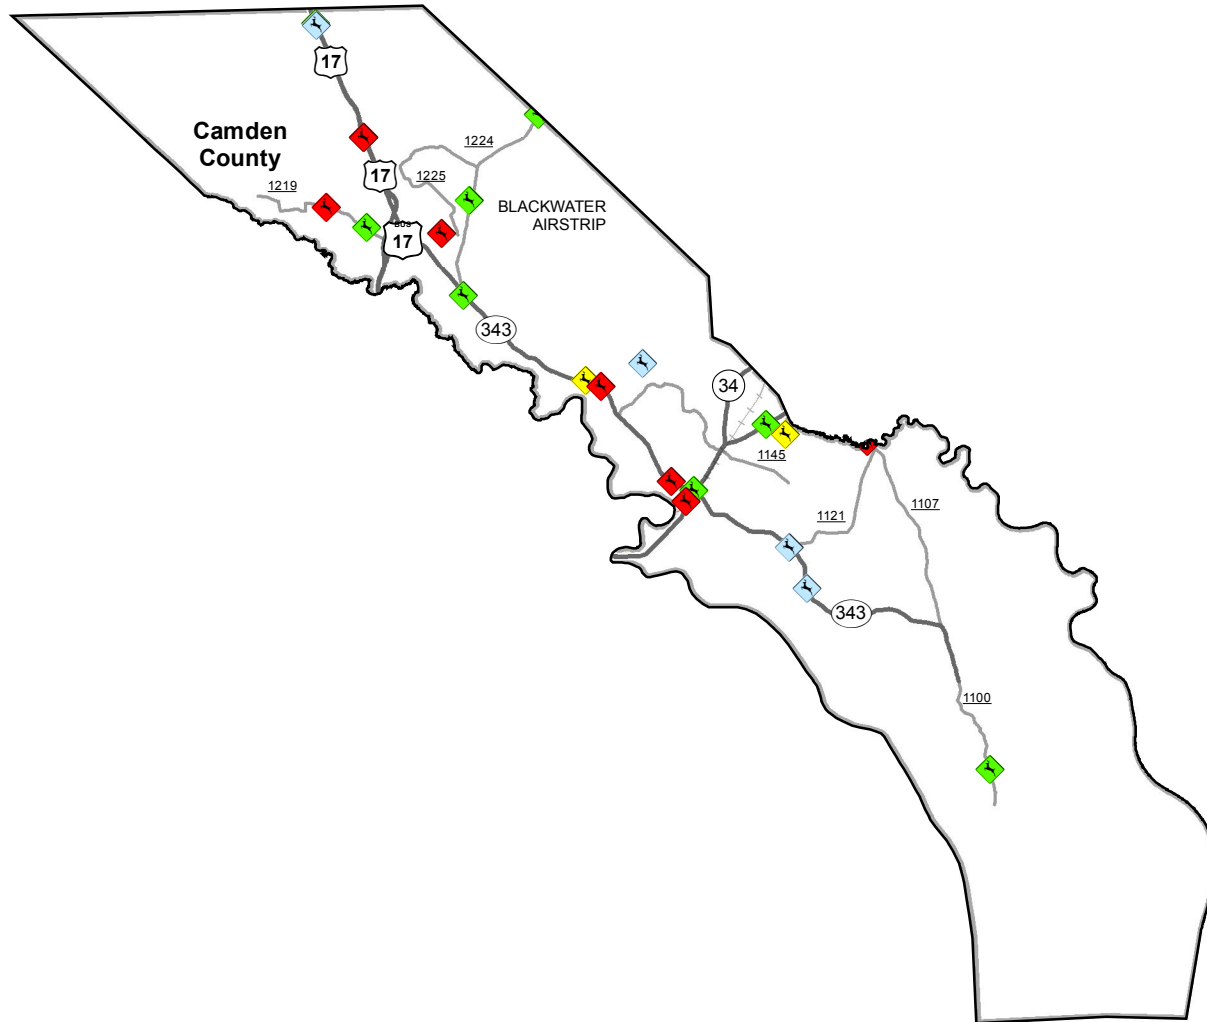

Animal Crash Locations in Camden County

2011 Crashes by Time of Year (Quarter)

Legend

Quarter

- ◆ Q1: January-March
- ◆ Q2: April-June
- ◆ Q3: July-September
- ◆ Q4: October-December

Current NC Collision Report Forms do not distinguish between animal types. However, data analyses shows that approximately 90% of all reported animal related crashes involve deer.

Total Crashes	Total Crashes Plotted	% of Crashes Plotted
31	22	71 %

Q1 Crashes	Q2 Crashes	Q3 Crashes	Q4 Crashes
2	10	5	14

Prepared By:
 North Carolina Department of Transportation
 Division of Highways
 Transportation Mobility and Safety Division