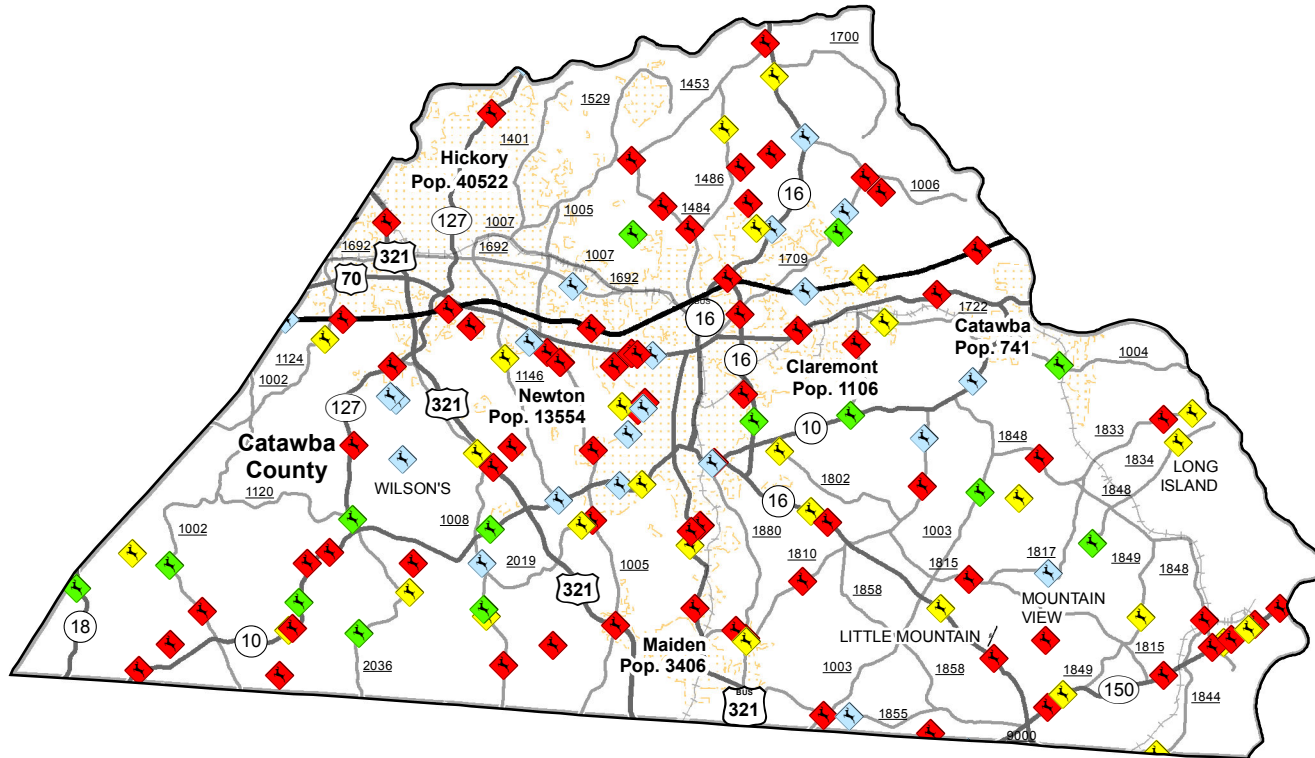

# Animal Crash Locations in Catawba County

## 2011 Crashes by Time of Year (Quarter)

### Legend

#### Quarter

- ◆ Q1: January-March
- ◆ Q2: April-June
- ◆ Q3: July-September
- ◆ Q4: October-December

Current NC Collision Report Forms do not distinguish between animal types. However, data analyses shows that approximately 90% of all reported animal related crashes involve deer.