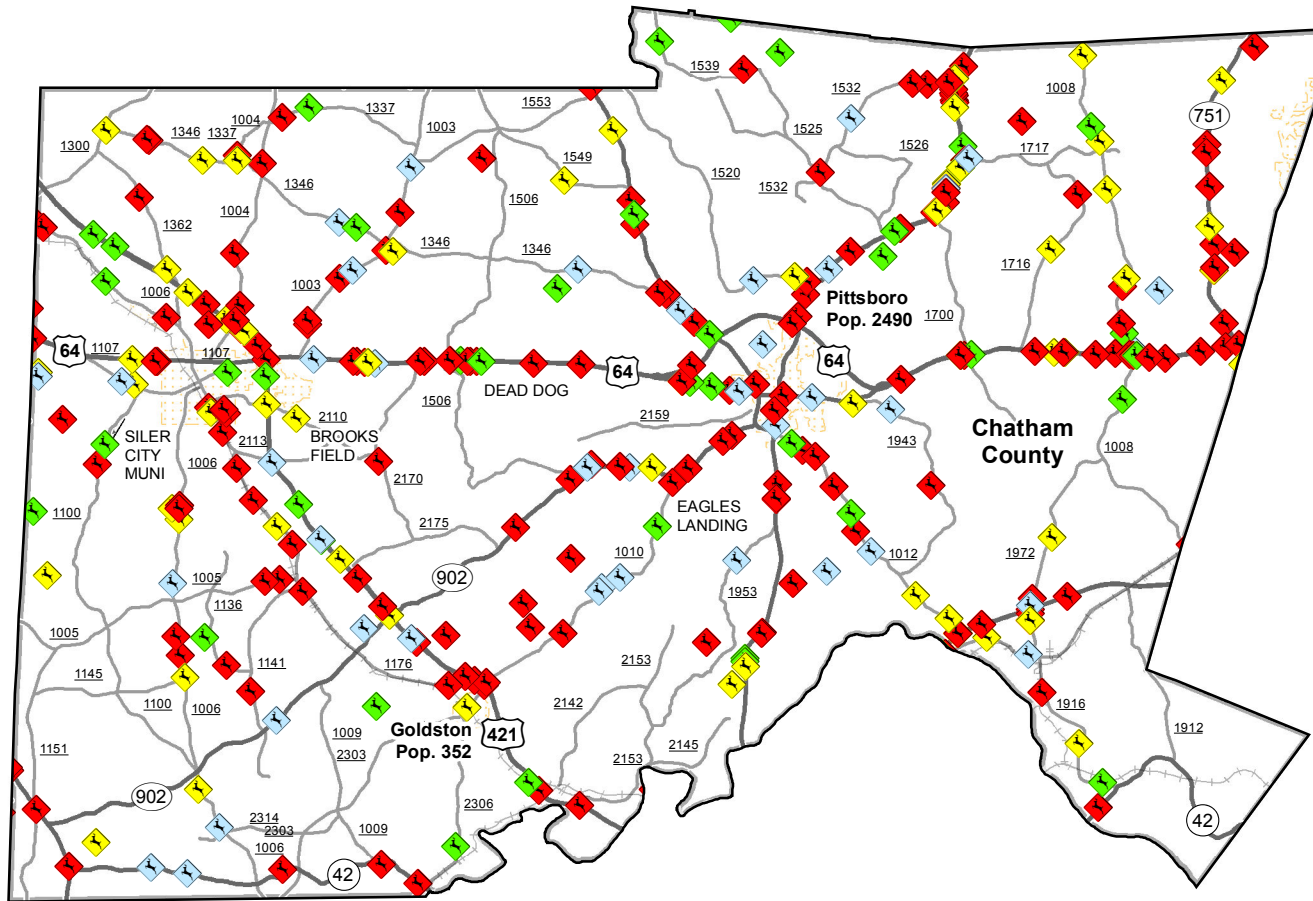

# Animal Crash Locations in Chatham County

## 2011 Crashes by Time of Year (Quarter)

### Legend

#### Quarter

- ◆ Q1: January-March
- ◆ Q2: April-June
- ◆ Q3: July-September
- ◆ Q4: October-December

Current NC Collision Report Forms do not distinguish between animal types. However, data analyses shows that approximately 90% of all reported animal related crashes involve deer.