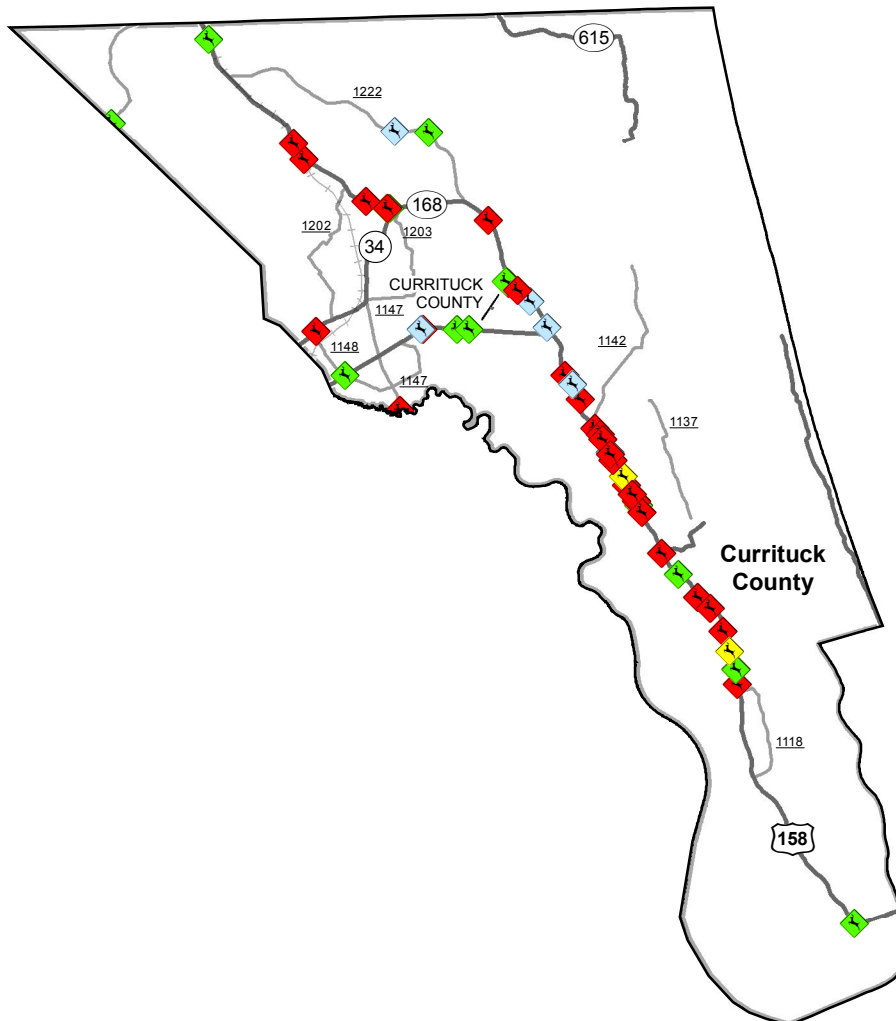

# Animal Crash Locations in Currituck County

## 2011 Crashes by Time of Year (Quarter)

### Legend

#### Quarter

- ◆ Q1: January-March
- ◆ Q2: April-June
- ◆ Q3: July-September
- ◆ Q4: October-December

Current NC Collision Report Forms do not distinguish between animal types. However, data analyses shows that approximately 90% of all reported animal related crashes involve deer.