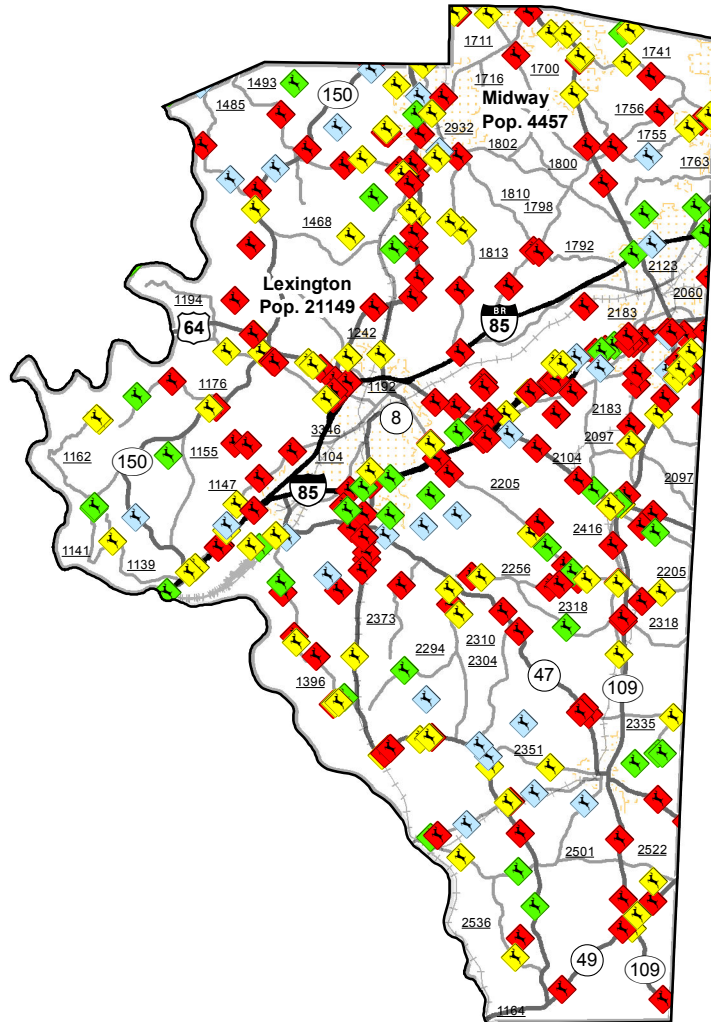

# Animal Crash Locations in Davidson County

## 2011 Crashes by Time of Year (Quarter)

### Legend

#### Quarter

- ◆ Q1: January-March
- ◆ Q2: April-June
- ◆ Q3: July-September
- ◆ Q4: October-December

Current NC Collision Report Forms do not distinguish between animal types. However, data analyses shows that approximately 90% of all reported animal related crashes involve deer.