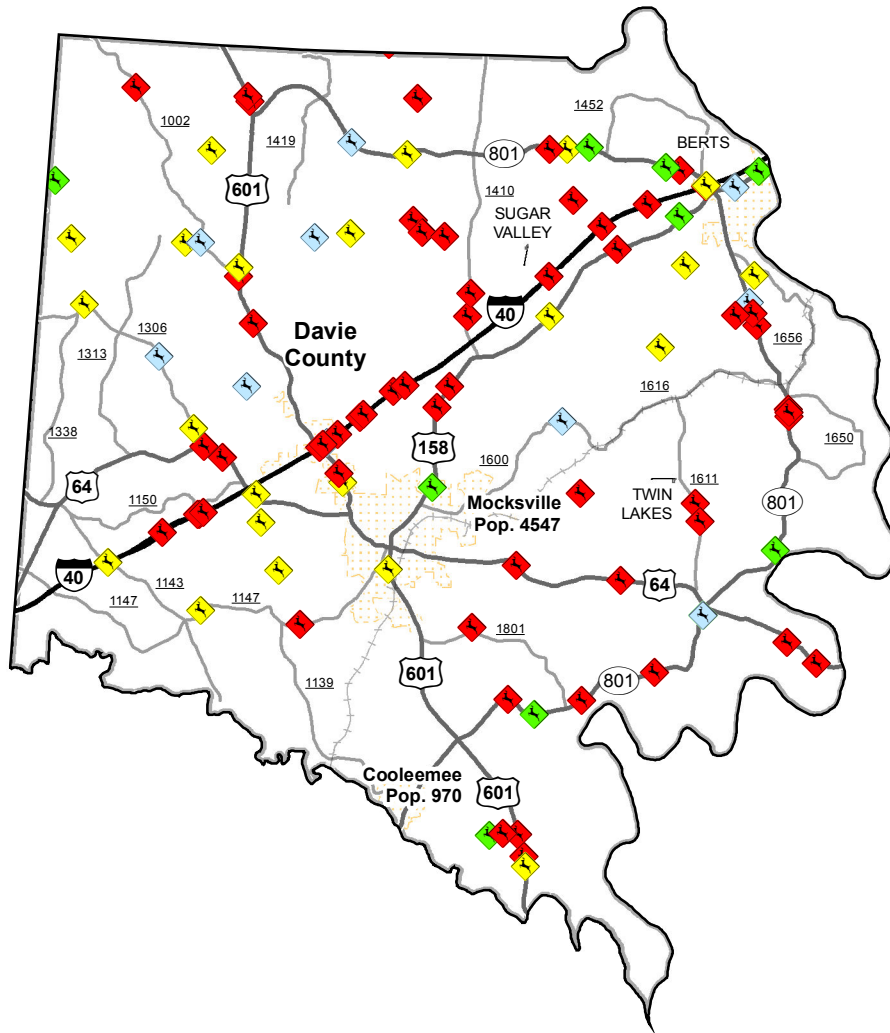

Animal Crash Locations in Davie County

2011 Crashes by Time of Year (Quarter)

Legend

Quarter

- ◆ Q1: January-March
- ◆ Q2: April-June
- ◆ Q3: July-September
- ◆ Q4: October-December

Current NC Collision Report Forms do not distinguish between animal types. However, data analyses shows that approximately 90% of all reported animal related crashes involve deer.

Total Crashes	Total Crashes Plotted	% of Crashes Plotted
115	98	85 %

Q1 Crashes	Q2 Crashes	Q3 Crashes	Q4 Crashes
26	14	14	61

Prepared By:
 North Carolina Department of Transportation
 Division of Highways
 Transportation Mobility and Safety Division