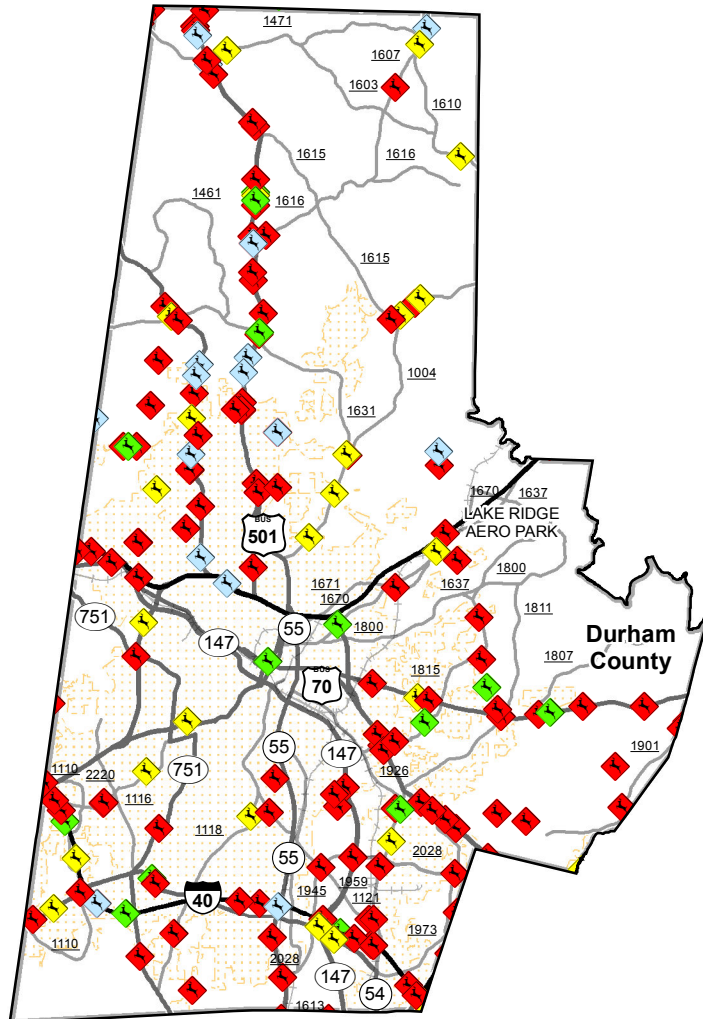

# Animal Crash Locations in Durham County

## 2011 Crashes by Time of Year (Quarter)

### Legend

#### Quarter

- ◆ Q1: January-March
- ◆ Q2: April-June
- ◆ Q3: July-September
- ◆ Q4: October-December

Current NC Collision Report Forms do not distinguish between animal types. However, data analyses shows that approximately 90% of all reported animal related crashes involve deer.