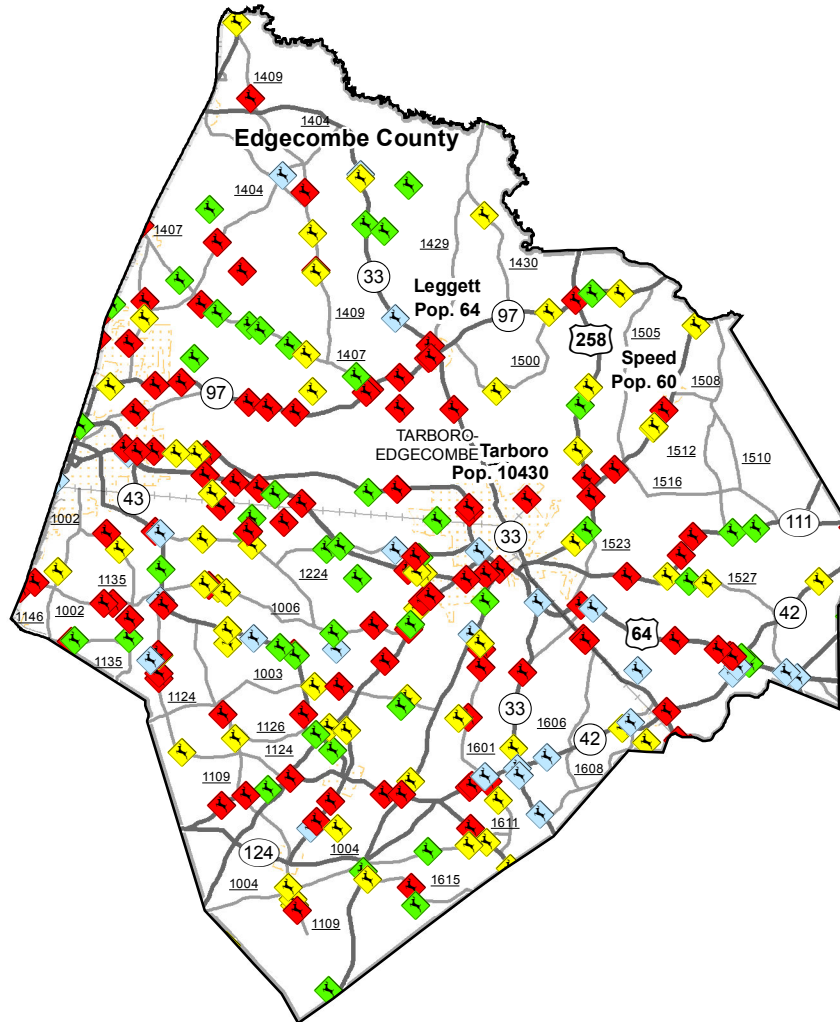

Animal Crash Locations in Edgecombe County

2011 Crashes by Time of Year (Quarter)

Legend

Quarter

- ◆ Q1: January-March
- ◆ Q2: April-June
- ◆ Q3: July-September
- ◆ Q4: October-December

Current NC Collision Report Forms do not distinguish between animal types. However, data analyses shows that approximately 90% of all reported animal related crashes involve deer.

Total Crashes	Total Crashes Plotted	% of Crashes Plotted
286	232	81 %

Q1 Crashes	Q2 Crashes	Q3 Crashes	Q4 Crashes
71	59	34	122

Prepared By:
 North Carolina Department of Transportation
 Division of Highways
 Transportation Mobility and Safety Division