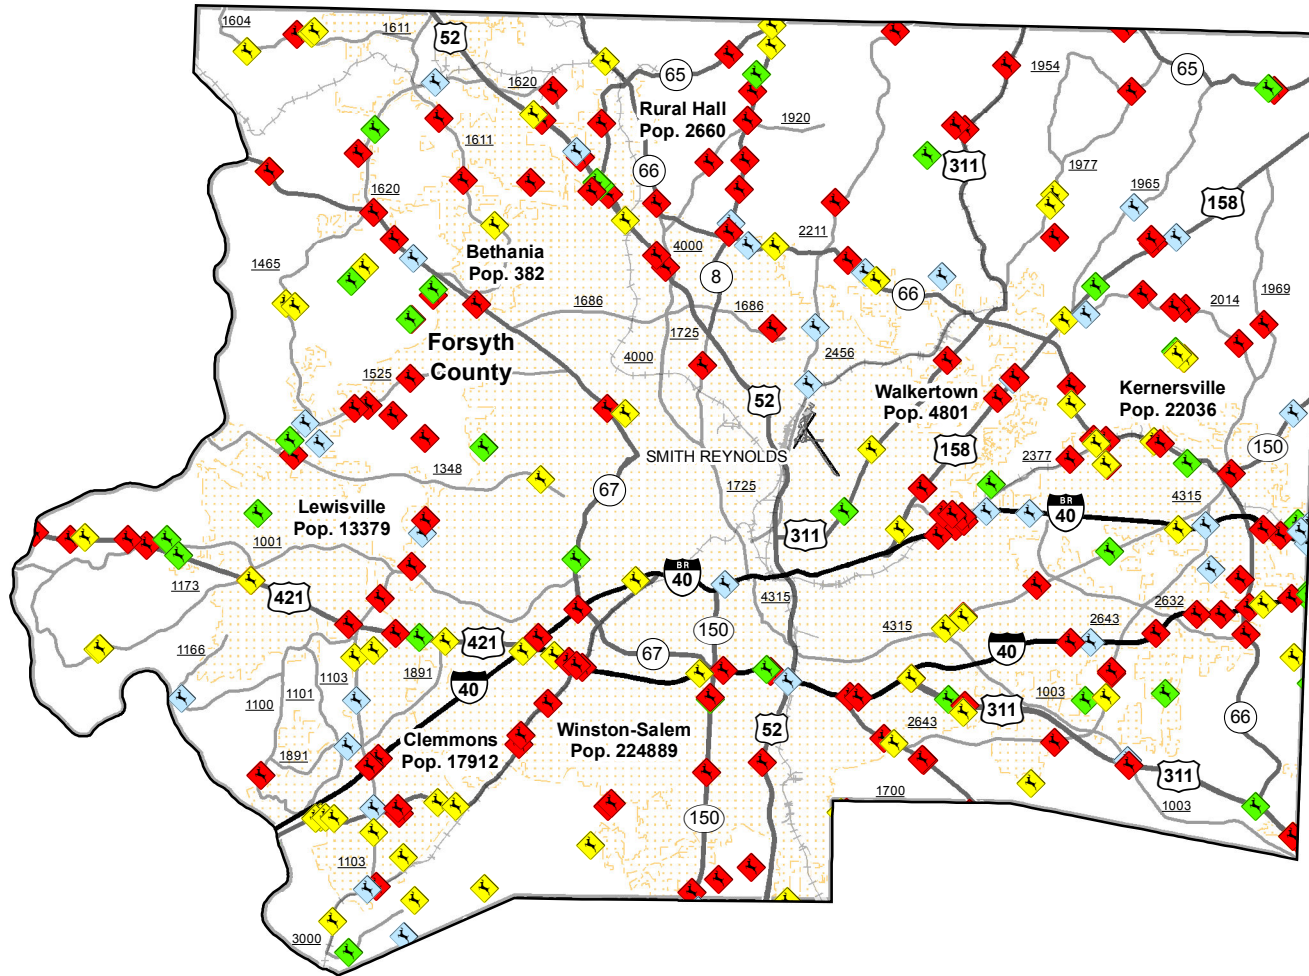

Animal Crash Locations in Forsyth County

2011 Crashes by Time of Year (Quarter)

Legend

Quarter

- ◆ Q1: January-March
- ◆ Q2: April-June
- ◆ Q3: July-September
- ◆ Q4: October-December

Current NC Collision Report Forms do not distinguish between animal types. However, data analyses shows that approximately 90% of all reported animal related crashes involve deer.

Total Crashes	Total Crashes Plotted	% of Crashes Plotted
379	259	68 %

Q1 Crashes	Q2 Crashes	Q3 Crashes	Q4 Crashes
91	41	45	202

Prepared By:
 North Carolina Department of Transportation
 Division of Highways
 Transportation Mobility and Safety Division