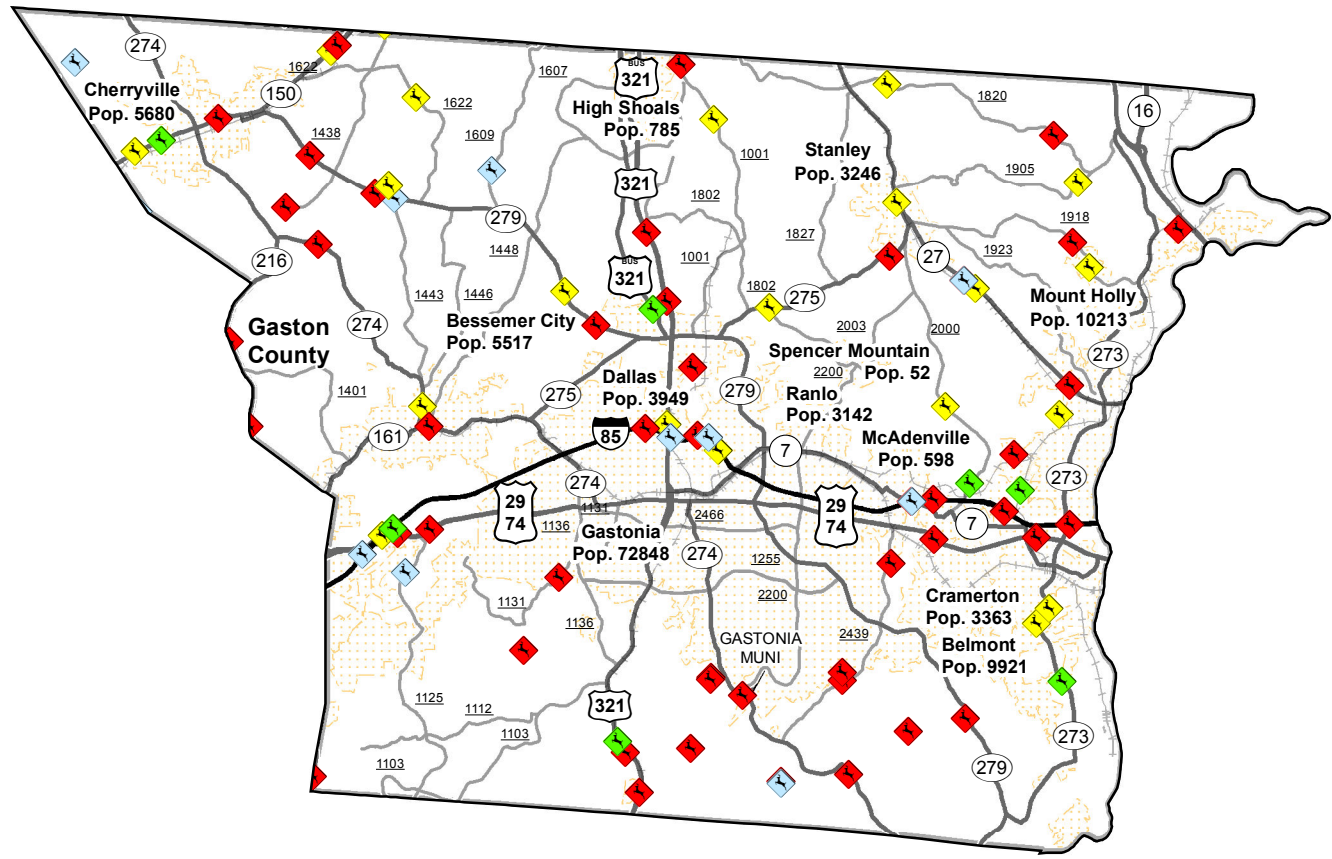

Animal Crash Locations in Gaston County 2011 Crashes by Time of Year (Quarter)

Legend

- Quarter**
- ◆ Q1: January-March
 - ◆ Q2: April-June
 - ◆ Q3: July-September
 - ◆ Q4: October-December

Current NC Collision Report Forms do not distinguish between animal types. However, data analyses shows that approximately 90% of all reported animal related crashes involve deer.

Total Crashes	Total Crashes Plotted	% of Crashes Plotted
130	82	63 %

Q1 Crashes	Q2 Crashes	Q3 Crashes	Q4 Crashes
31	15	17	67

Prepared By:
North Carolina Department of Transportation
Division of Highways
Transportation Mobility and Safety Division